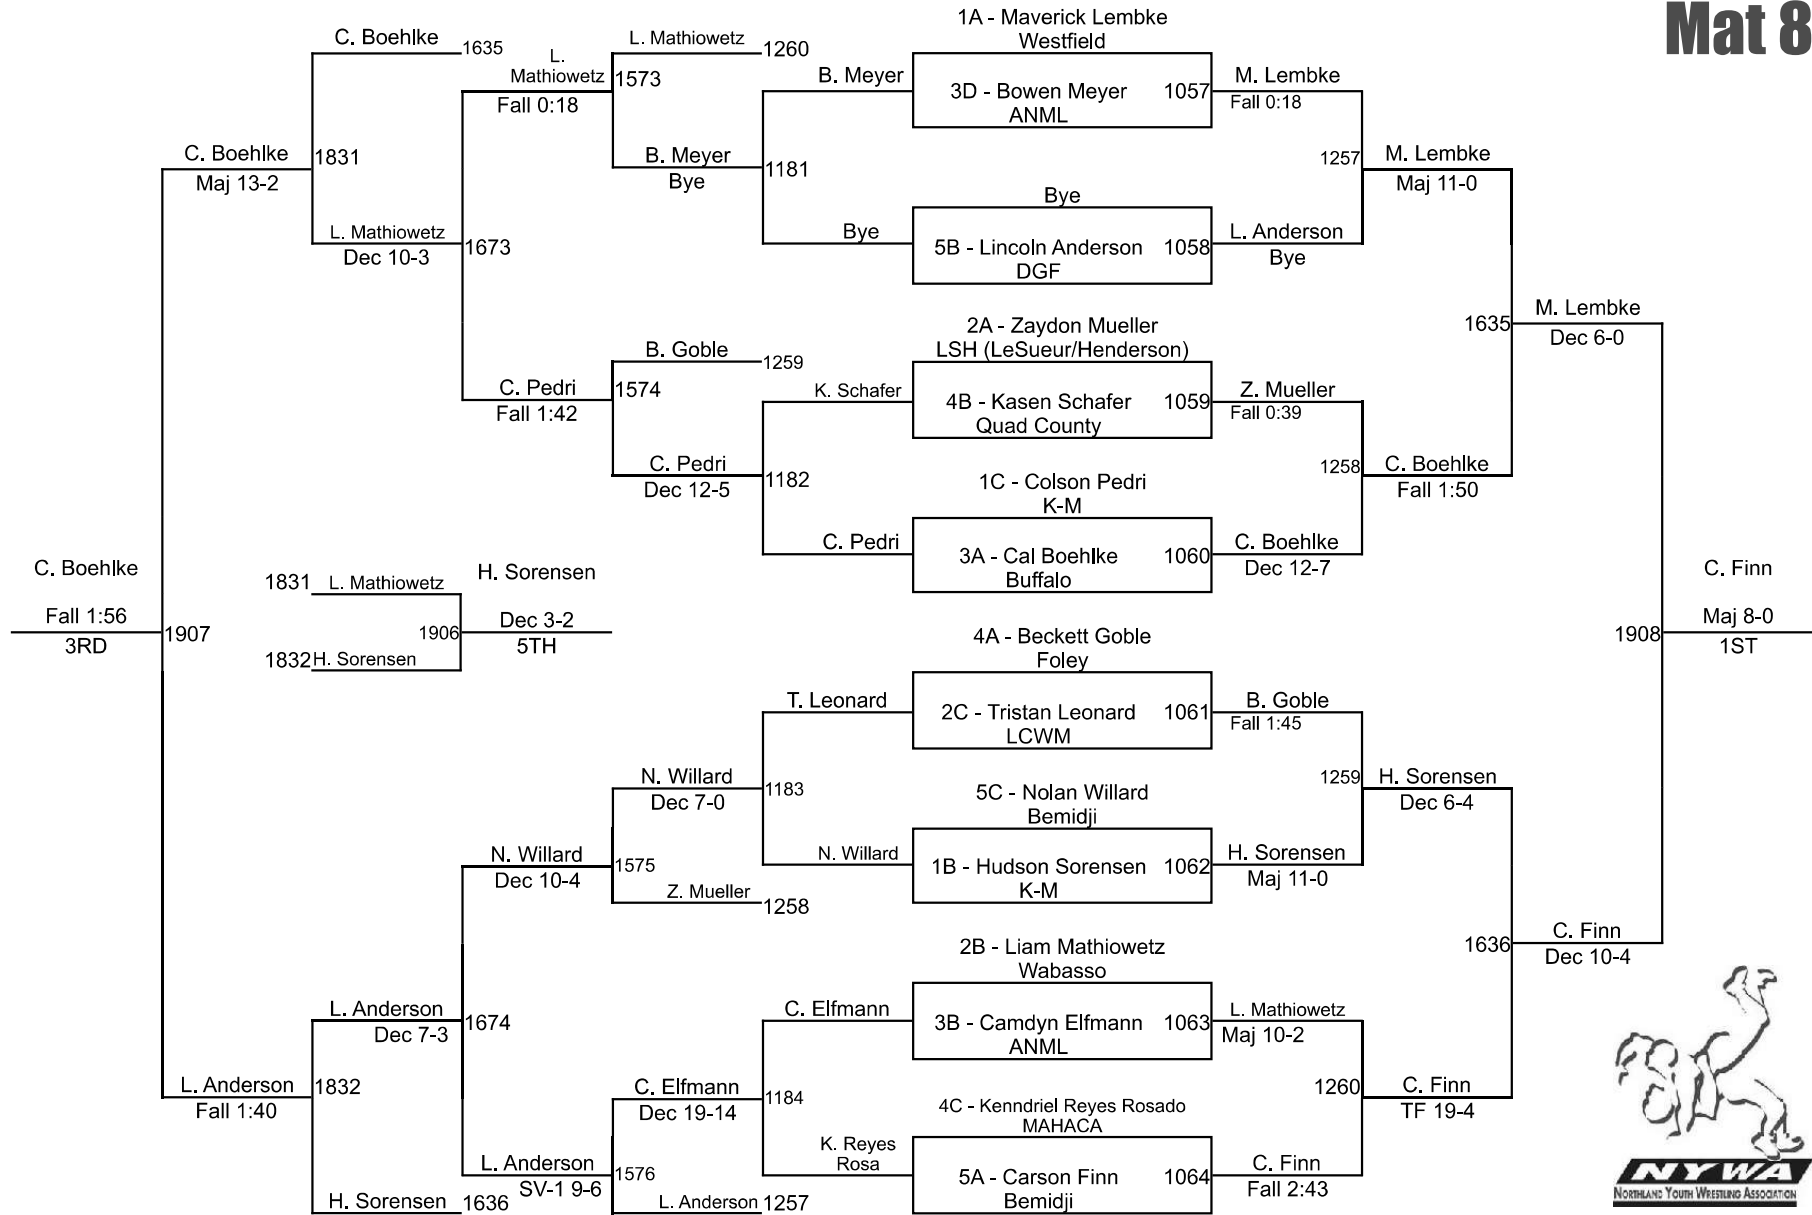

2025 NYWA State Tournament

K 60
Mat 5

2025 NYWA State Tournament

K 70 Mat 6

2025 NYWA State Tournament

K 105 Mat 7

2025 NYWA State Tournament

1-2 45
Mat 8