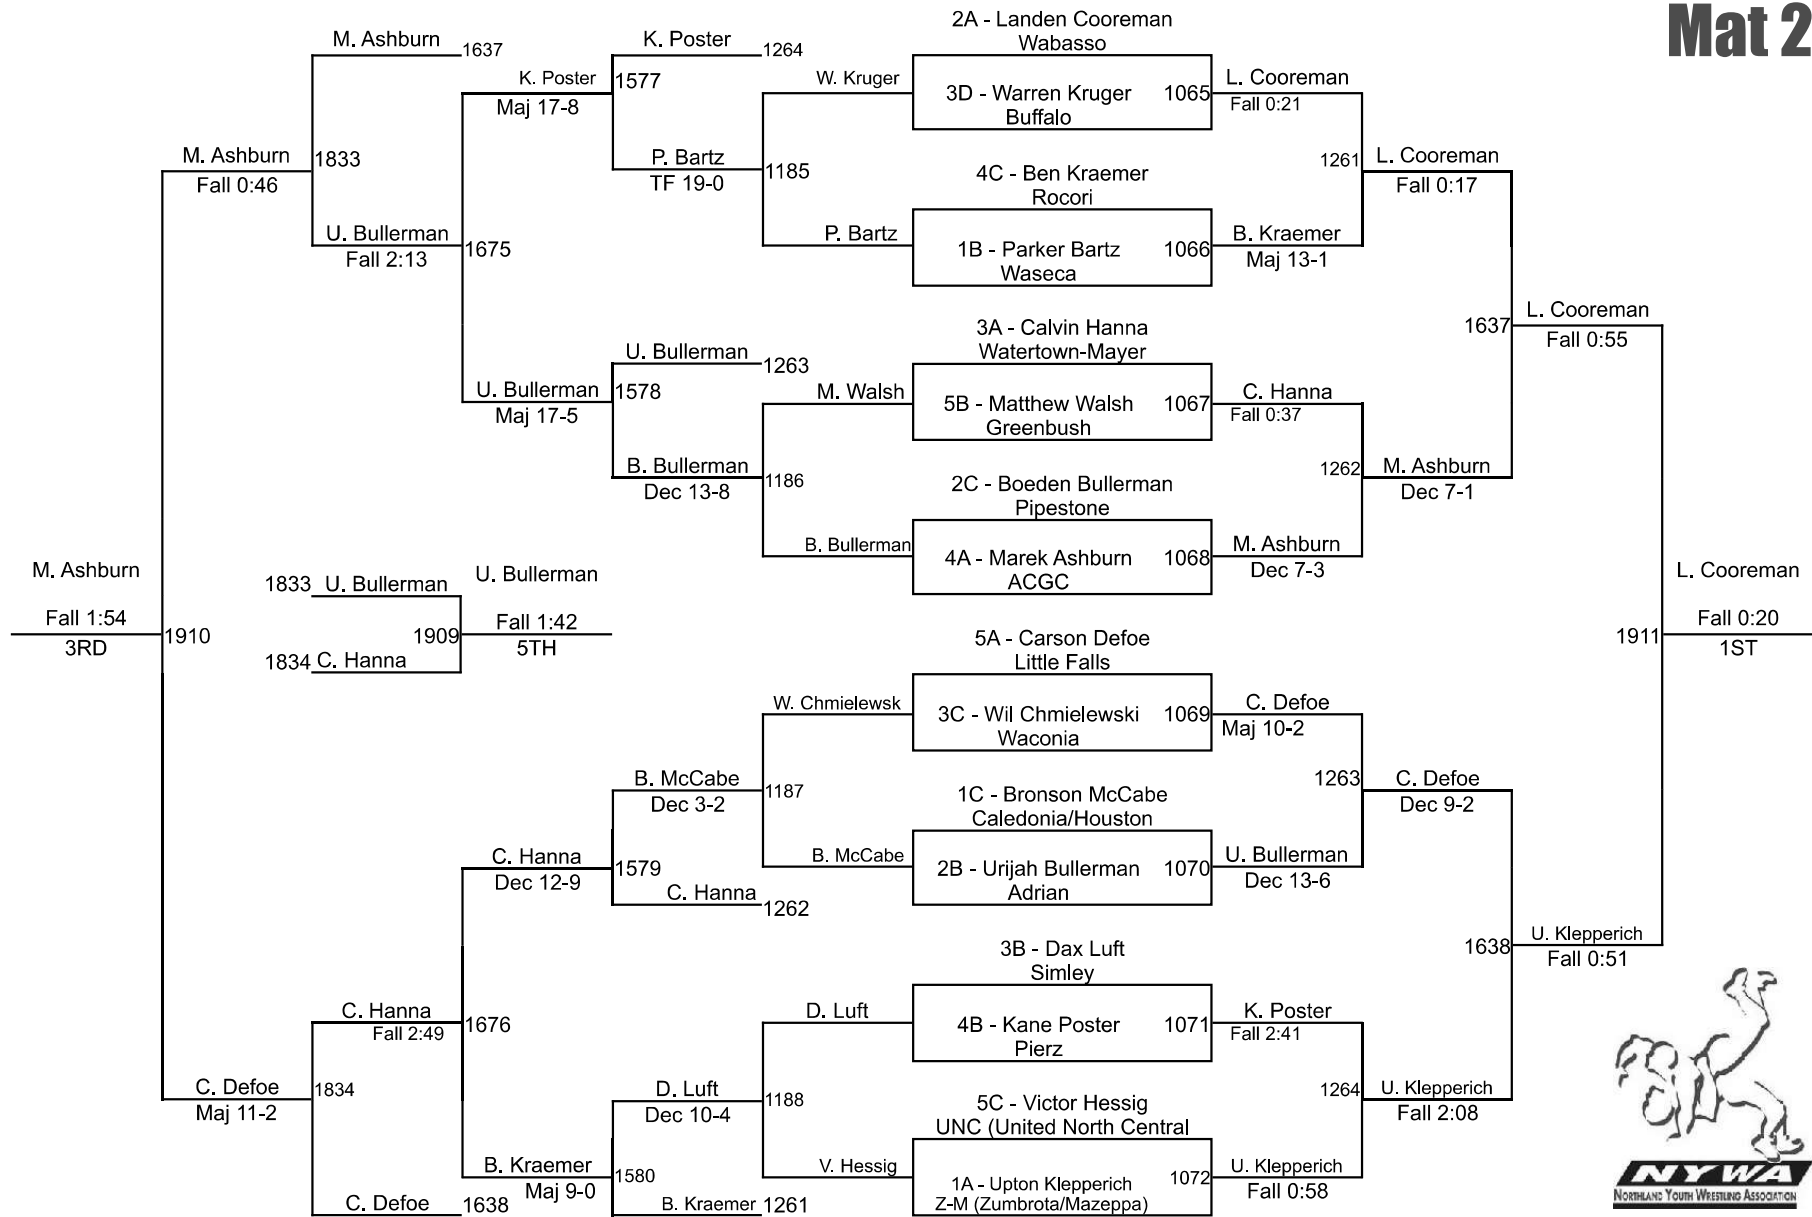

2025 NYWA State Tournament

1-2 50 Mat 2