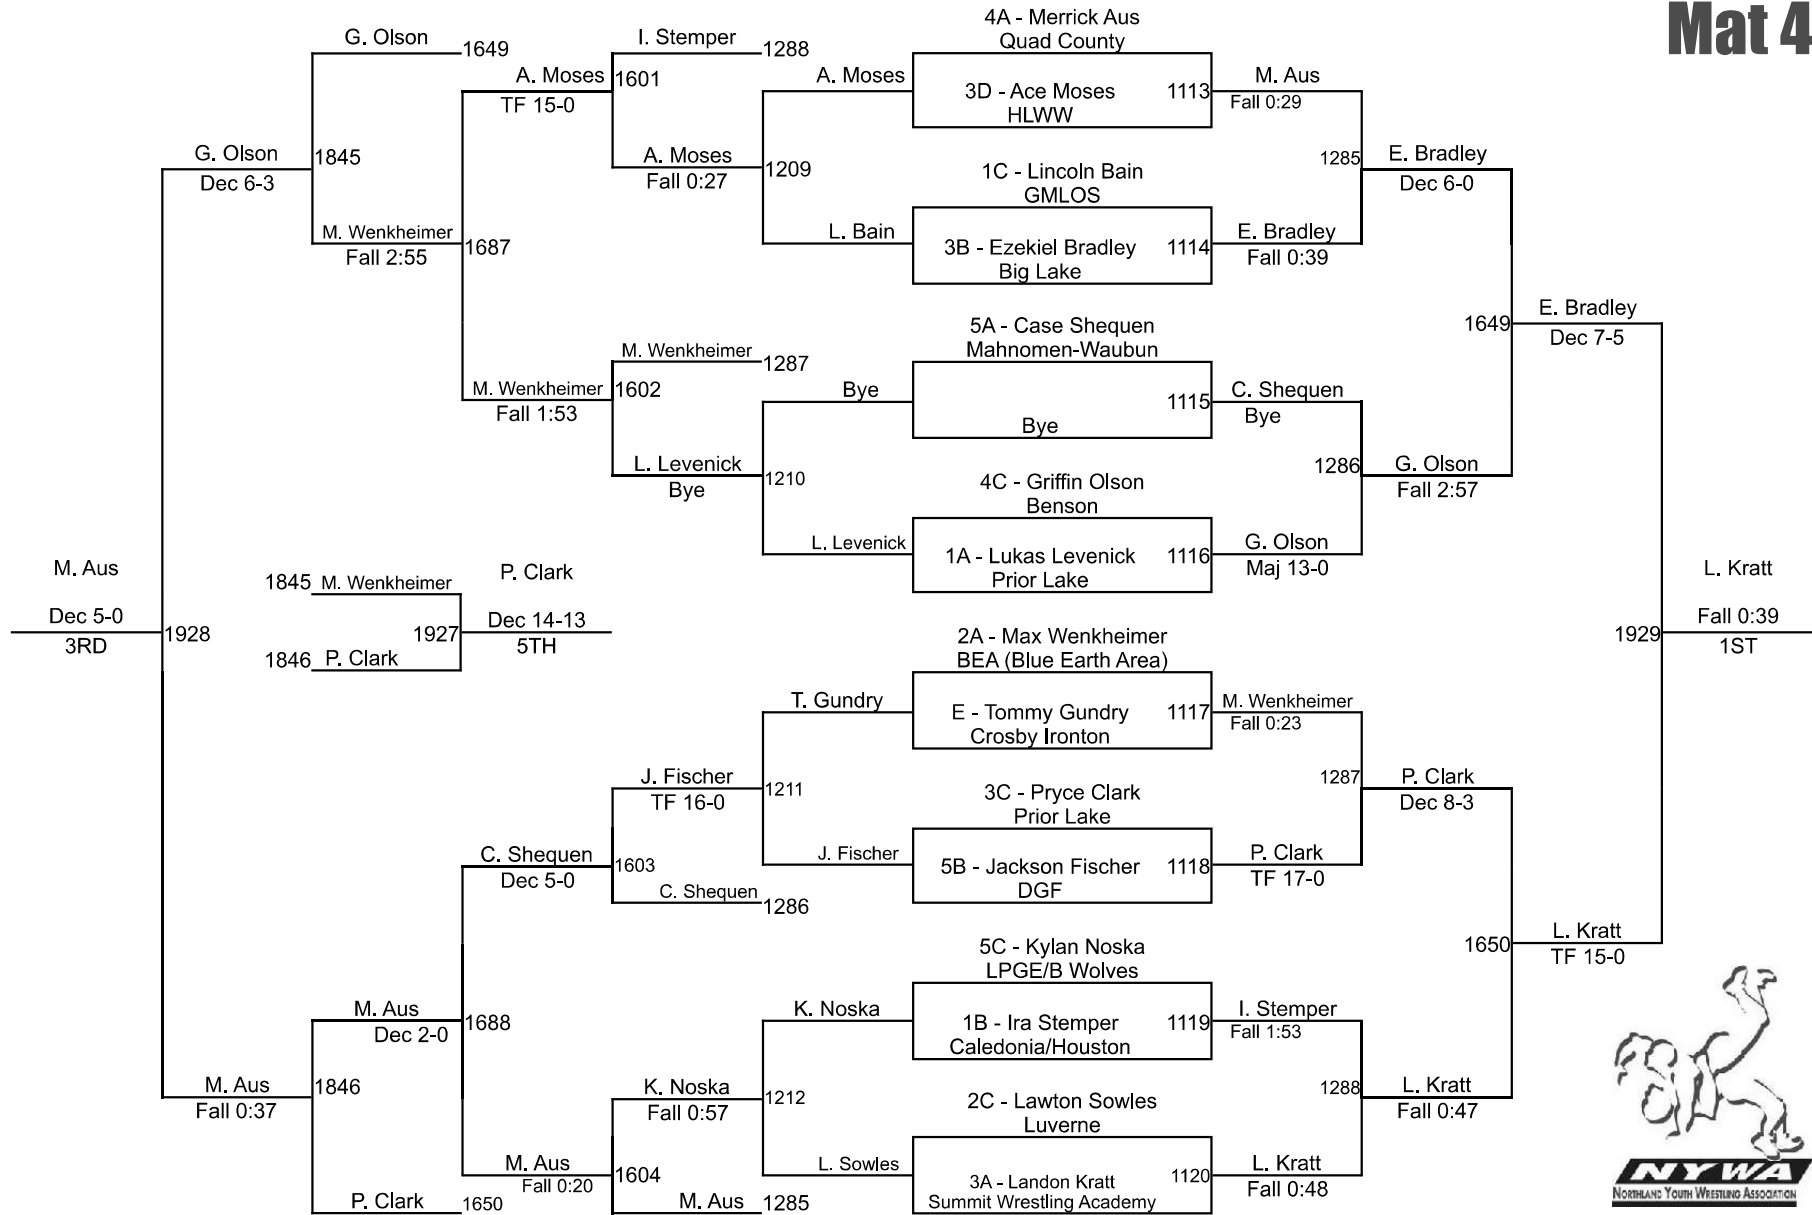

2025 NYWA State Tournament

1-2 65 Mat 6

2025 NYWA State Tournament

1-2 70 Mat 3

2025 NYWA State Tournament

1-2 75
Mat 4

2025 NYWA State Tournament

1-2 80
Mat 7