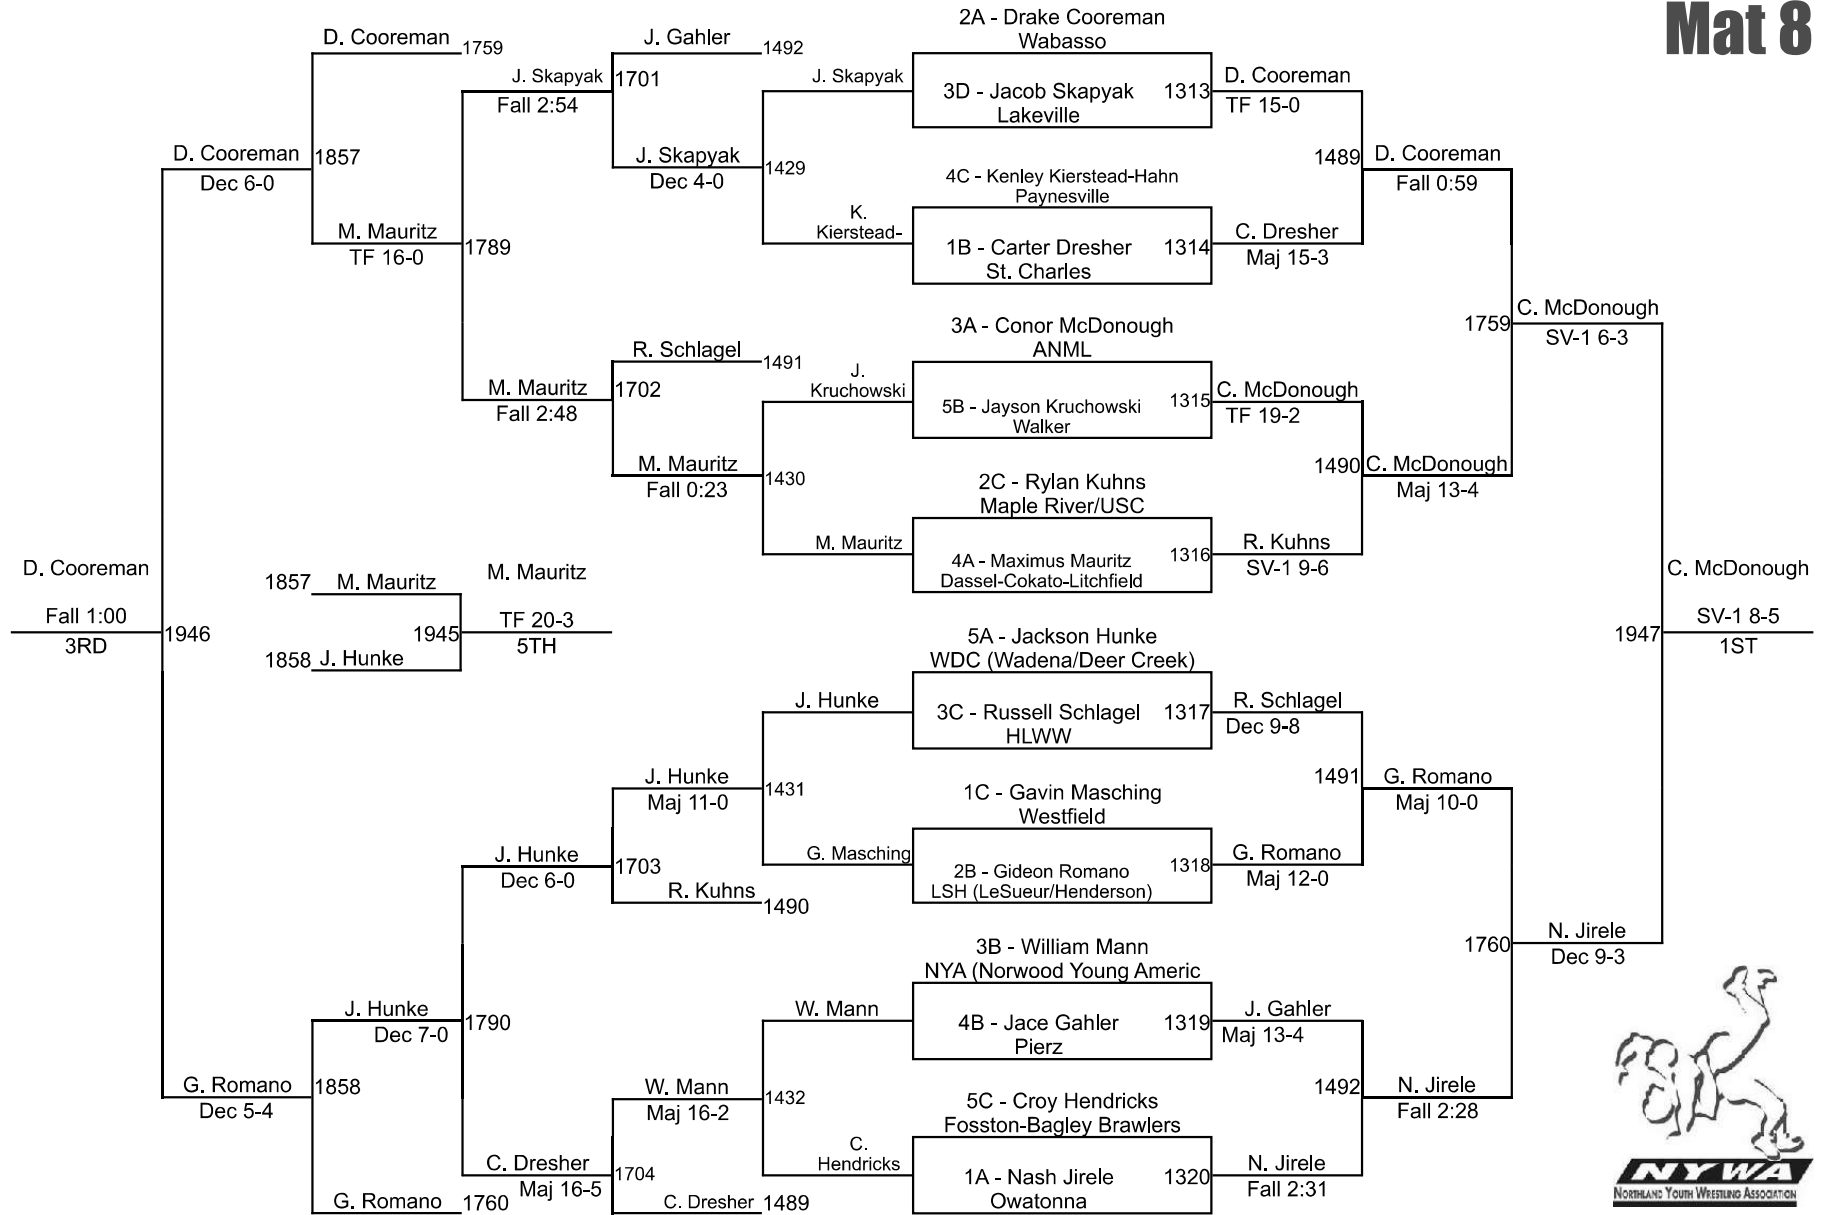

2025 NYWA State Tournament

3-4 60
Mat 8