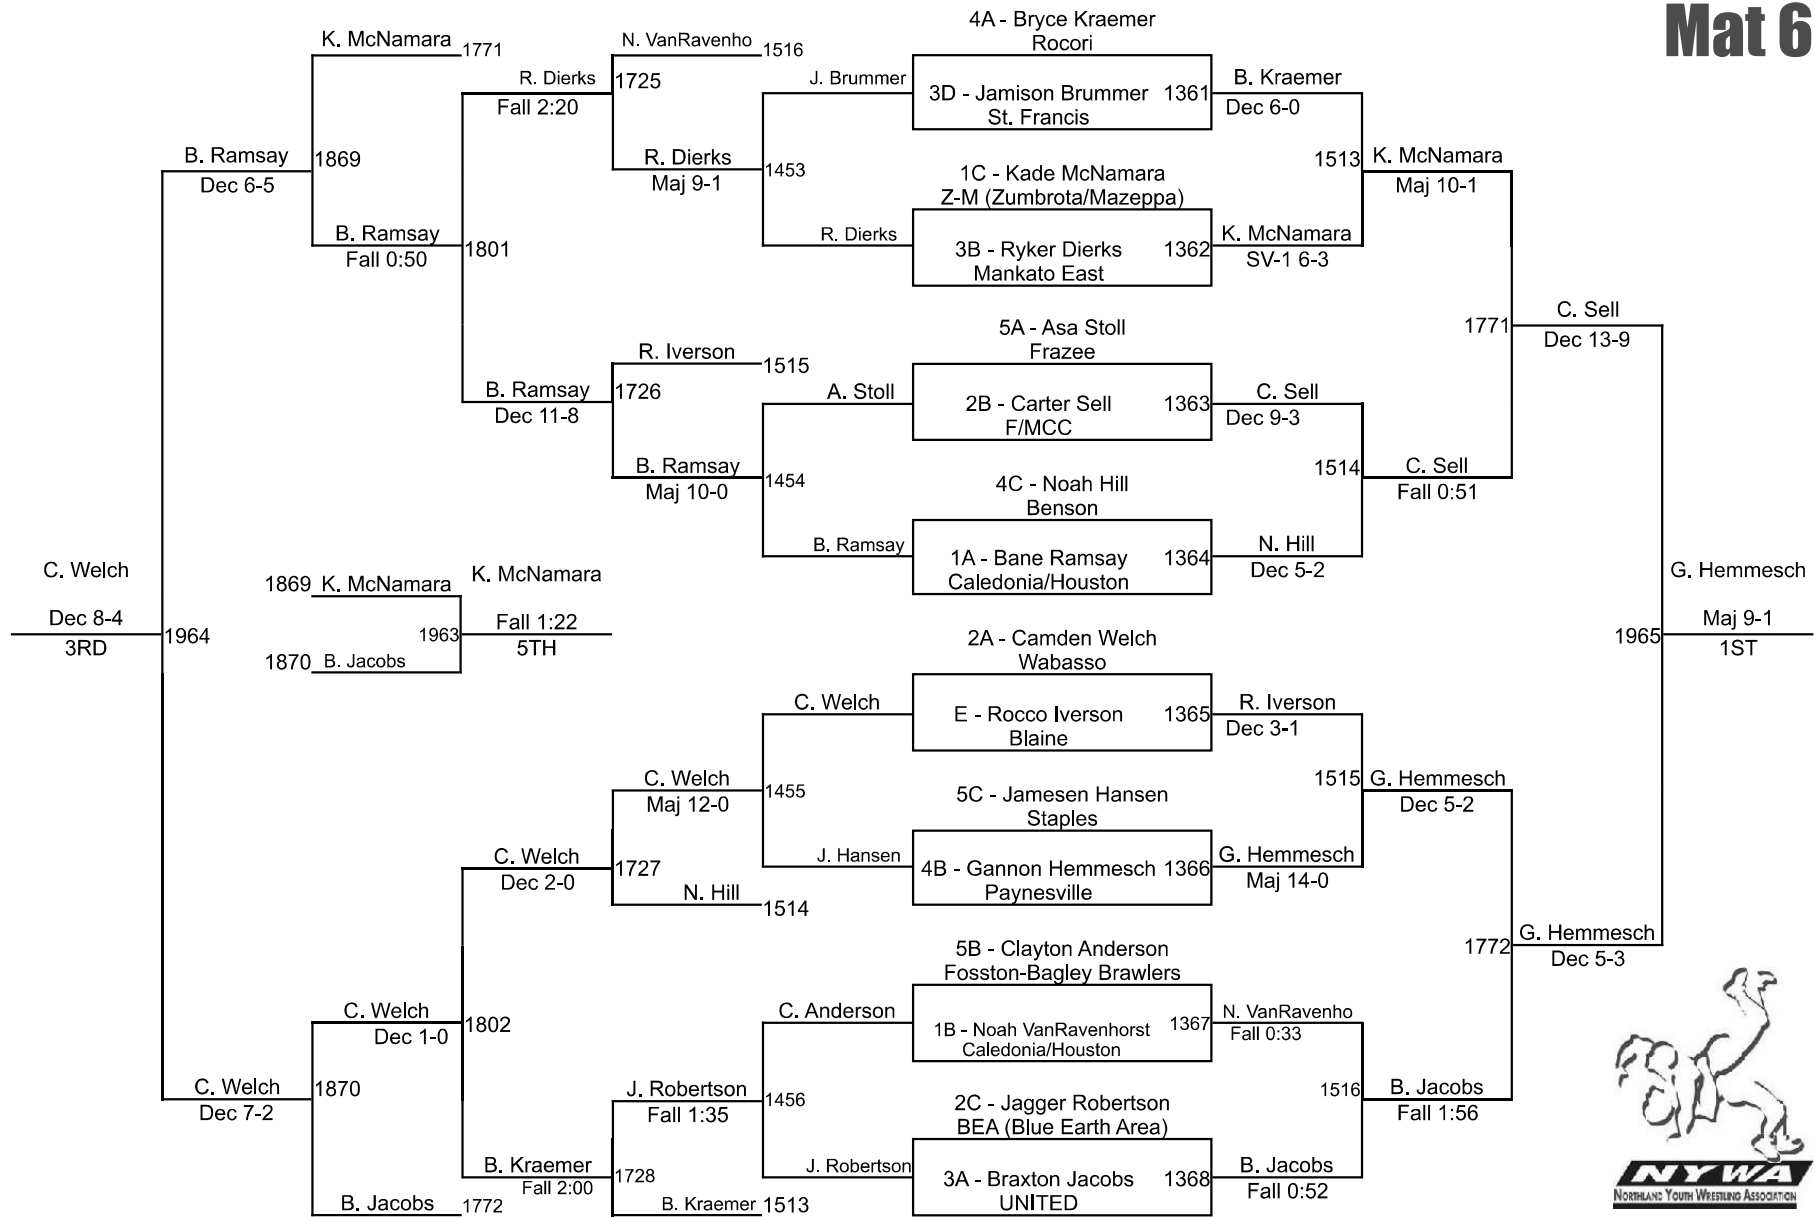

2025 NYWA State Tournament

3-4 76
Mat 4

2025 NYWA State Tournament

3-4 80
Mat 5

2025 NYWA State Tournament

3-4 85 Mat 6

2025 NYWA State Tournament

3-4 90
Mat 8