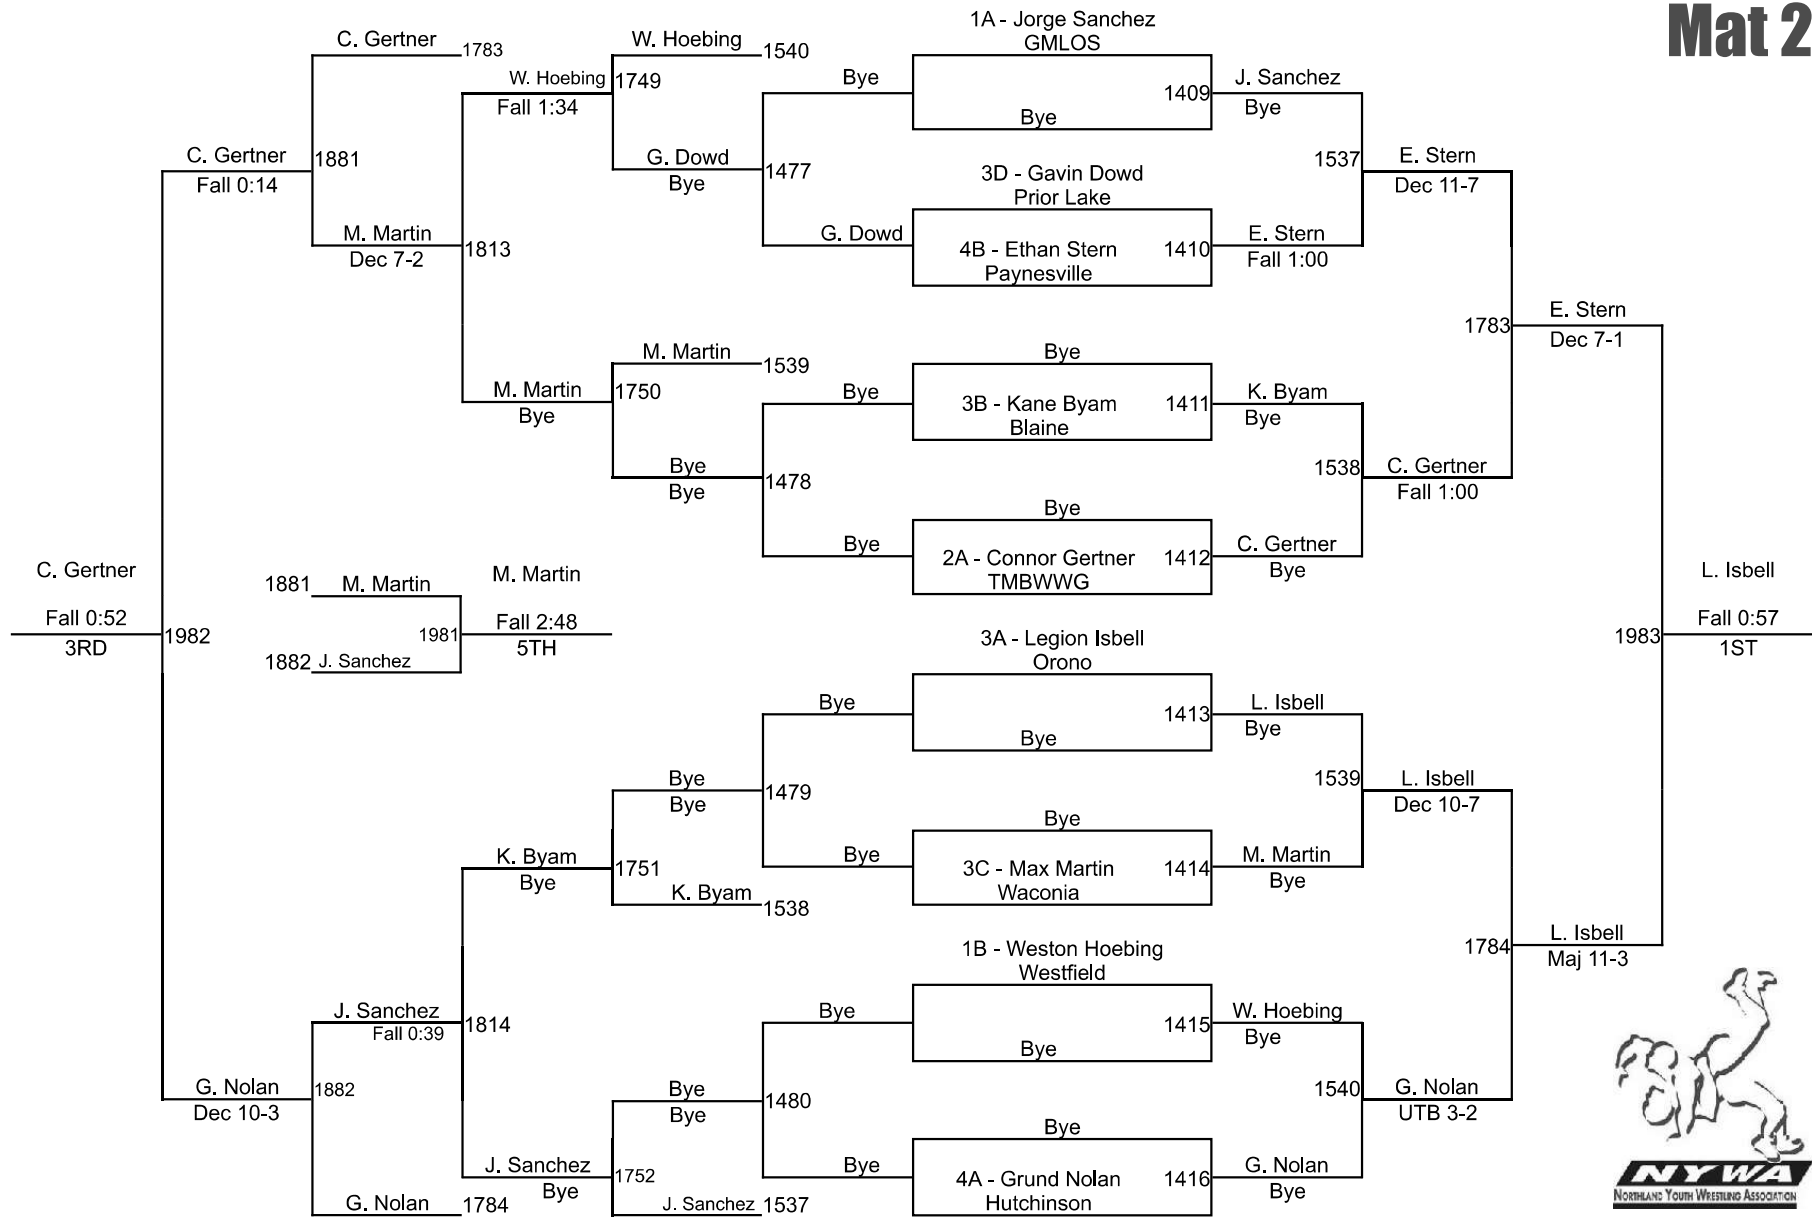

2025 NYWA State Tournament

3-4 115
Mat 2