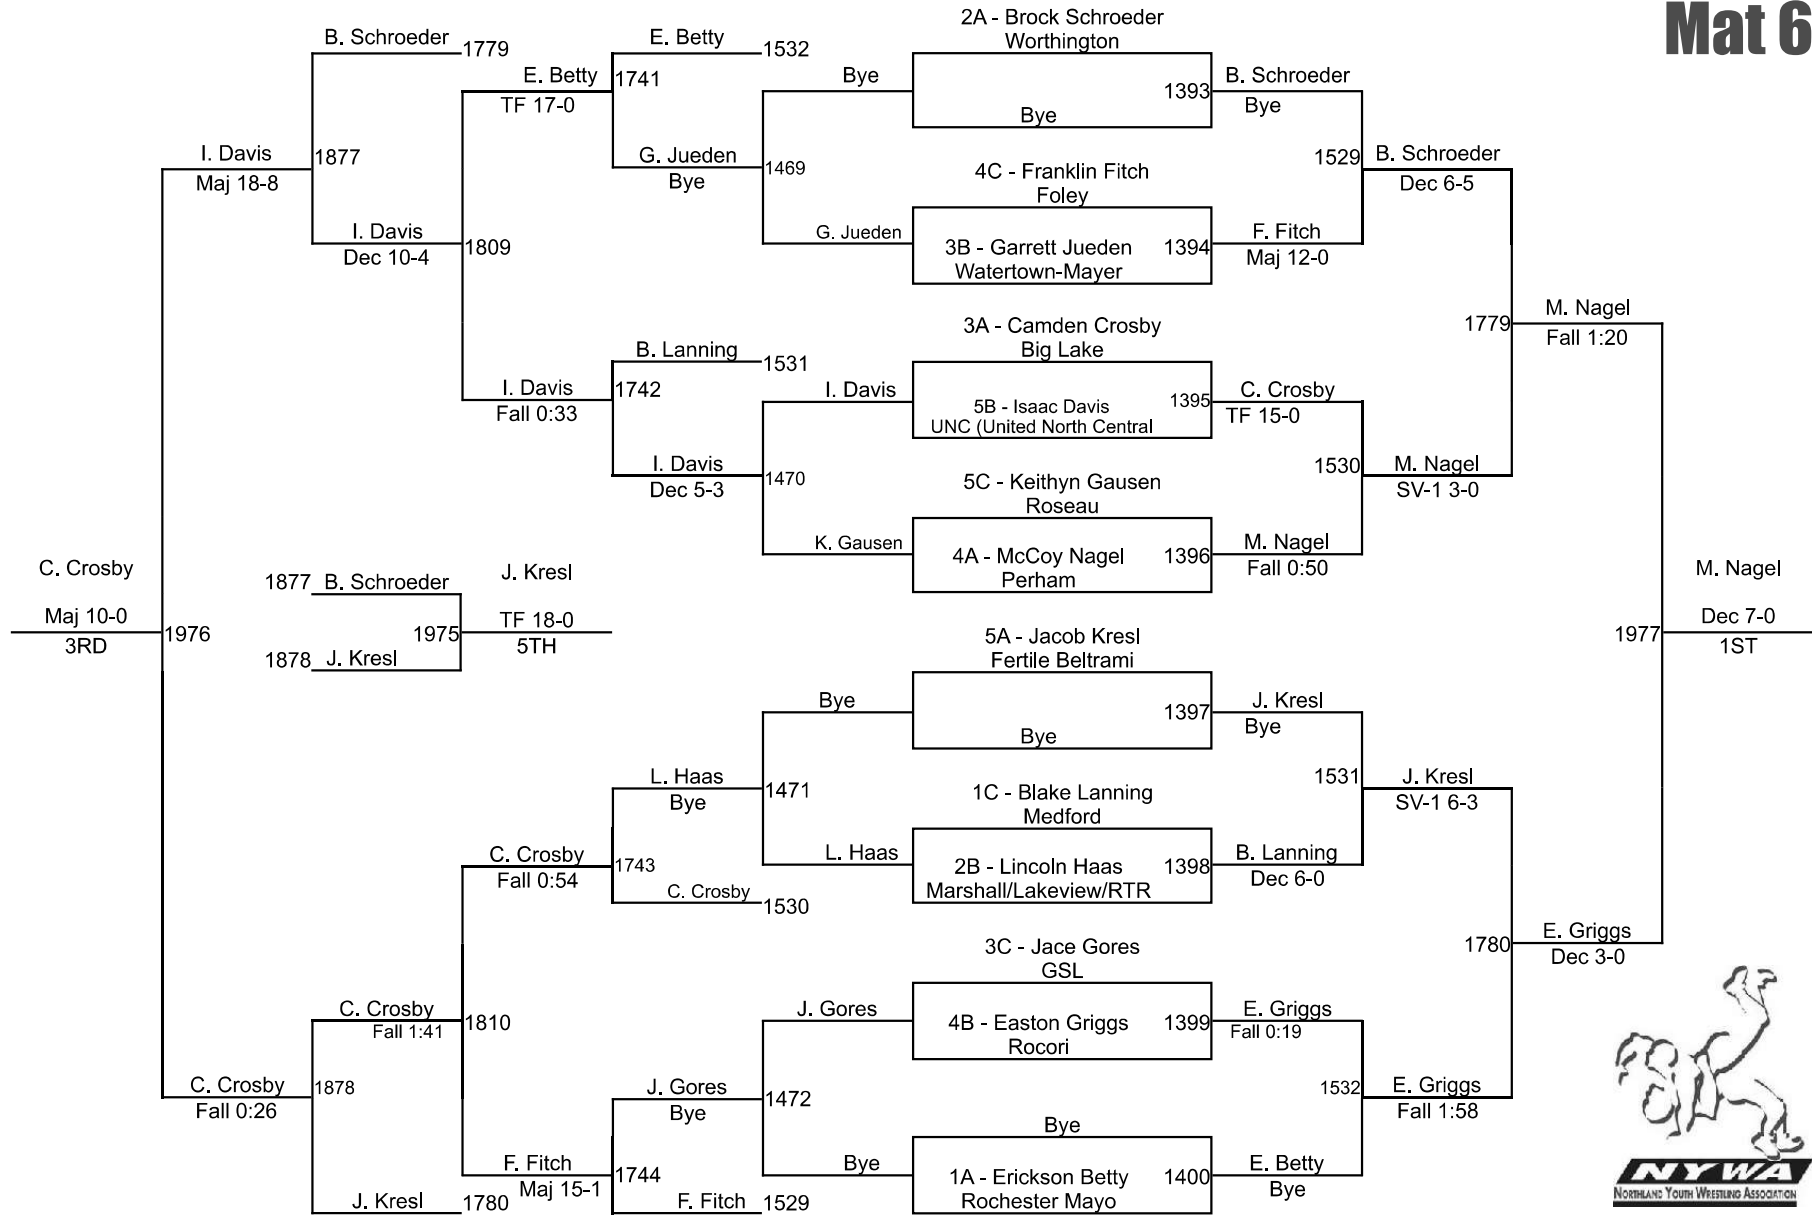

2025 NYWA State Tournament

3-4 95
Mat 1

2025 NYWA State Tournament

3-4 100 Mat 5

2025 NYWA State Tournament

3-4 105
Mat 6

2025 NYWA State Tournament

3-4 110 Mat 3