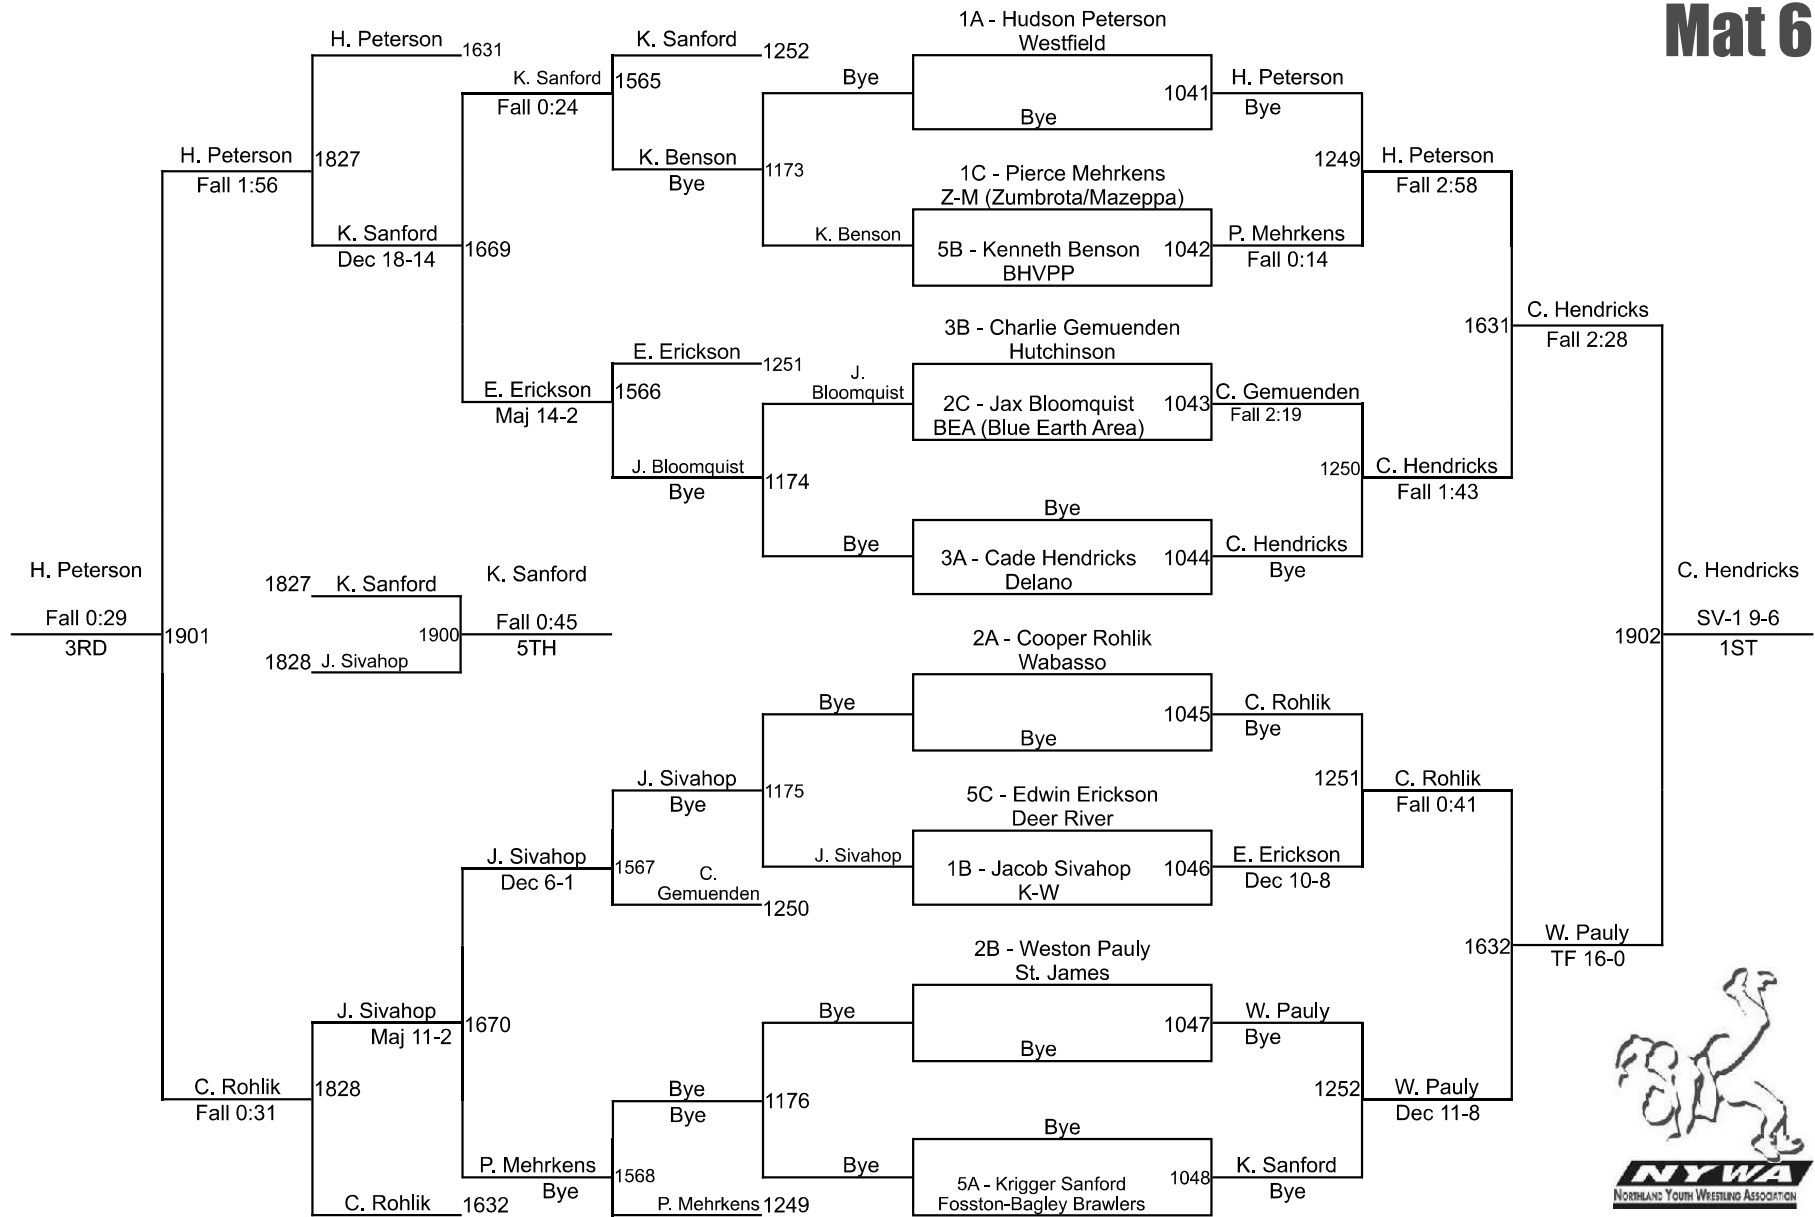

2025 NYWA State Tournament

K 70 Mat 6