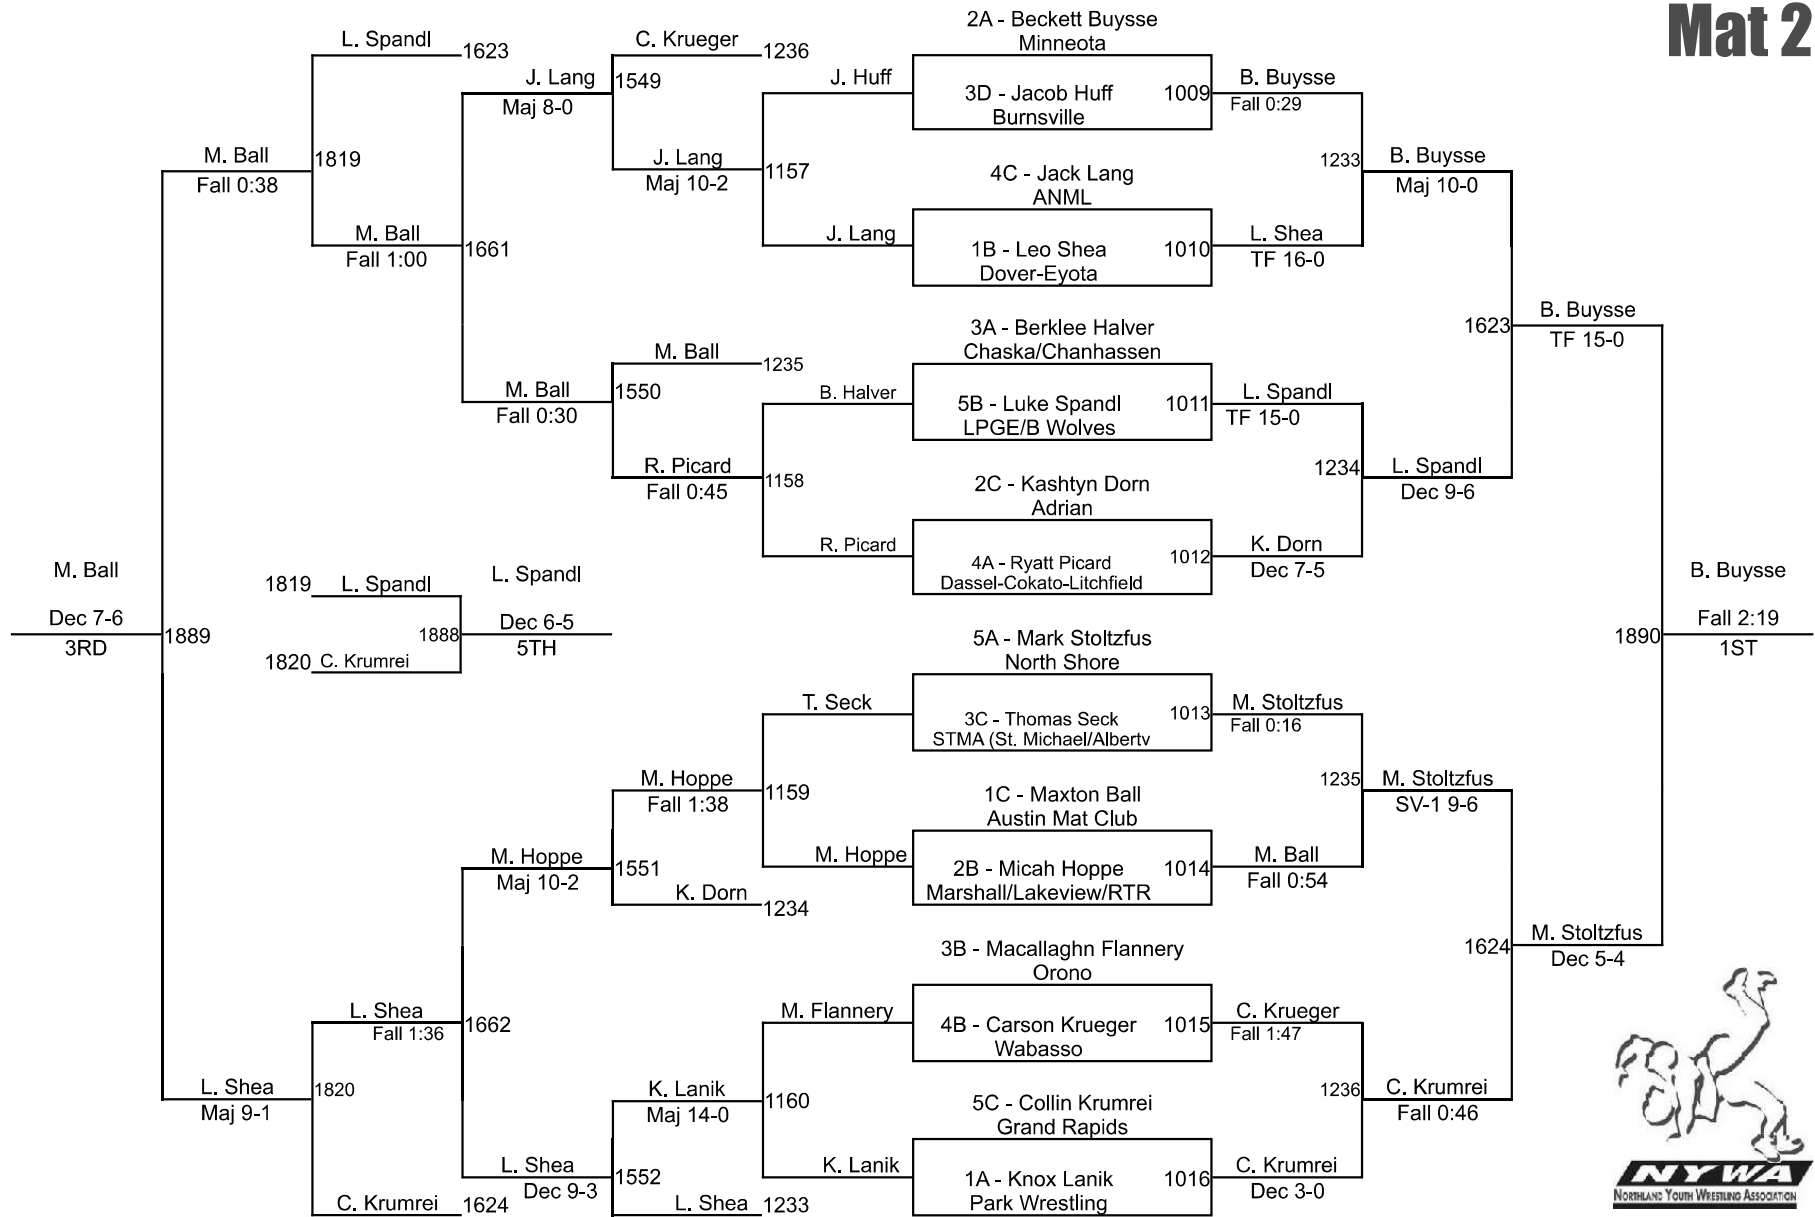

2025 NYWA State Tournament

K 40 Mat 1

2025 NYWA State Tournament

K 45 Mat 2

2025 NYWA State Tournament

K 50 Mat 3

2025 NYWA State Tournament

K 55
Mat 4