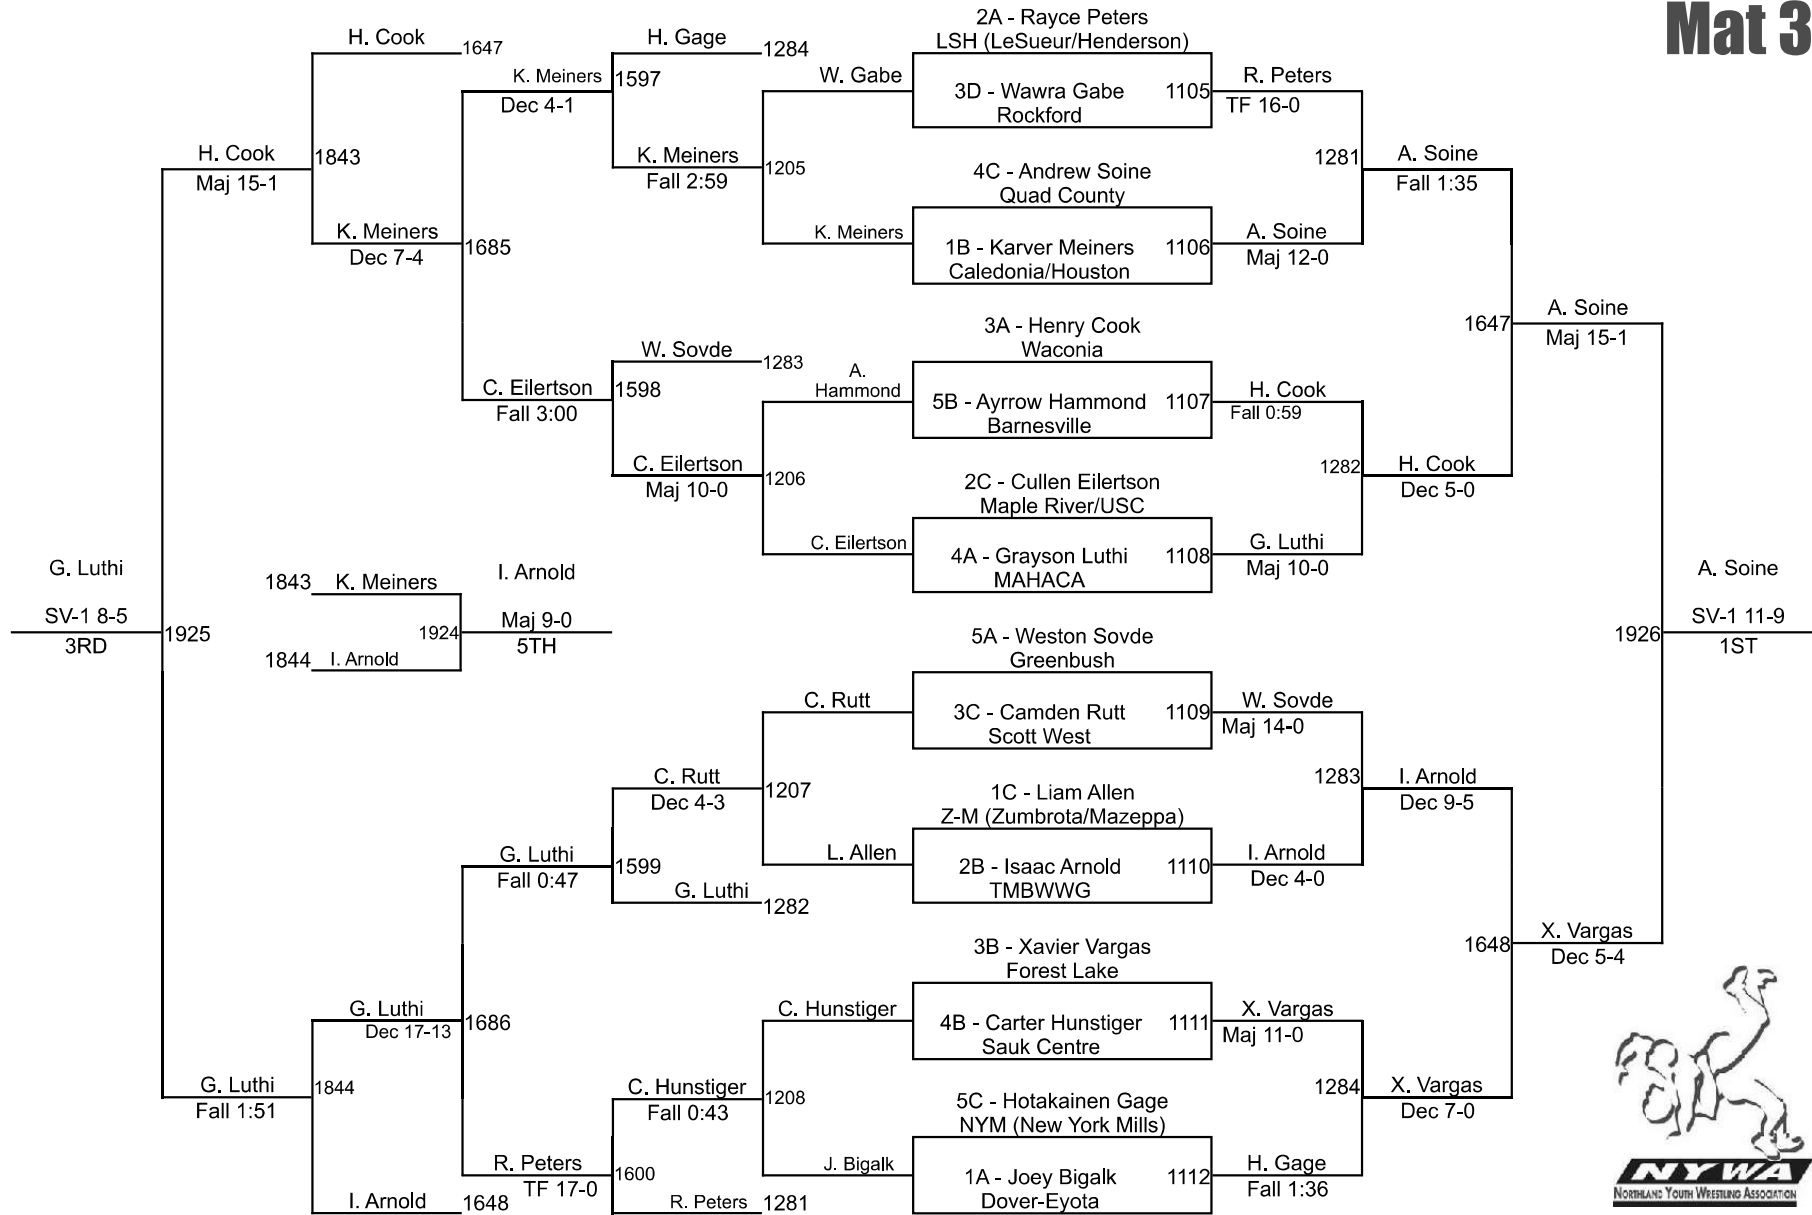

2025 NYWA State Tournament

1-2 70 Mat 3