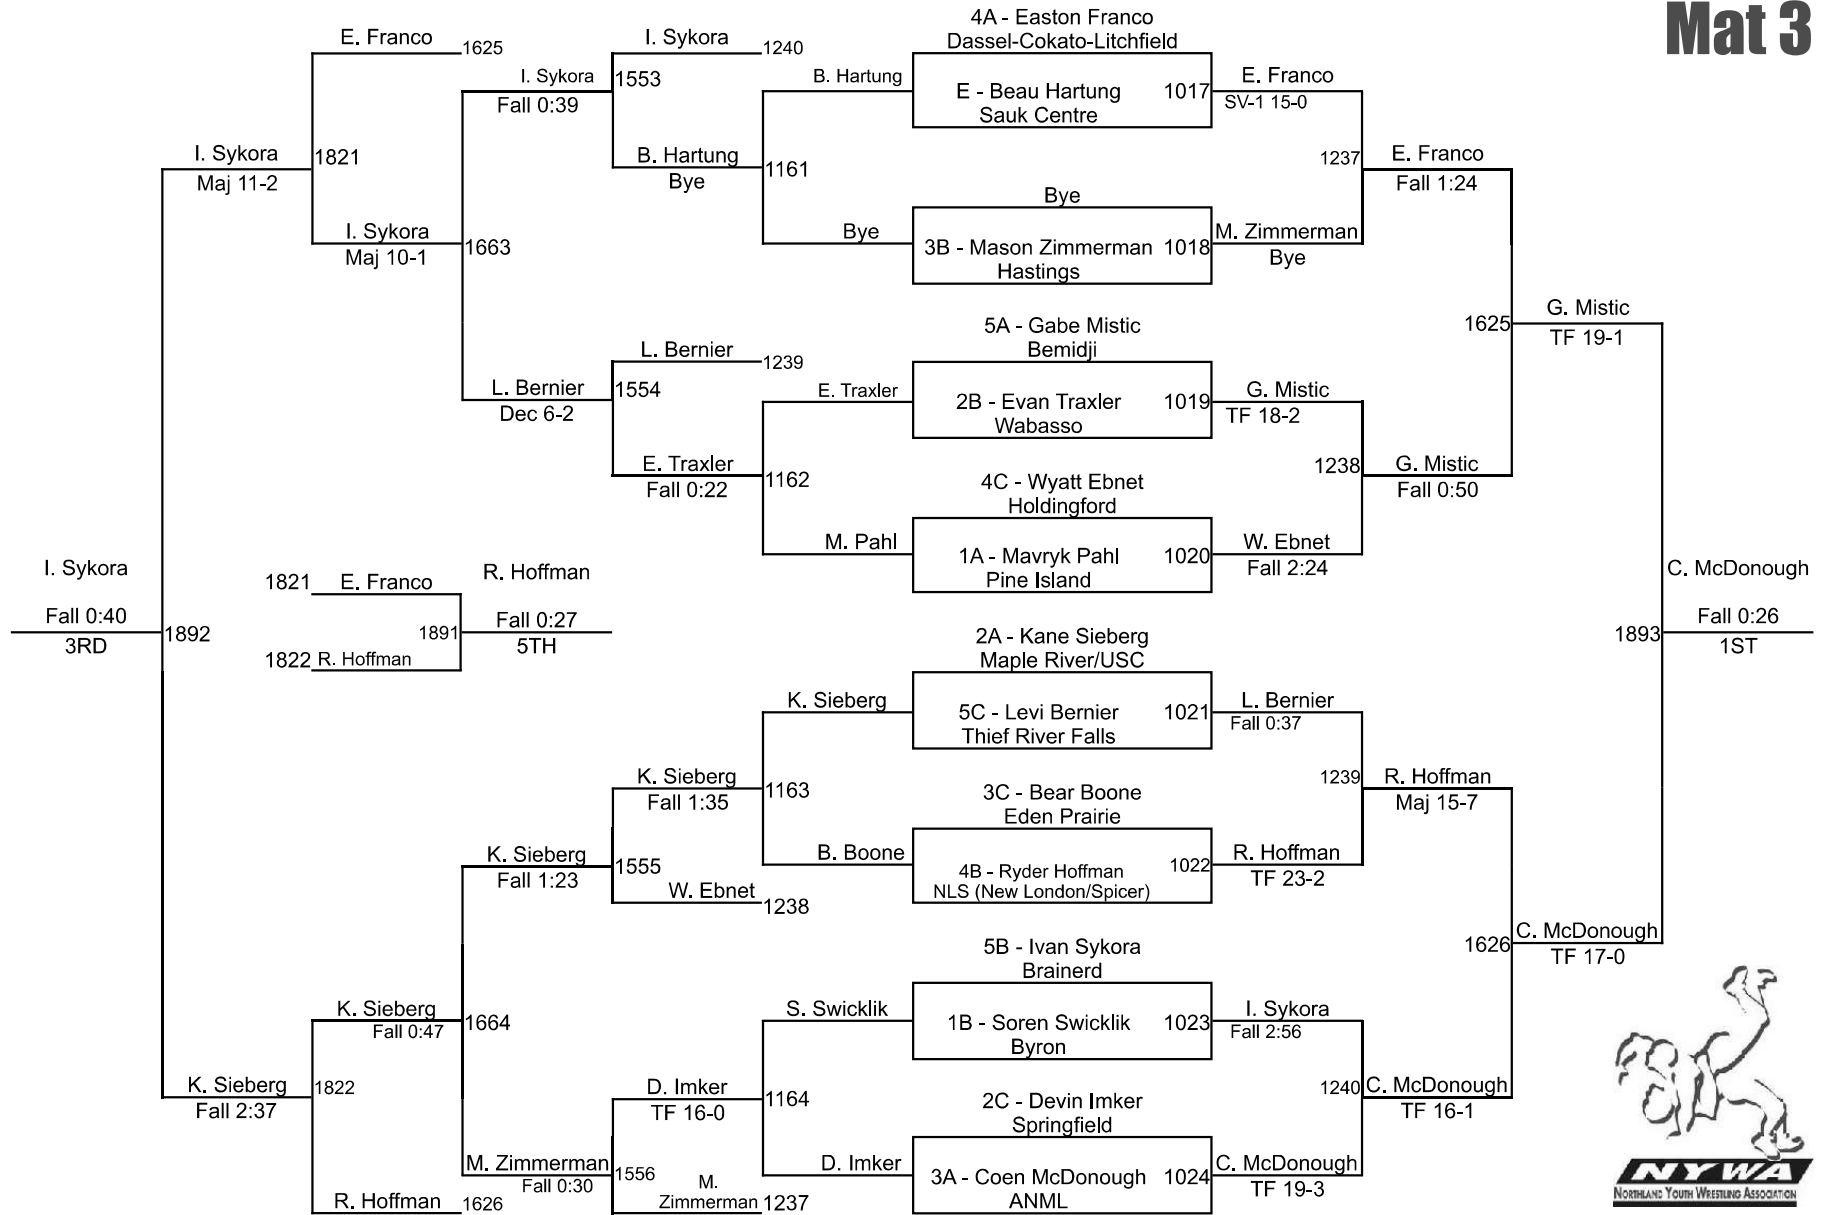

2025 NYWA State Tournament

K 40 Mat 1

2025 NYWA State Tournament

K 45 Mat 2

2025 NYWA State Tournament

K 50 Mat 3

2025 NYWA State Tournament

K 55
Mat 4