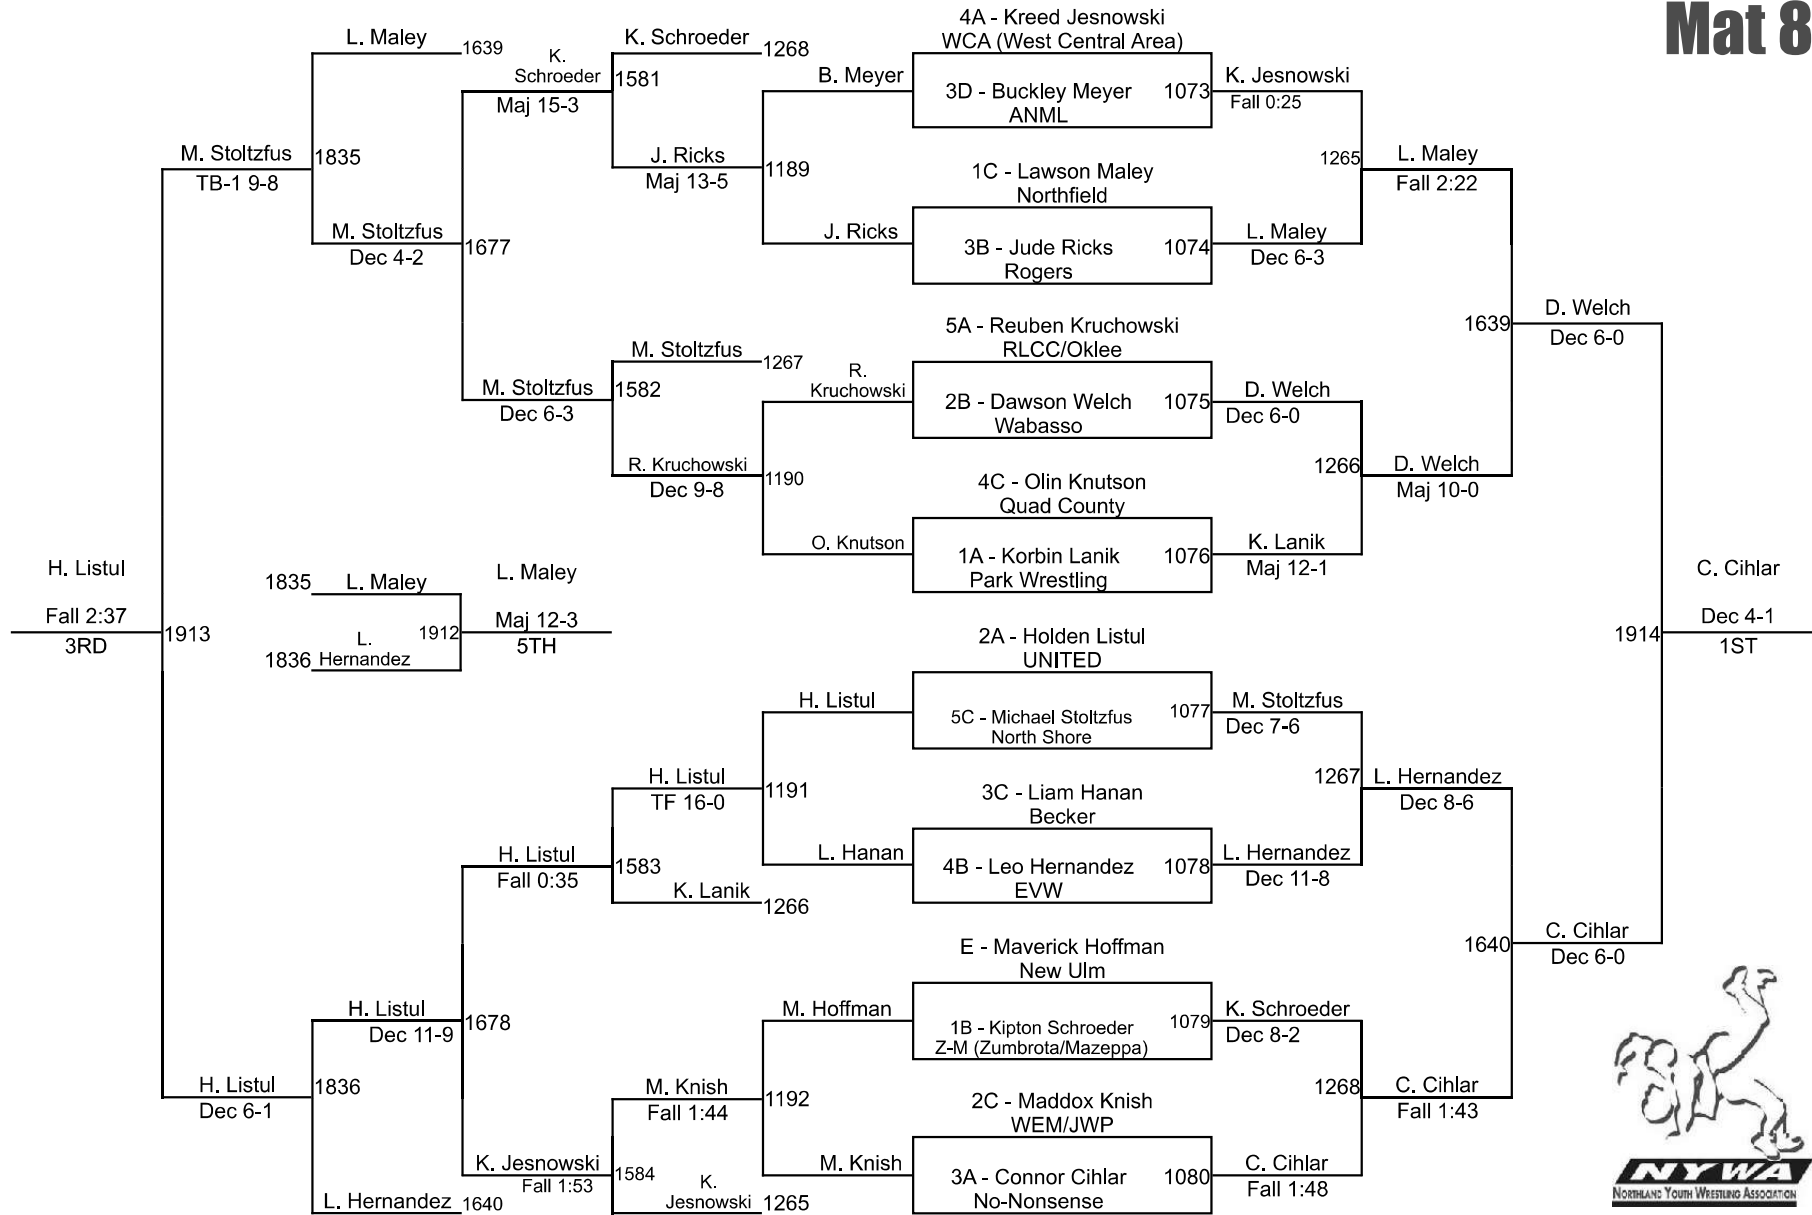

2025 NYWA State Tournament

**1-2 54
Mat 8**