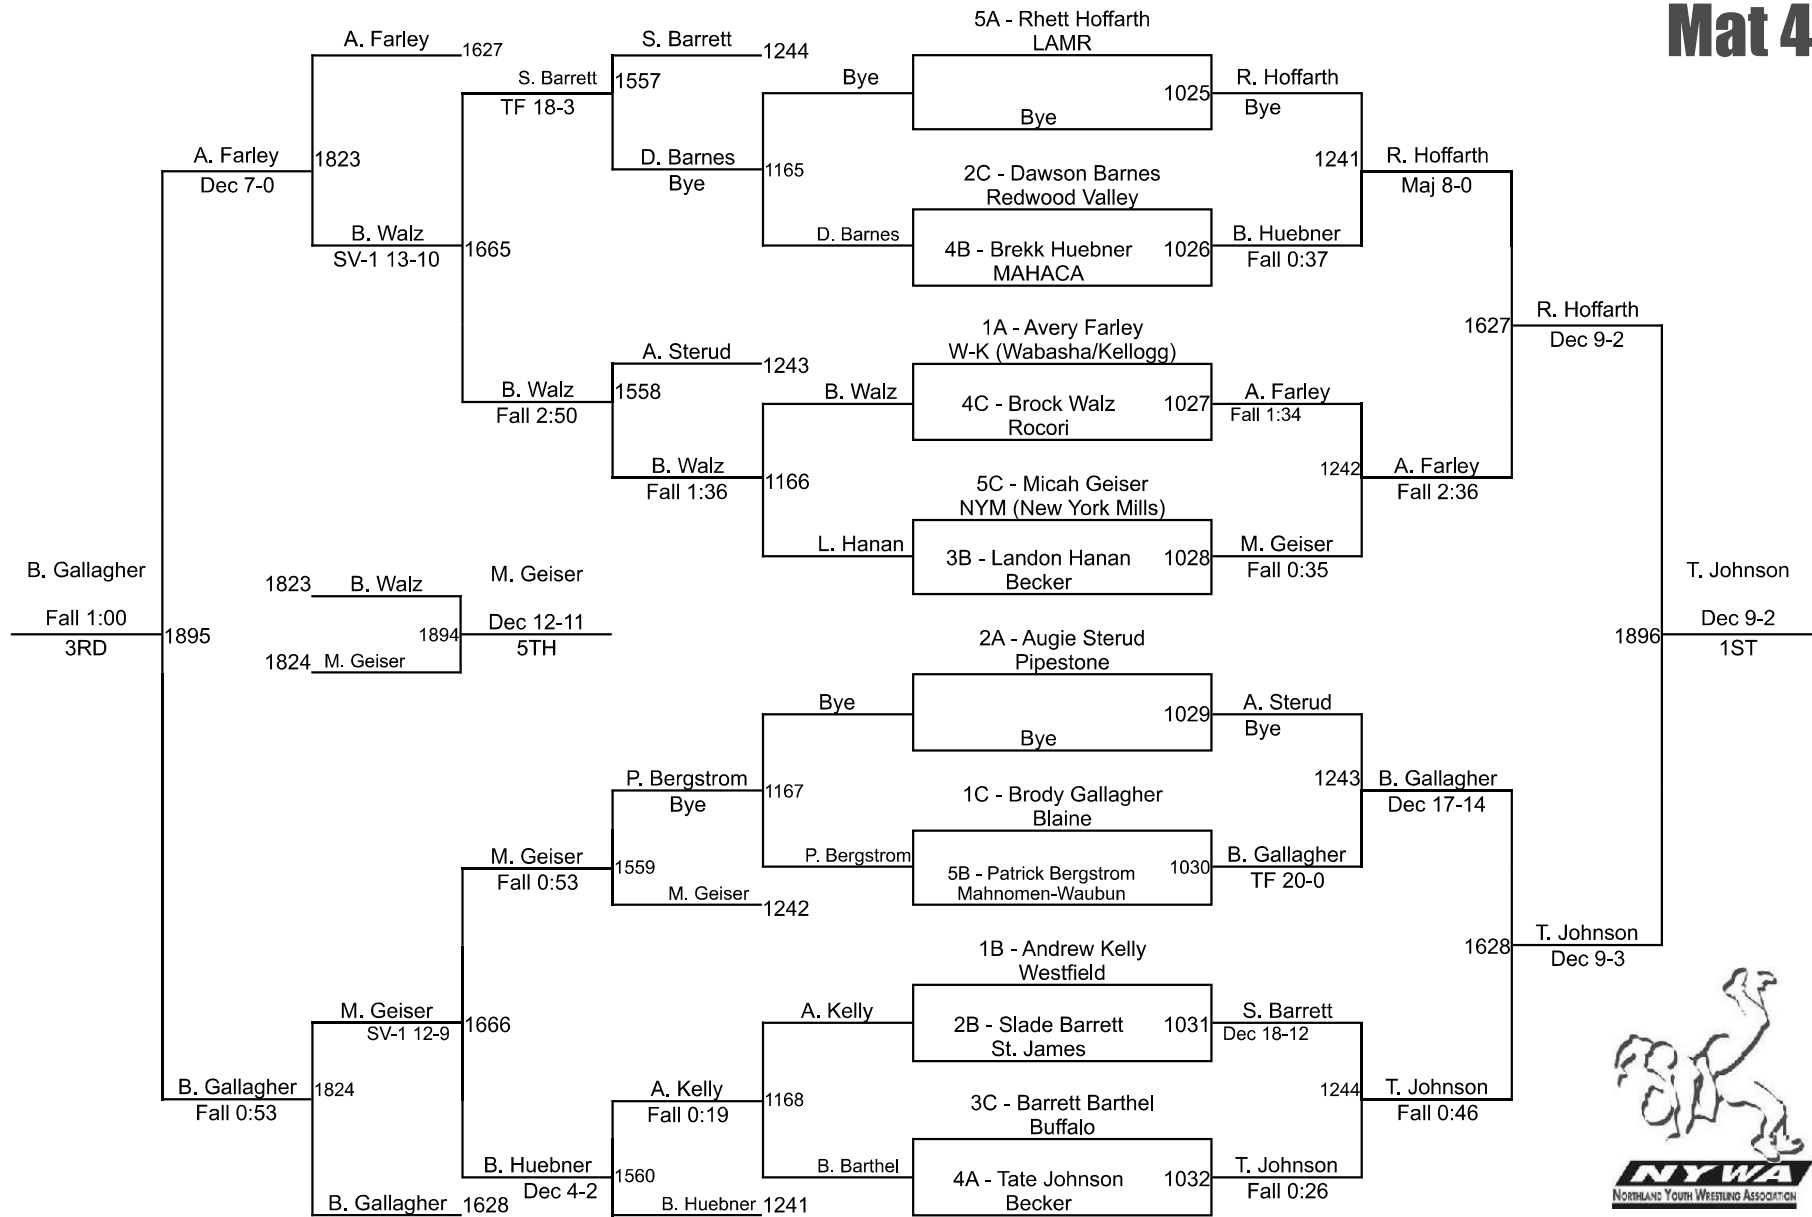

2025 NYWA State Tournament

K 40 Mat 1

2025 NYWA State Tournament

K 45 Mat 2

2025 NYWA State Tournament

K 50 Mat 3

2025 NYWA State Tournament

K 55
Mat 4