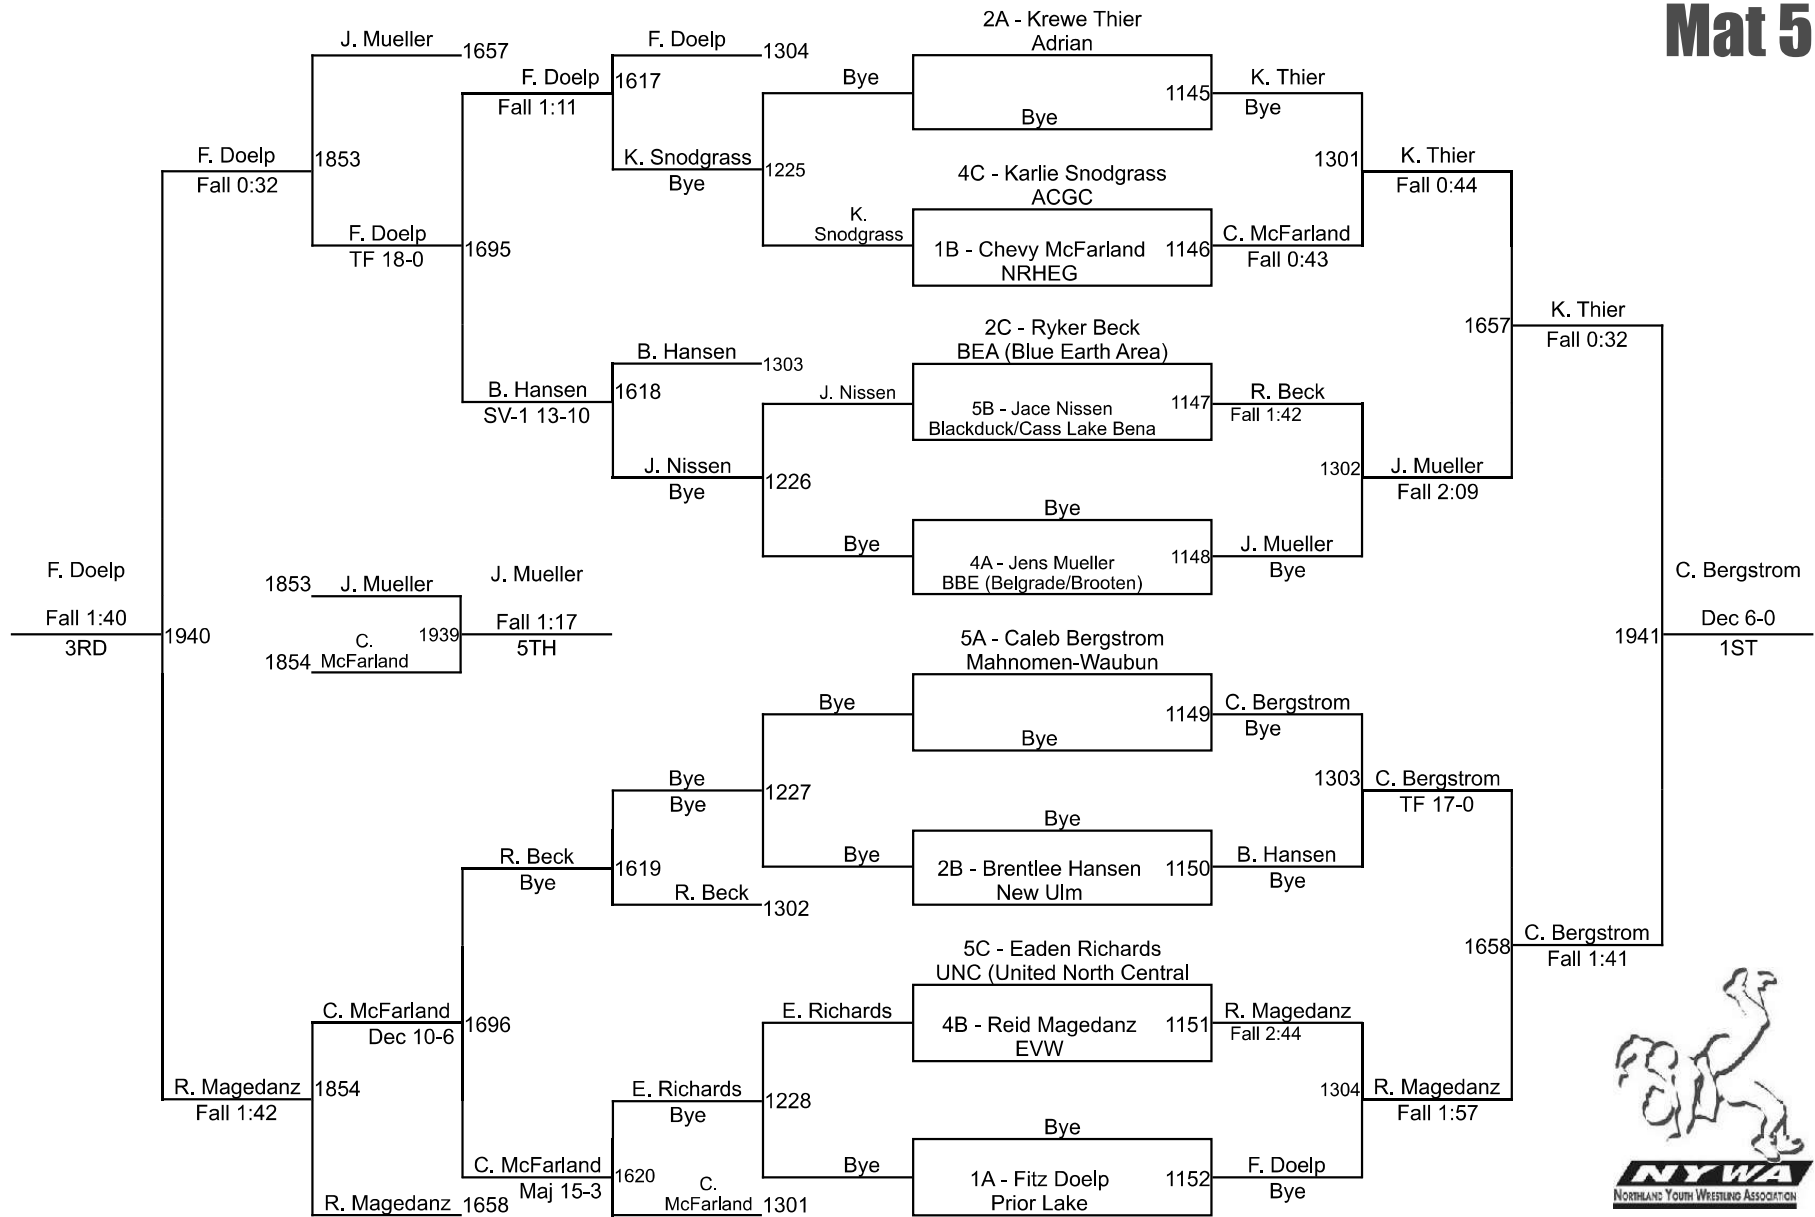

2025 NYWA State Tournament

1-2 85
Mat 6

2025 NYWA State Tournament

1-2 90
Mat 5

2025 NYWA State Tournament

1-2 130
Mat 5

2025 NYWA State Tournament

3-4 55
Mat 7