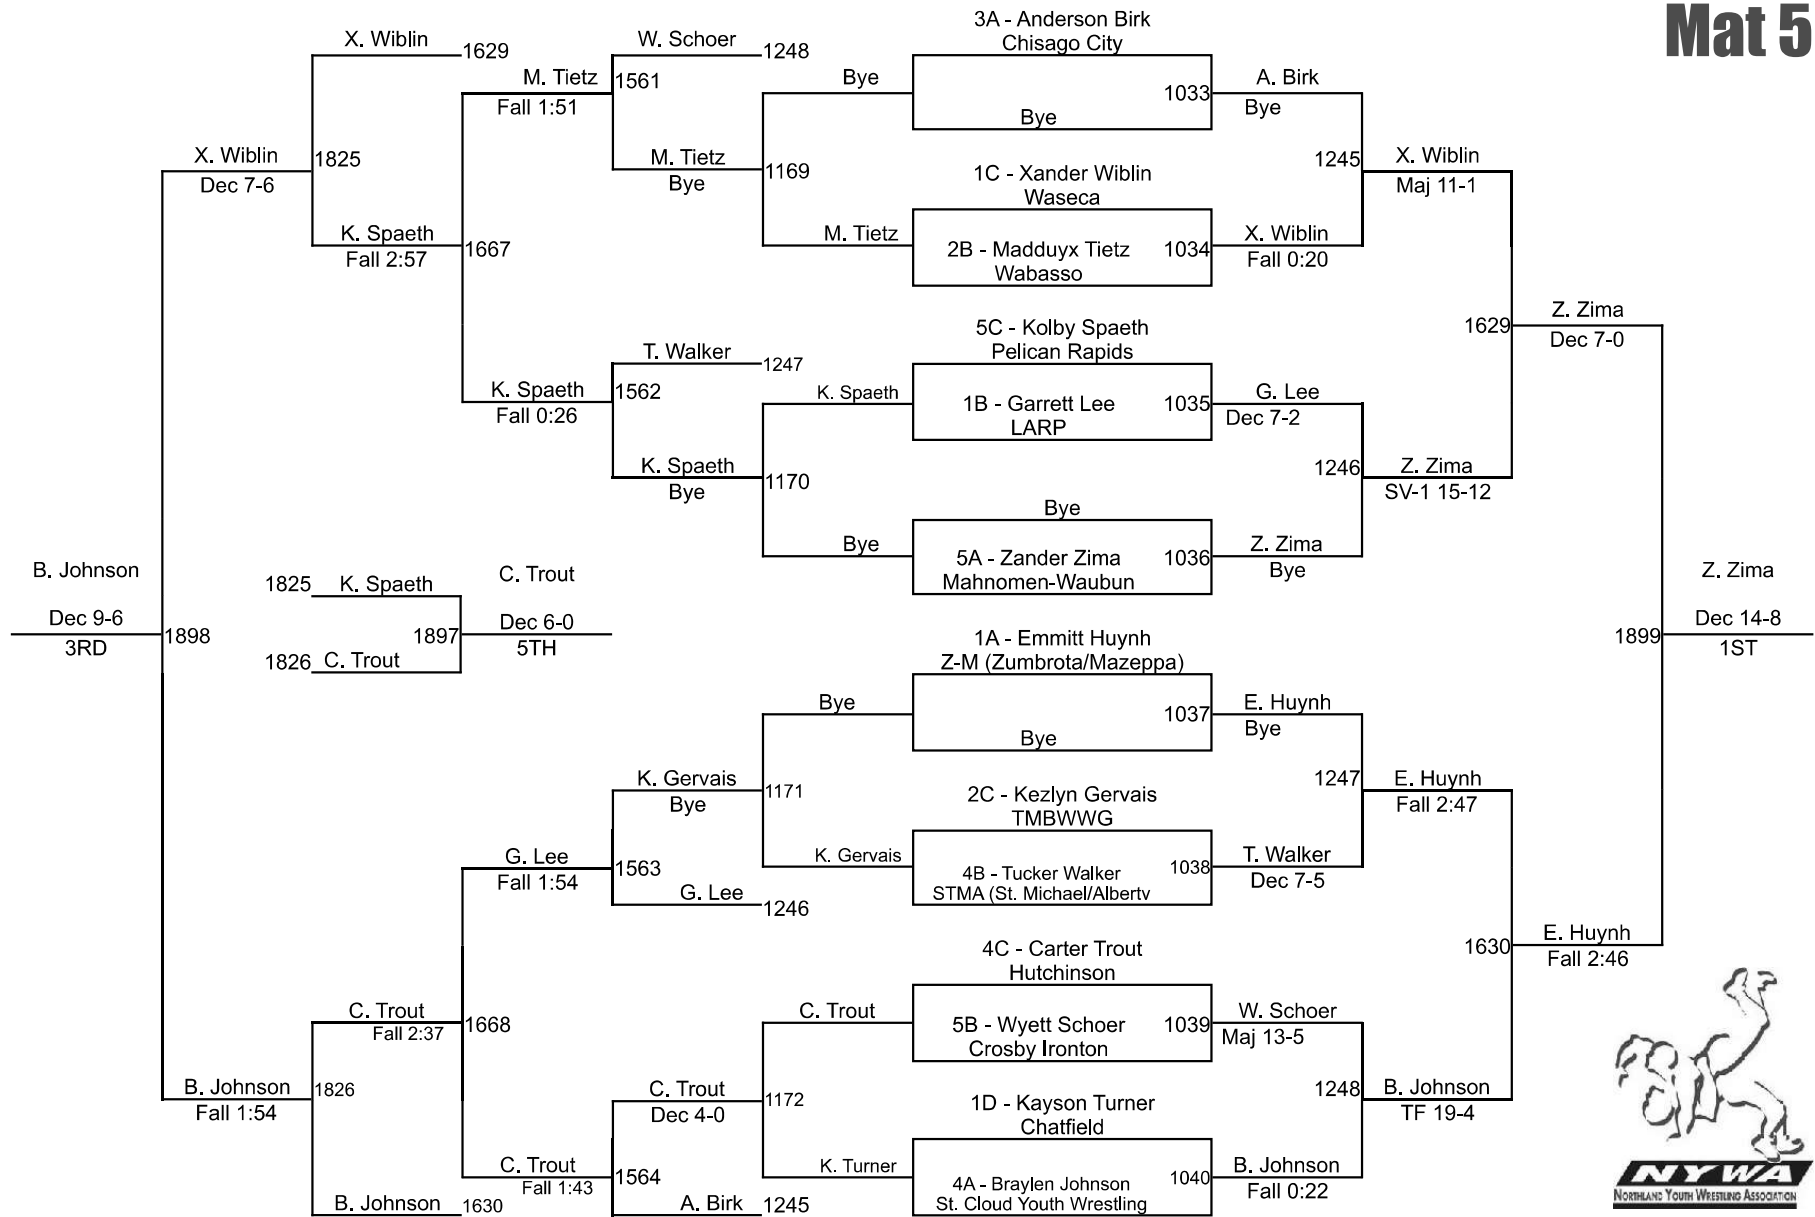

2025 NYWA State Tournament

K 60
Mat 5