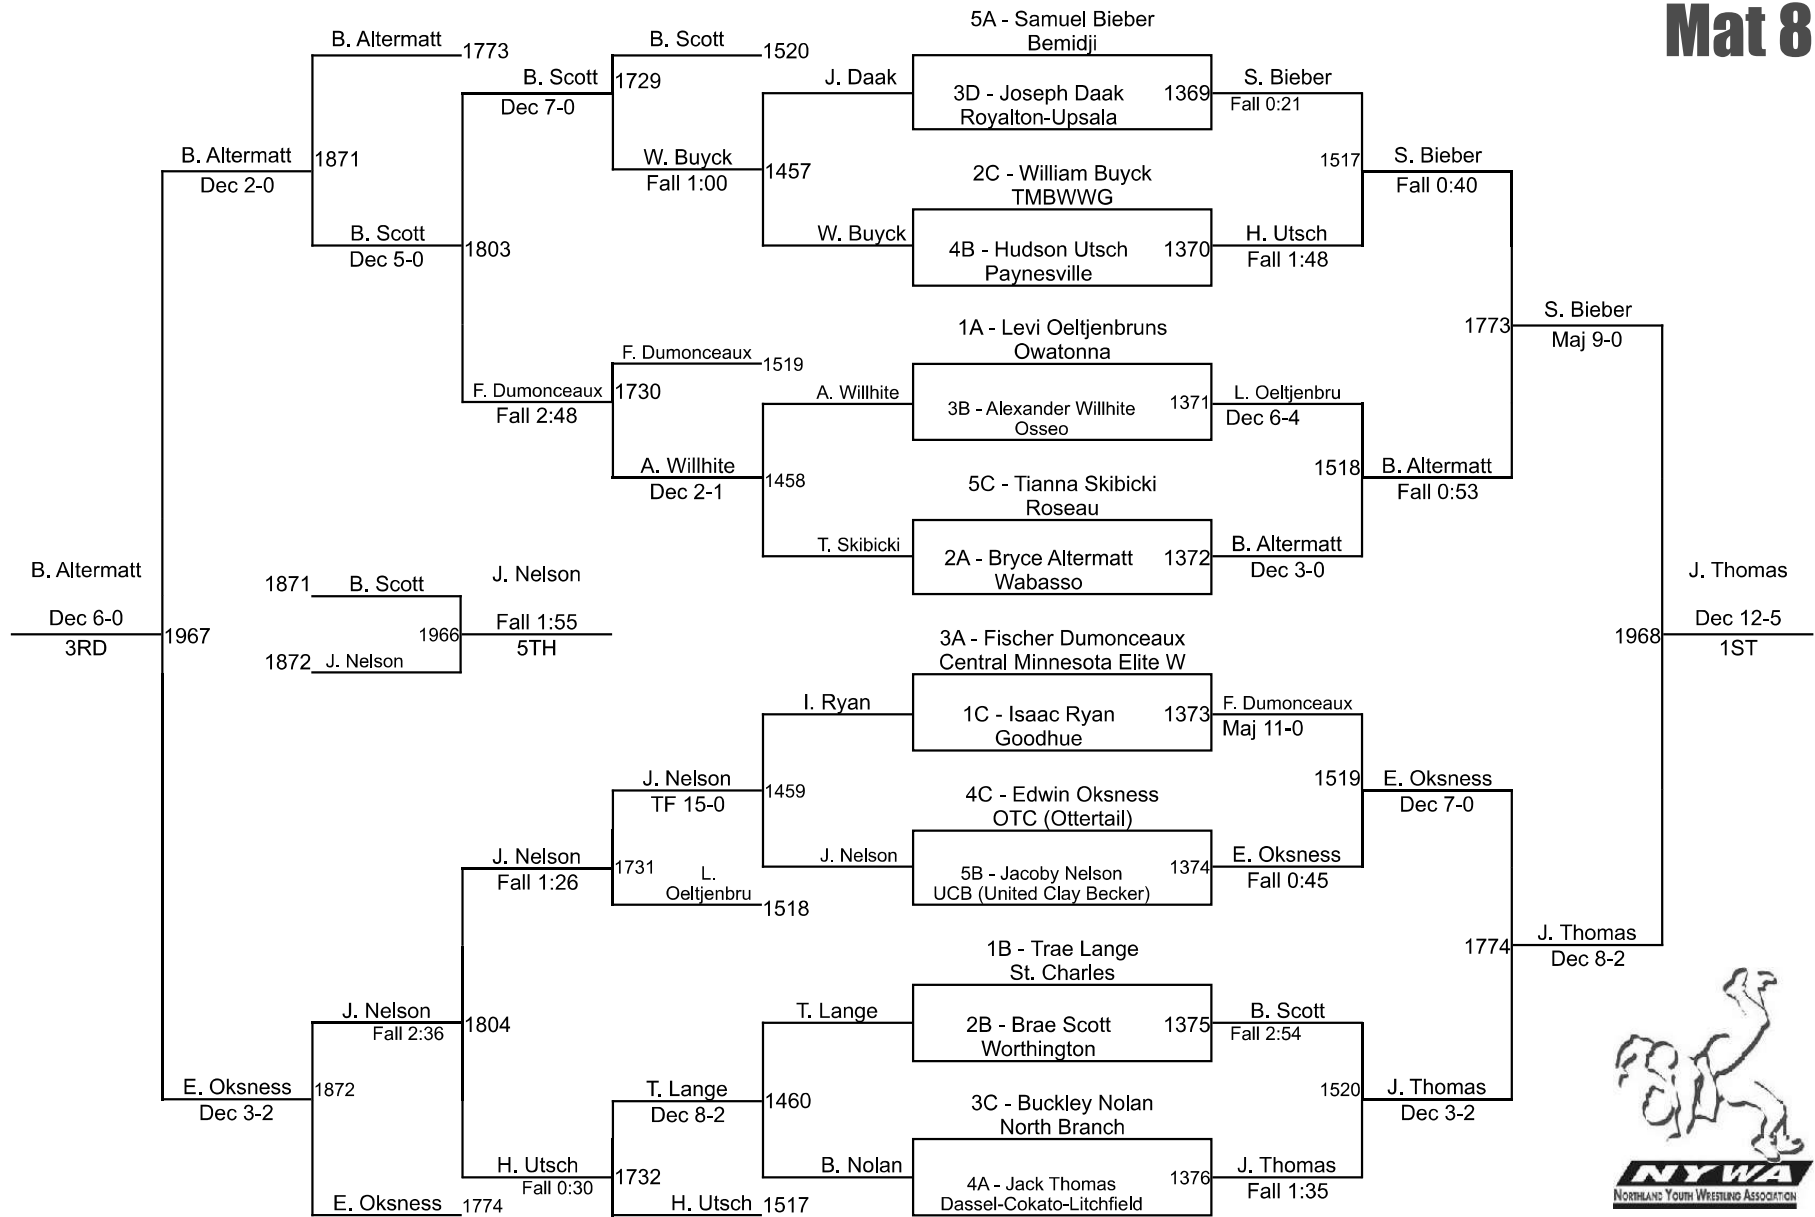

2025 NYWA State Tournament

3-4 76
Mat 4

2025 NYWA State Tournament

3-4 80
Mat 5

2025 NYWA State Tournament

3-4 85 Mat 6

2025 NYWA State Tournament

3-4 90
Mat 8