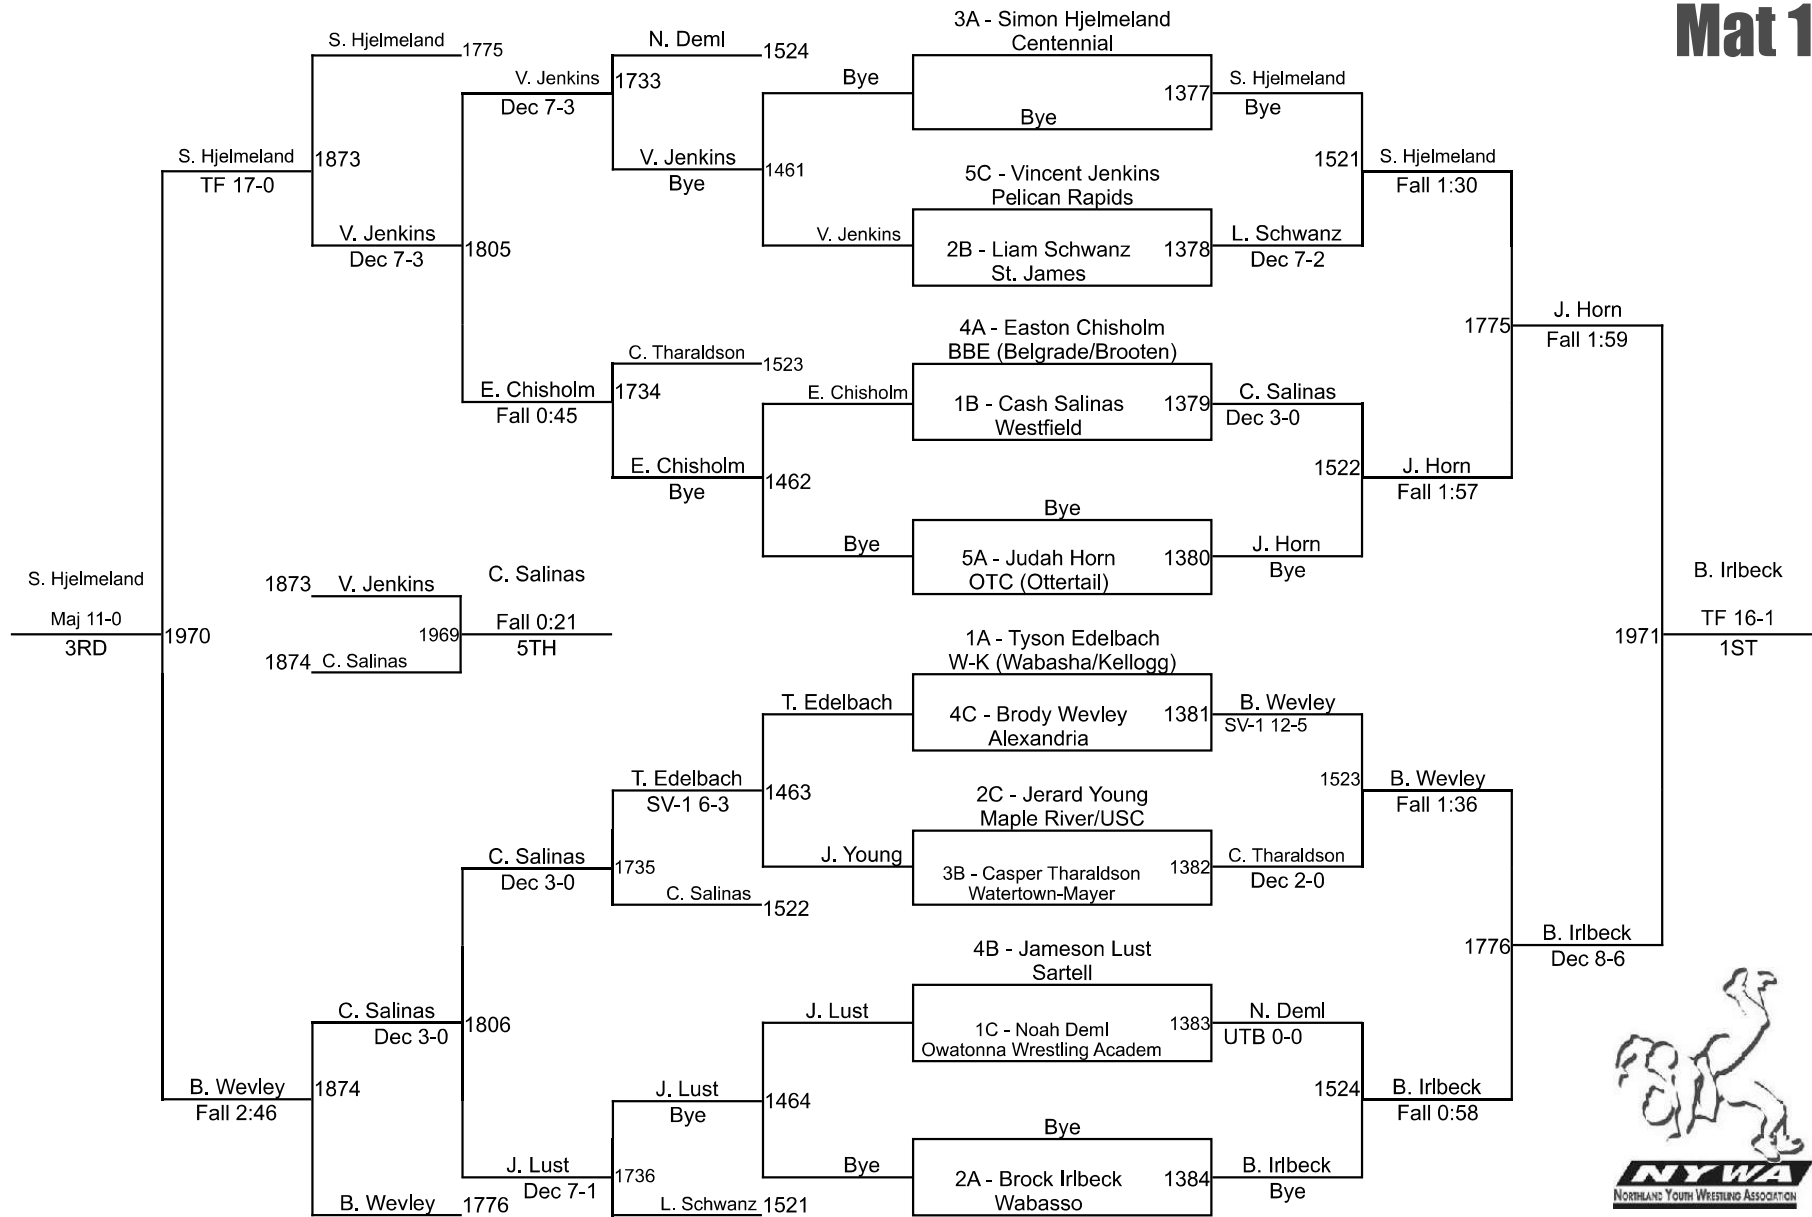

2025 NYWA State Tournament

3-4 95
Mat 1