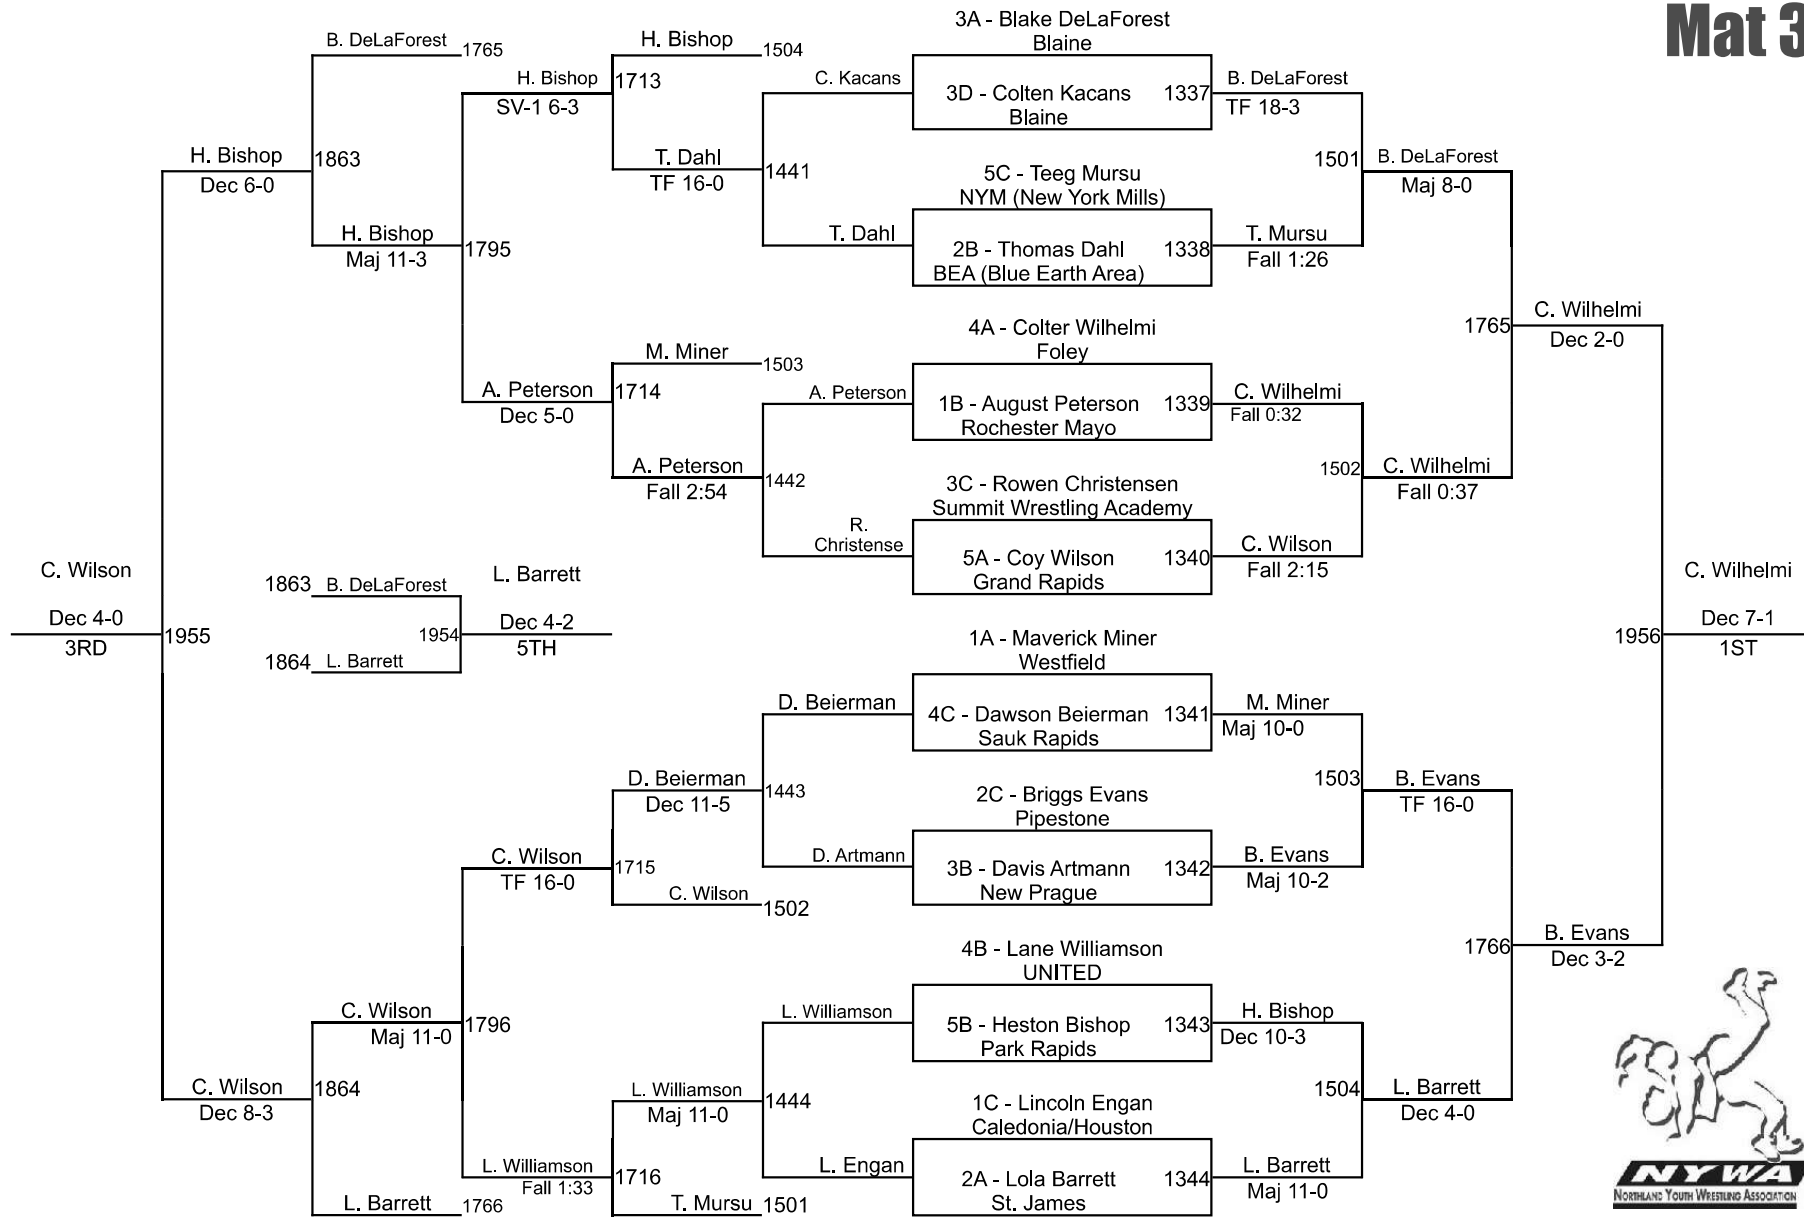

2025 NYWA State Tournament

3-4 60
Mat 8

2025 NYWA State Tournament

3-4 64
Mat 1

2025 NYWA State Tournament

3-4 68
Mat 2

2025 NYWA State Tournament

3-4 72
Mat 3