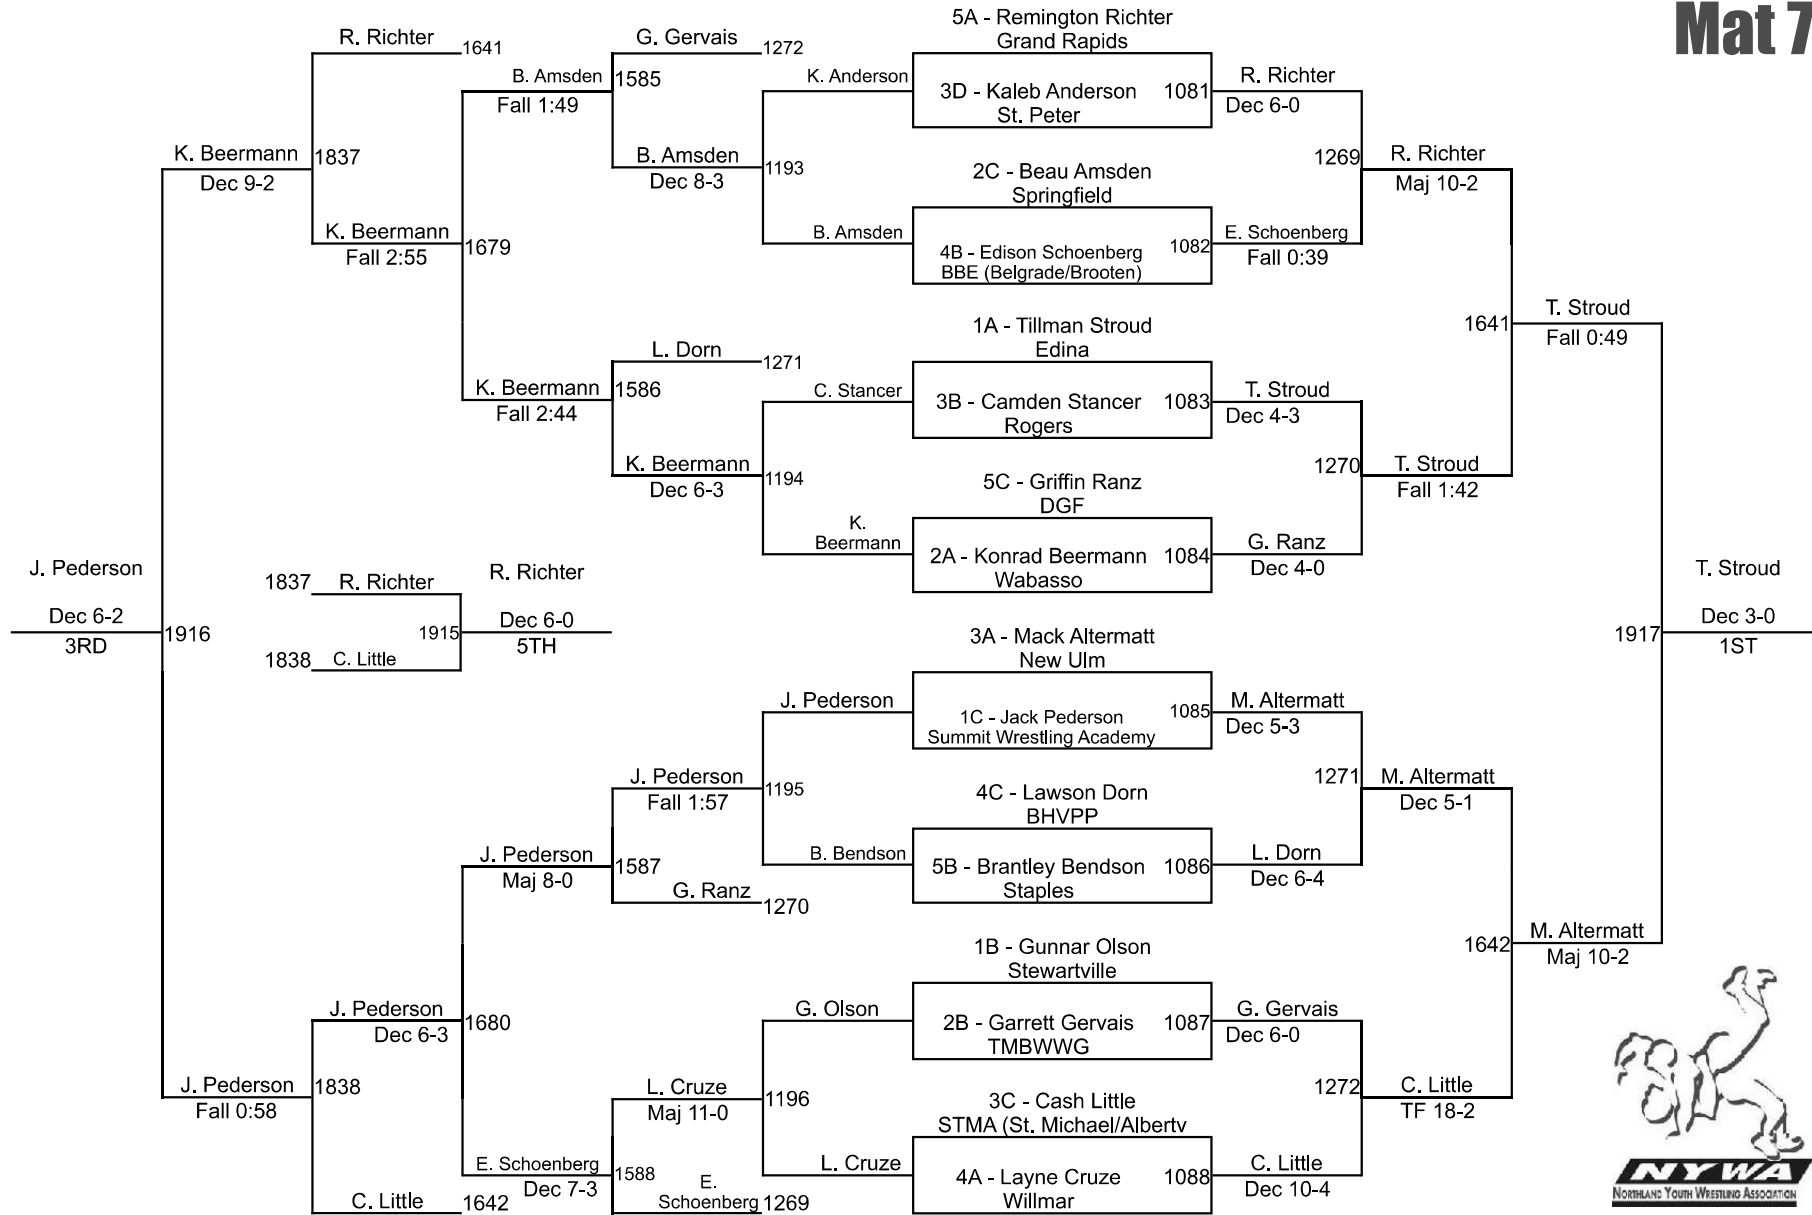

2025 NYWA State Tournament

1-2 50 Mat 2

2025 NYWA State Tournament

**1-2 54
Mat 8**

2025 NYWA State Tournament

1-2 57
Mat 7

2025 NYWA State Tournament

1-2 61
Mat 1