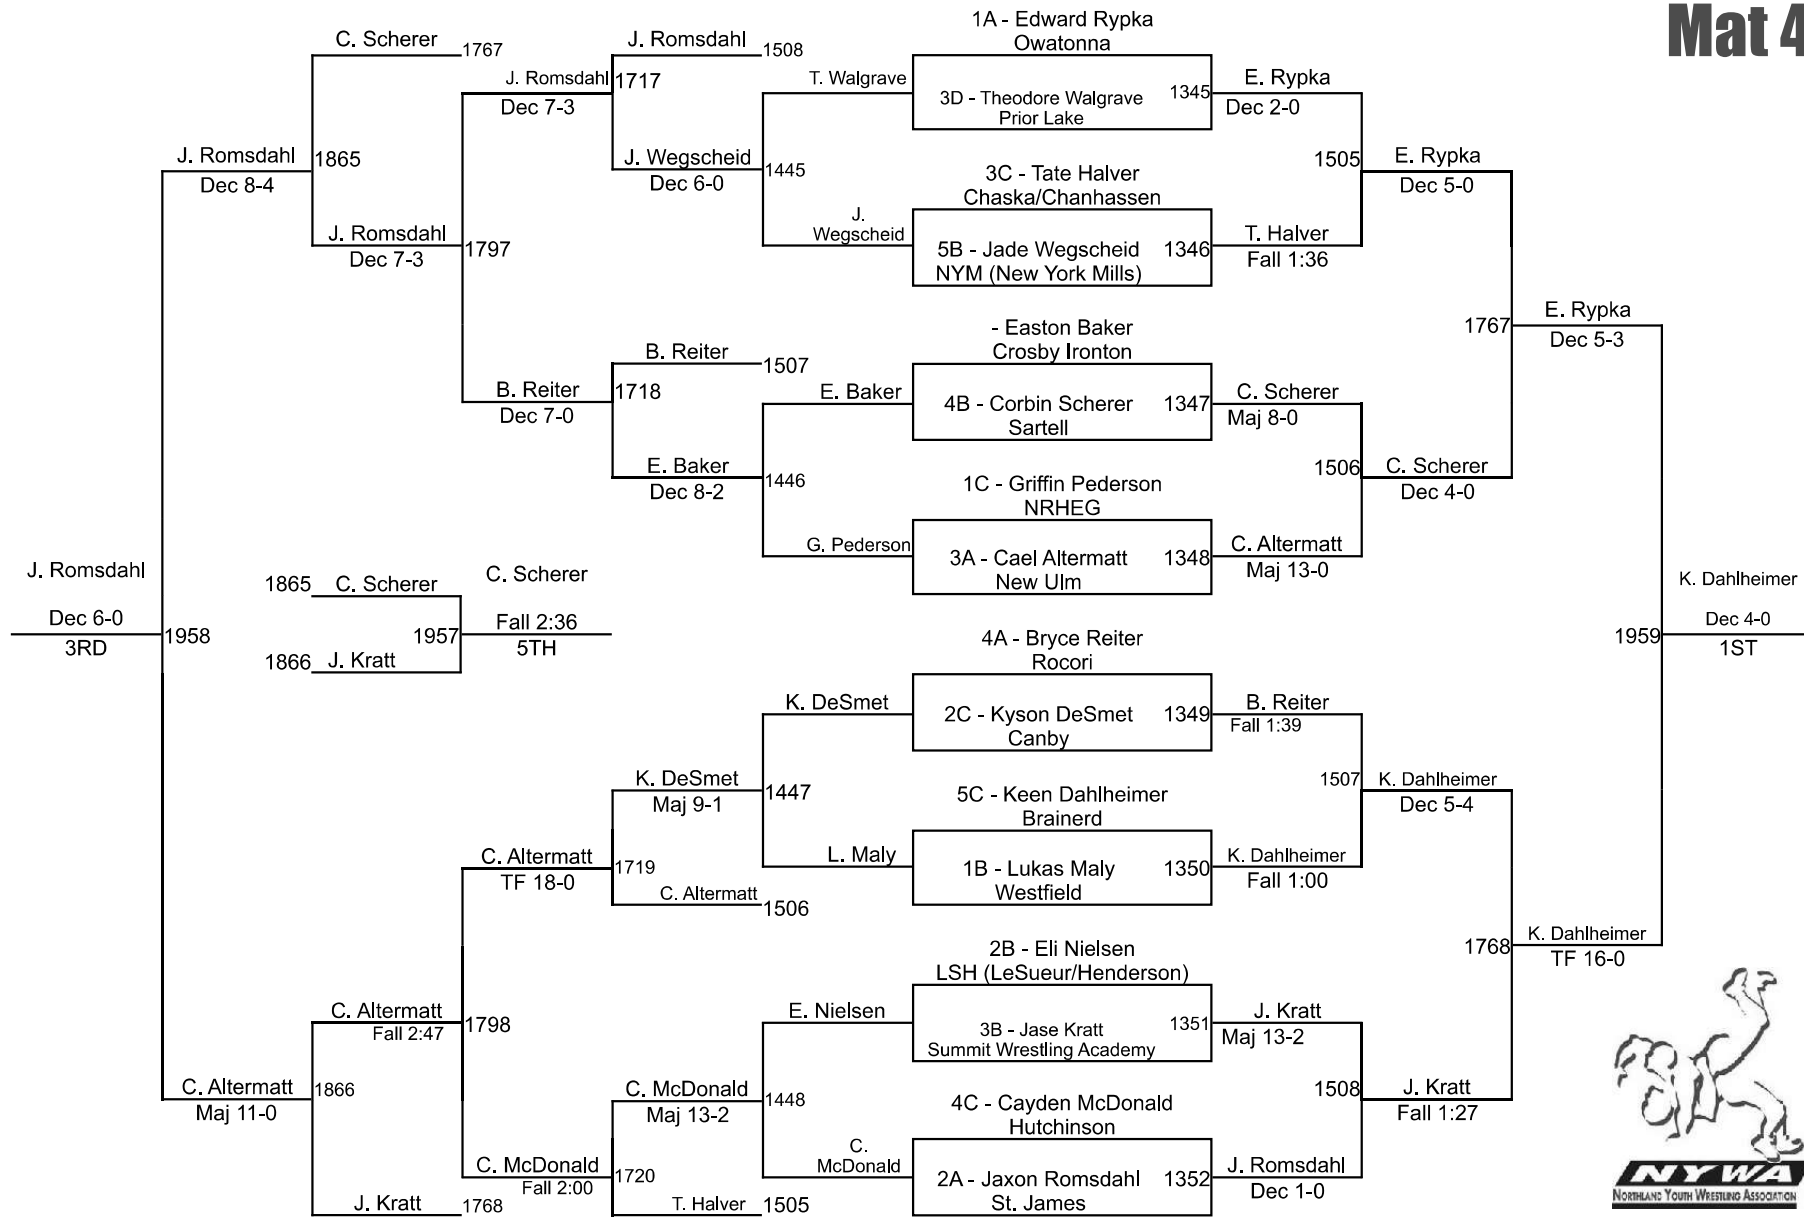

2025 NYWA State Tournament

3-4 76
Mat 4