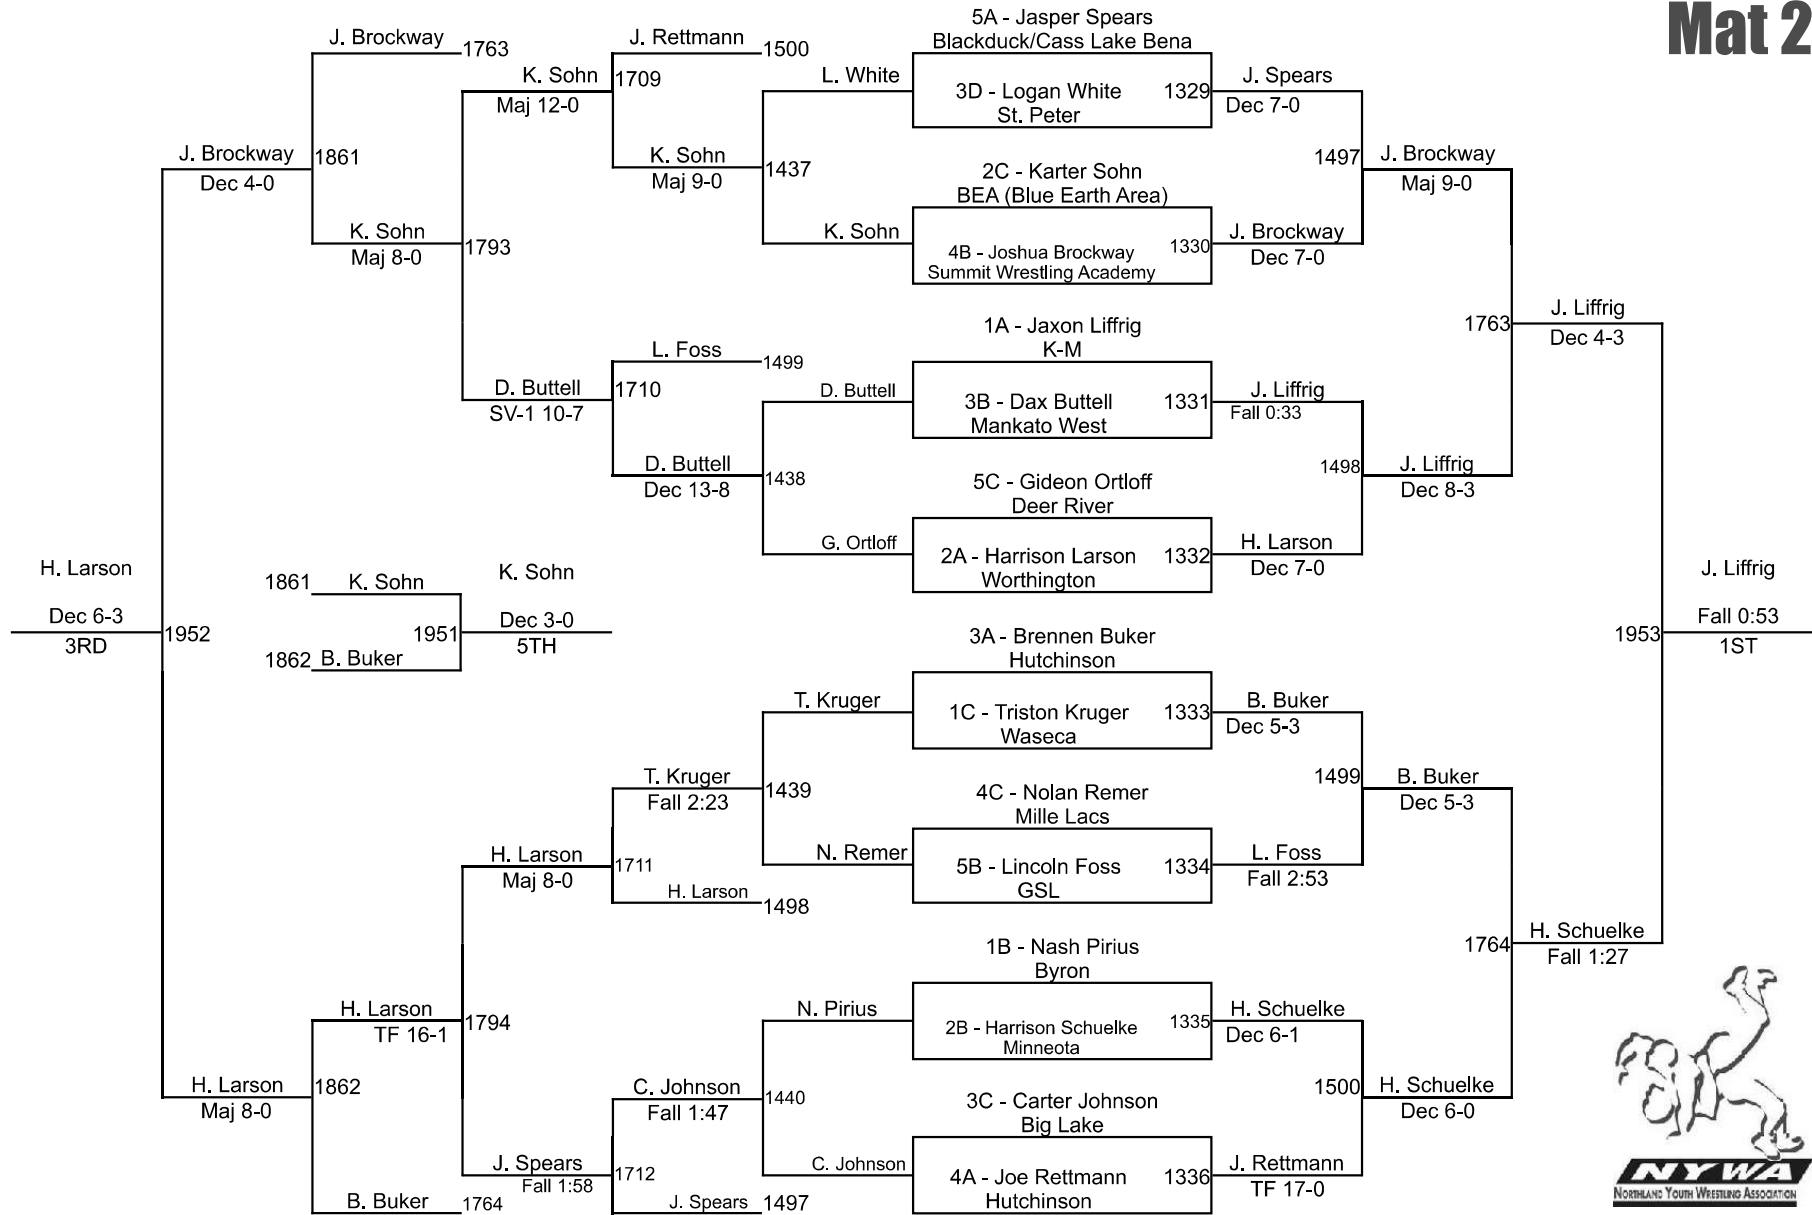

2025 NYWA State Tournament

3-4 60
Mat 8

2025 NYWA State Tournament

3-4 64
Mat 1

2025 NYWA State Tournament

3-4 68
Mat 2

2025 NYWA State Tournament

3-4 72
Mat 3