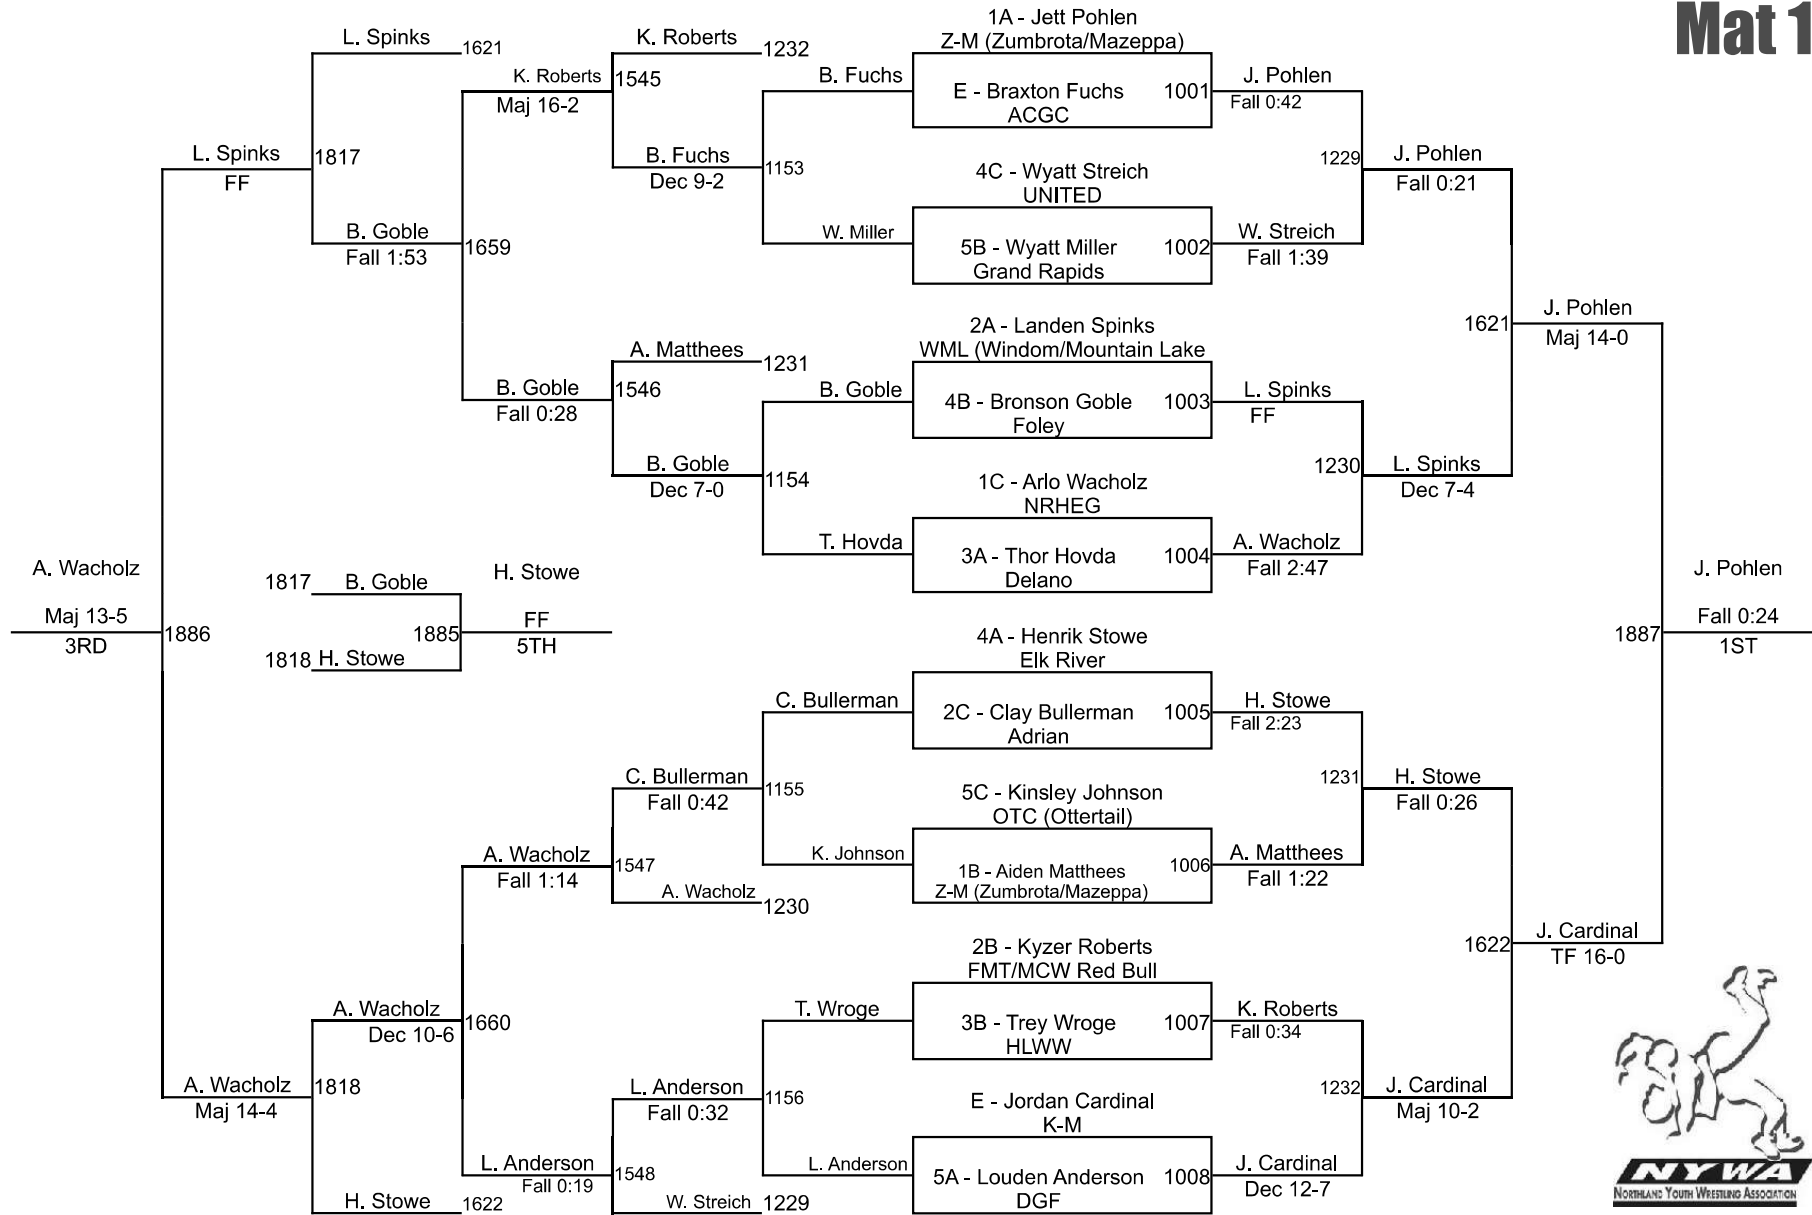

2025 NYWA State Tournament

K 40 Mat 1

2025 NYWA State Tournament

K 45 Mat 2

2025 NYWA State Tournament

K 50 Mat 3

2025 NYWA State Tournament

K 55
Mat 4