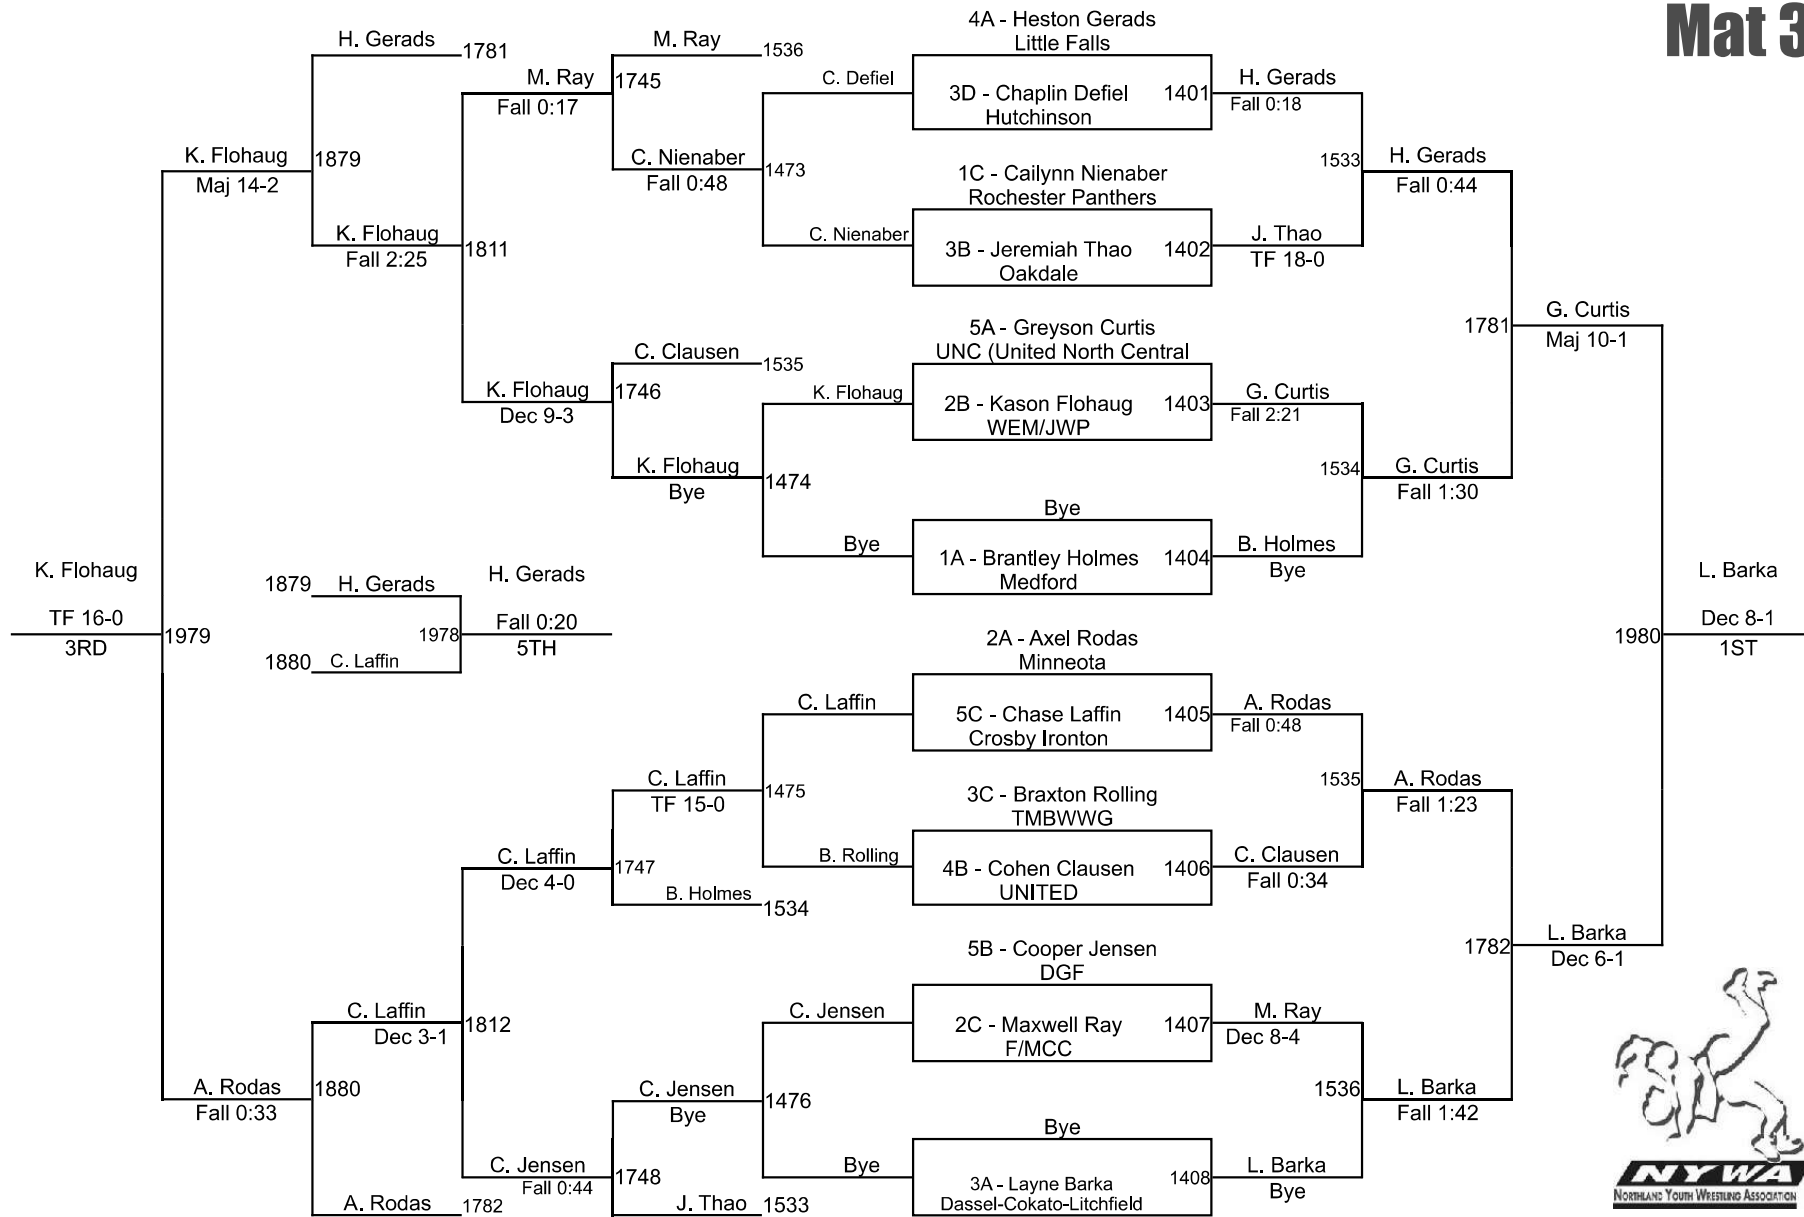

2025 NYWA State Tournament

3-4 95
Mat 1

2025 NYWA State Tournament

3-4 100 Mat 5

2025 NYWA State Tournament

3-4 105
Mat 6

2025 NYWA State Tournament

3-4 110 Mat 3