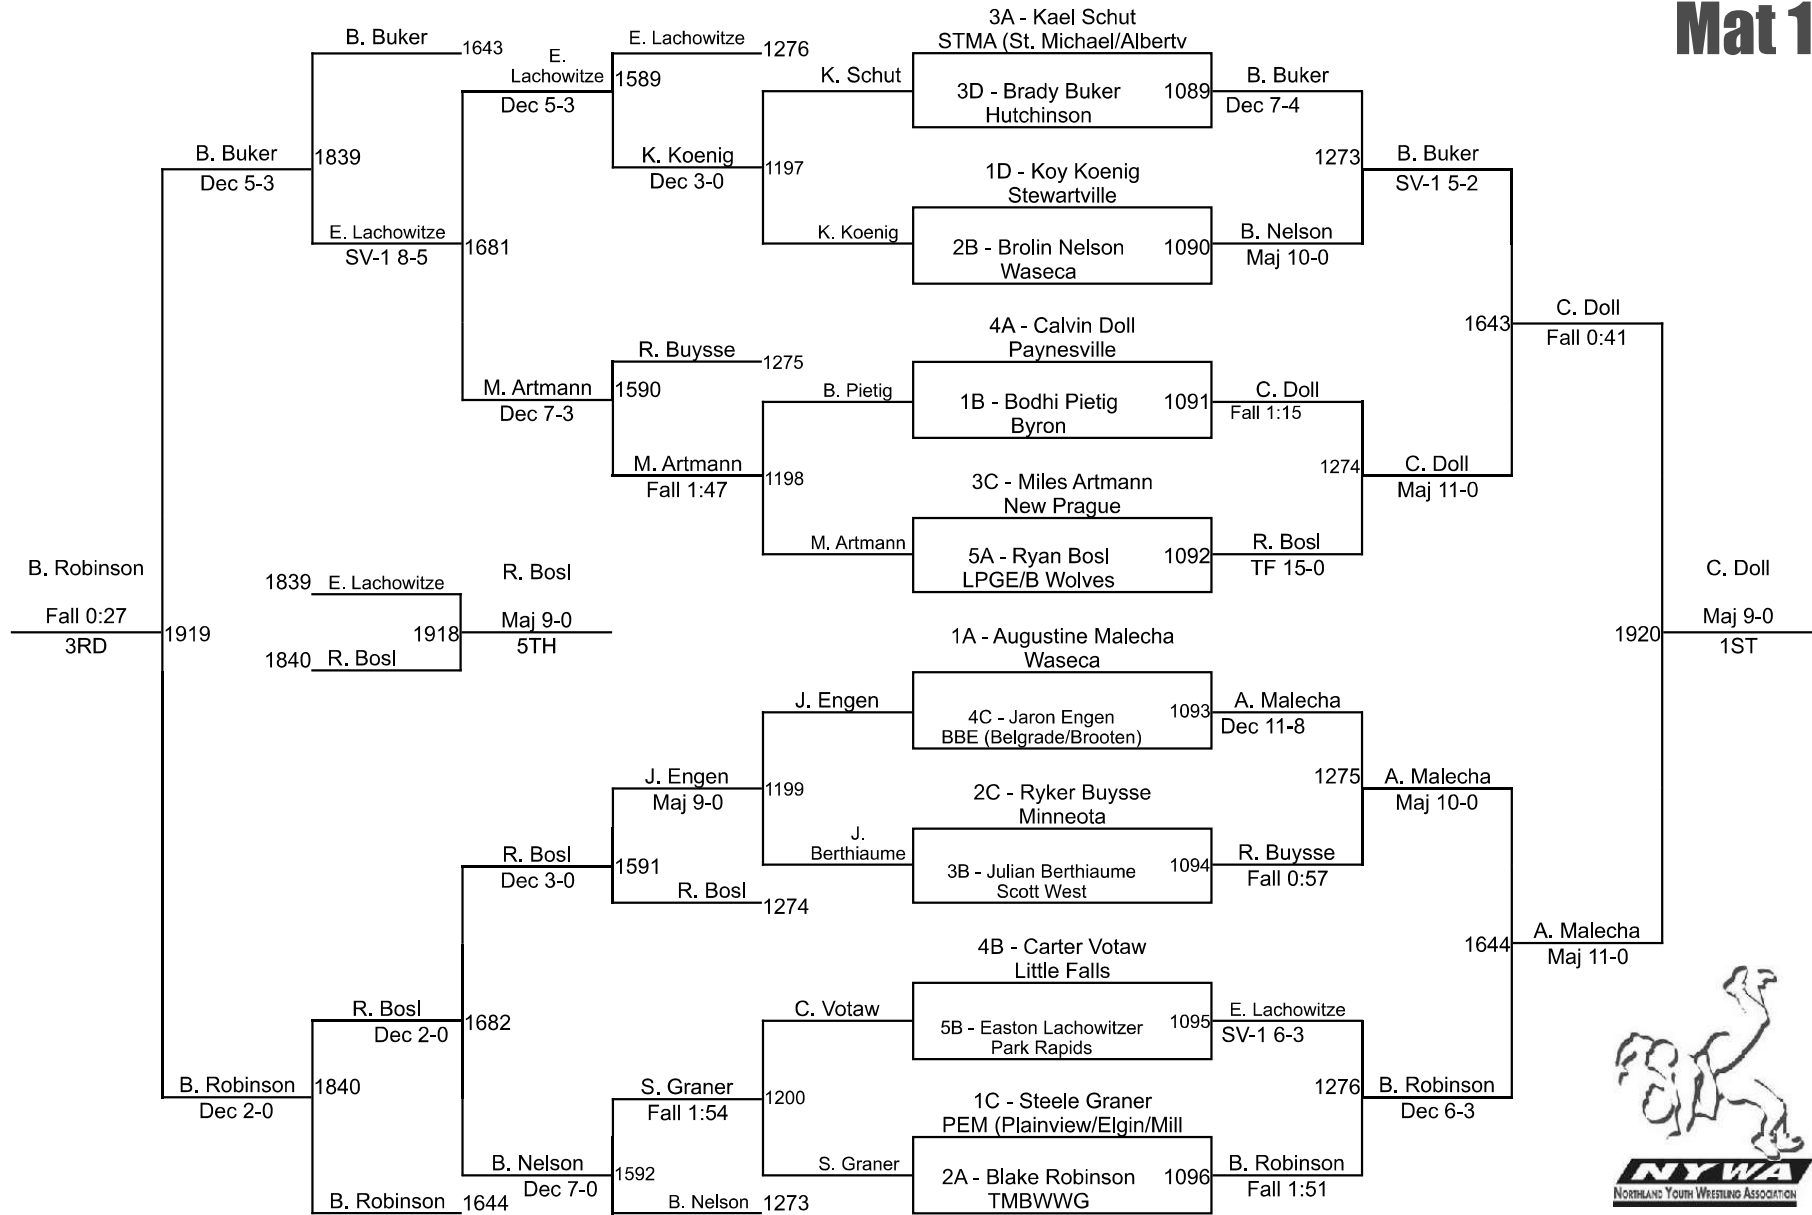

2025 NYWA State Tournament

1-2 50 Mat 2

2025 NYWA State Tournament

**1-2 54
Mat 8**

2025 NYWA State Tournament

1-2 57
Mat 7

2025 NYWA State Tournament

1-2 61
Mat 1