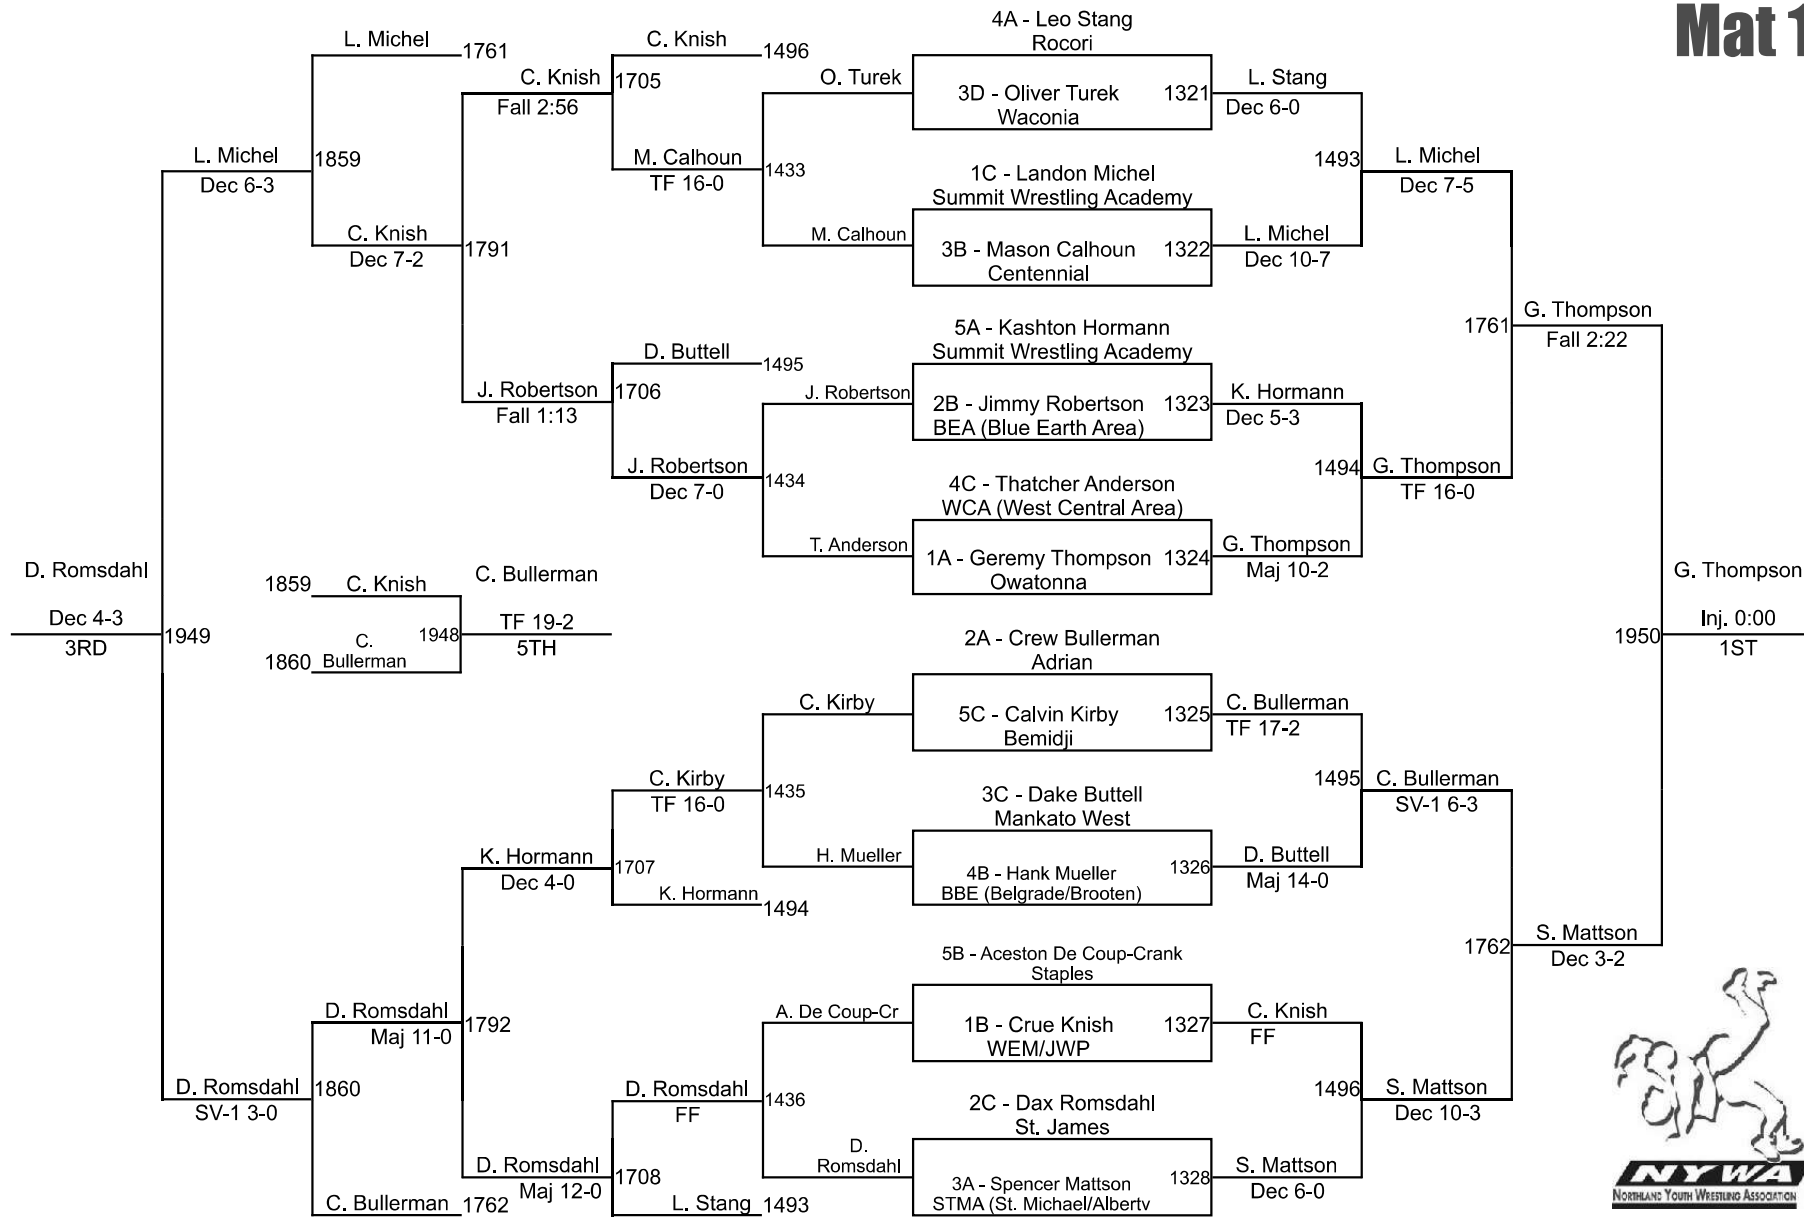

2025 NYWA State Tournament

3-4 64
Mat 1