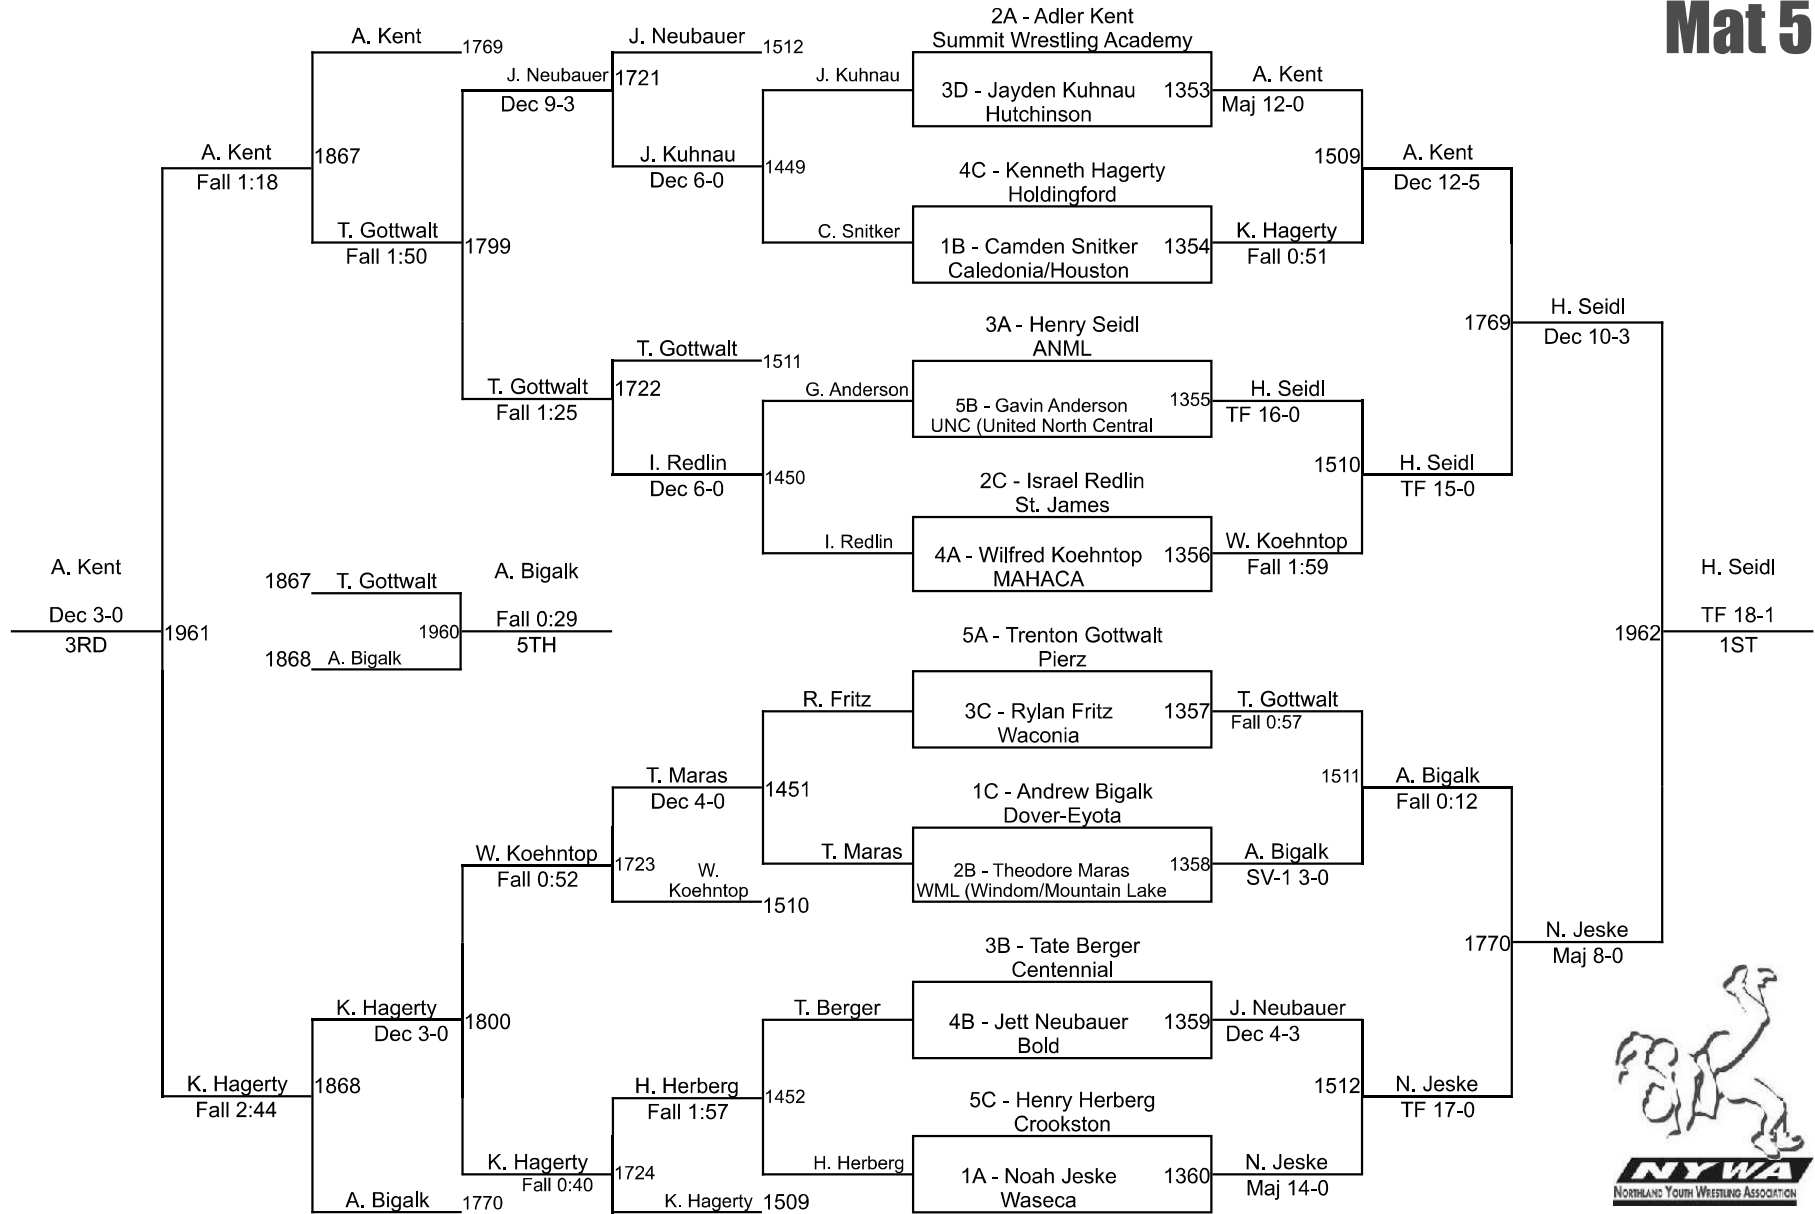

2025 NYWA State Tournament

3-4 80
Mat 5