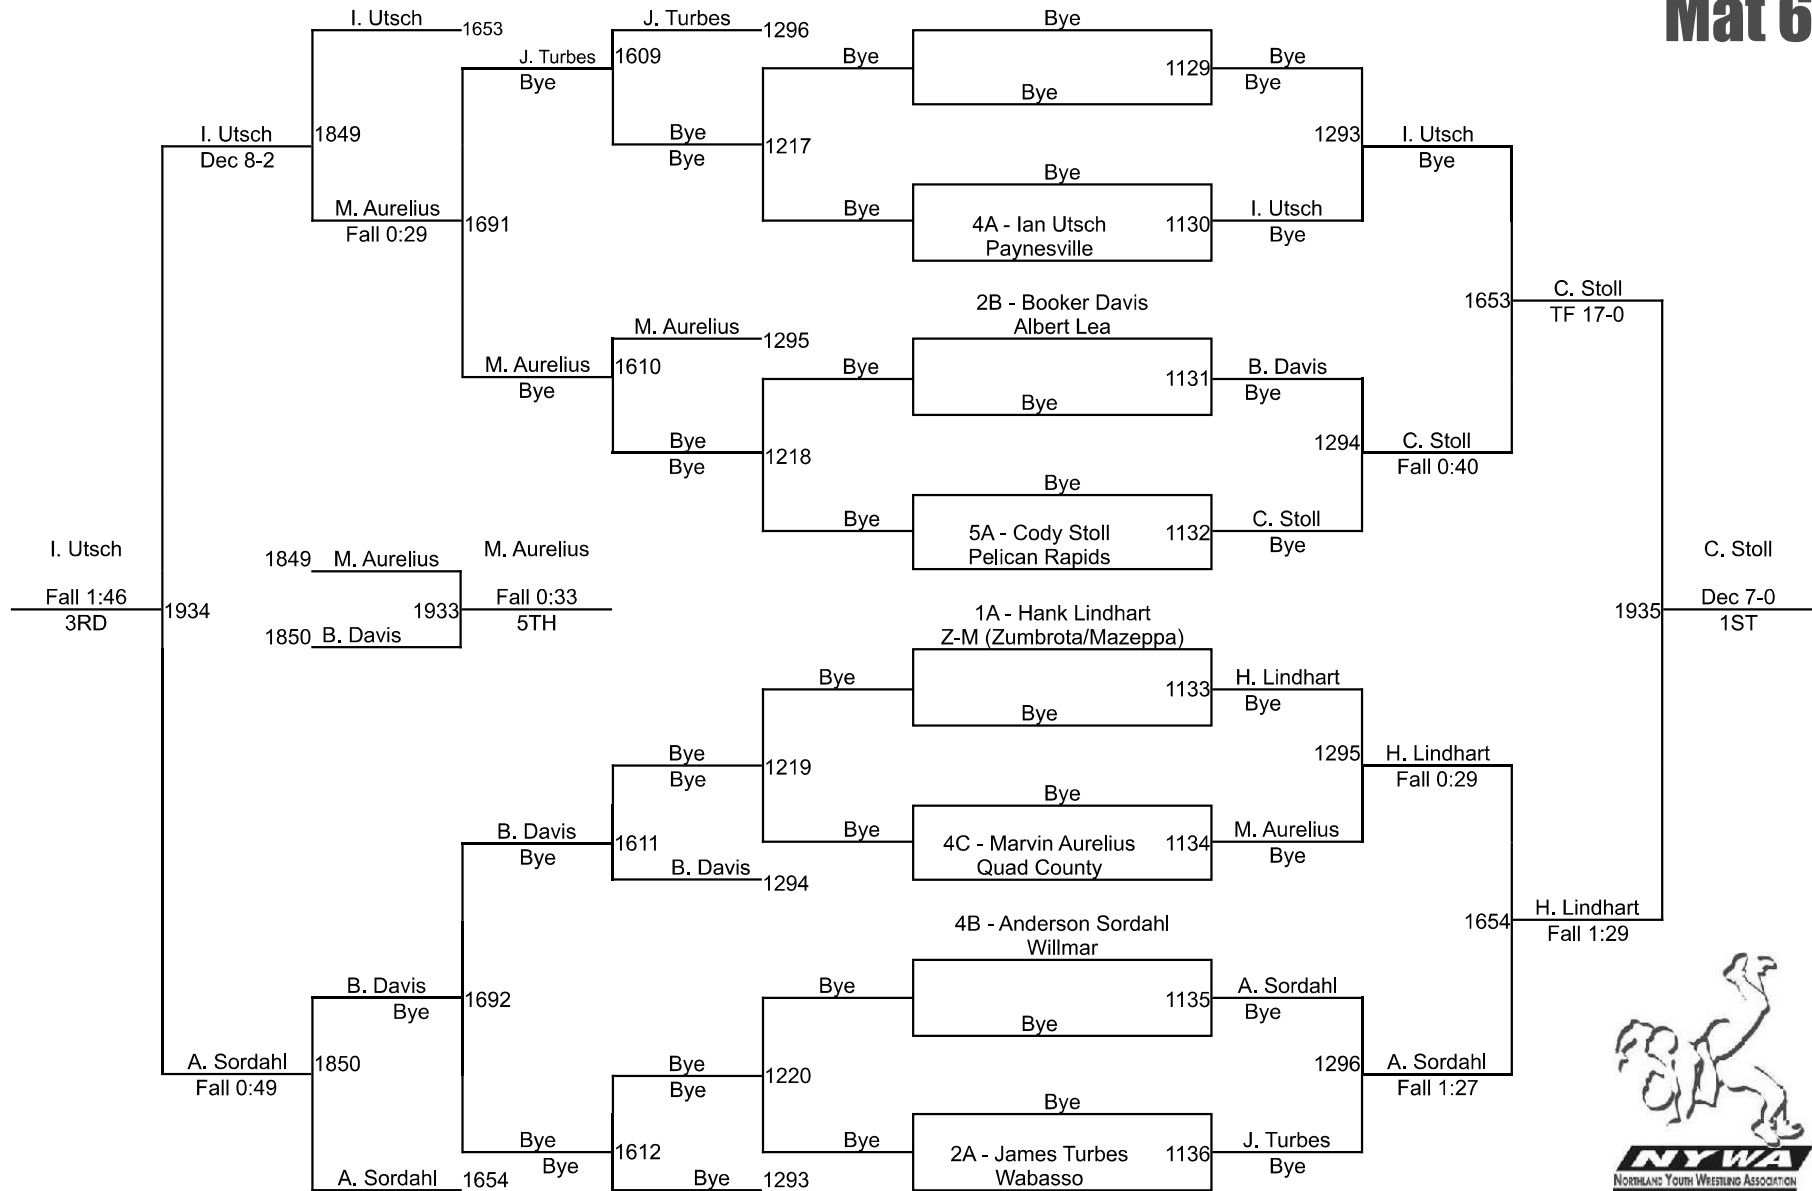

2025 NYWA State Tournament

1-2 85
Mat 6