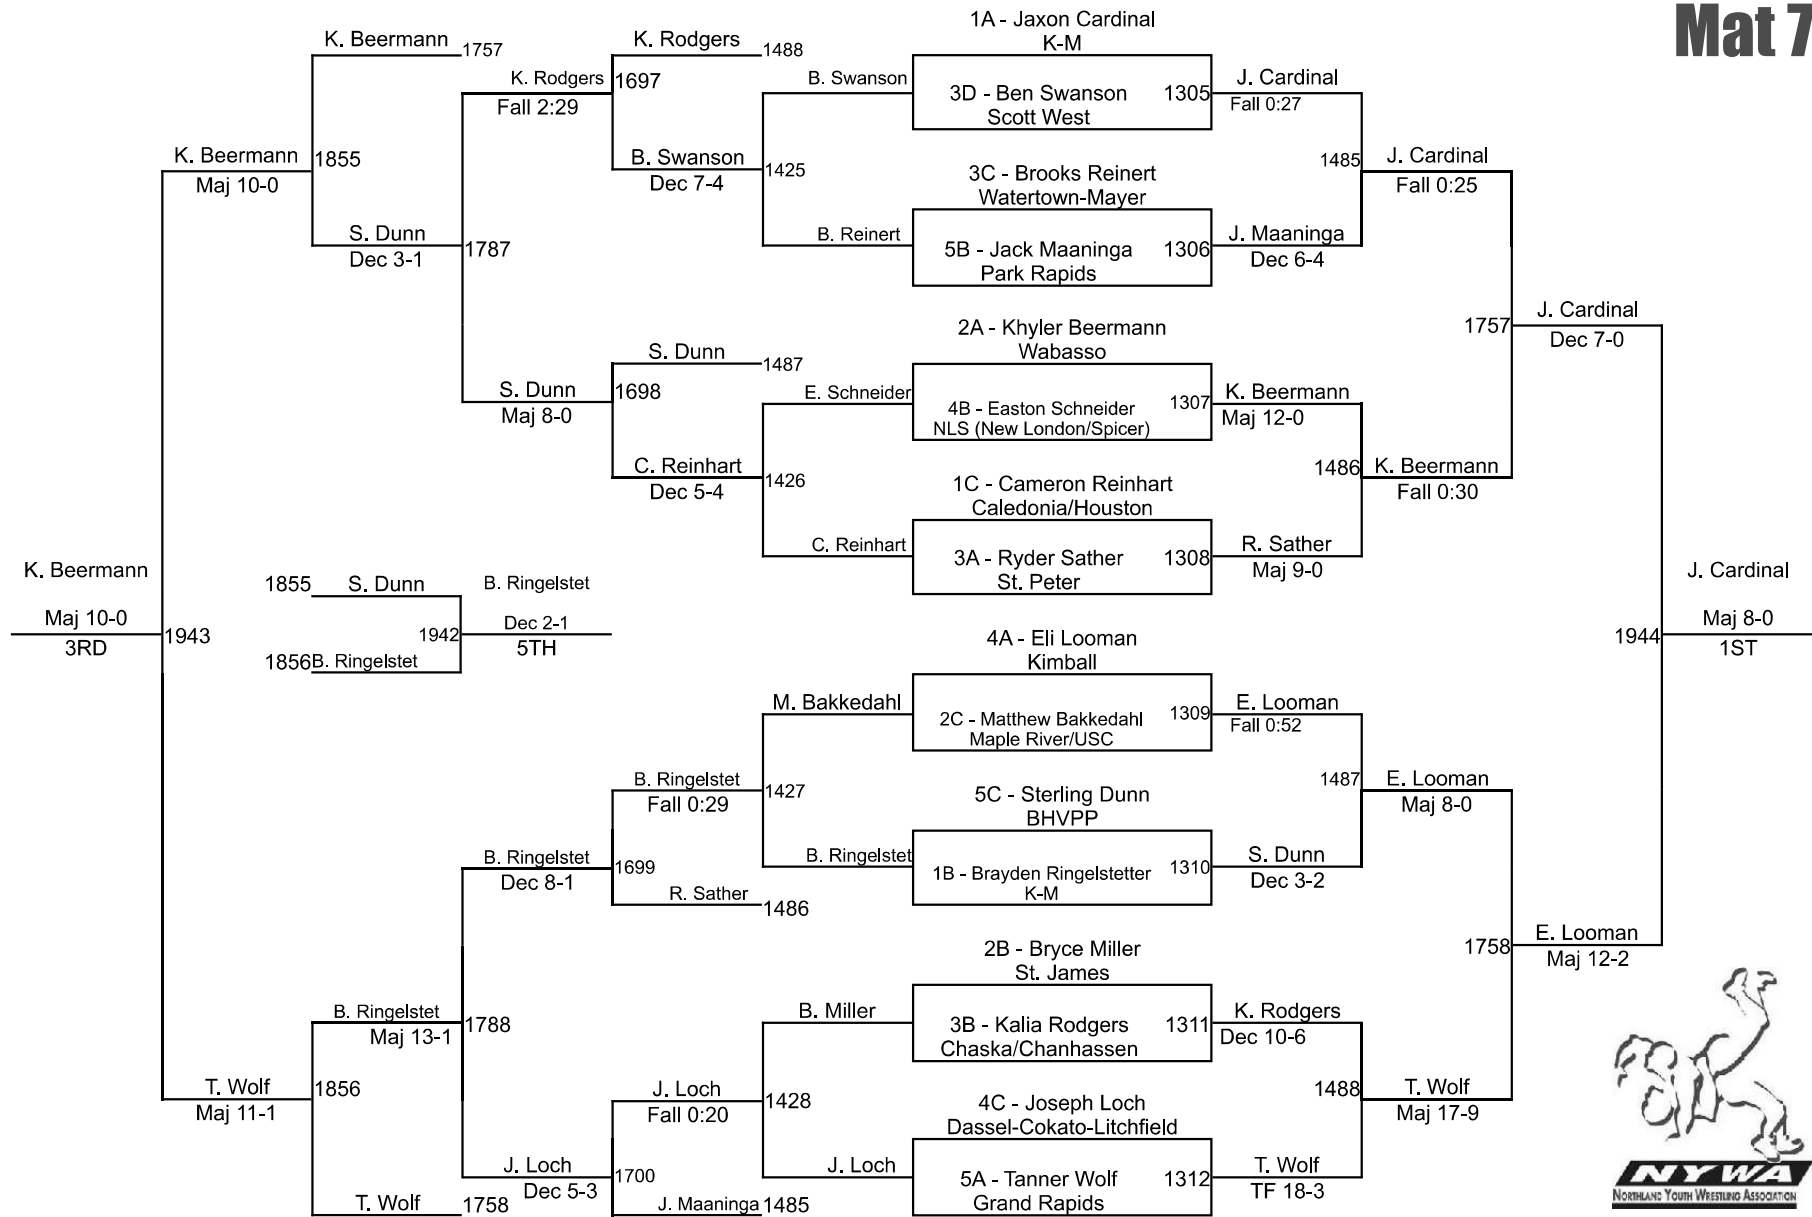

2025 NYWA State Tournament

1-2 85
Mat 6

2025 NYWA State Tournament

1-2 90
Mat 5

2025 NYWA State Tournament

1-2 130
Mat 5

2025 NYWA State Tournament

3-4 55
Mat 7