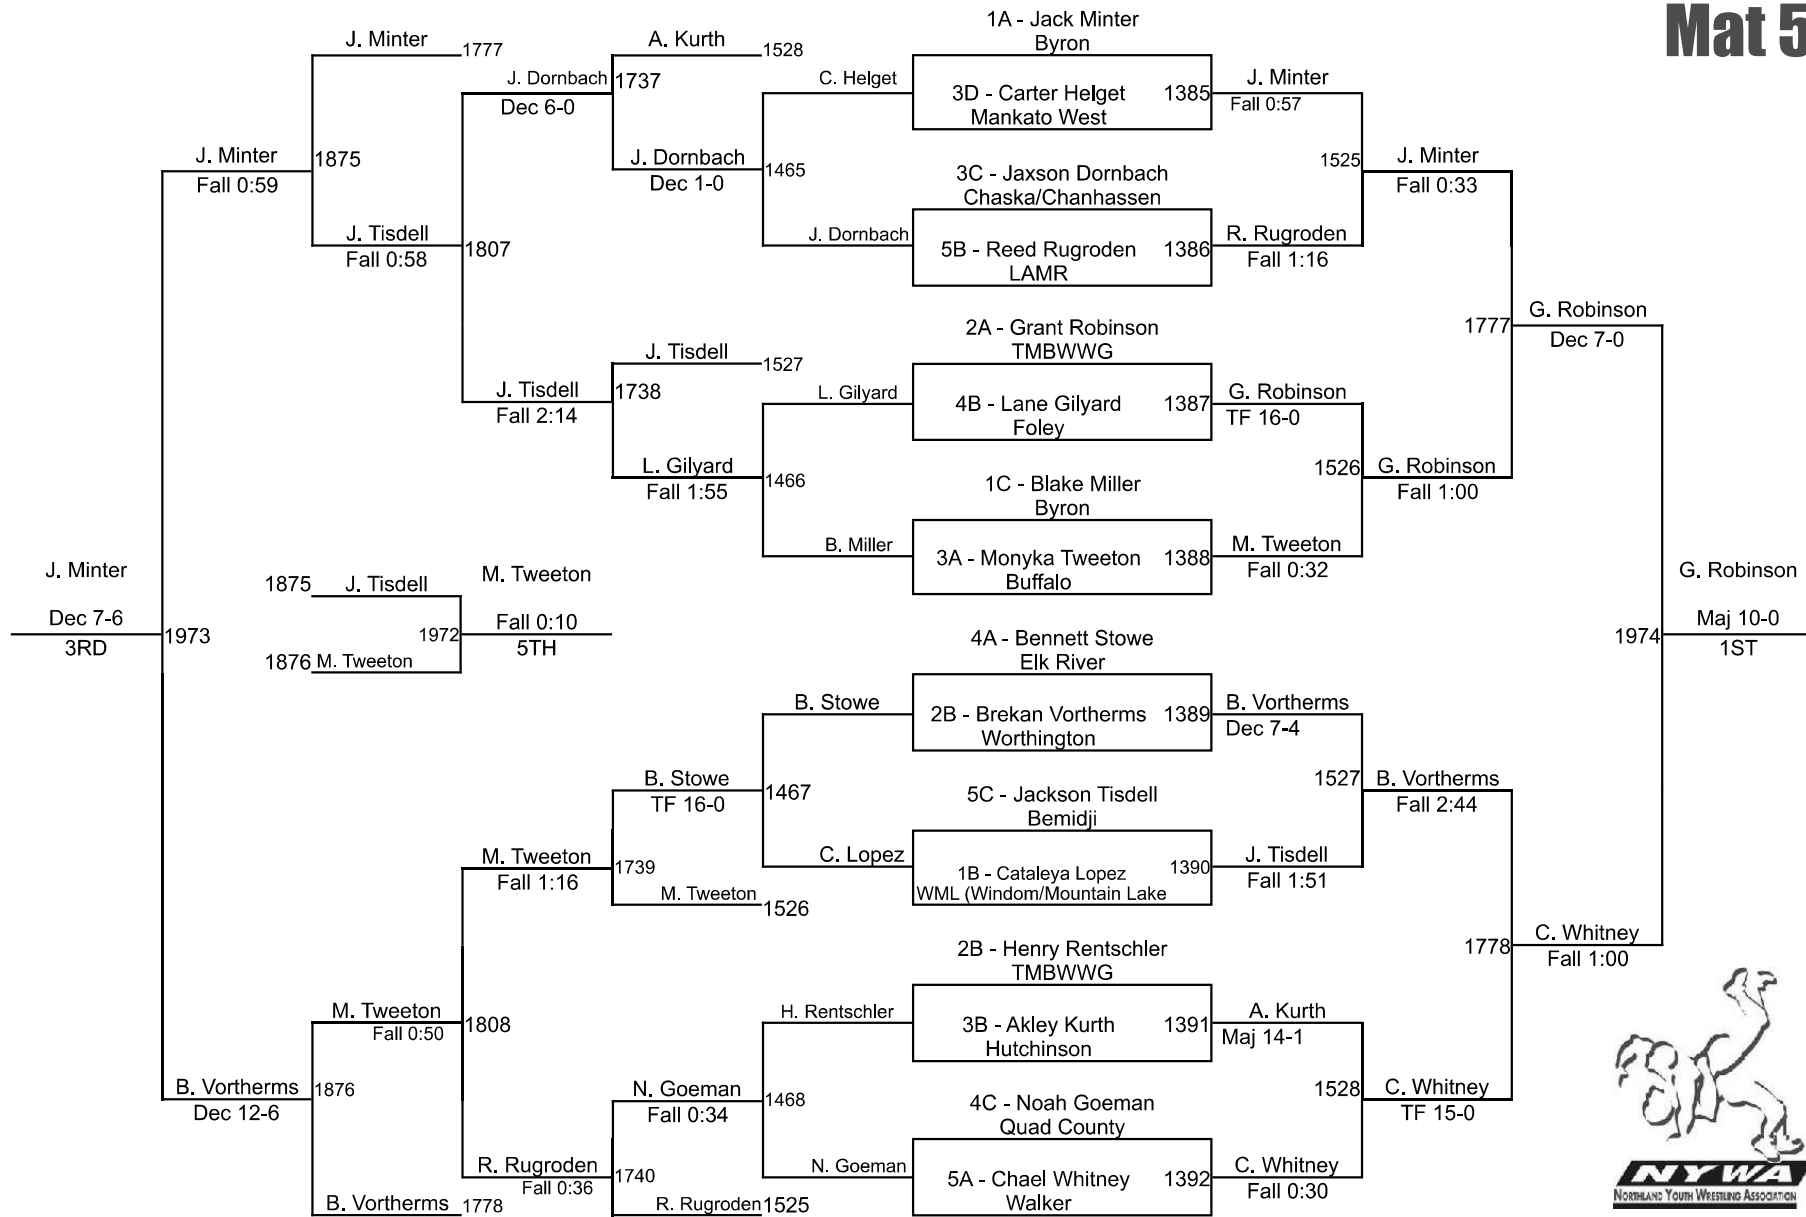

2025 NYWA State Tournament

3-4 100 Mat 5