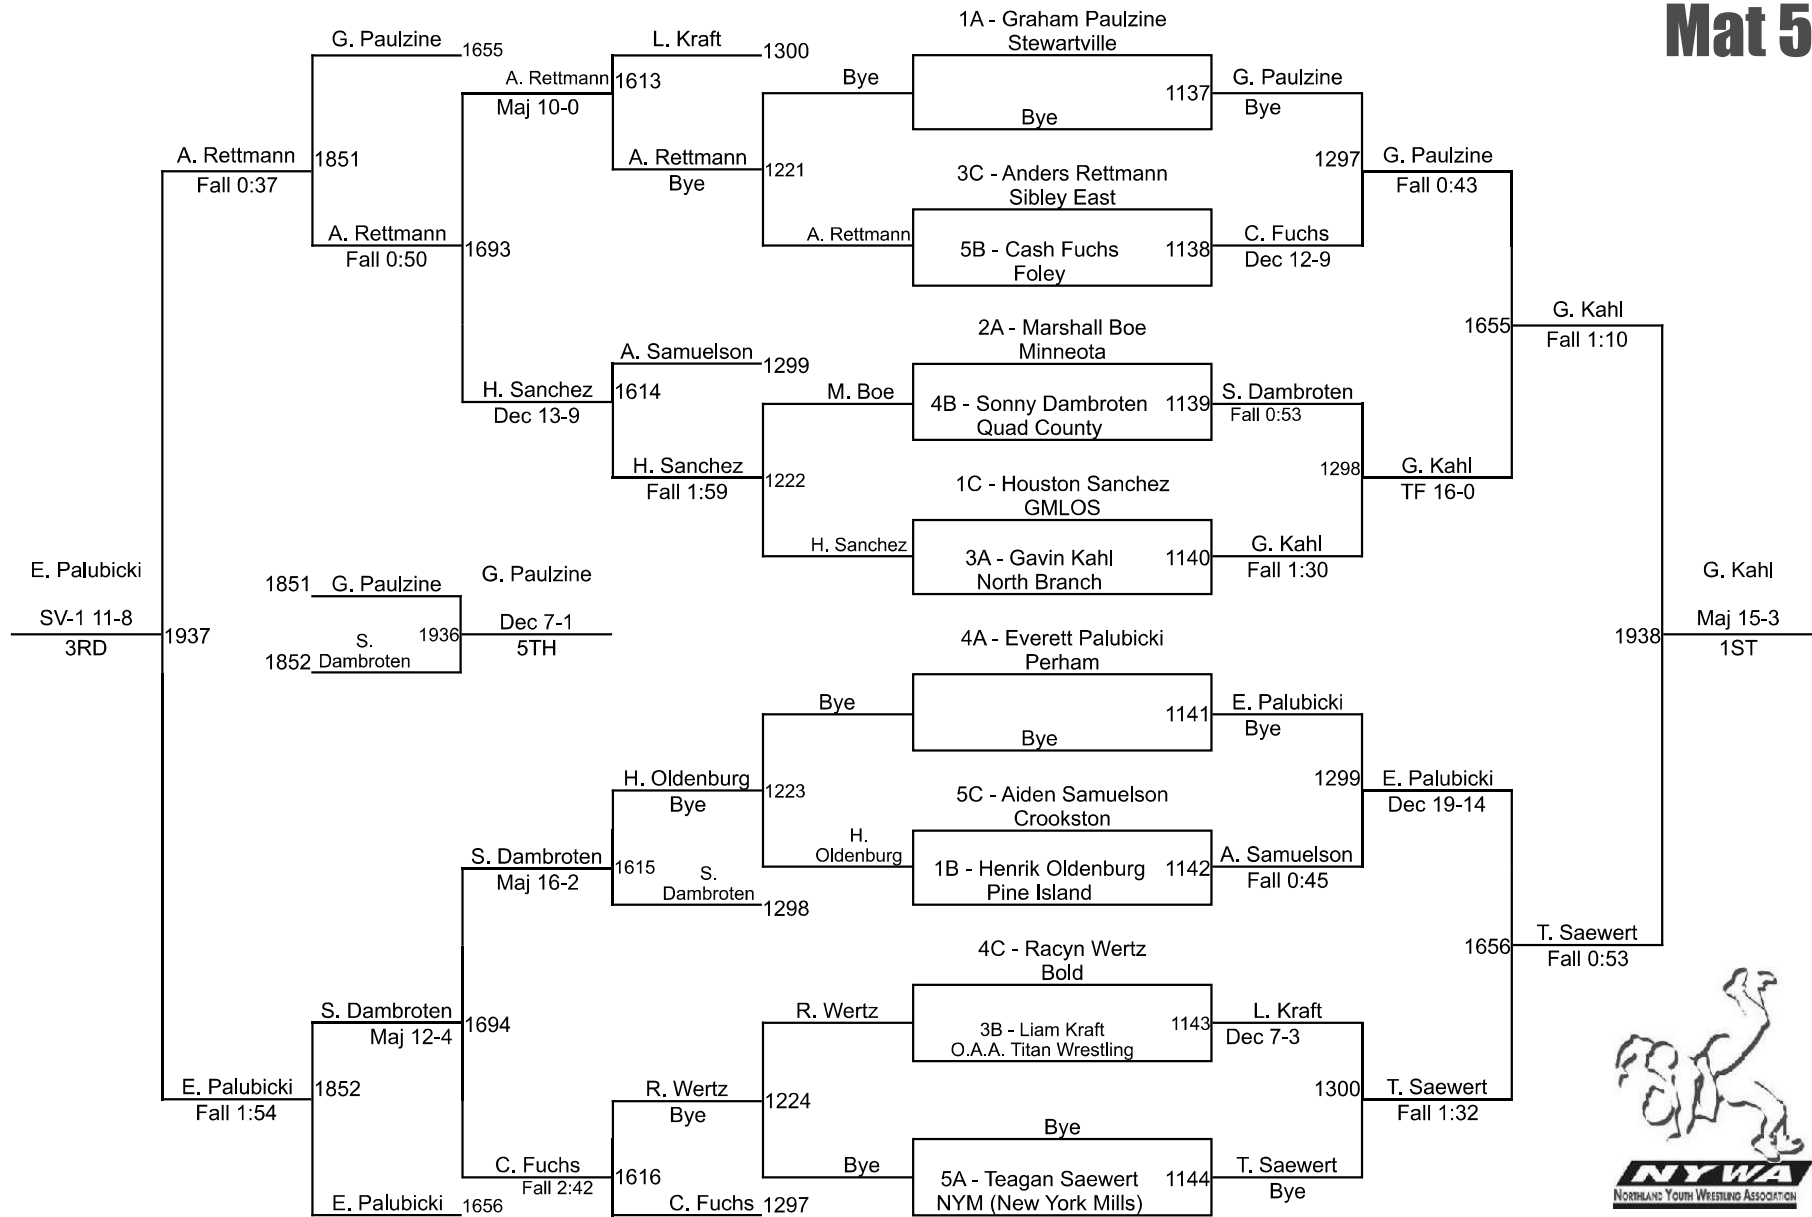

2025 NYWA State Tournament

1-2 90
Mat 5