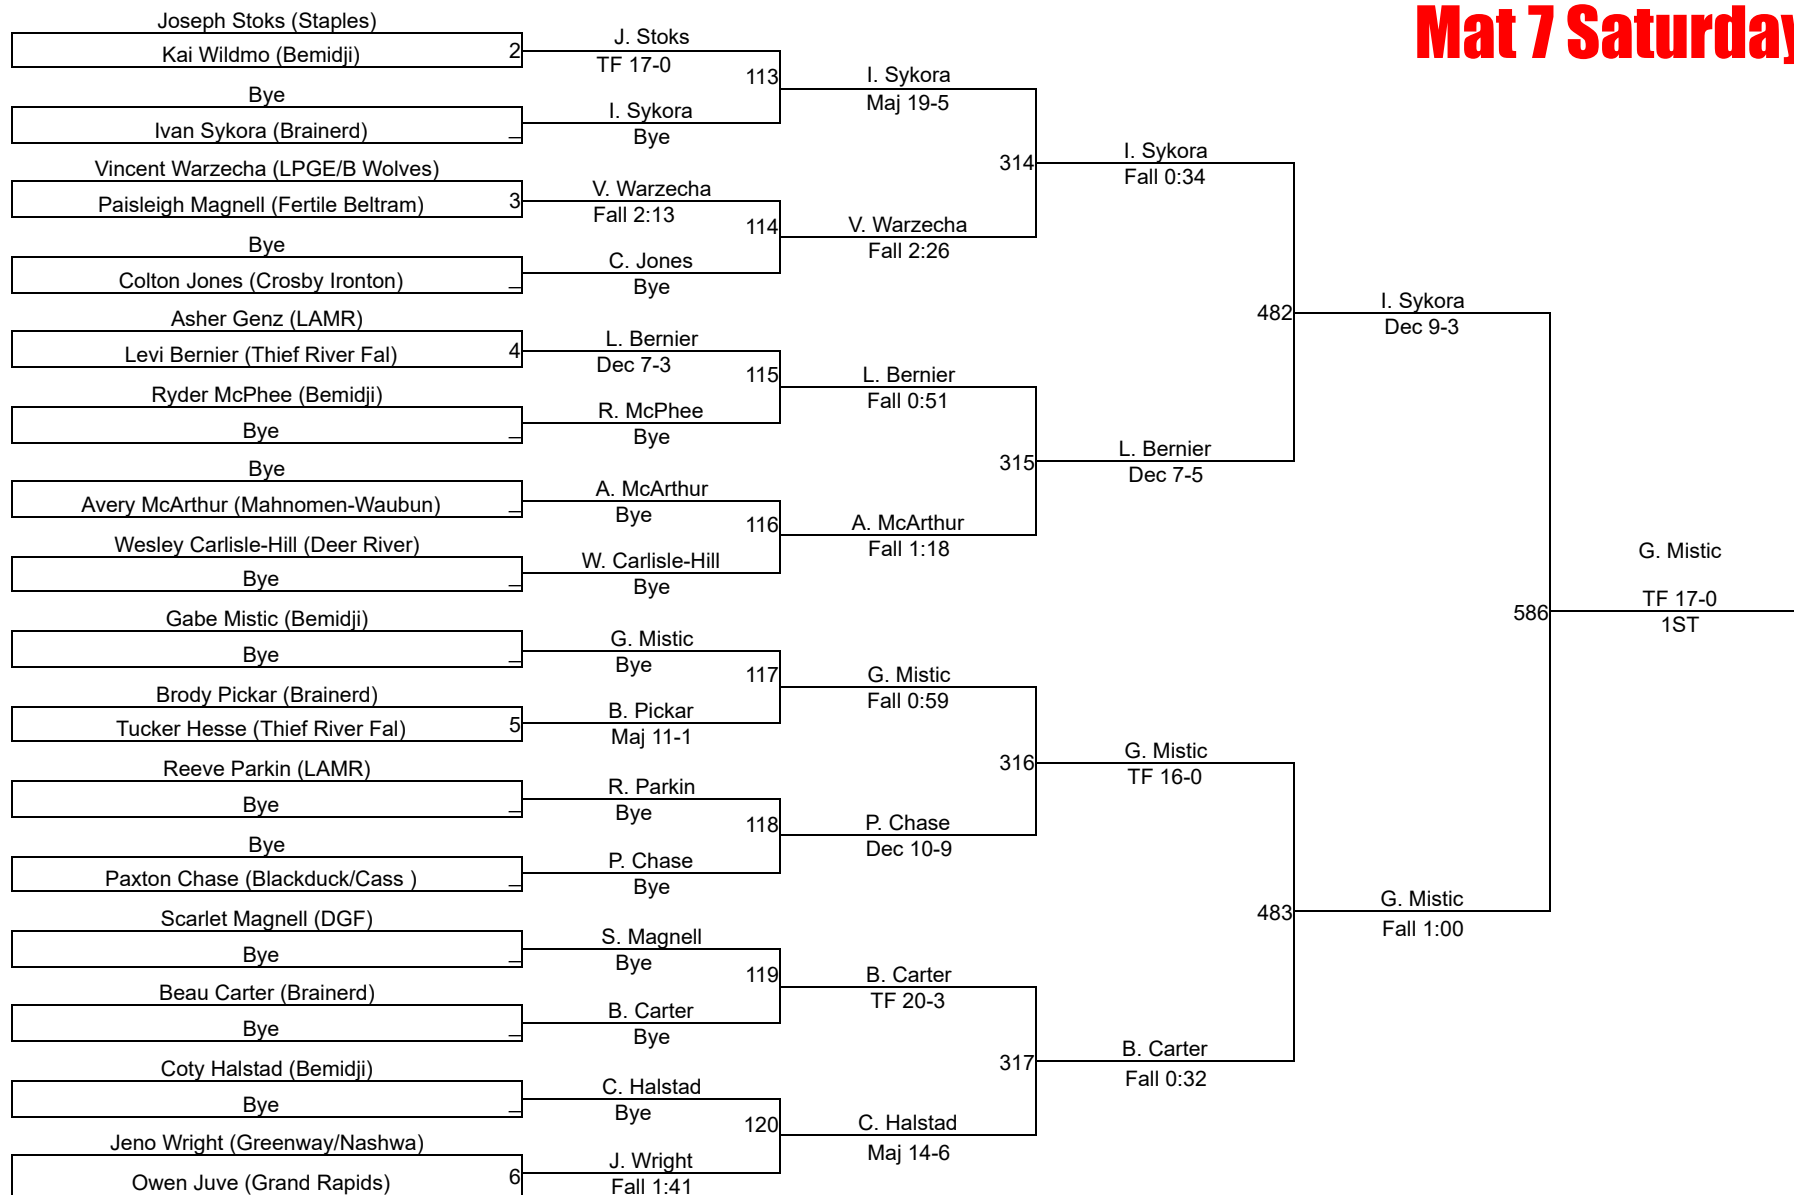

NYWA Bemidji 2025

PreK-K 40 Mat 8 Saturday

NYWA Bemidji 2025

PreK-K 45 Mat 9 Saturday

PreK-K 45

NYWA Bemidji 2025

PreK-K 50 Mat 7 Saturday

PreK-K 50