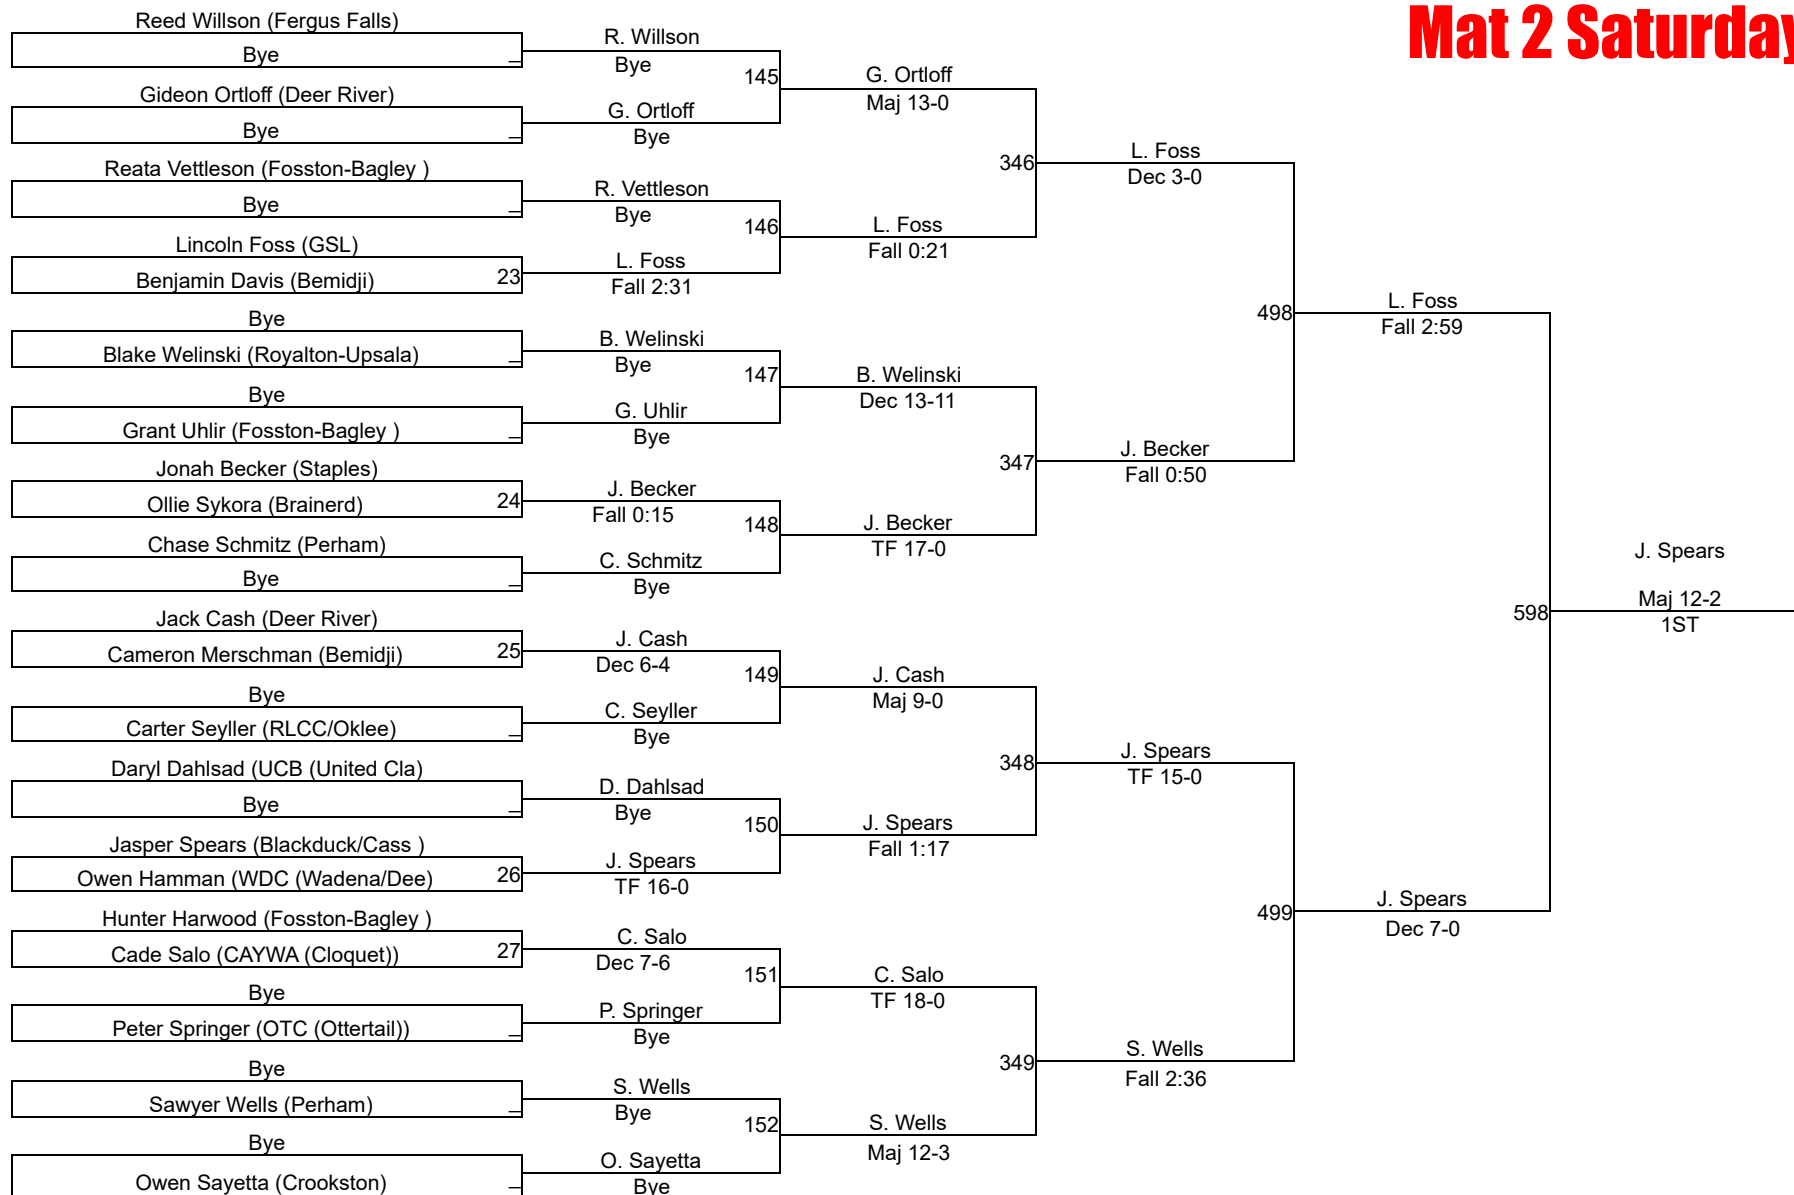

NYWA Bemidji 2025

3-4 60 Mat 4 Saturday

NYWA Bemidji 2025

3-4 64 Mat 1 Saturday

NYWA Bemidji 2025

3-4 68
Mat 2 Saturday

3-4 68

NYWA Bemidji 2025