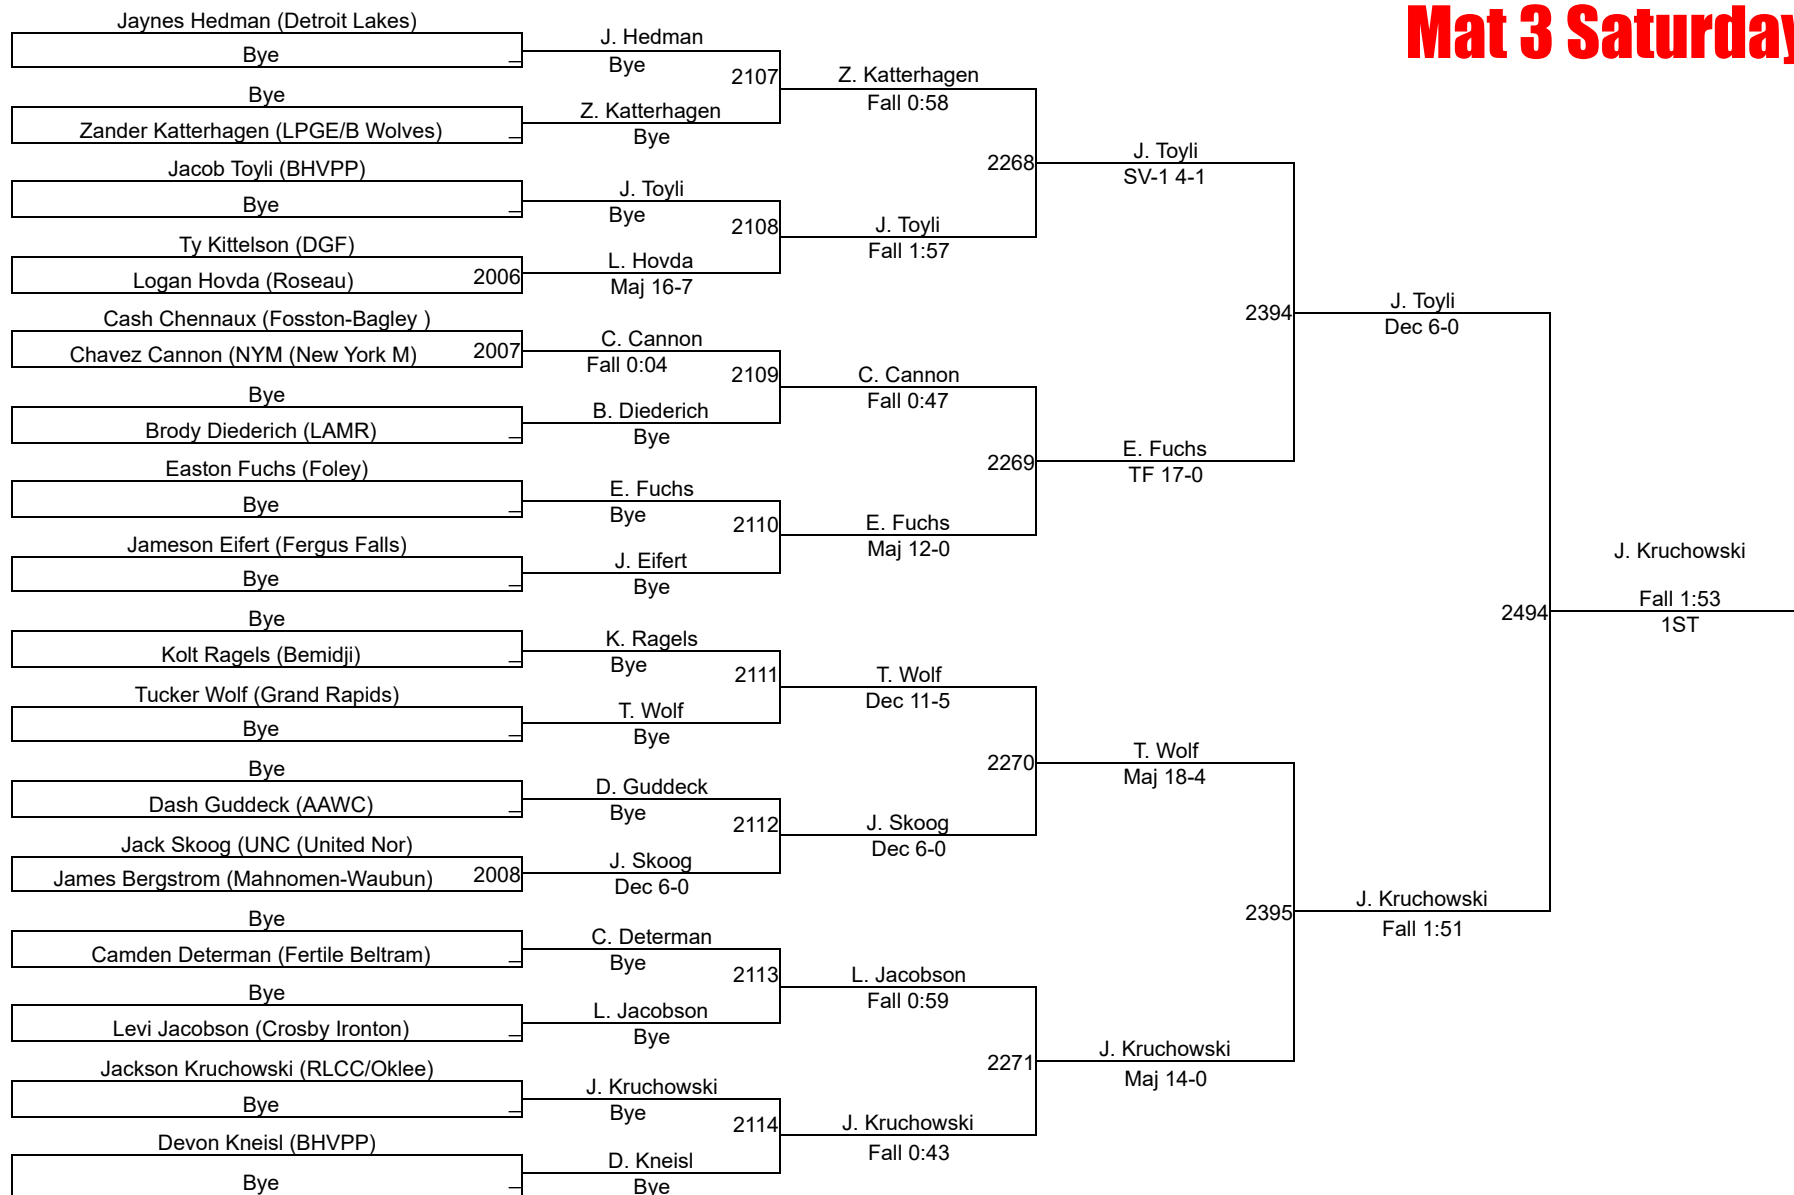

NYWA Bemidji 2025

5-6 84
Mat 3 Saturday