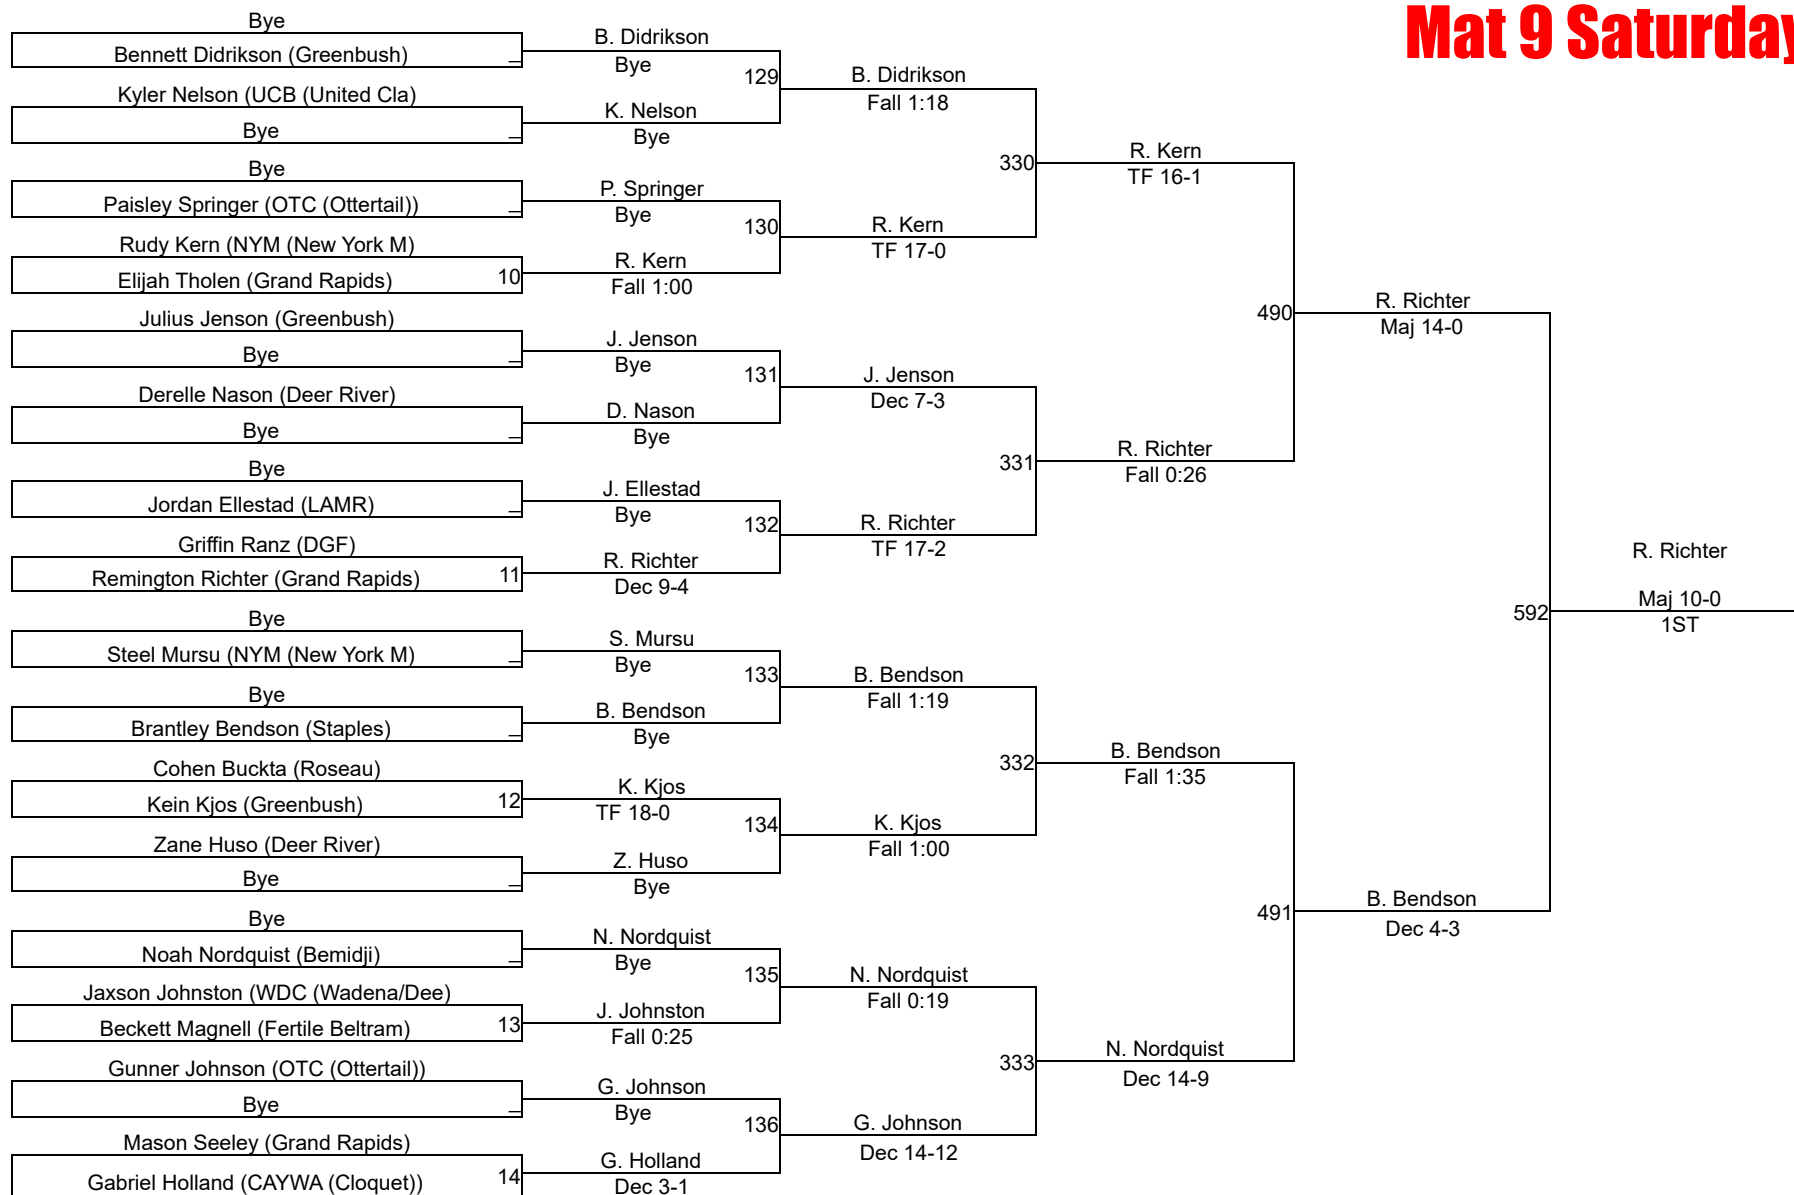

NYWA Bemidji 2025

1-2 57
Mat 9 Saturday