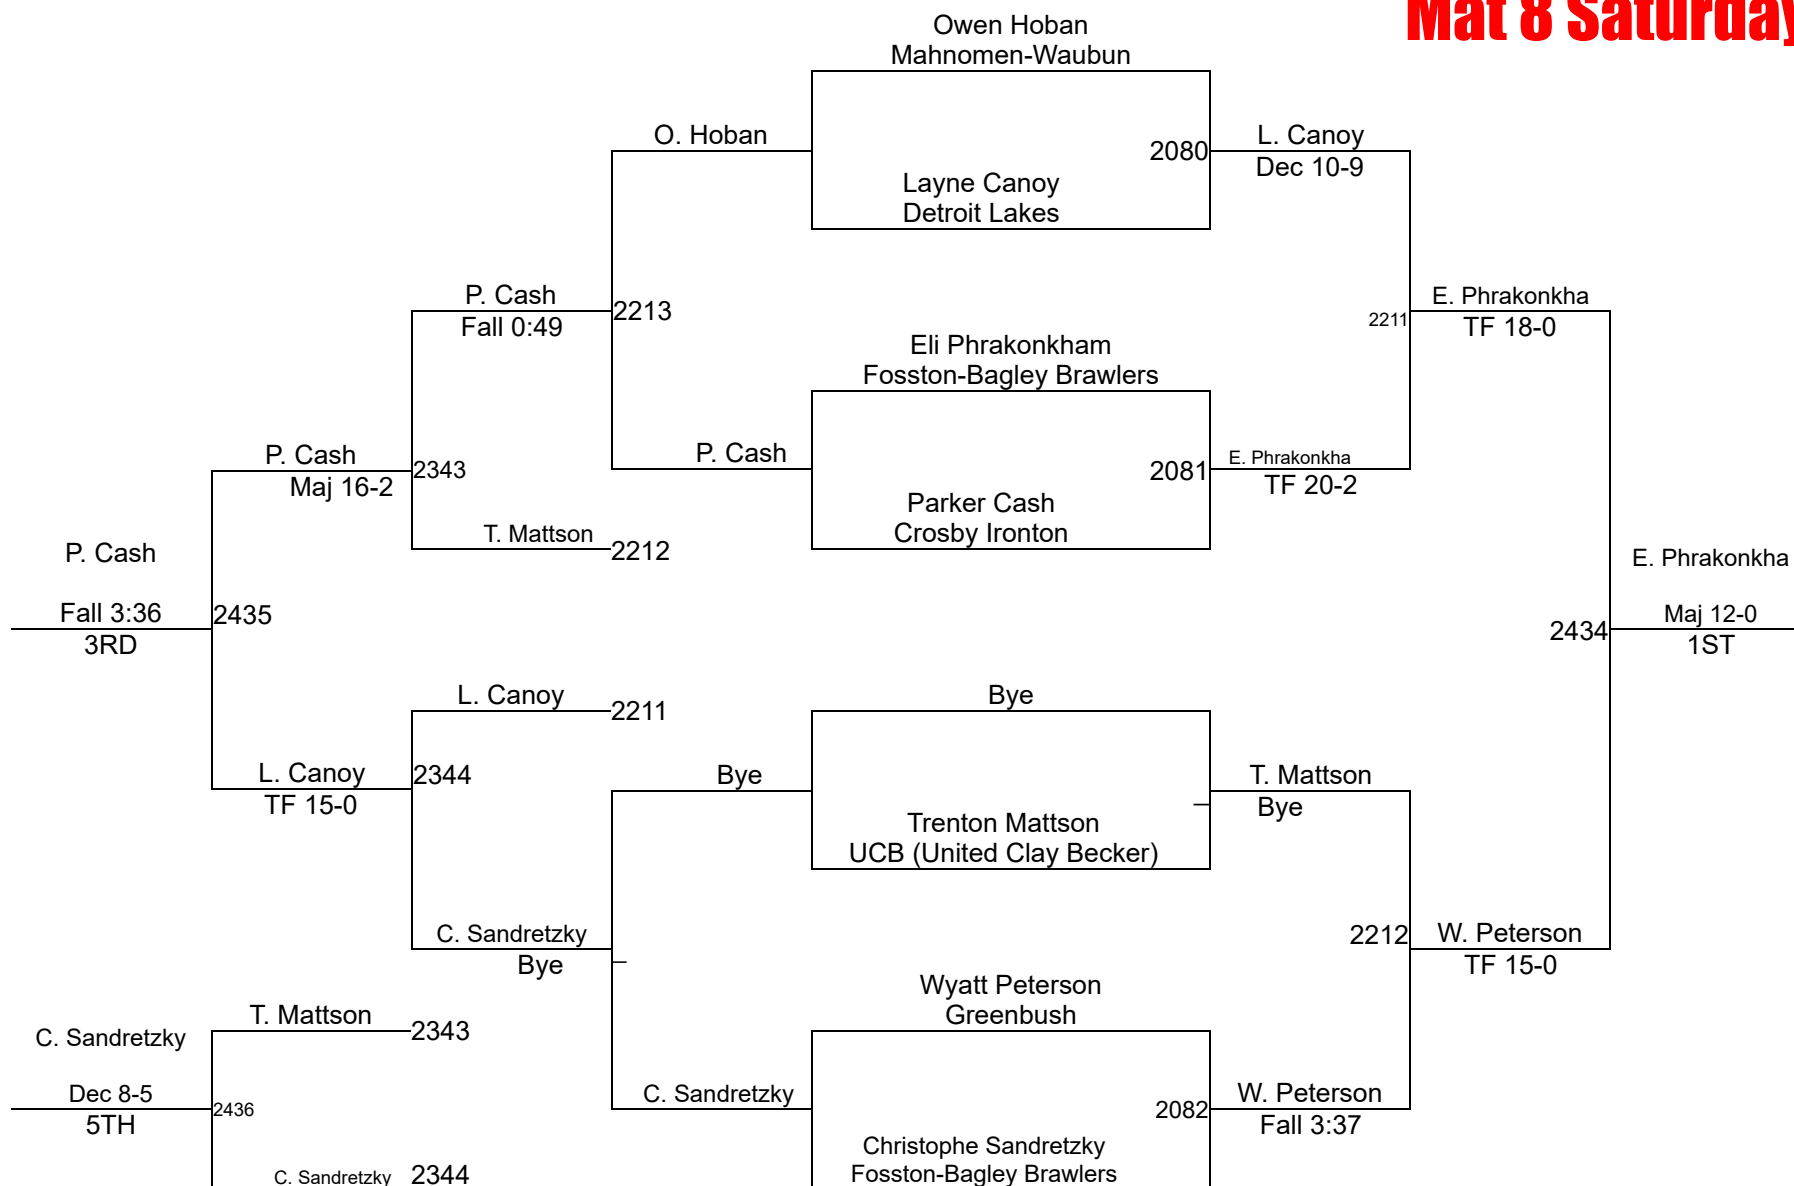

NYWA Bemidji 2025

7-8 115 Mat 8 Saturday