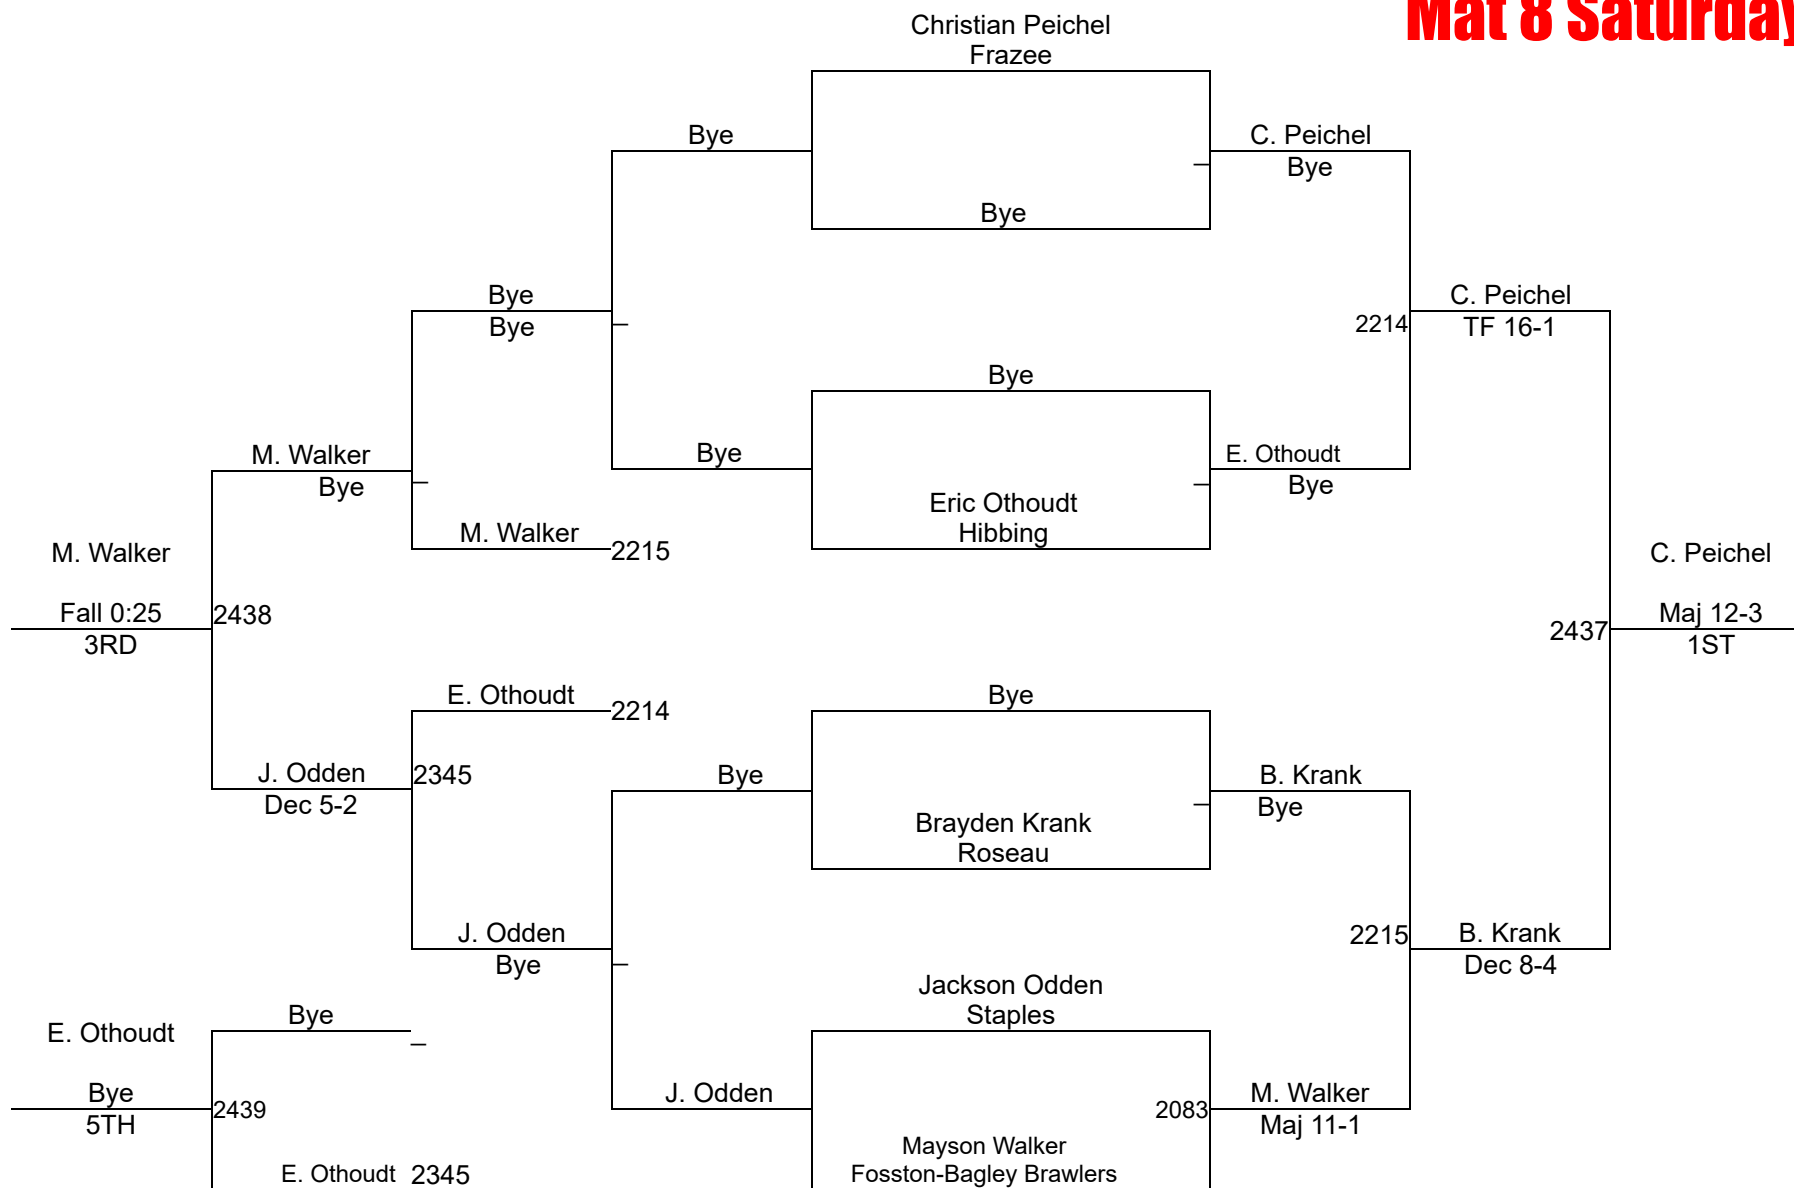

NYWA Bemidji 2025

7-8 130 Mat 8 Saturday