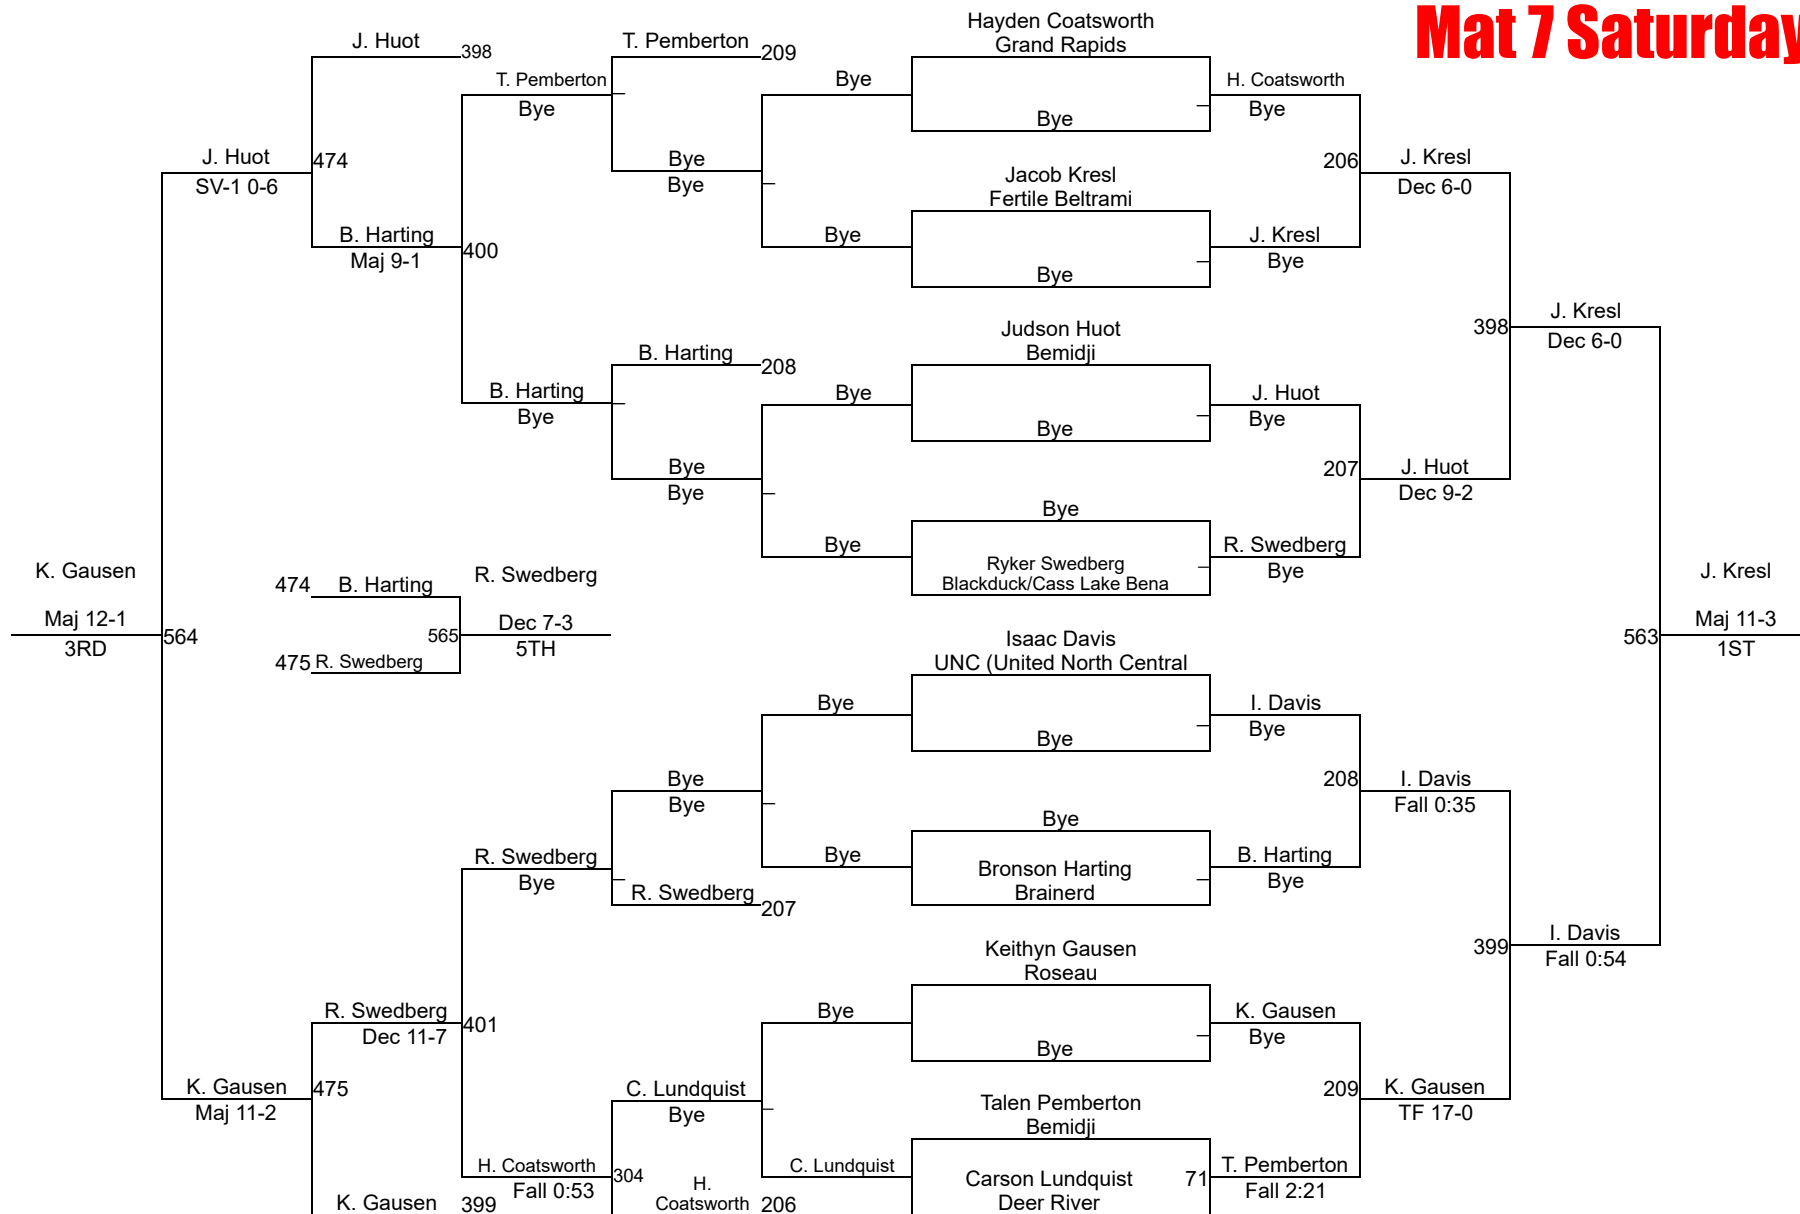

NYWA Bemidji 2025

3-4 105 Mat 7 Saturday