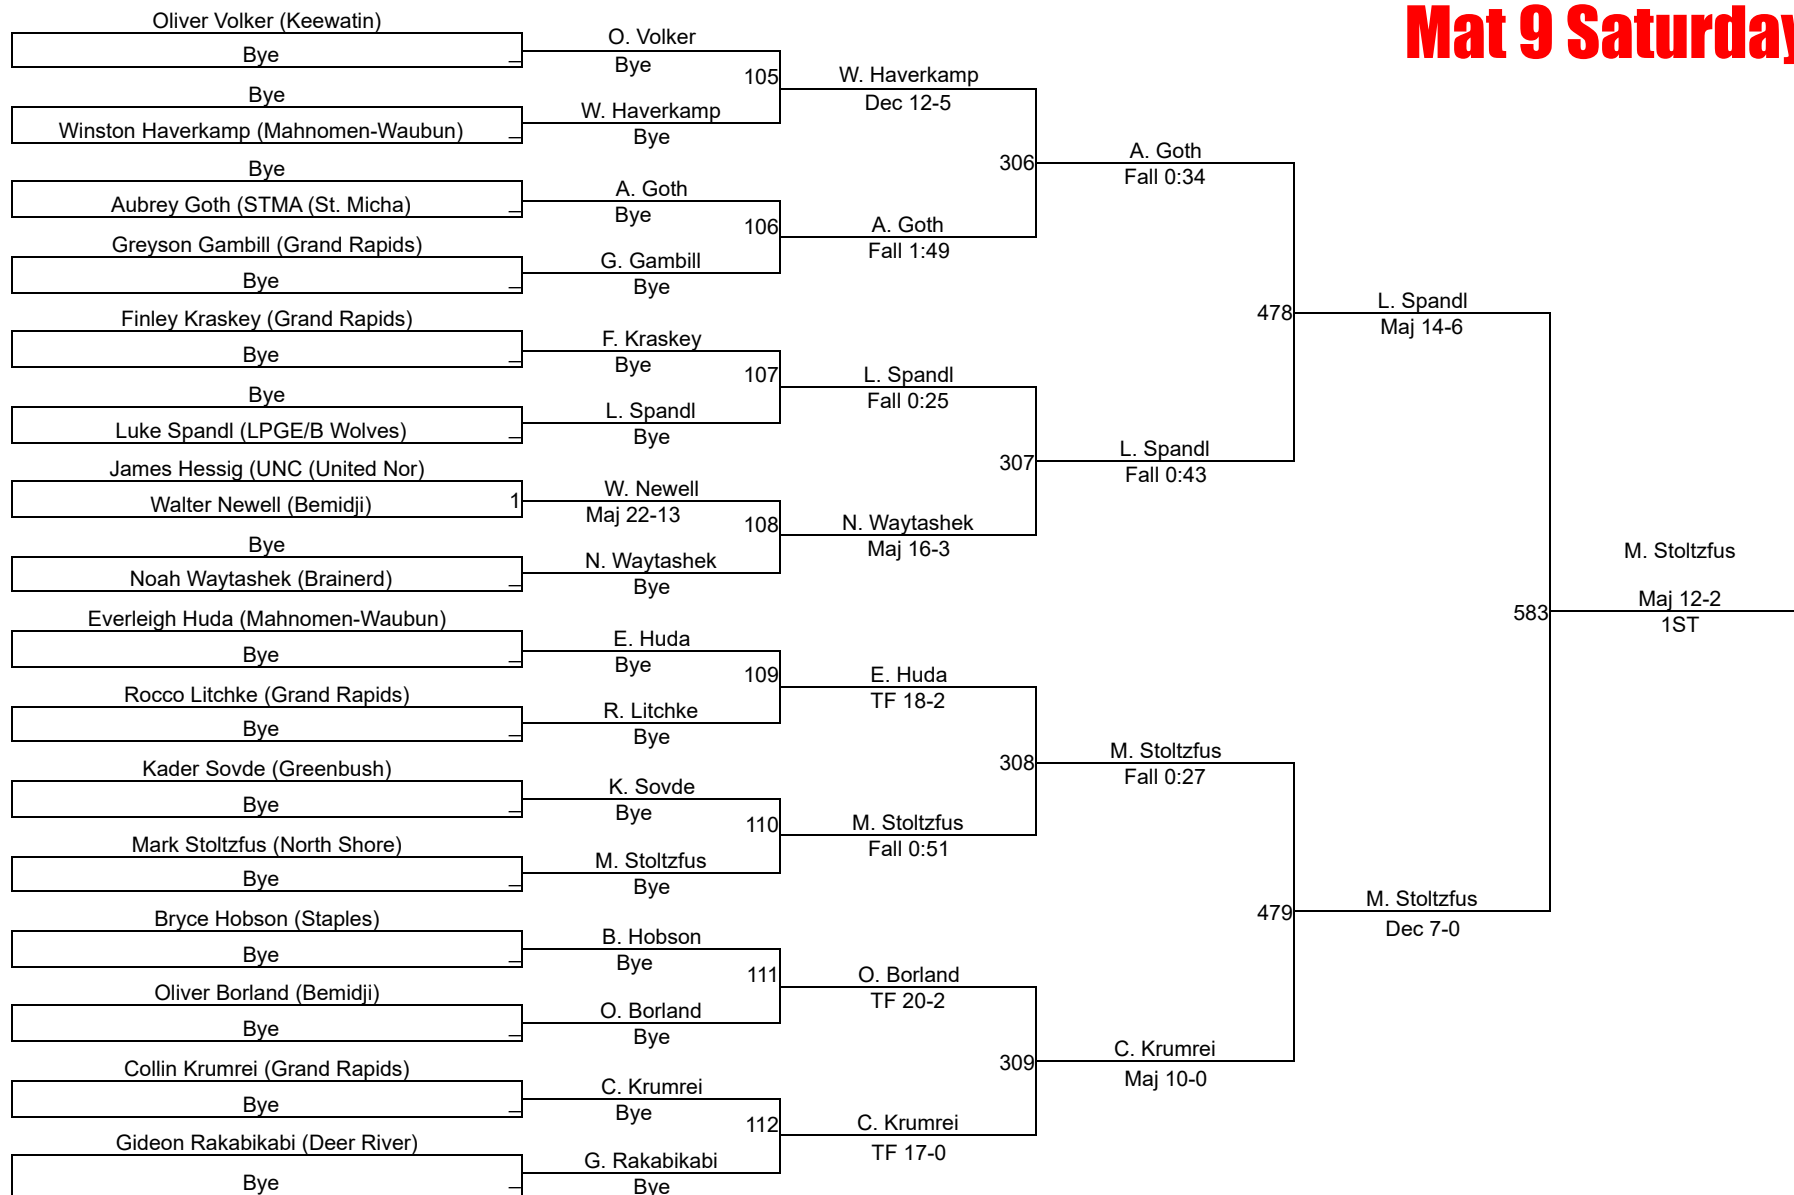

NYWA Bemidji 2025

PreK-K 40 Mat 8 Saturday

NYWA Bemidji 2025

PreK-K 45 Mat 9 Saturday

PreK-K 45

NYWA Bemidji 2025

PreK-K 50 Mat 7 Saturday

PreK-K 50