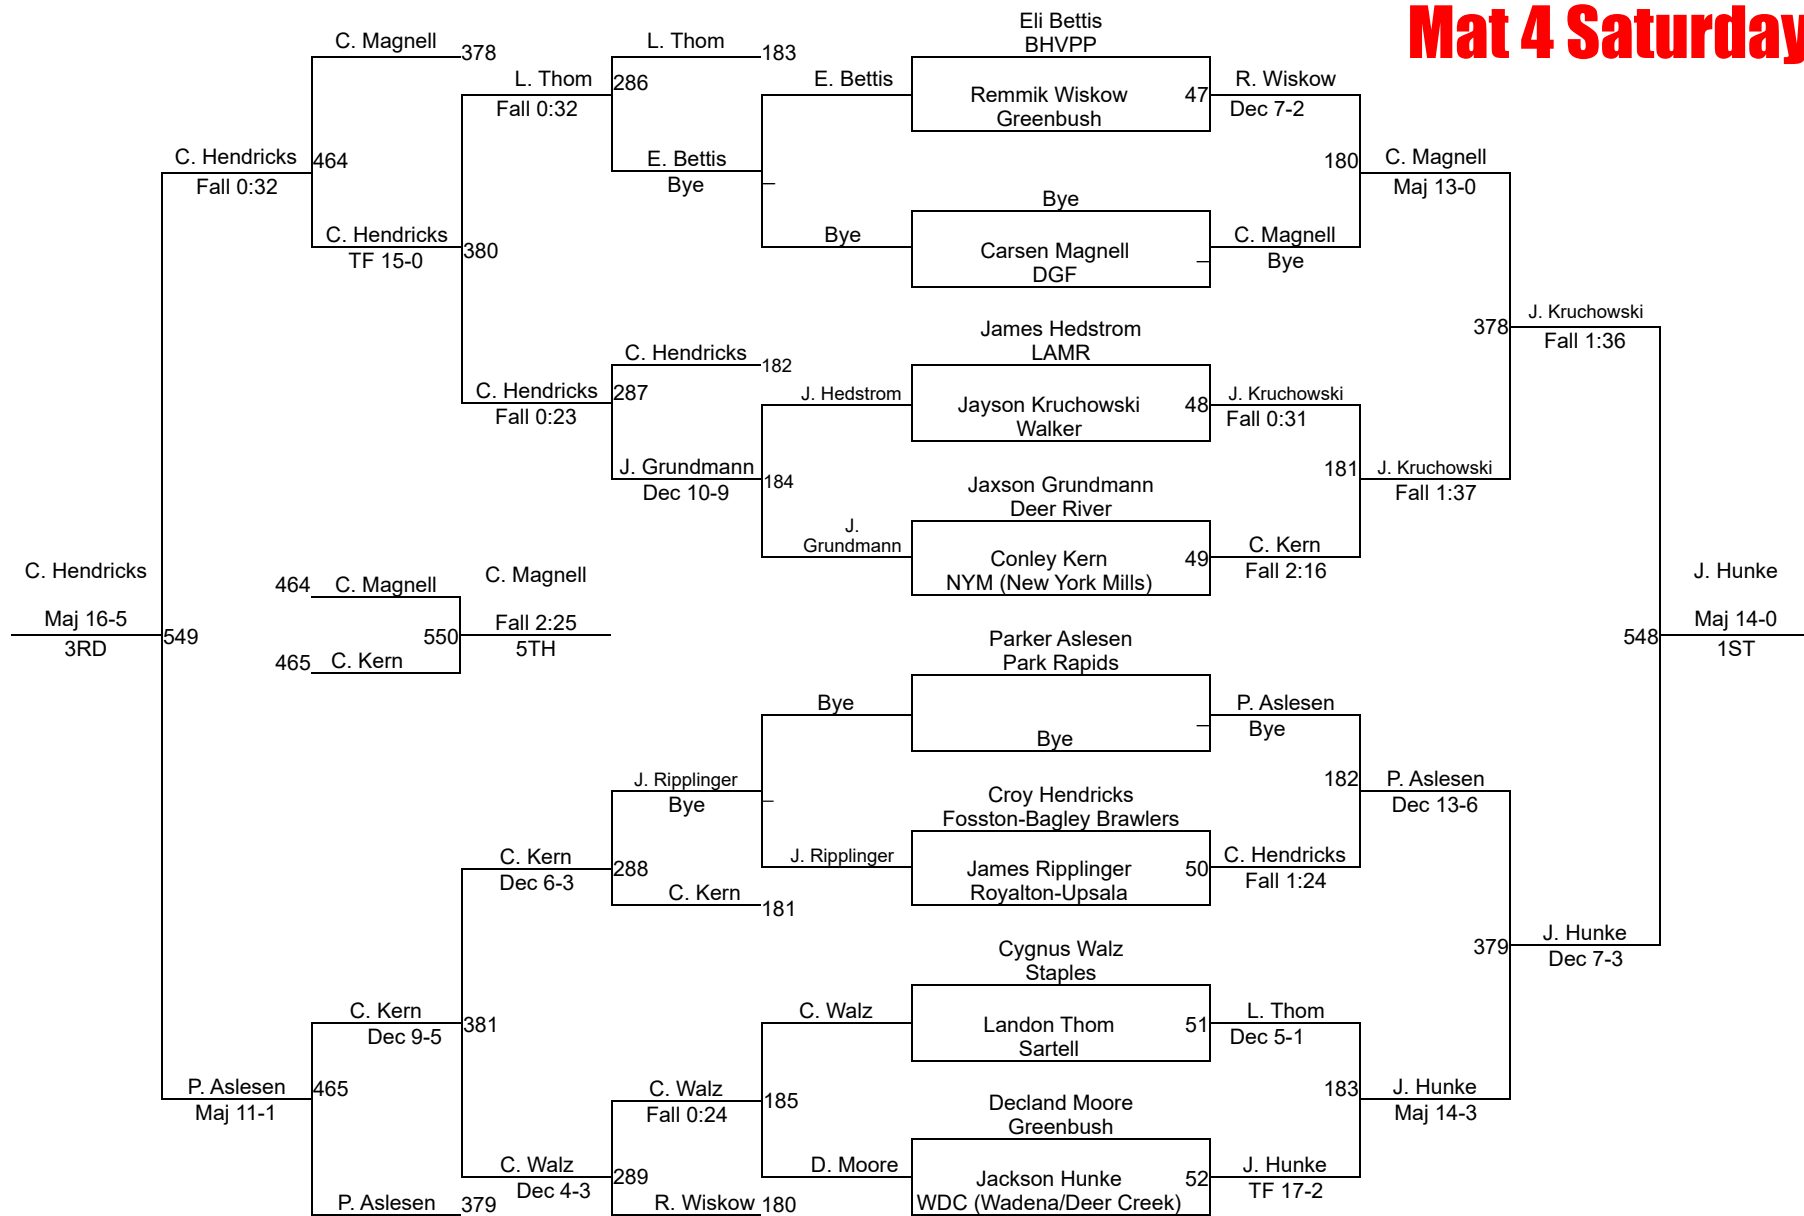

NYWA Bemidji 2025

3-4 60 Mat 4 Saturday