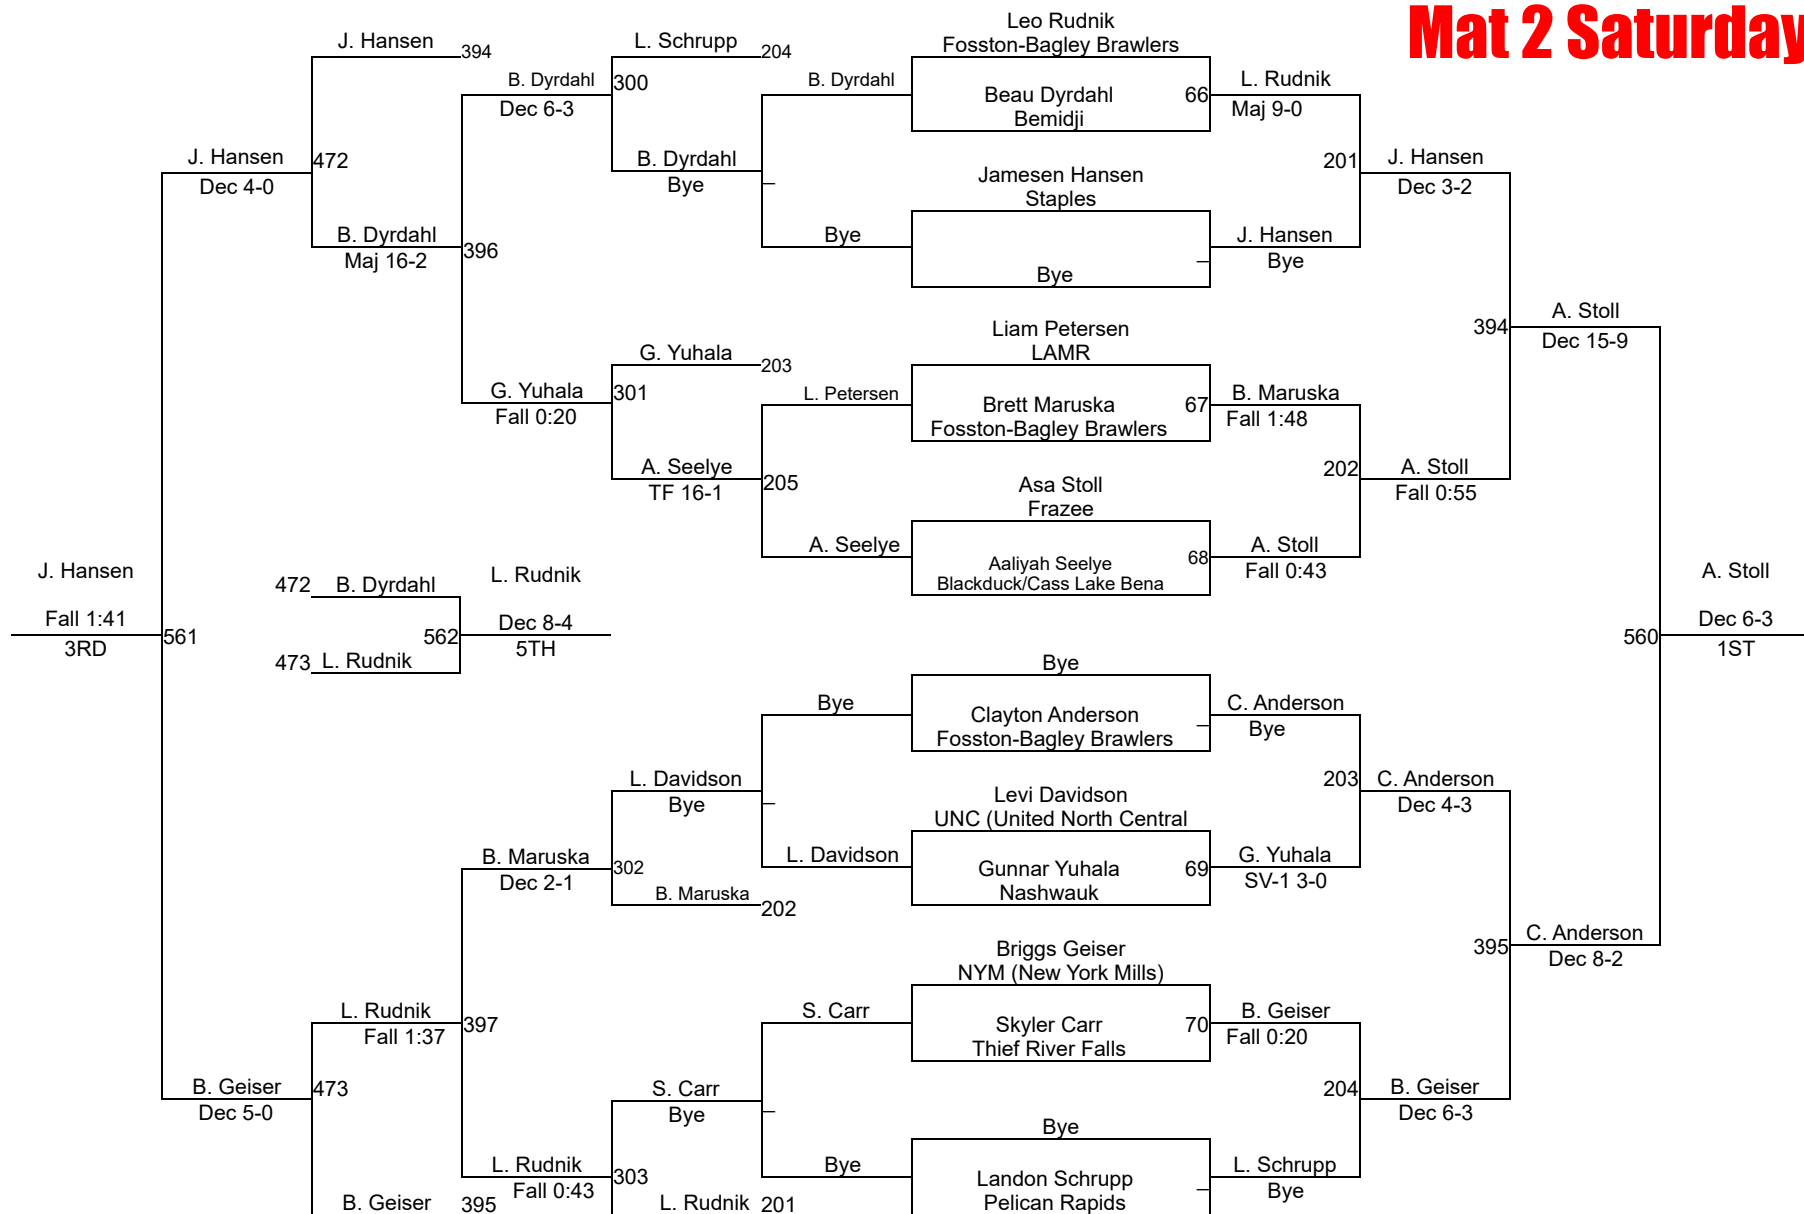

NYWA Bemidji 2025

3-4 85 Mat 2 Saturday