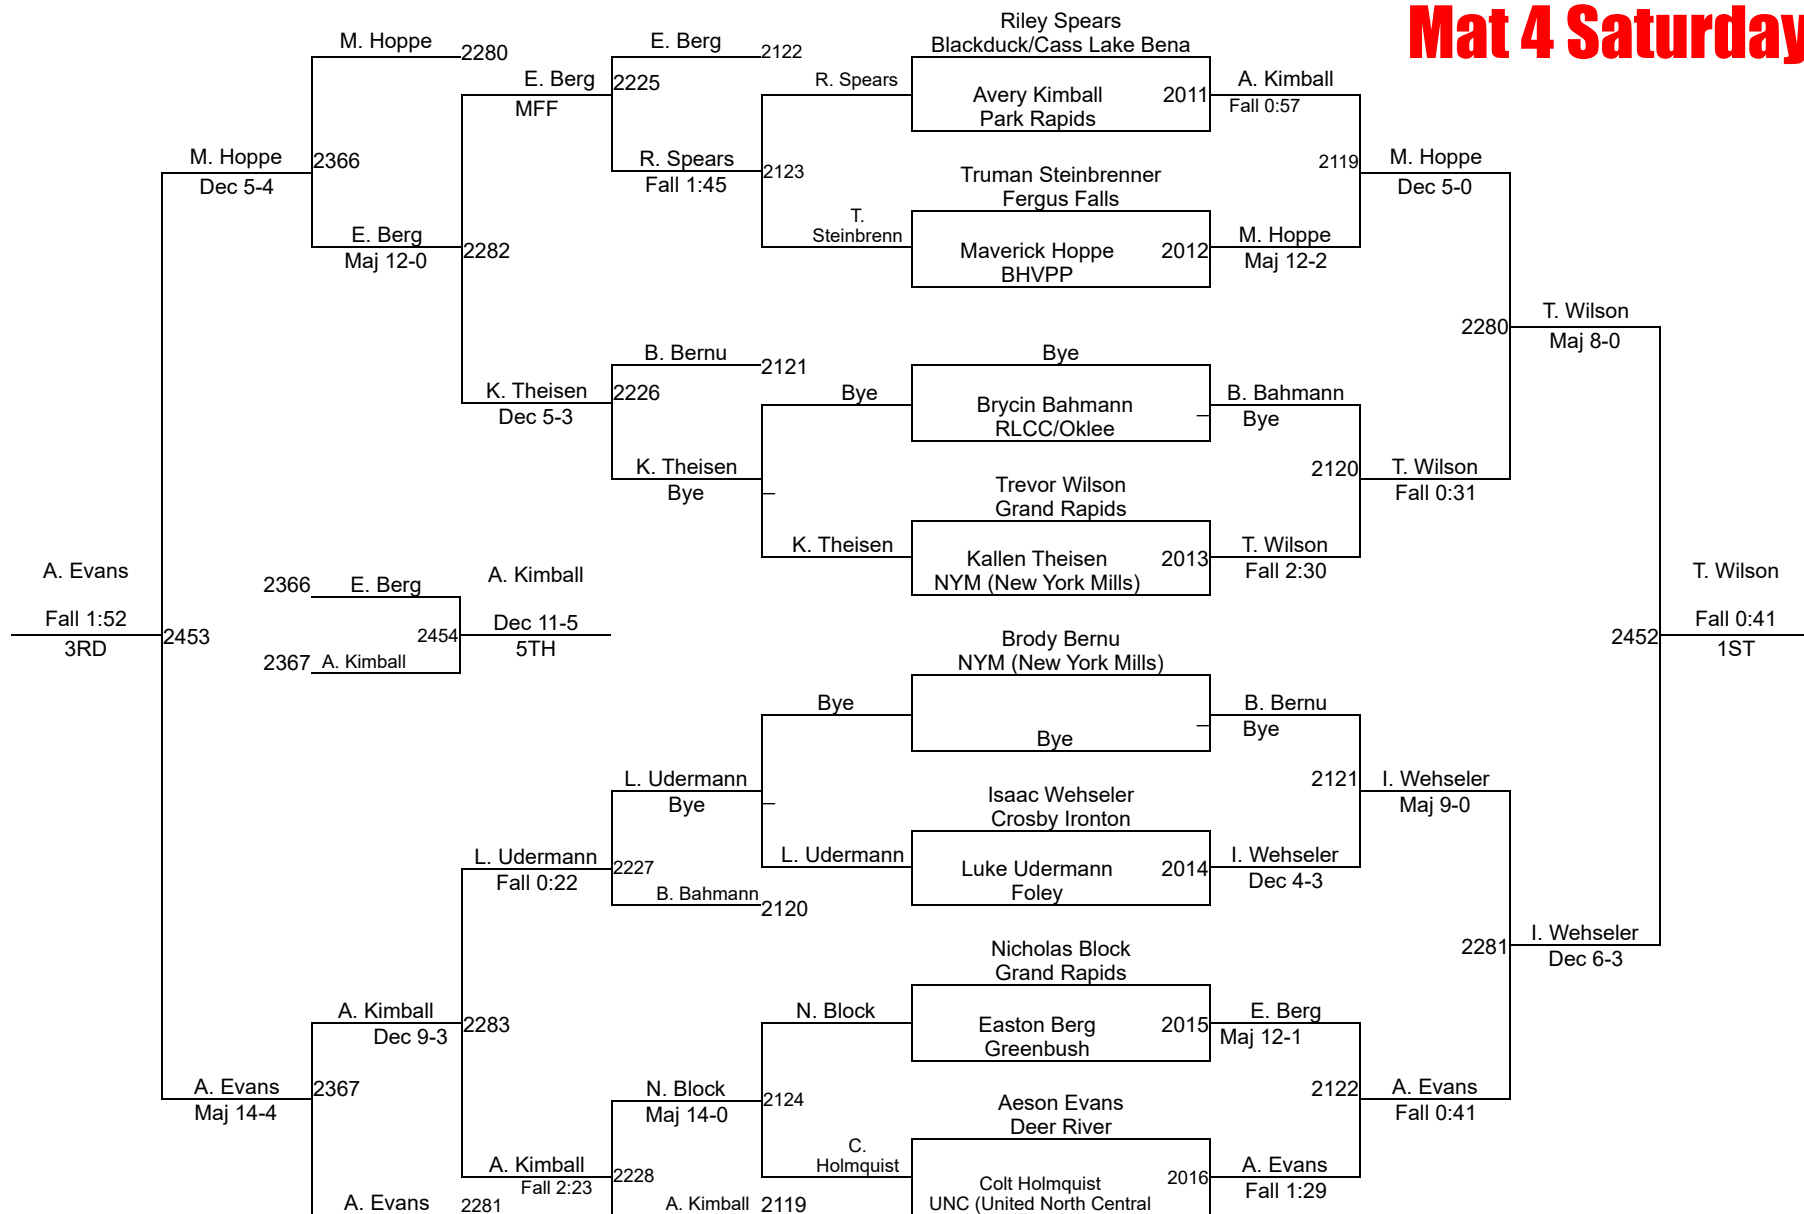

5-6 80

NYWA Bemidji 2025

5-6 84
Mat 3 Saturday

5-6 84

NYWA Bemidji 2025

5-6 88 Mat 4 Saturday

NYWA Bemidji 2025

5-6 93 Mat 4 Saturday