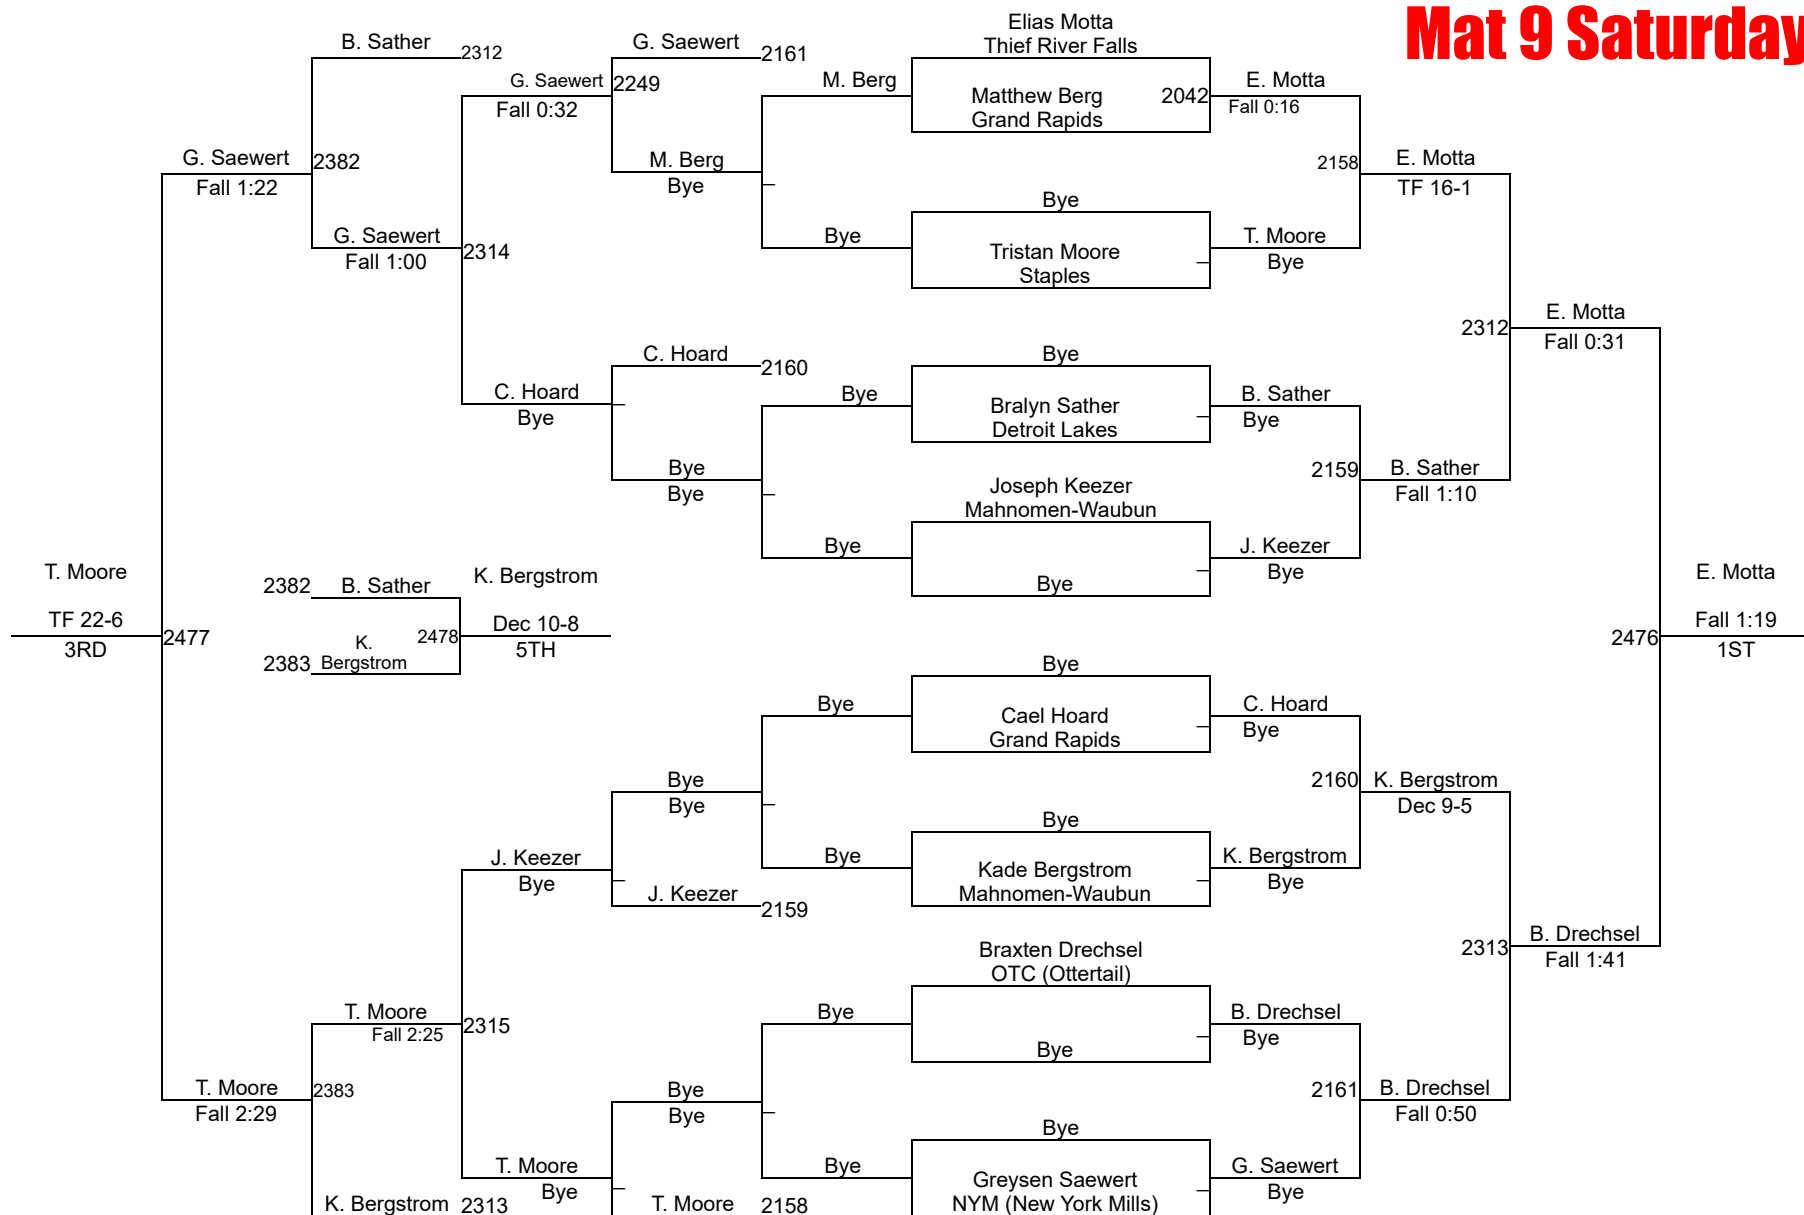

NYWA Bemidji 2025

7-8 160

Mat 9 Saturday