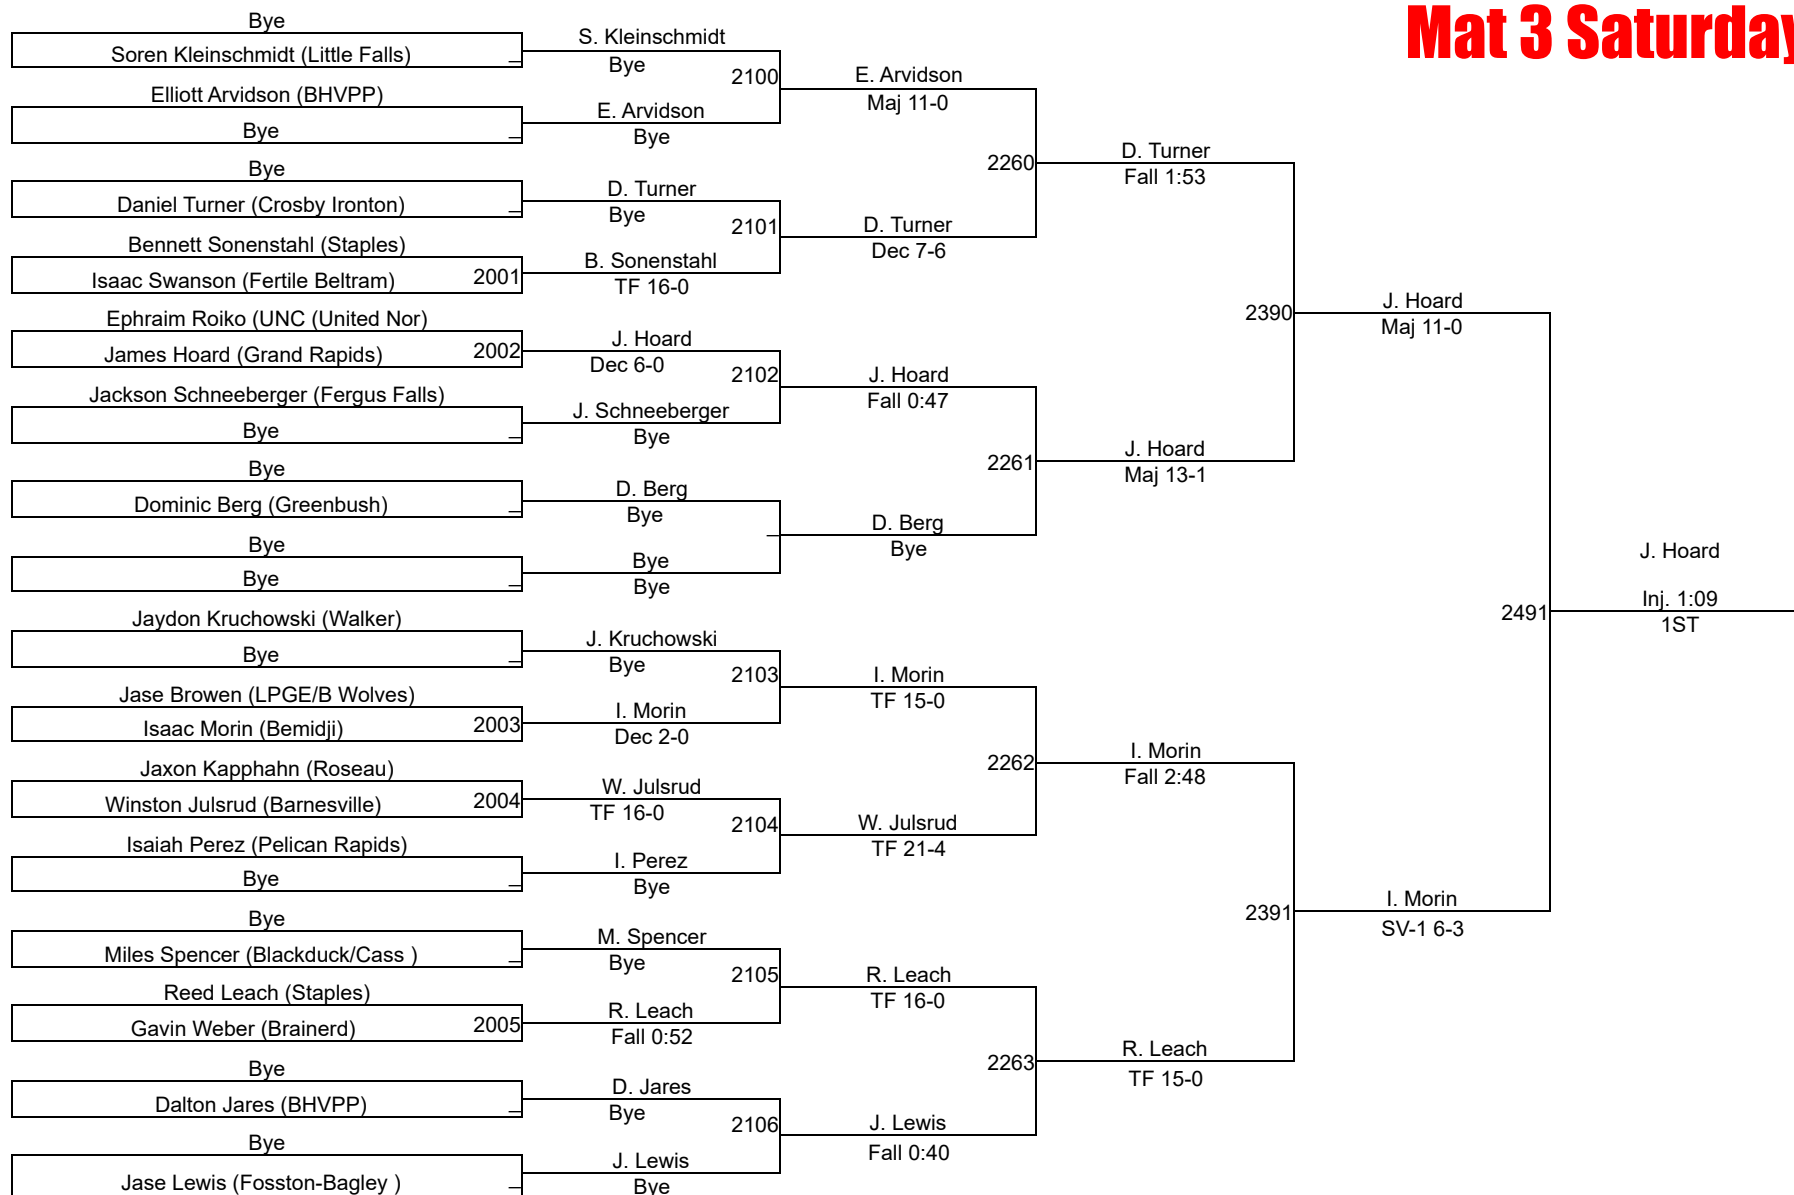

5-6 65 Mat 1 Saturday

NYWA Bemidji 2025

5-6 70 Mat 1 Saturday

NYWA Bemidji 2025

5-6 75
Mat 2 Saturday

5-6 75

NYWA Bemidji 2025

5-6 80
Mat 3 Saturday