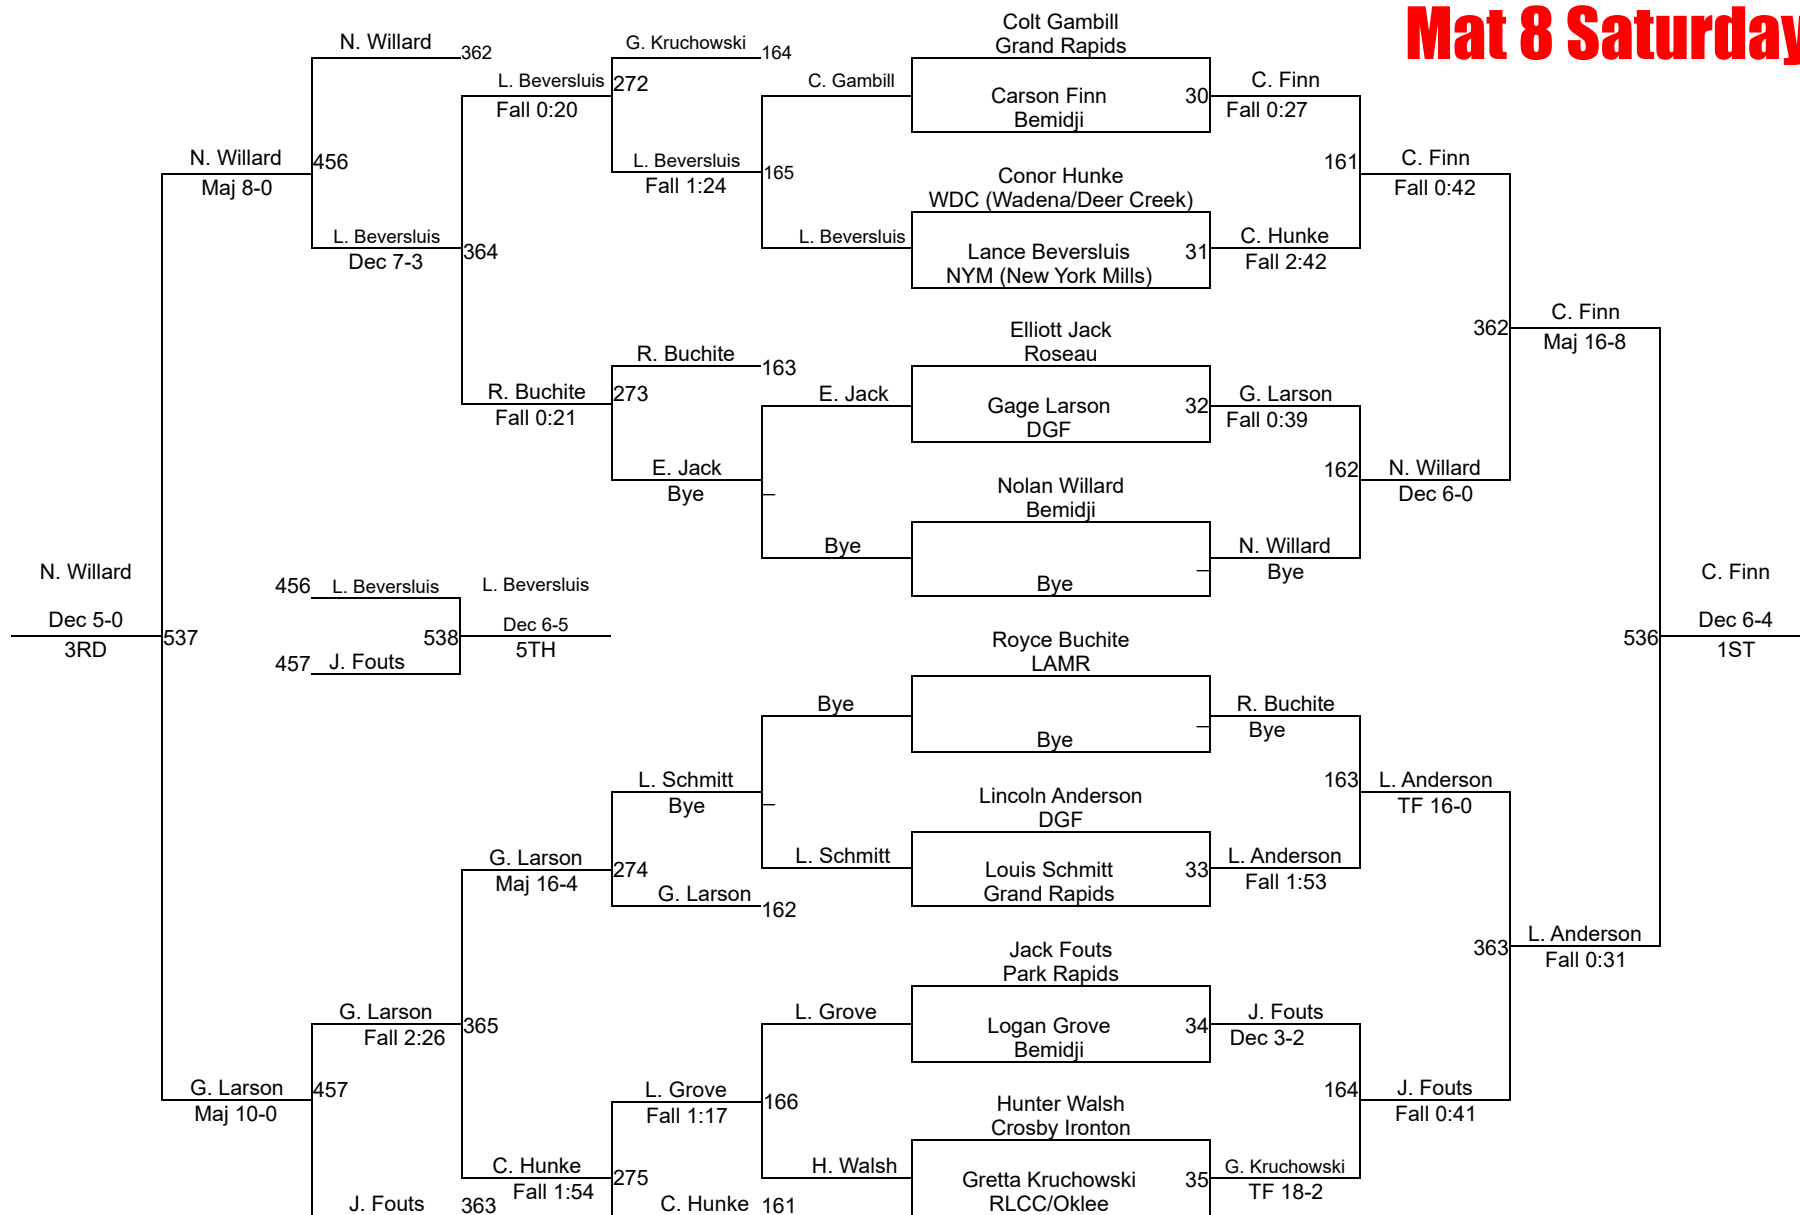

NYWA Bemidji 2025

1-2 45

Mat 8 Saturday