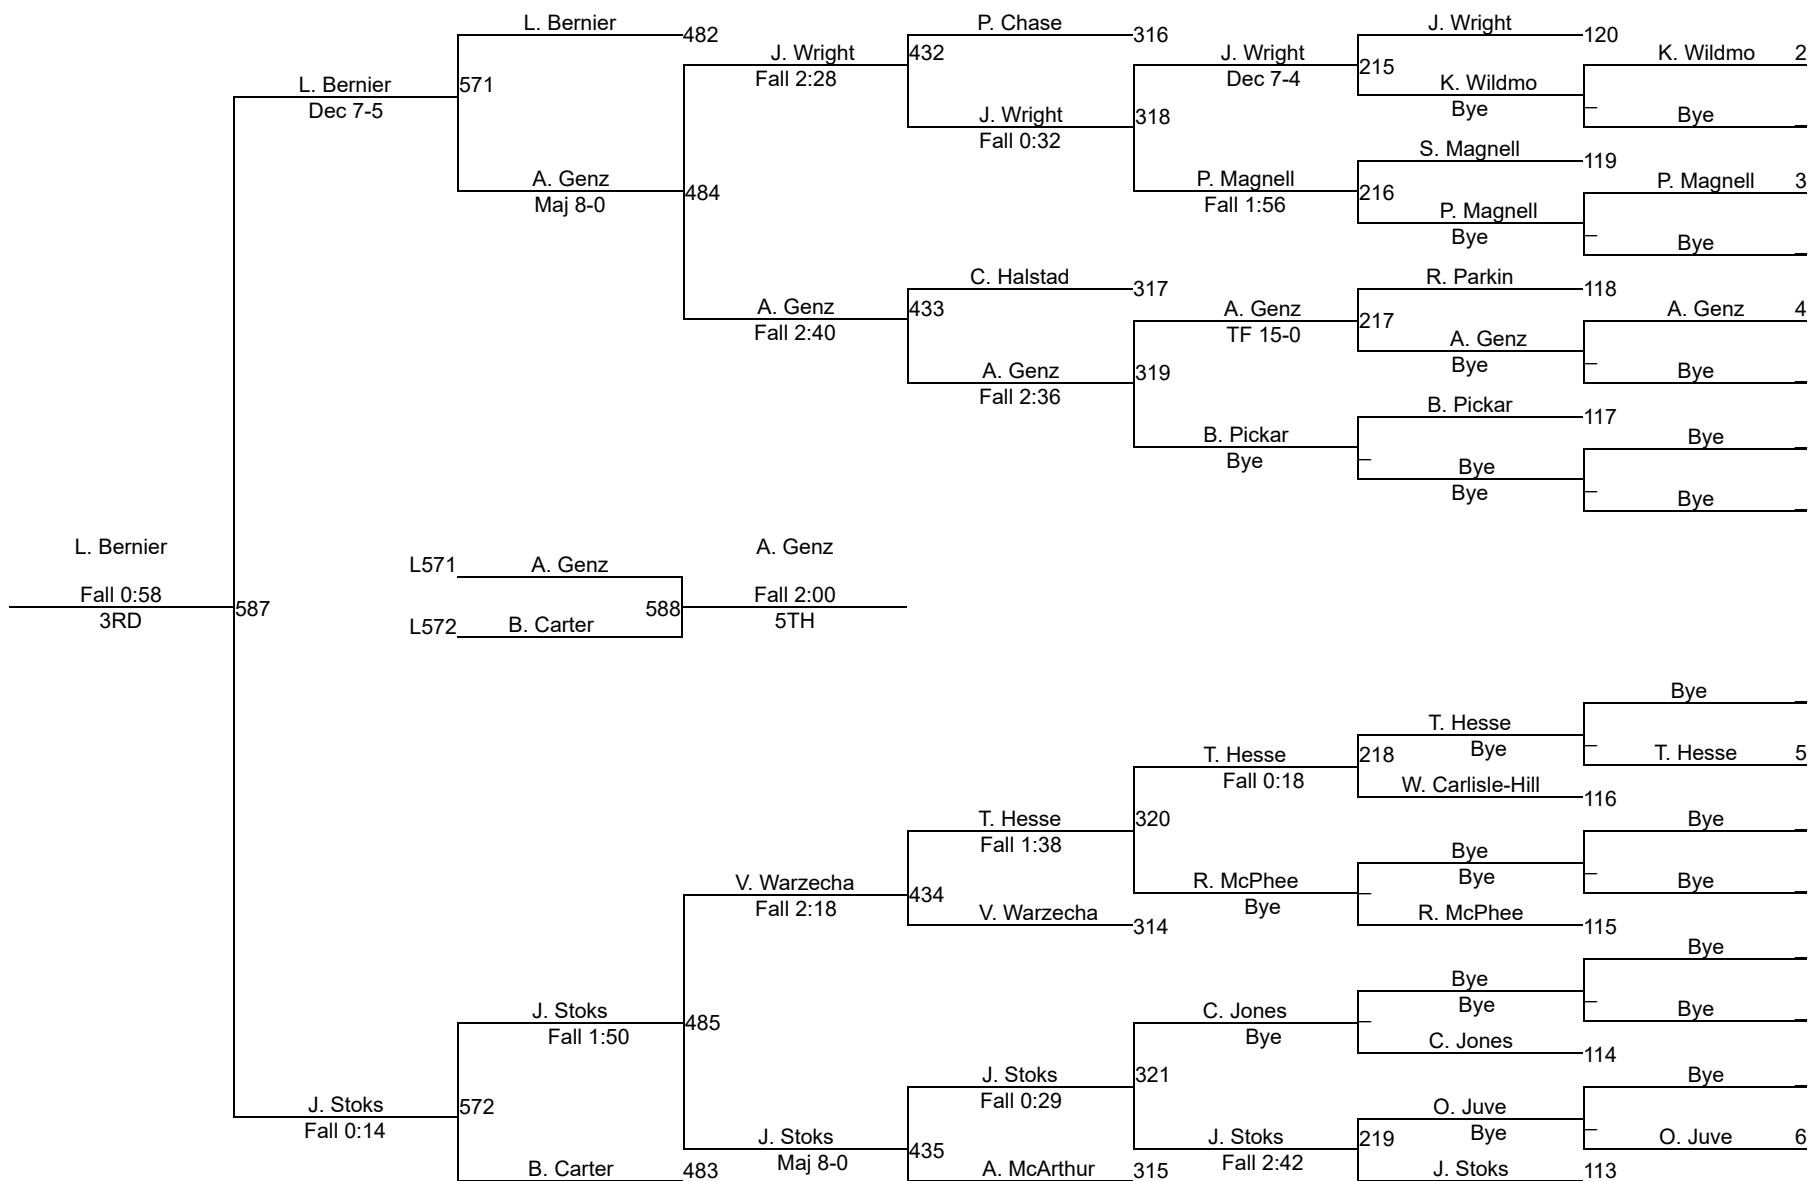

NYWA Bemidji 2025

PreK-K 40 Mat 8 Saturday

NYWA Bemidji 2025

PreK-K 45 Mat 9 Saturday

PreK-K 45

NYWA Bemidji 2025

PreK-K 50 Mat 7 Saturday

PreK-K 50