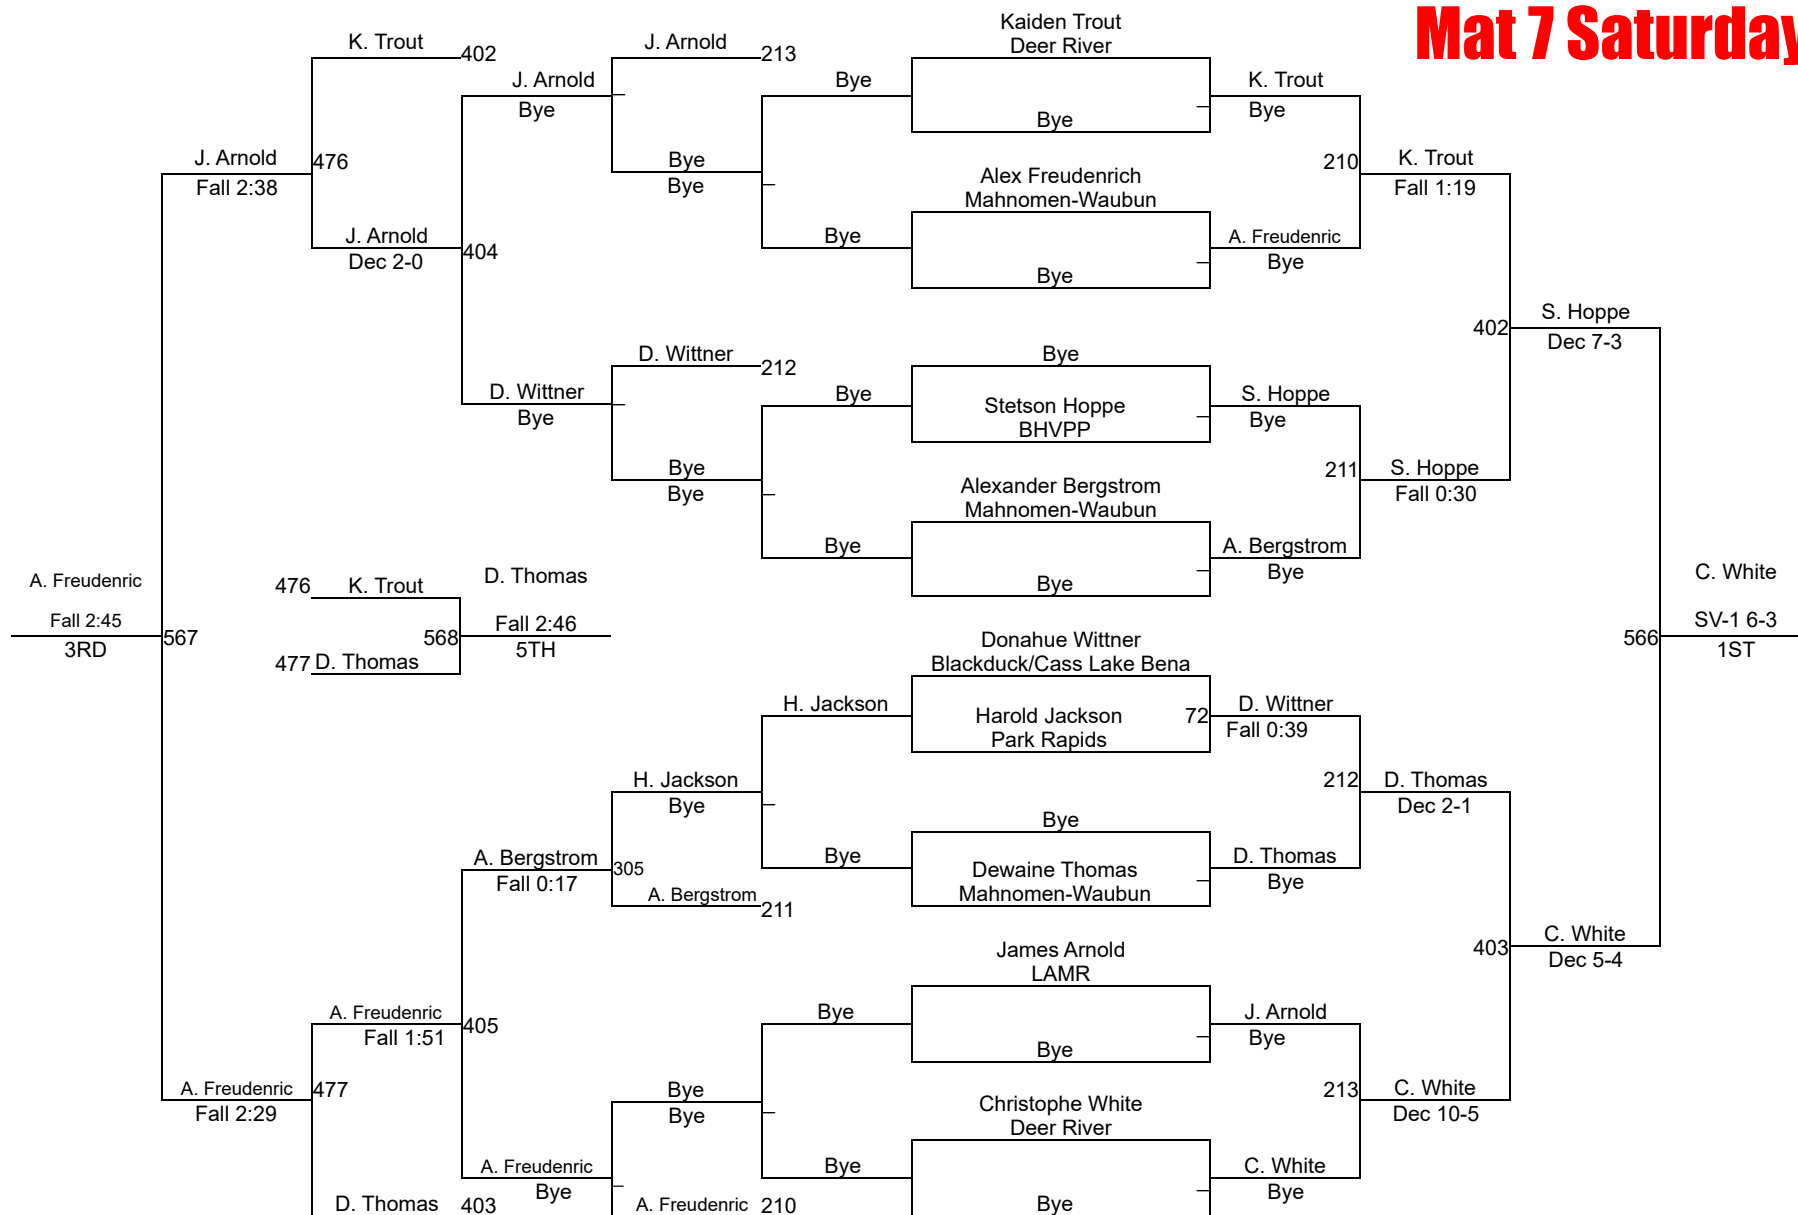

NYWA Bemidji 2025

3-4 105 Mat 7 Saturday

NYWA Bemidji 2025

3-4 110 Mat 1 Saturday

NYWA Bemidji 2025

3-4 155

Mat 7 Saturday

NYWA Bemidji 2025