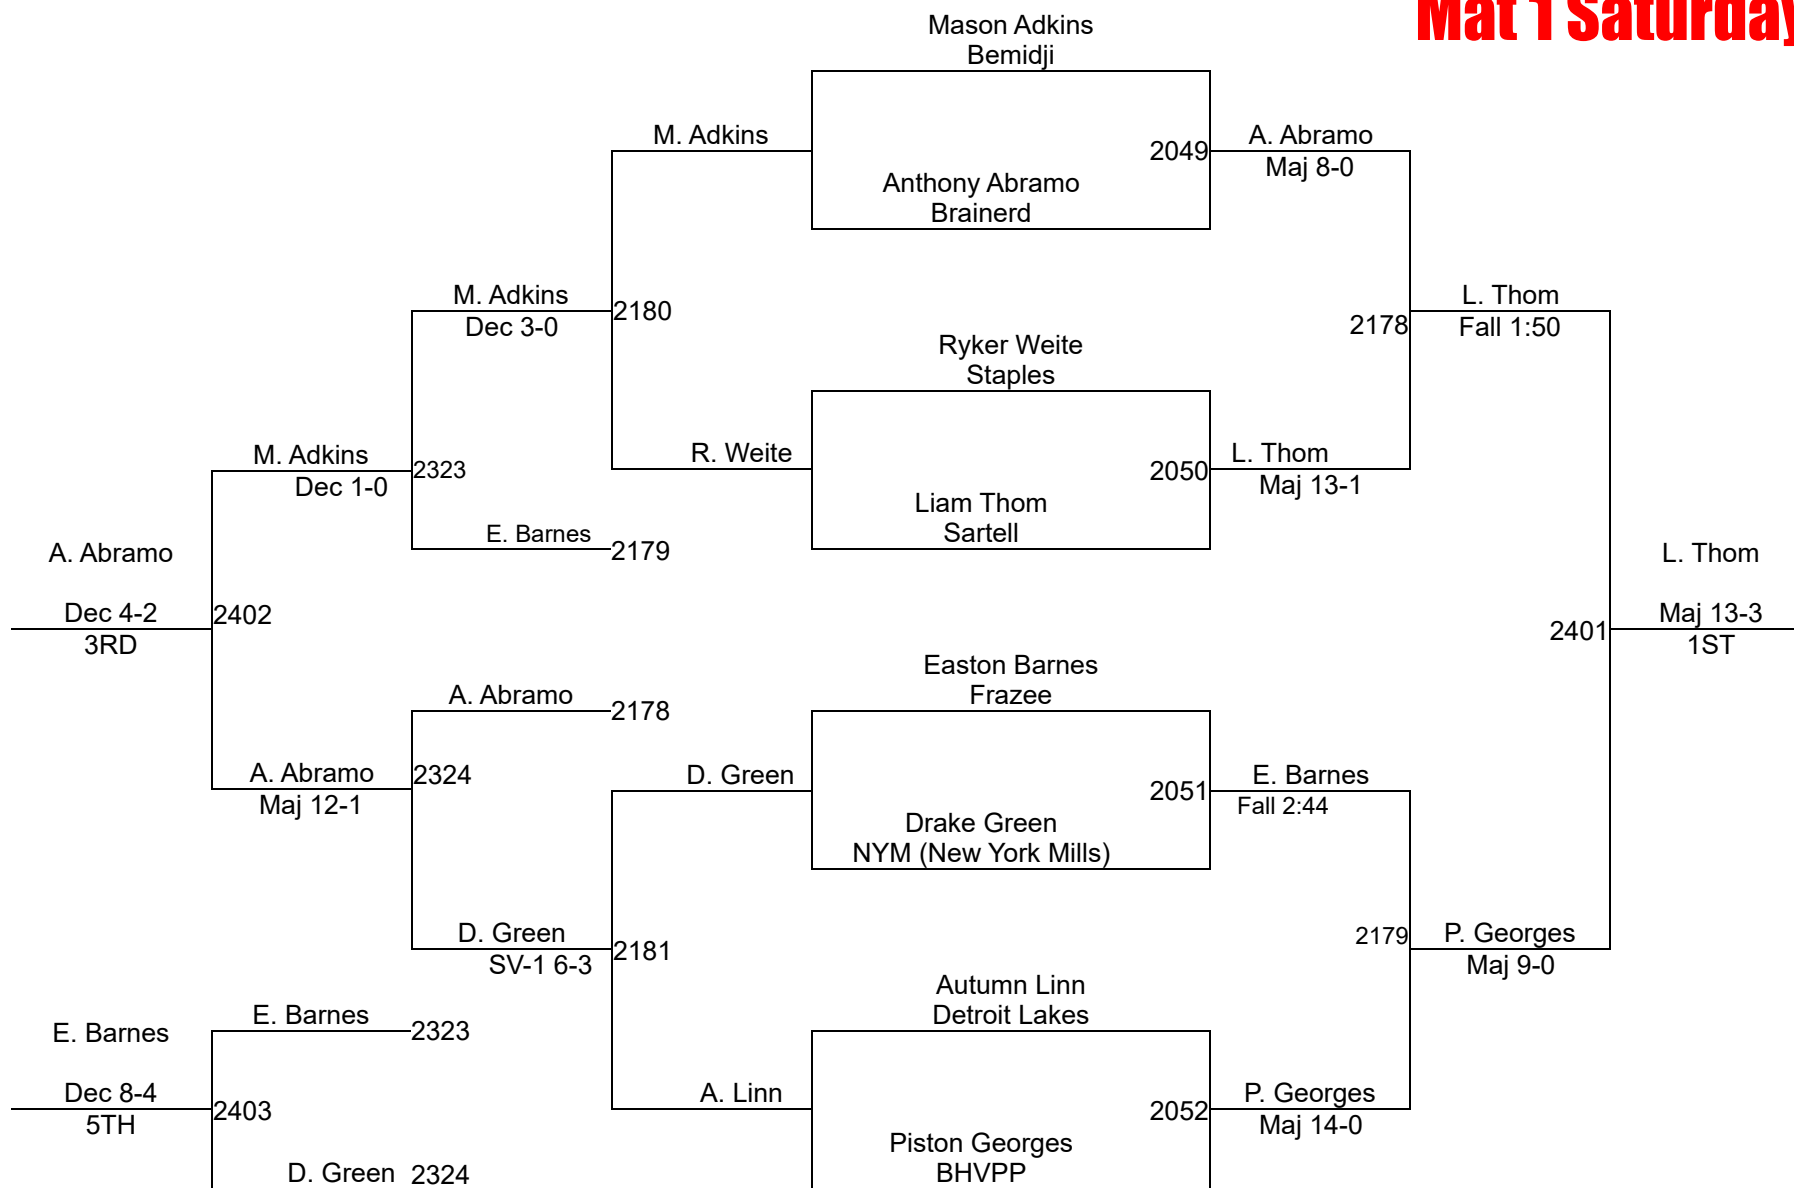

NYWA Bemidji 2025

5-6 70 Mat 1 Saturday