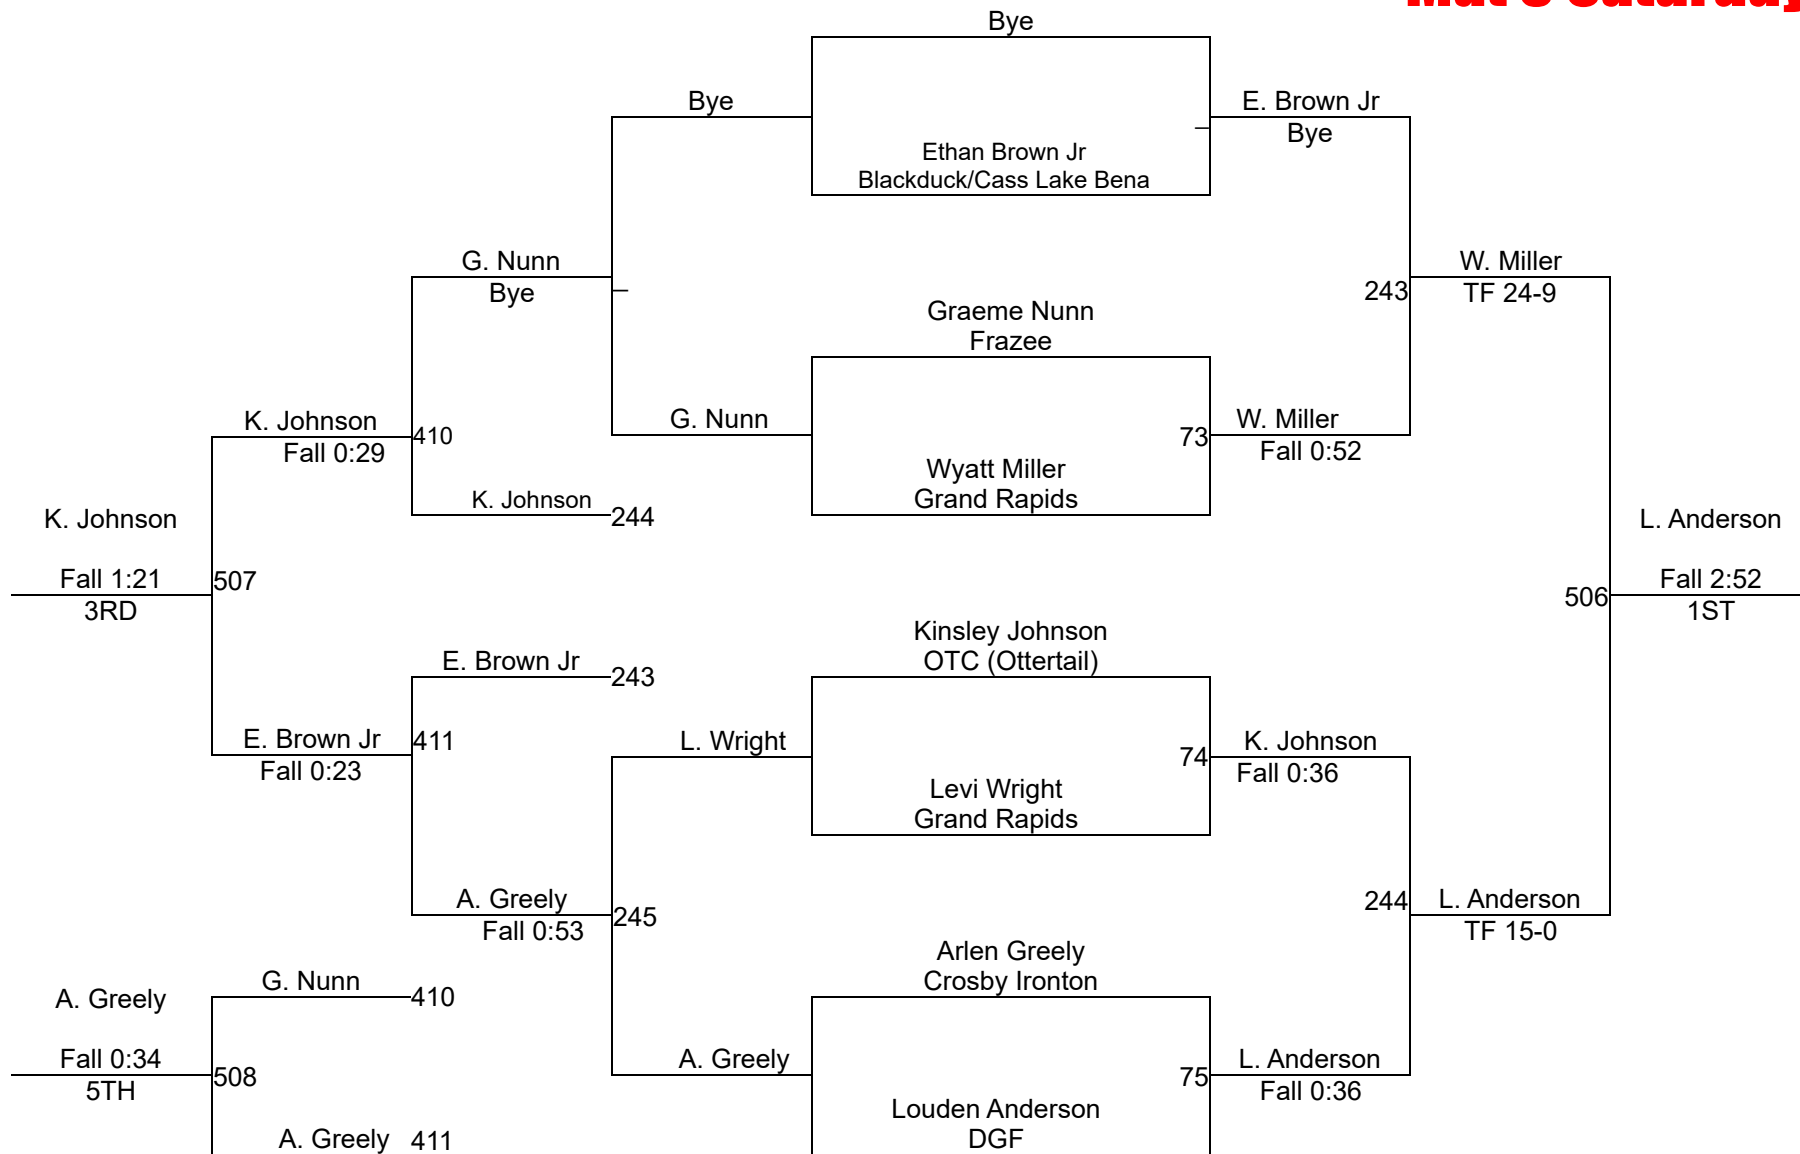

NYWA Bemidji 2025

PreK-K 40 Mat 8 Saturday

NYWA Bemidji 2025

PreK-K 45 Mat 9 Saturday

PreK-K 45

NYWA Bemidji 2025

PreK-K 50 Mat 7 Saturday

PreK-K 50