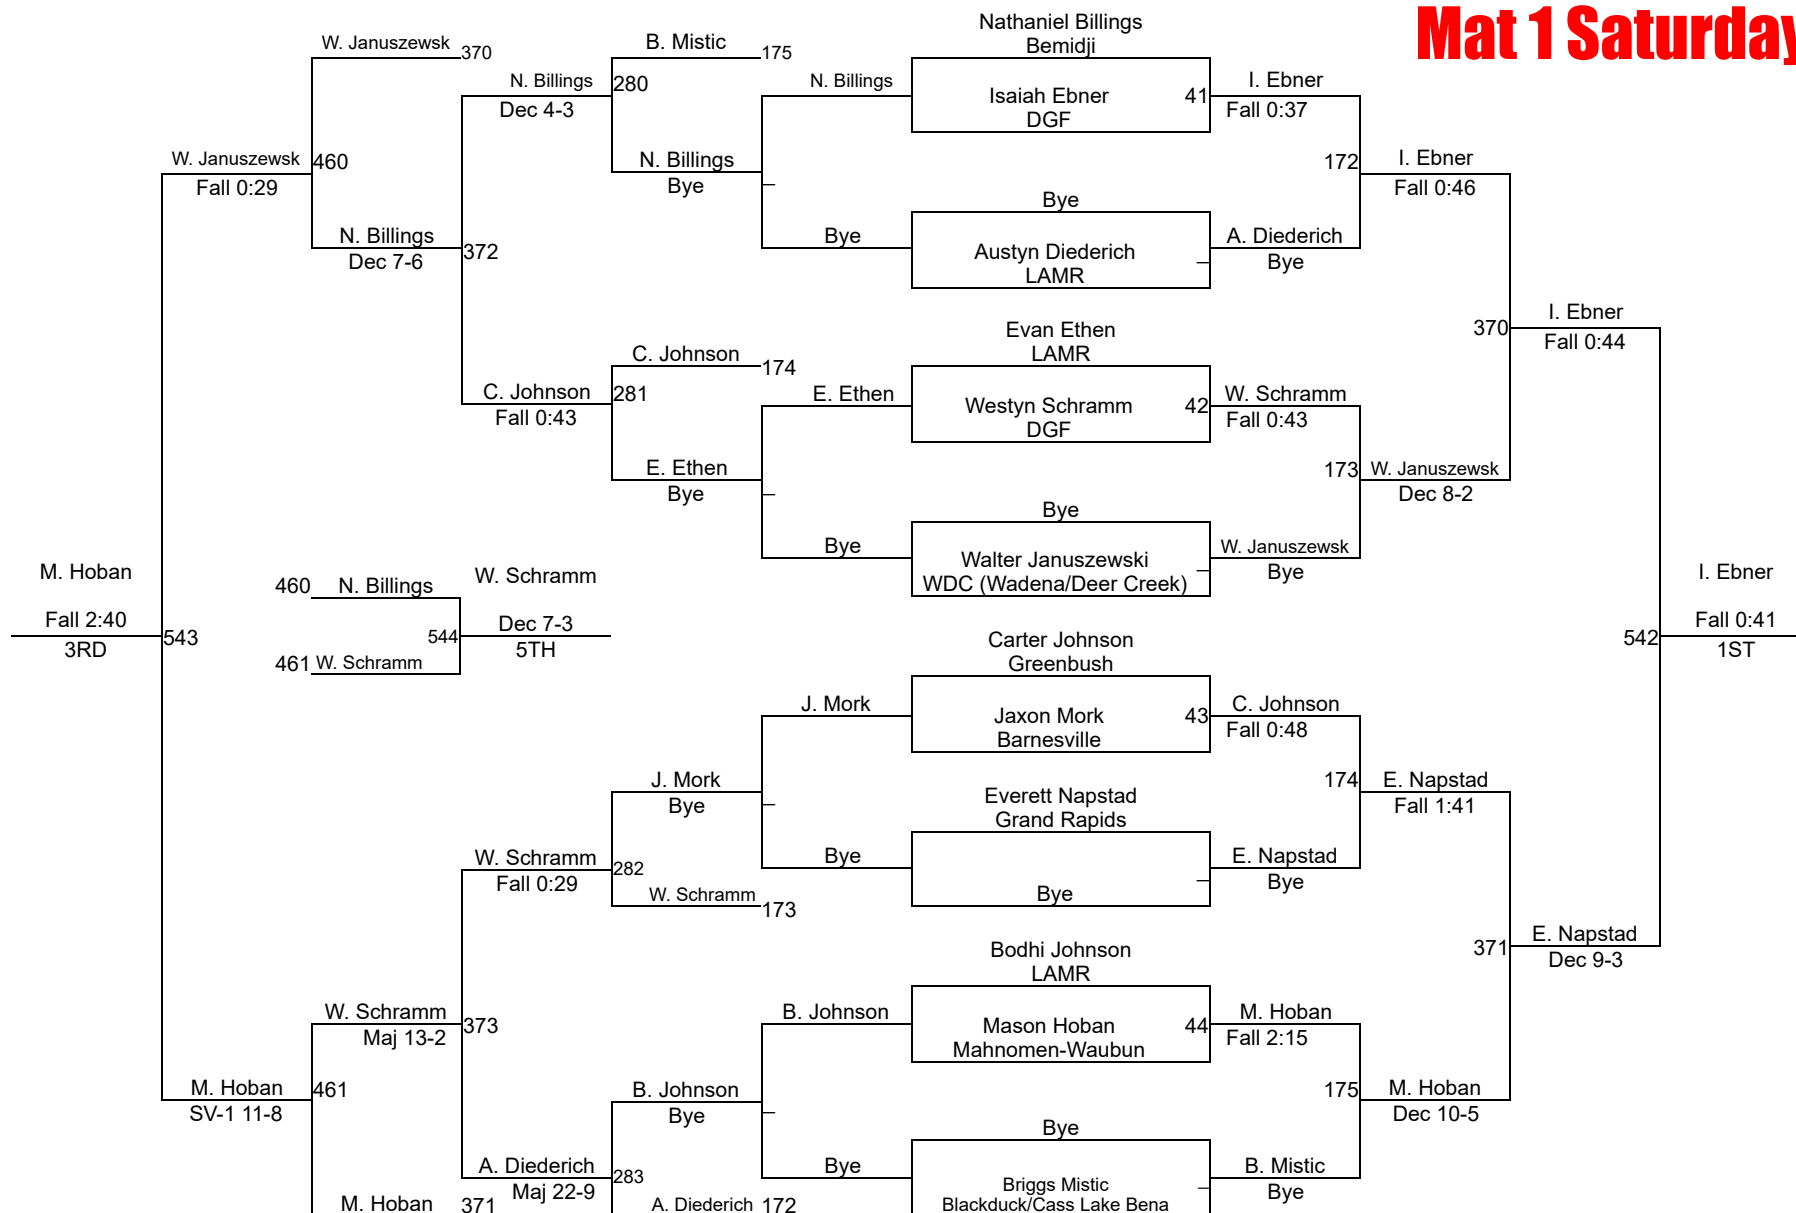

NYWA Bemidji 2025

1-2 65

Mat 1 Saturday