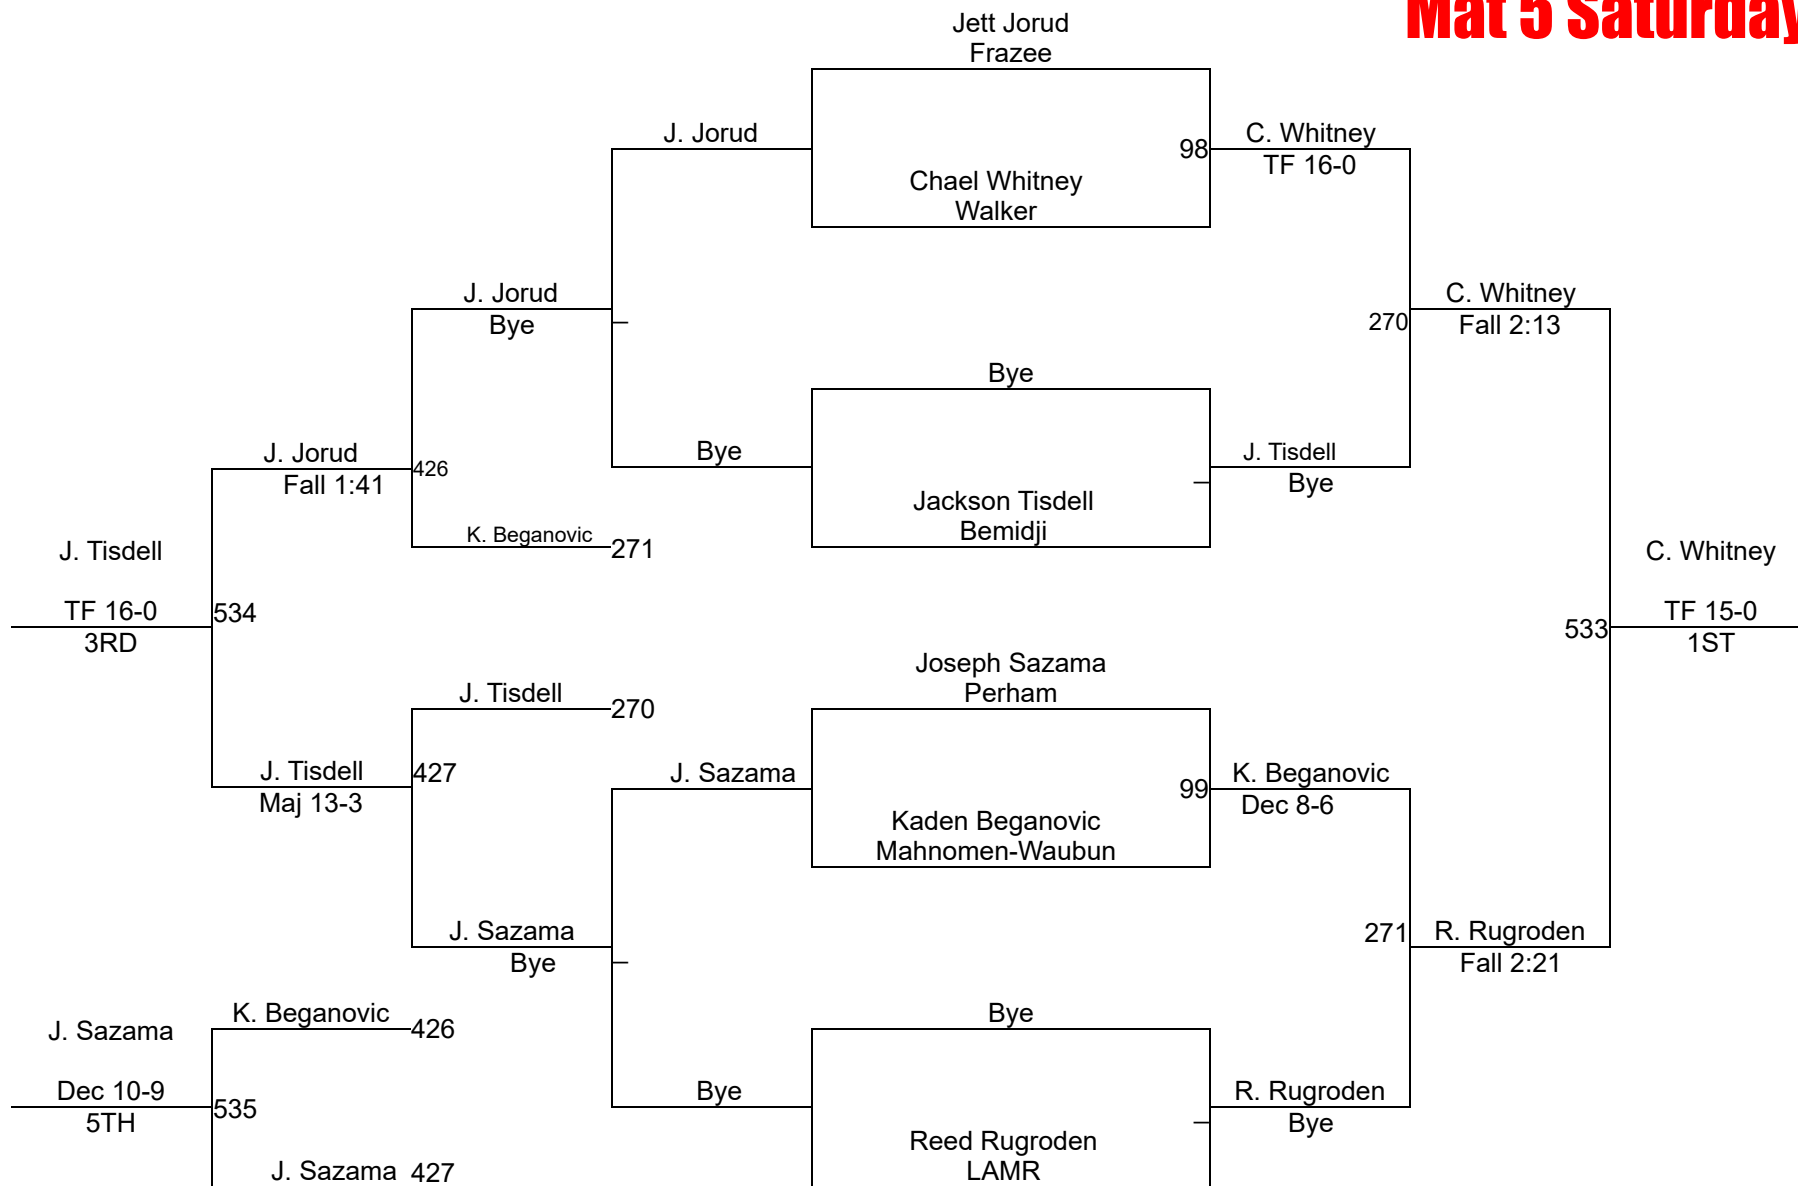

NYWA Bemidji 2025

3-4 85 Mat 2 Saturday

NYWA Bemidji 2025

3-4 90 Mat 3 Saturday

NYWA Bemidji 2025

3-4 95 Mat 3 Saturday

NYWA Bemidji 2025

3-4 100 Mat 5 Saturday