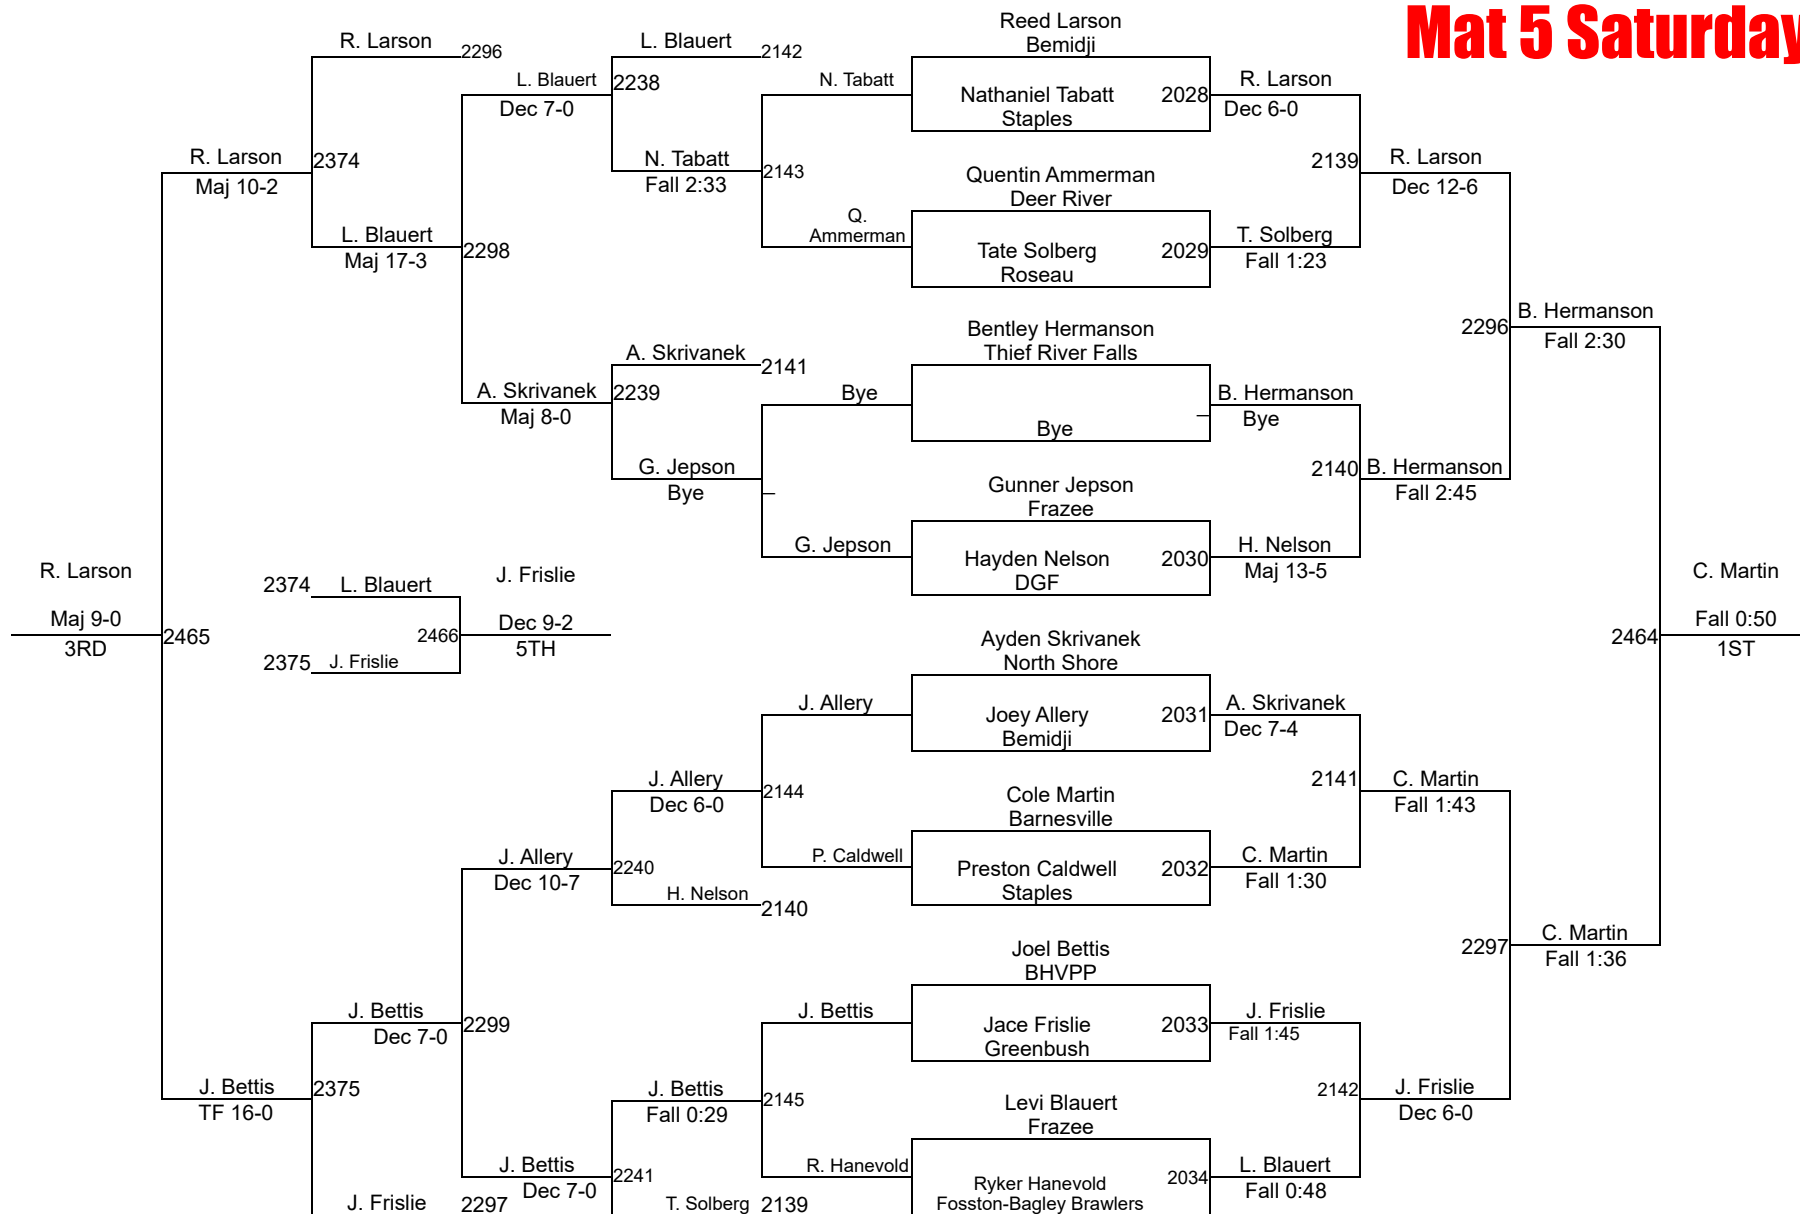

5-6 115 Mat 5 Saturday

NYWA Bemidji 2025

5-6 120 Mat 5 Saturday

NYWA Bemidji 2025

5-6 130 Mat 5 Saturday

NYWA Bemidji 2025

5-6 140
Mat 6 Saturday

NYWA Bemidji 2025