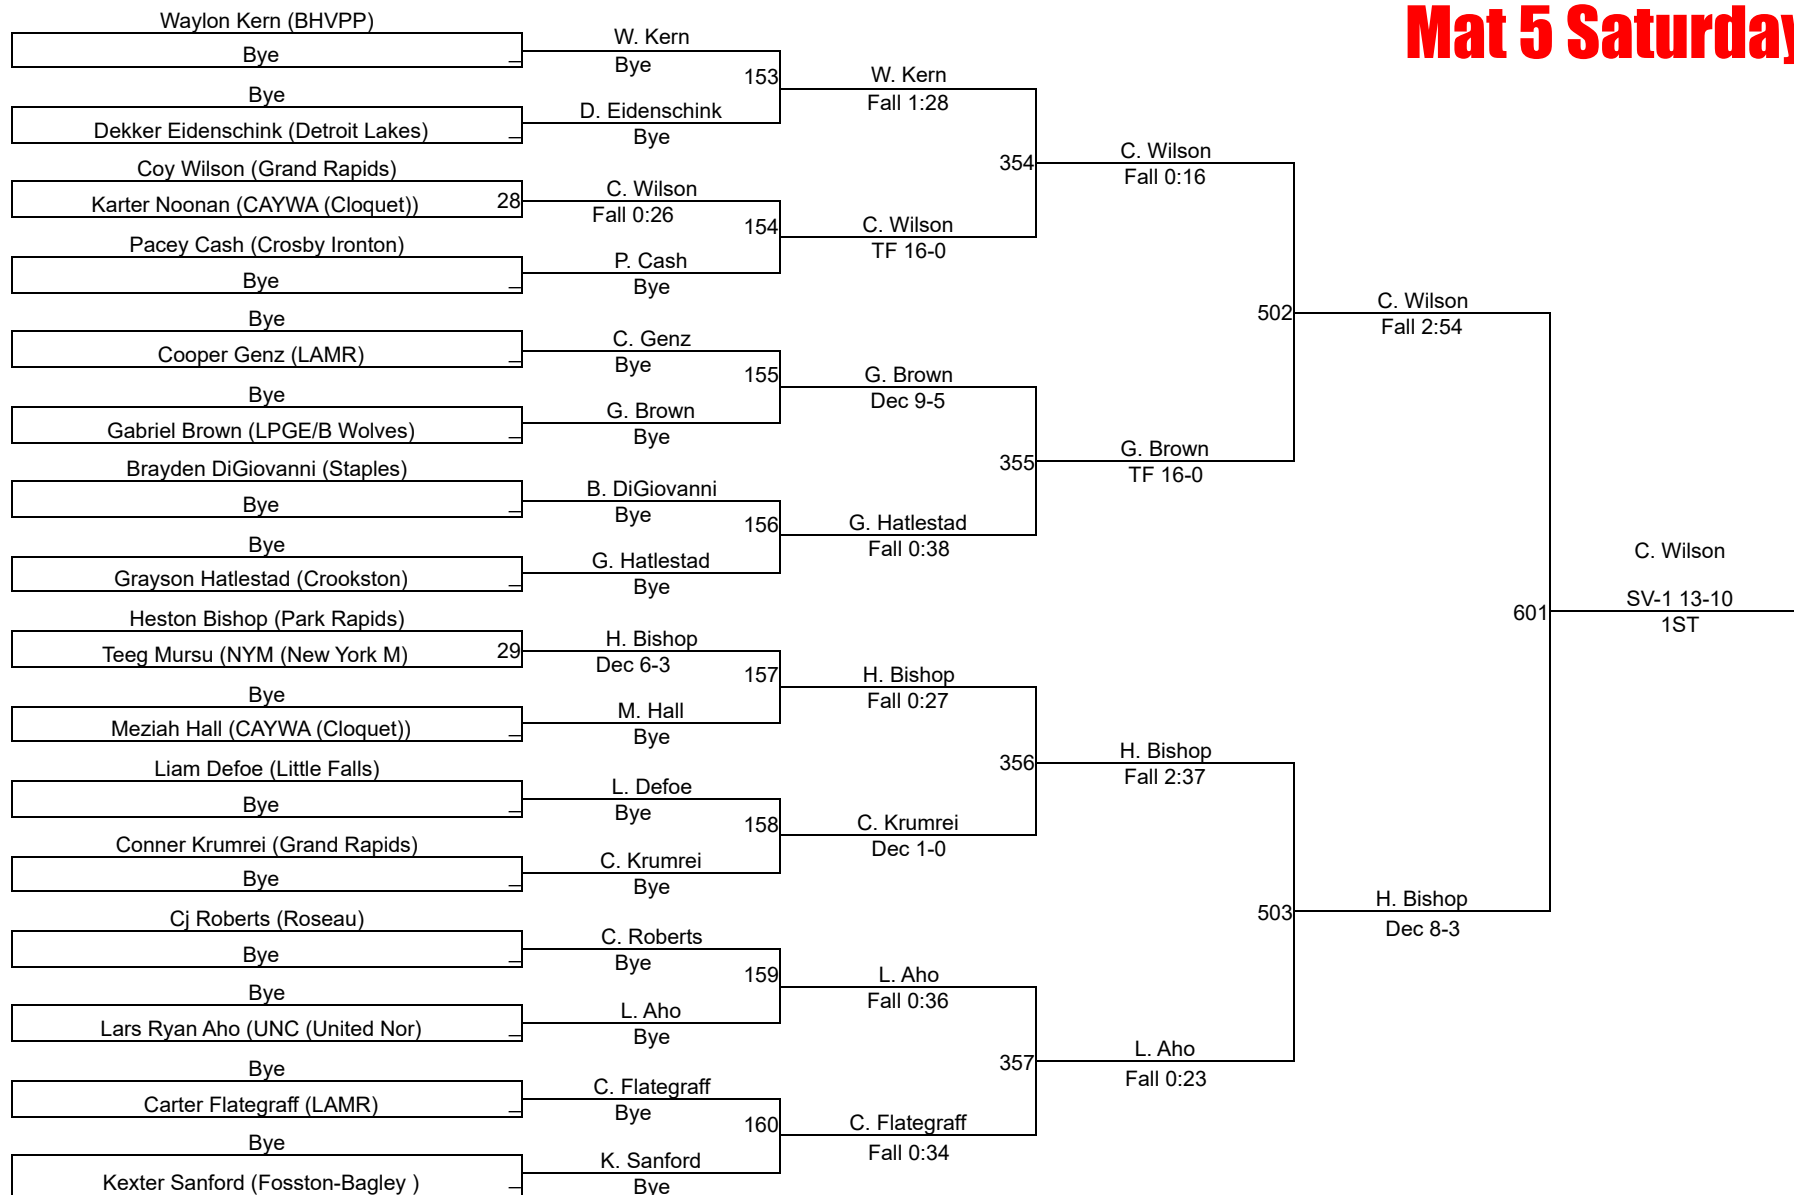

NYWA Bemidji 2025

3-4 72
Mat 5 Saturday