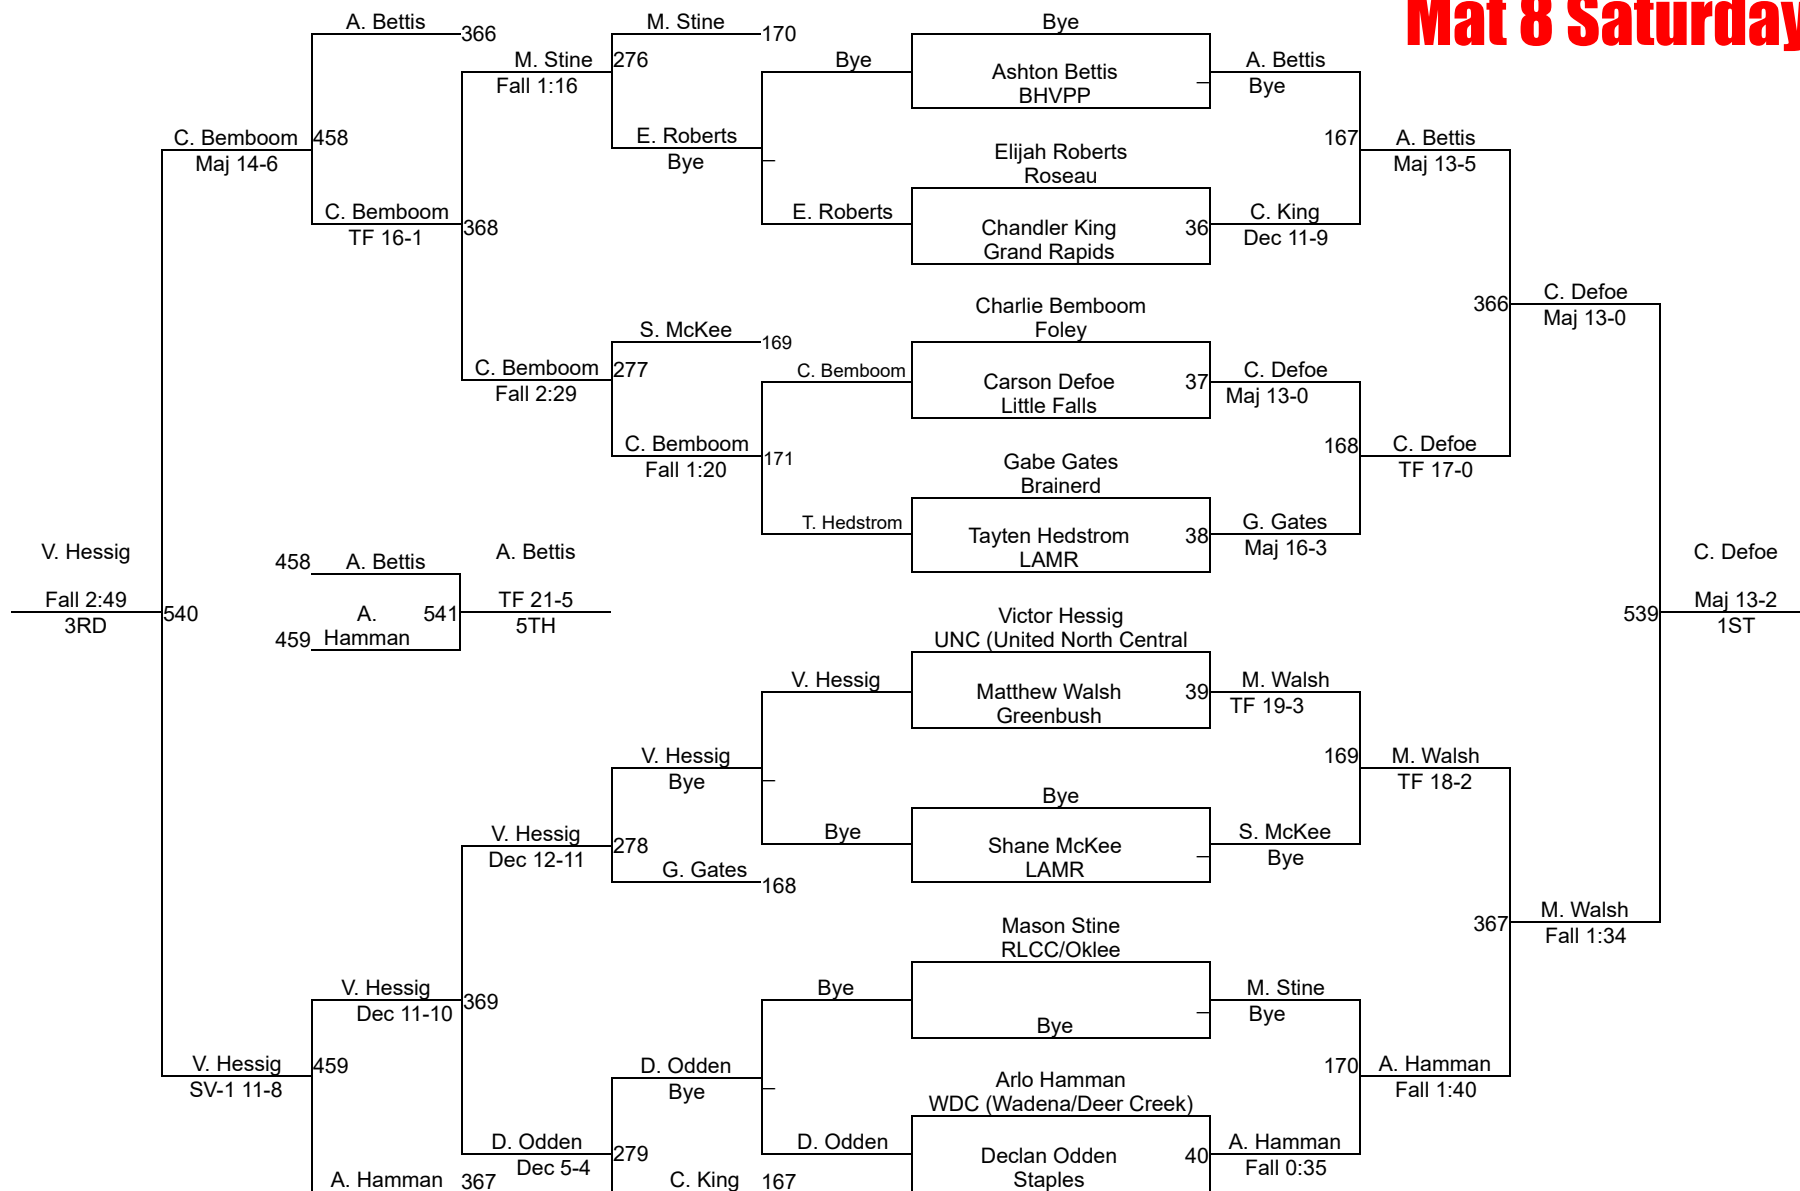

NYWA Bemidji 2025

1-2 45

Mat 8 Saturday

NYWA Bemidji 2025

1-2 50

Mat 8 Saturday

NYWA Bemidji 2025

1-2 54
Mat 6 Saturday