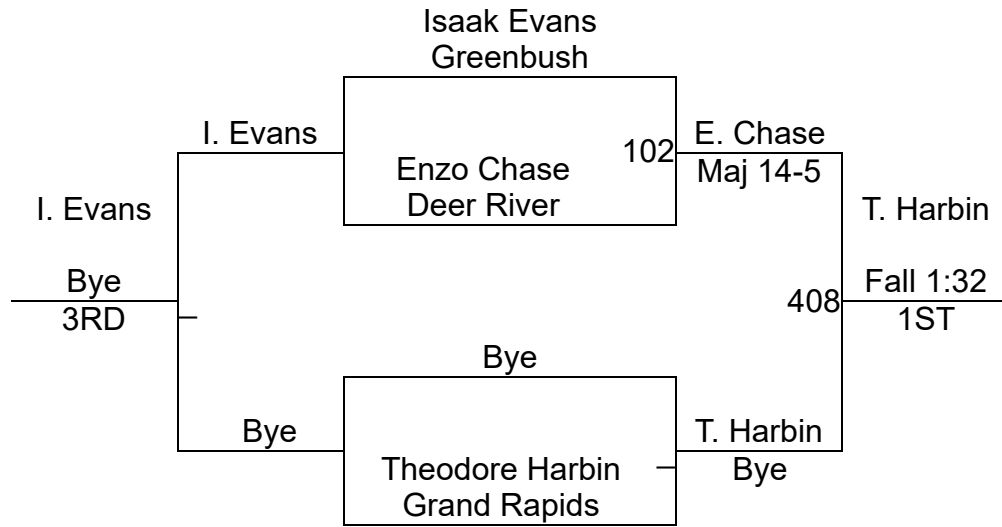

NYWA Bemidji 2025

PreK-K 55 Mat 8 Saturday

NYWA Bemidji 2025

PreK-K 60 Mat 8 Saturday

NYWA Bemidji 2025

PreK-K 70 Mat 9 Saturday

NYWA Bemidji 2025

PreK-K 105 Mat 9 Saturday