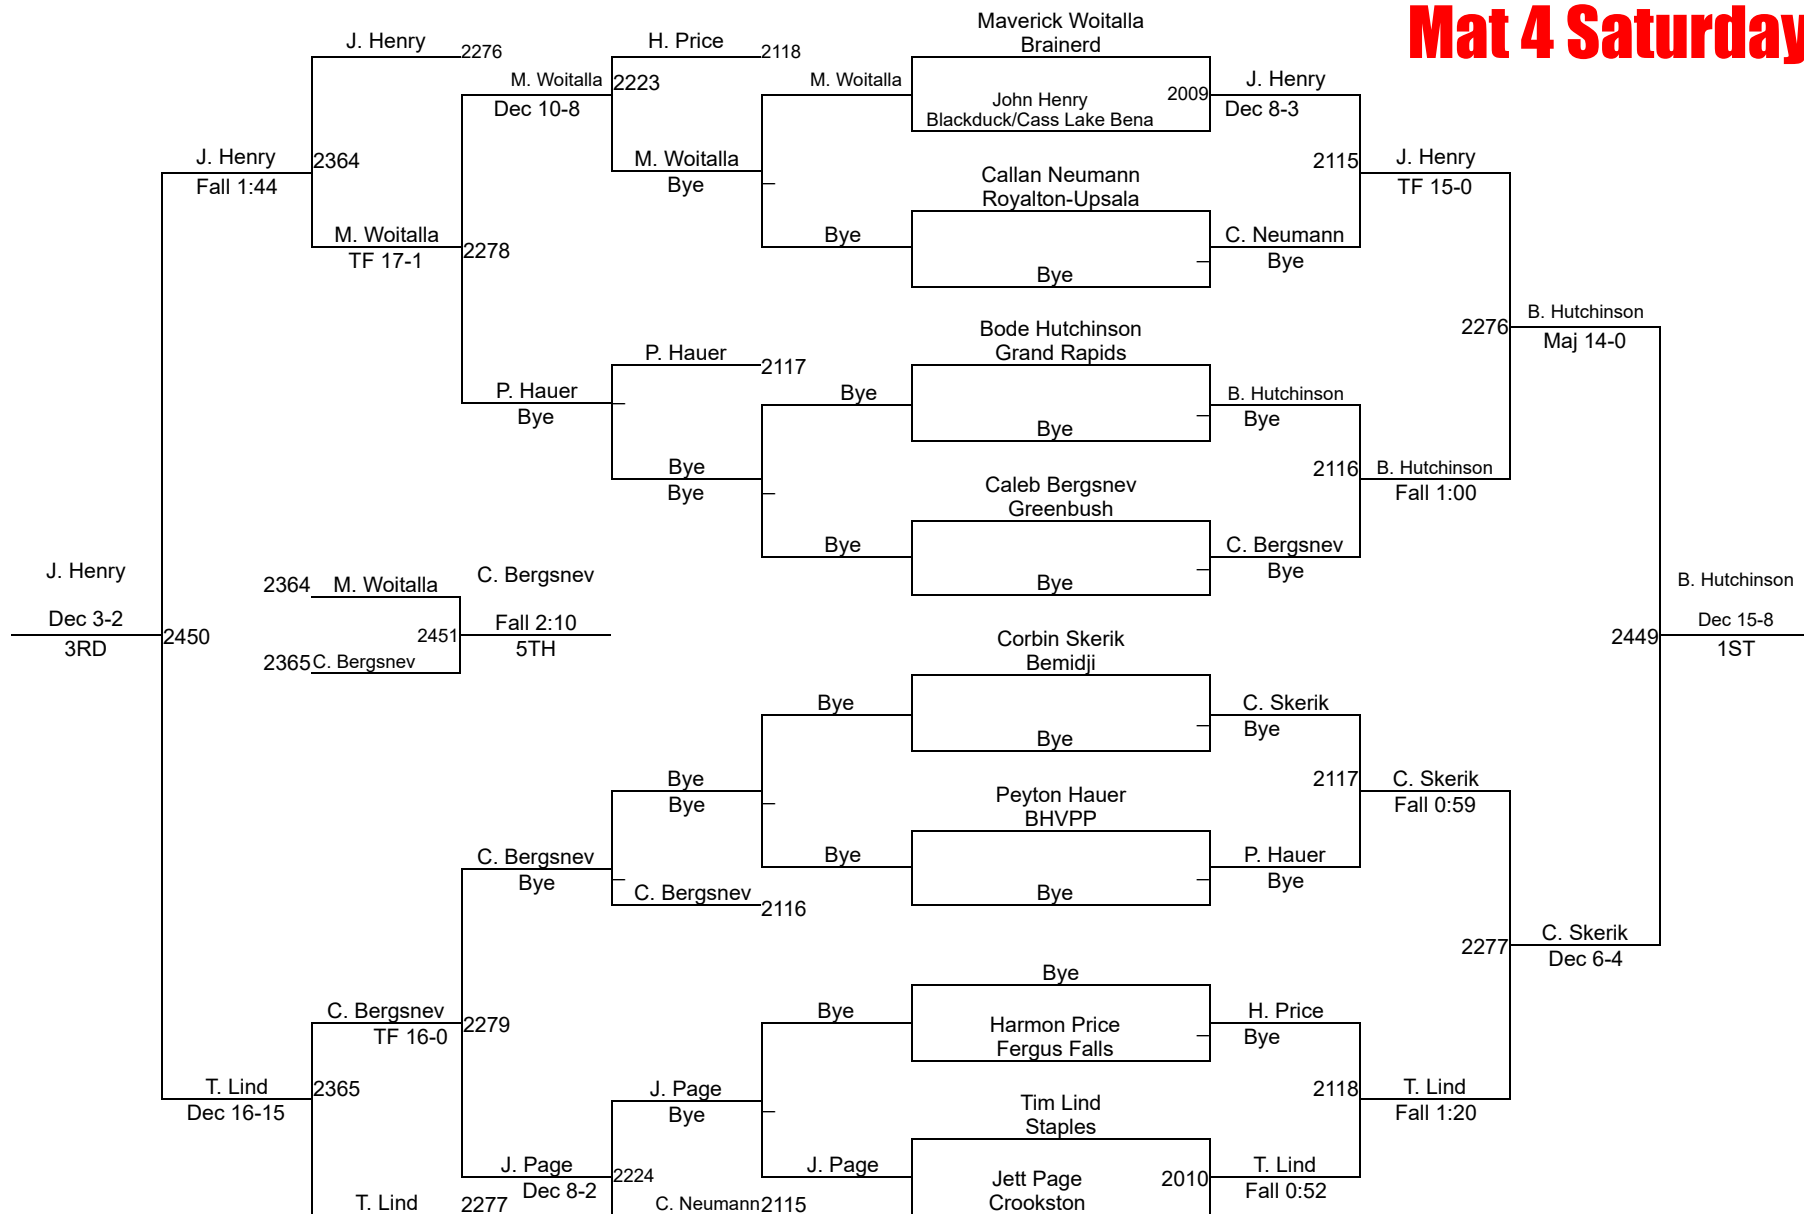

5-6 80

NYWA Bemidji 2025

5-6 84
Mat 3 Saturday

5-6 84

NYWA Bemidji 2025

5-6 88 Mat 4 Saturday

NYWA Bemidji 2025

5-6 93 Mat 4 Saturday