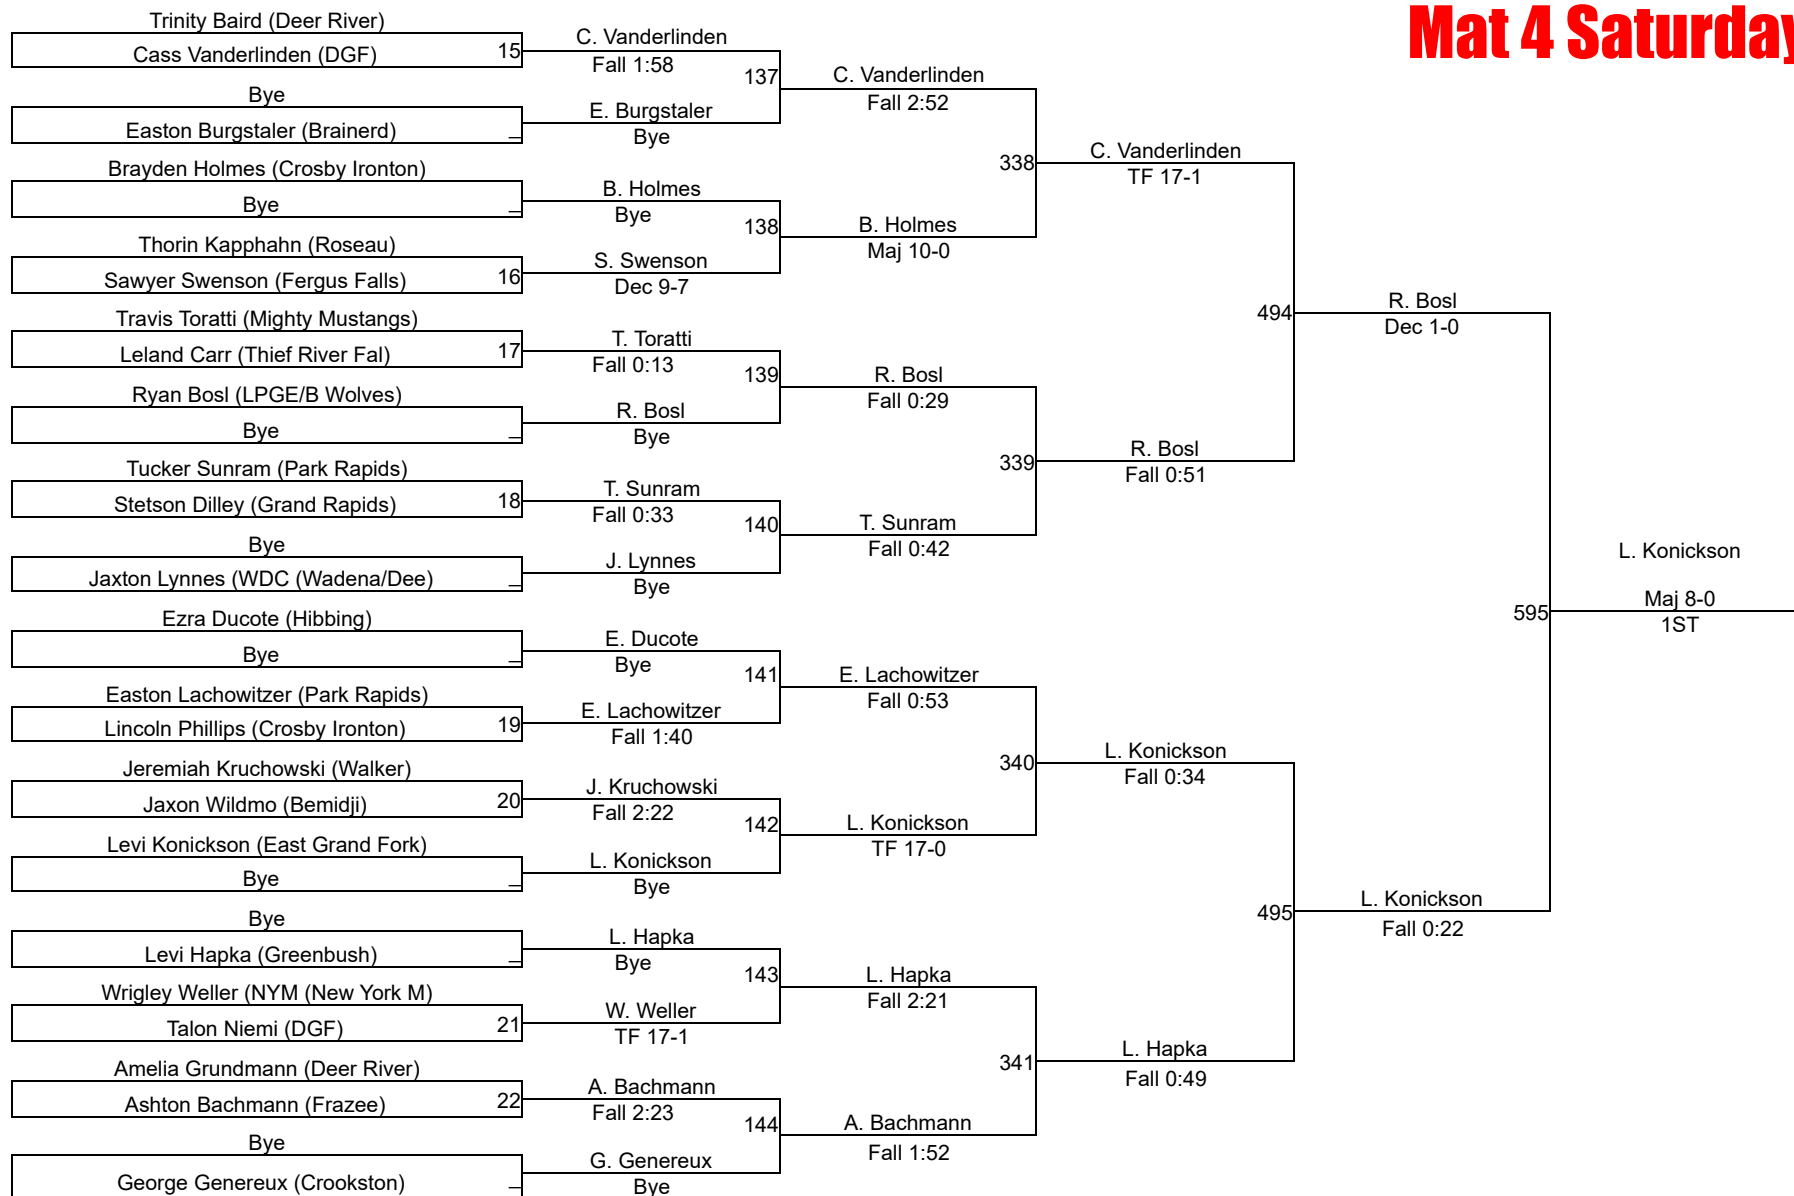

1-2 54

NYWA Bemidji 2025

1-2 57
Mat 9 Saturday

1-2 57

NYWA Bemidji 2025

1-2 61
Mat 4 Saturday

1-2 61

NYWA Bemidji 2025