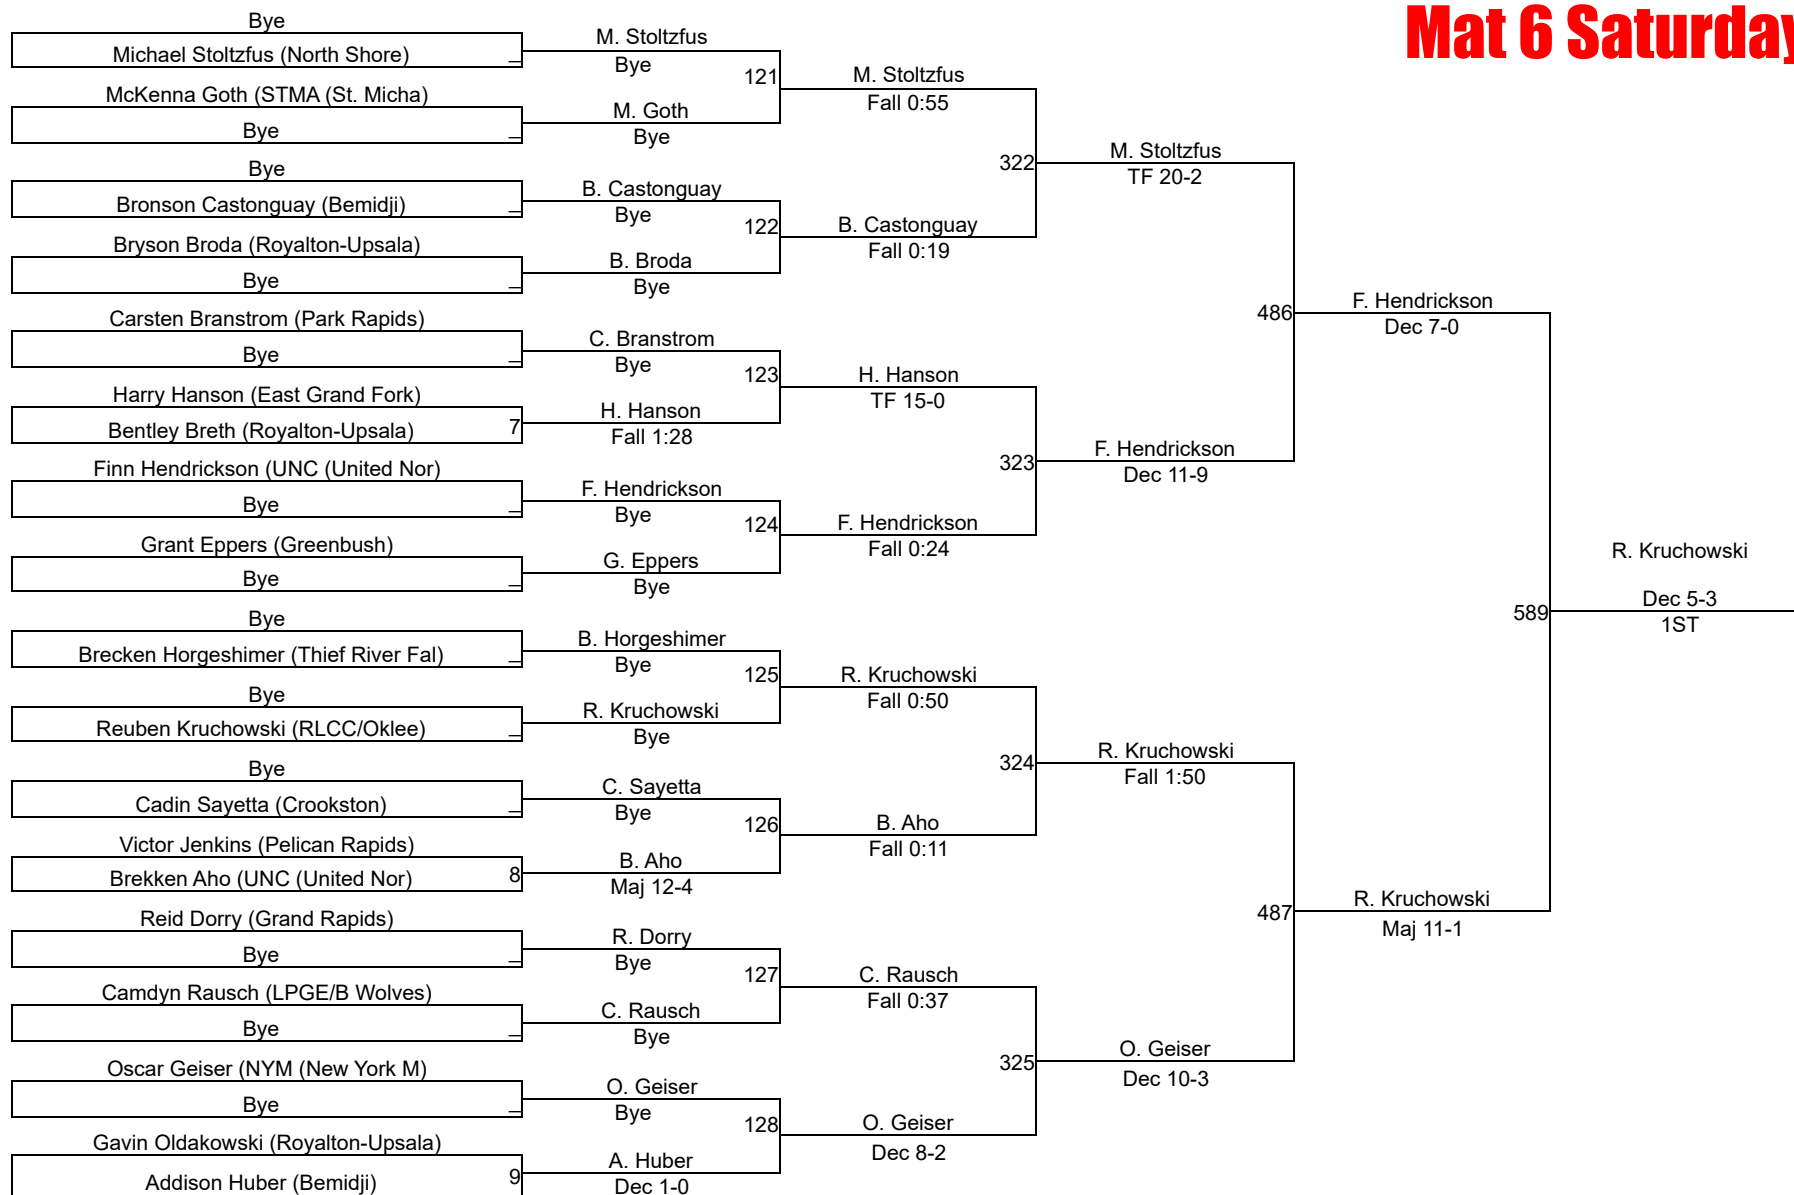

NYWA Bemidji 2025

1-2 45

Mat 8 Saturday

NYWA Bemidji 2025

1-2 50

Mat 8 Saturday

NYWA Bemidji 2025

1-2 54
Mat 6 Saturday