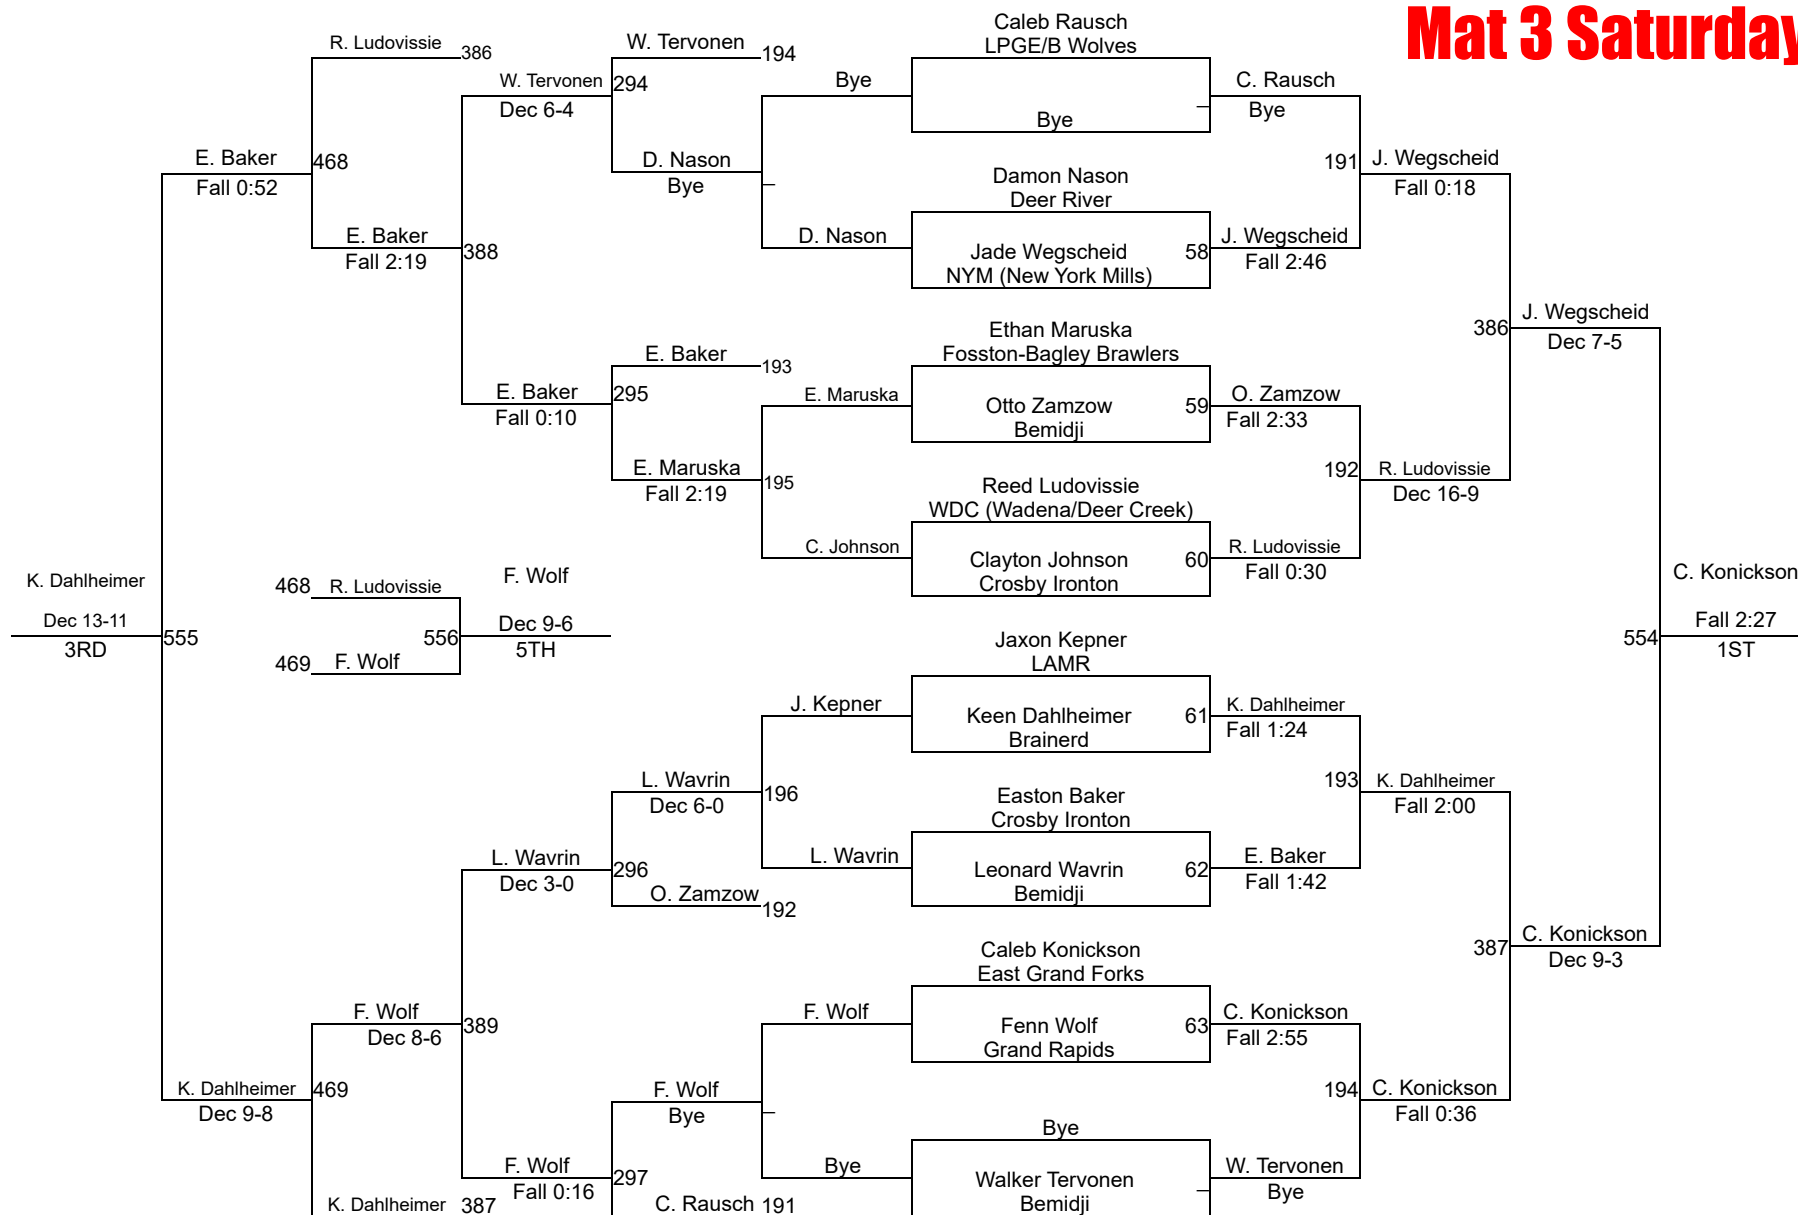

3-4 72
Mat 5 Saturday

3-4 72

NYWA Bemidji 2025

3-4 76

Mat 3 Saturday

NYWA Bemidji 2025

3-4 80

Mat 3 Saturday