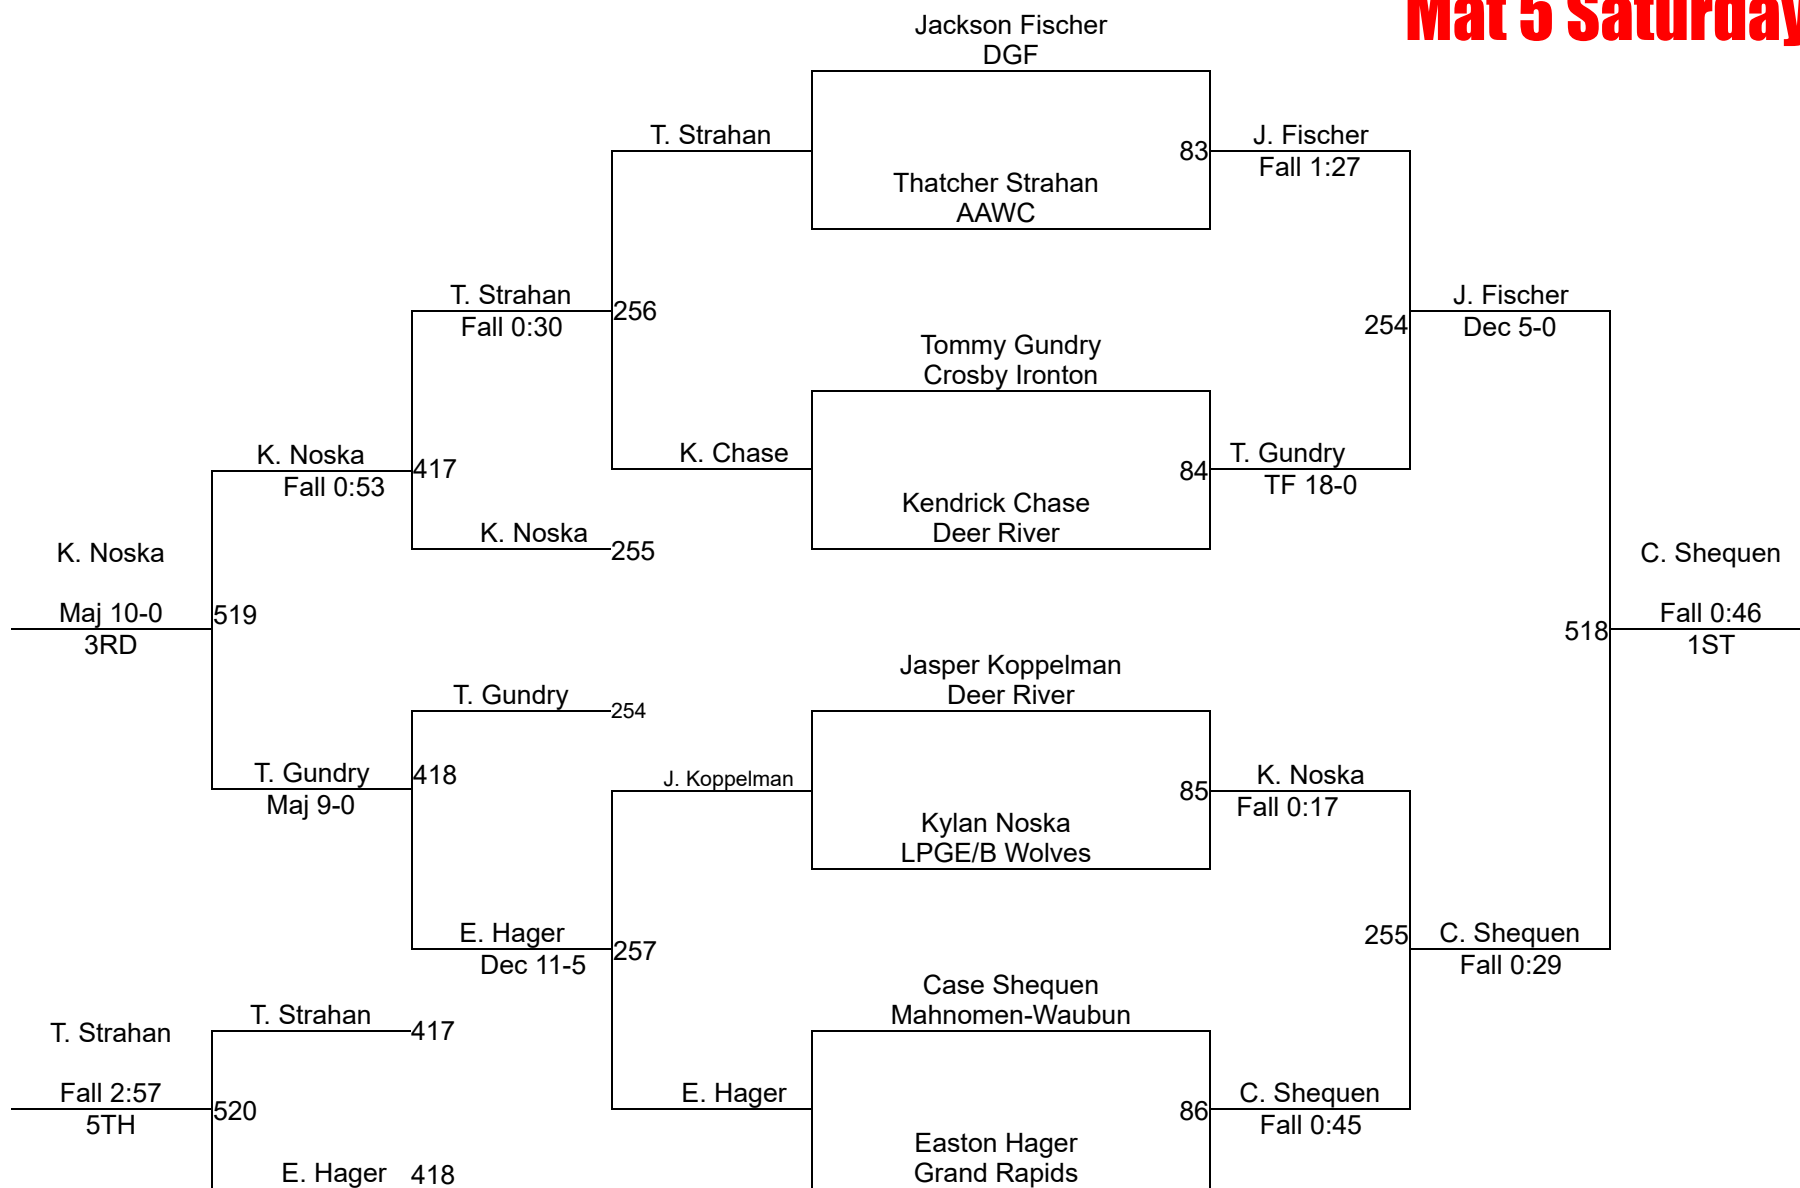

1-2 65

Mat 1 Saturday

NYWA Bemidji 2025

1-2 70 Mat 4 Saturday

NYWA Bemidji 2025

1-2 75 Mat 5 Saturday

NYWA Bemidji 2025

1-2 80 Mat 1 Saturday