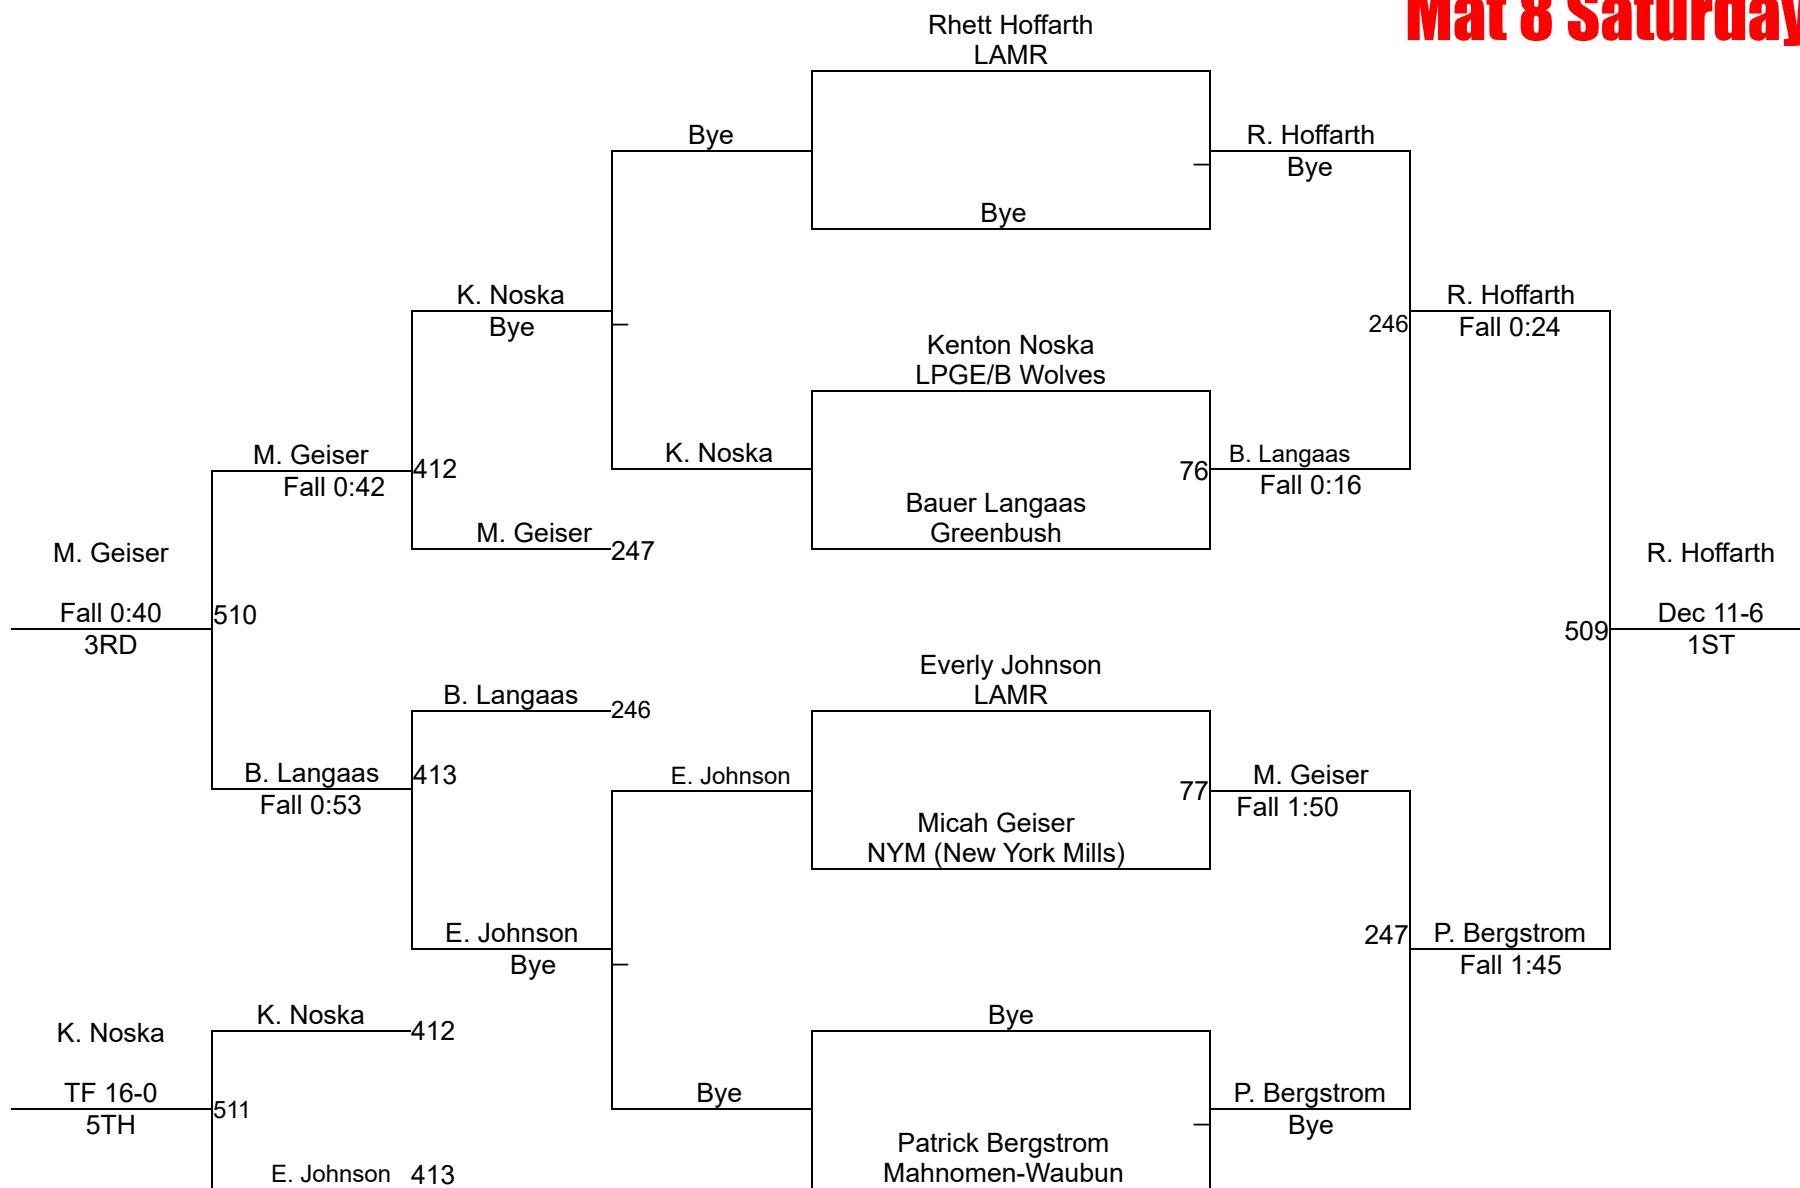

NYWA Bemidji 2025

PreK-K 55 Mat 8 Saturday