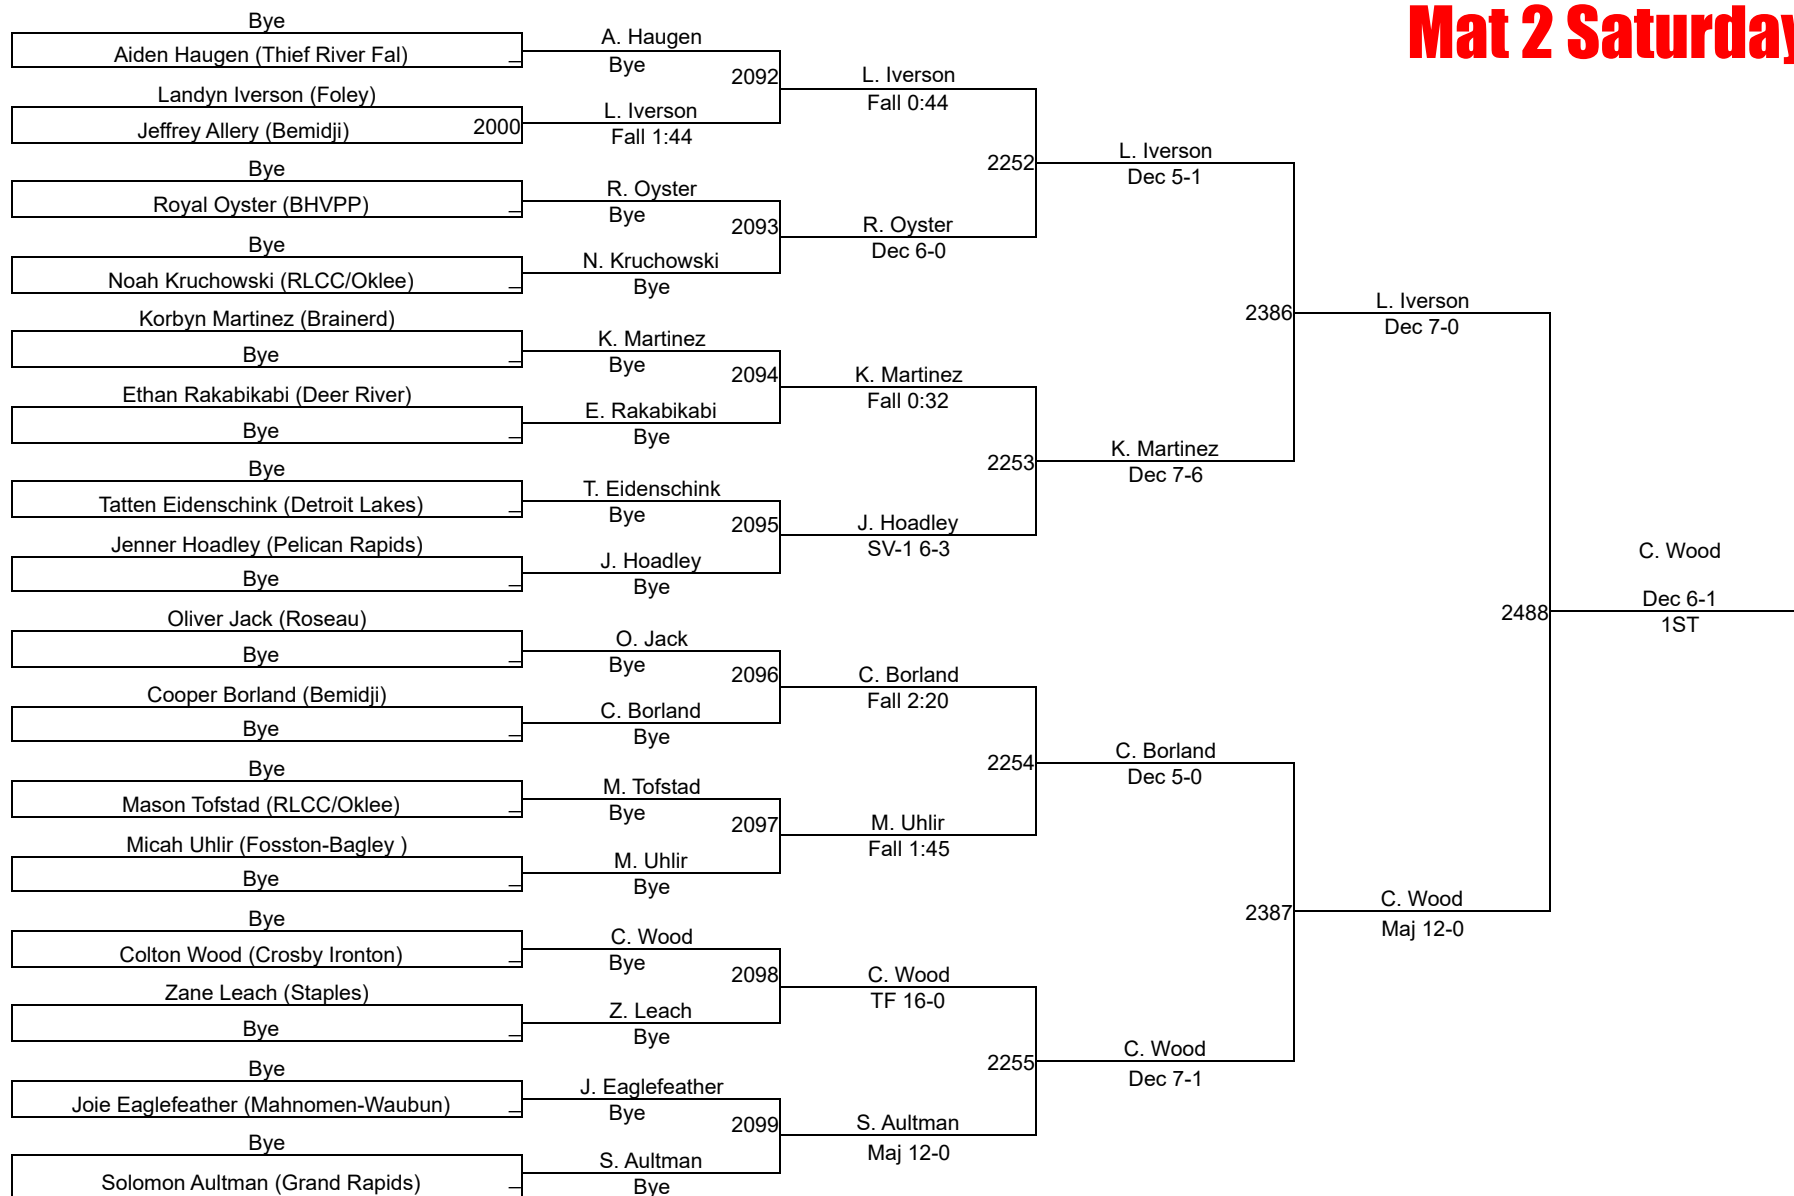

5-6 65 Mat 1 Saturday

NYWA Bemidji 2025

5-6 70 Mat 1 Saturday

NYWA Bemidji 2025

5-6 75
Mat 2 Saturday

5-6 75

NYWA Bemidji 2025

5-6 80
Mat 3 Saturday