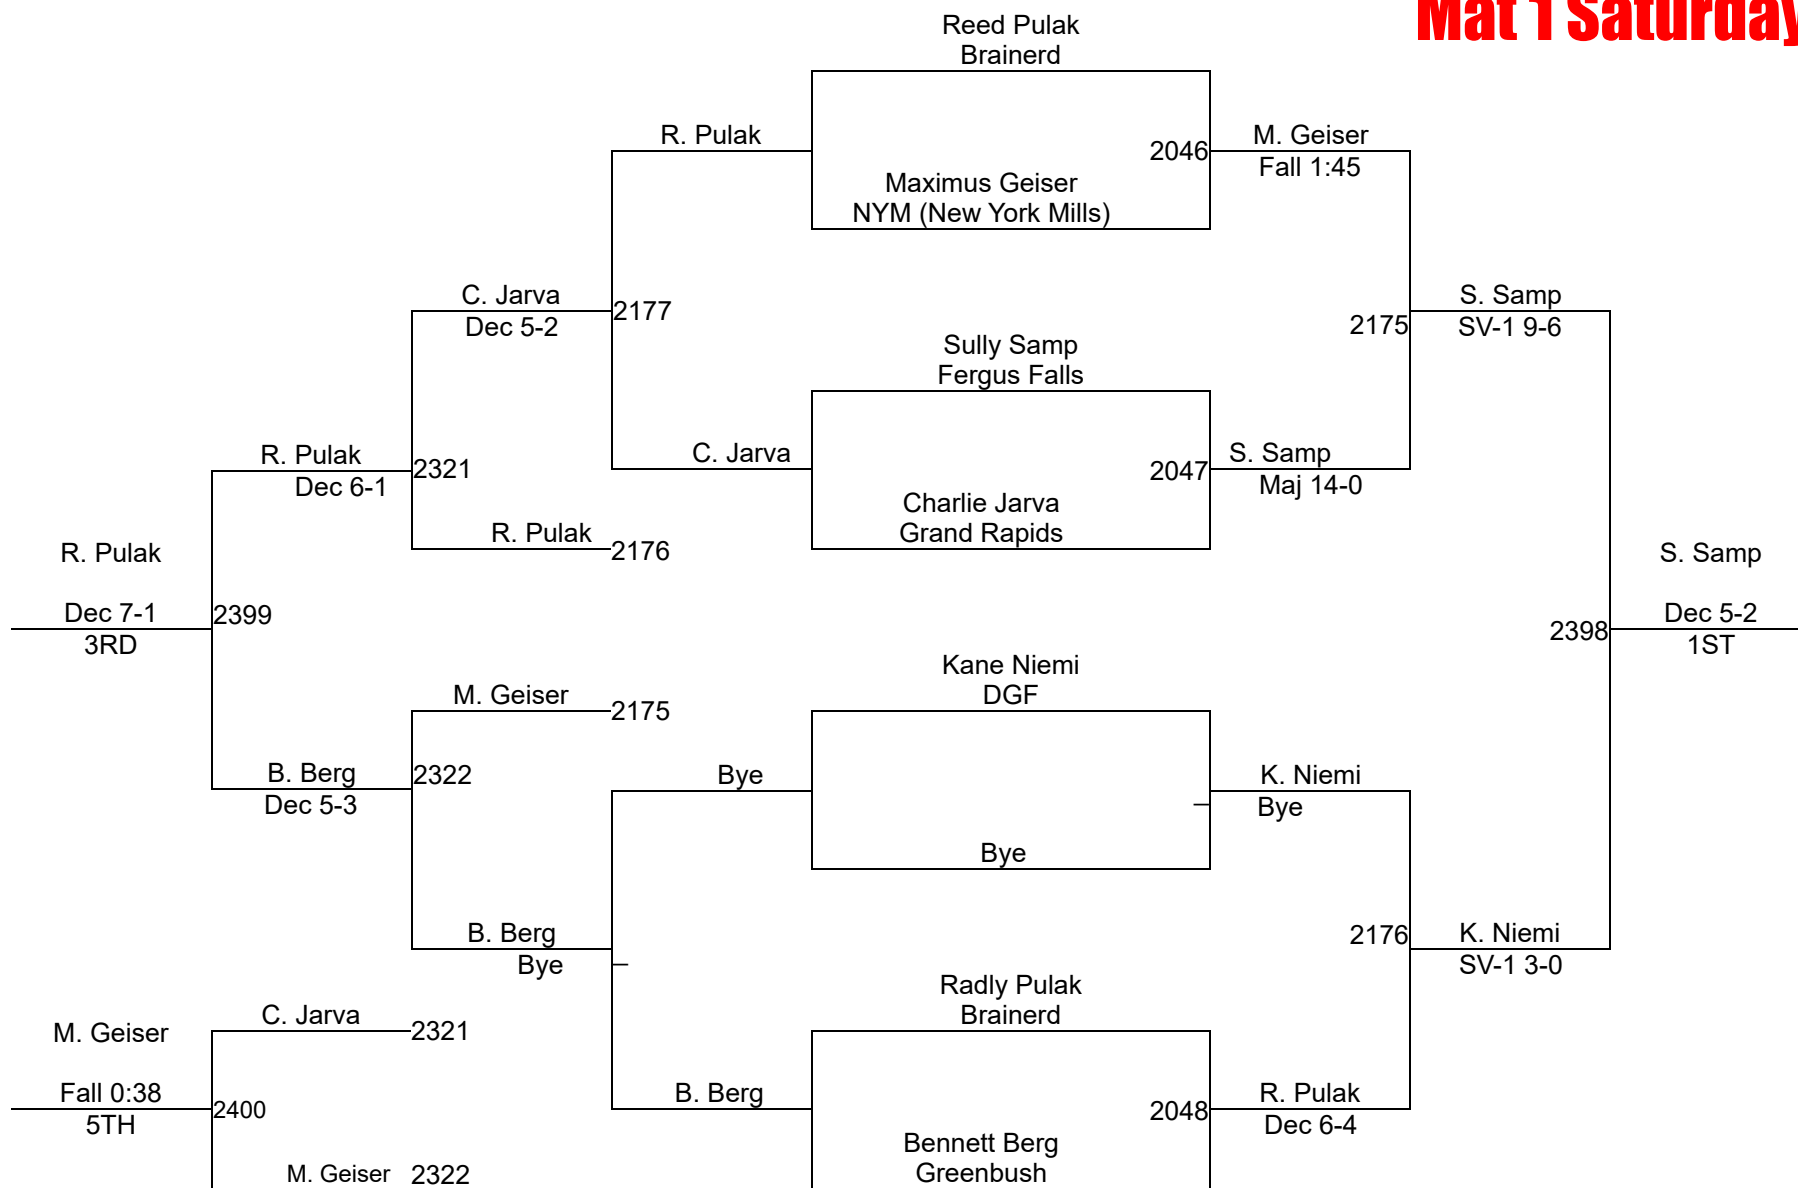

NYWA Bemidji 2025

5-6 65 Mat 1 Saturday