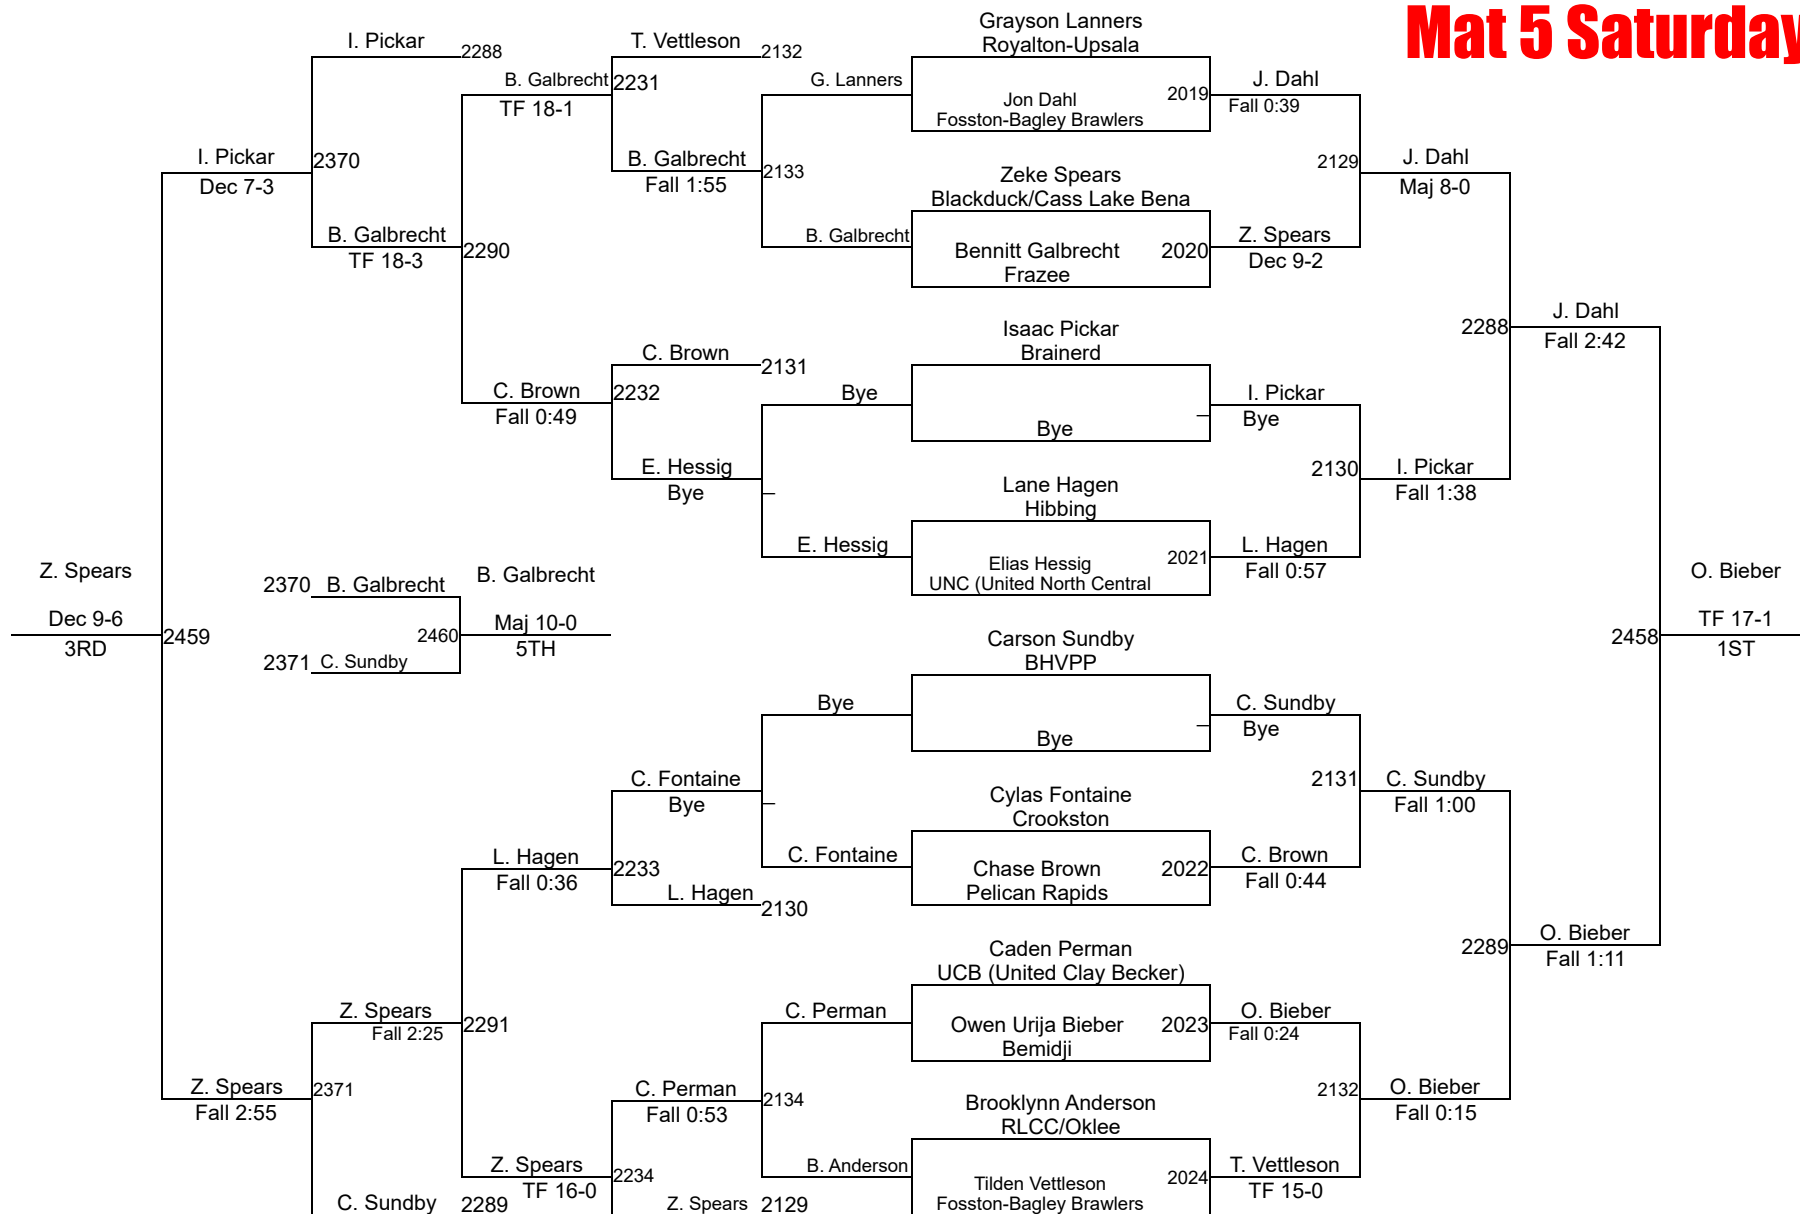

NYWA Bemidji 2025

5-6 102 Mat 5 Saturday