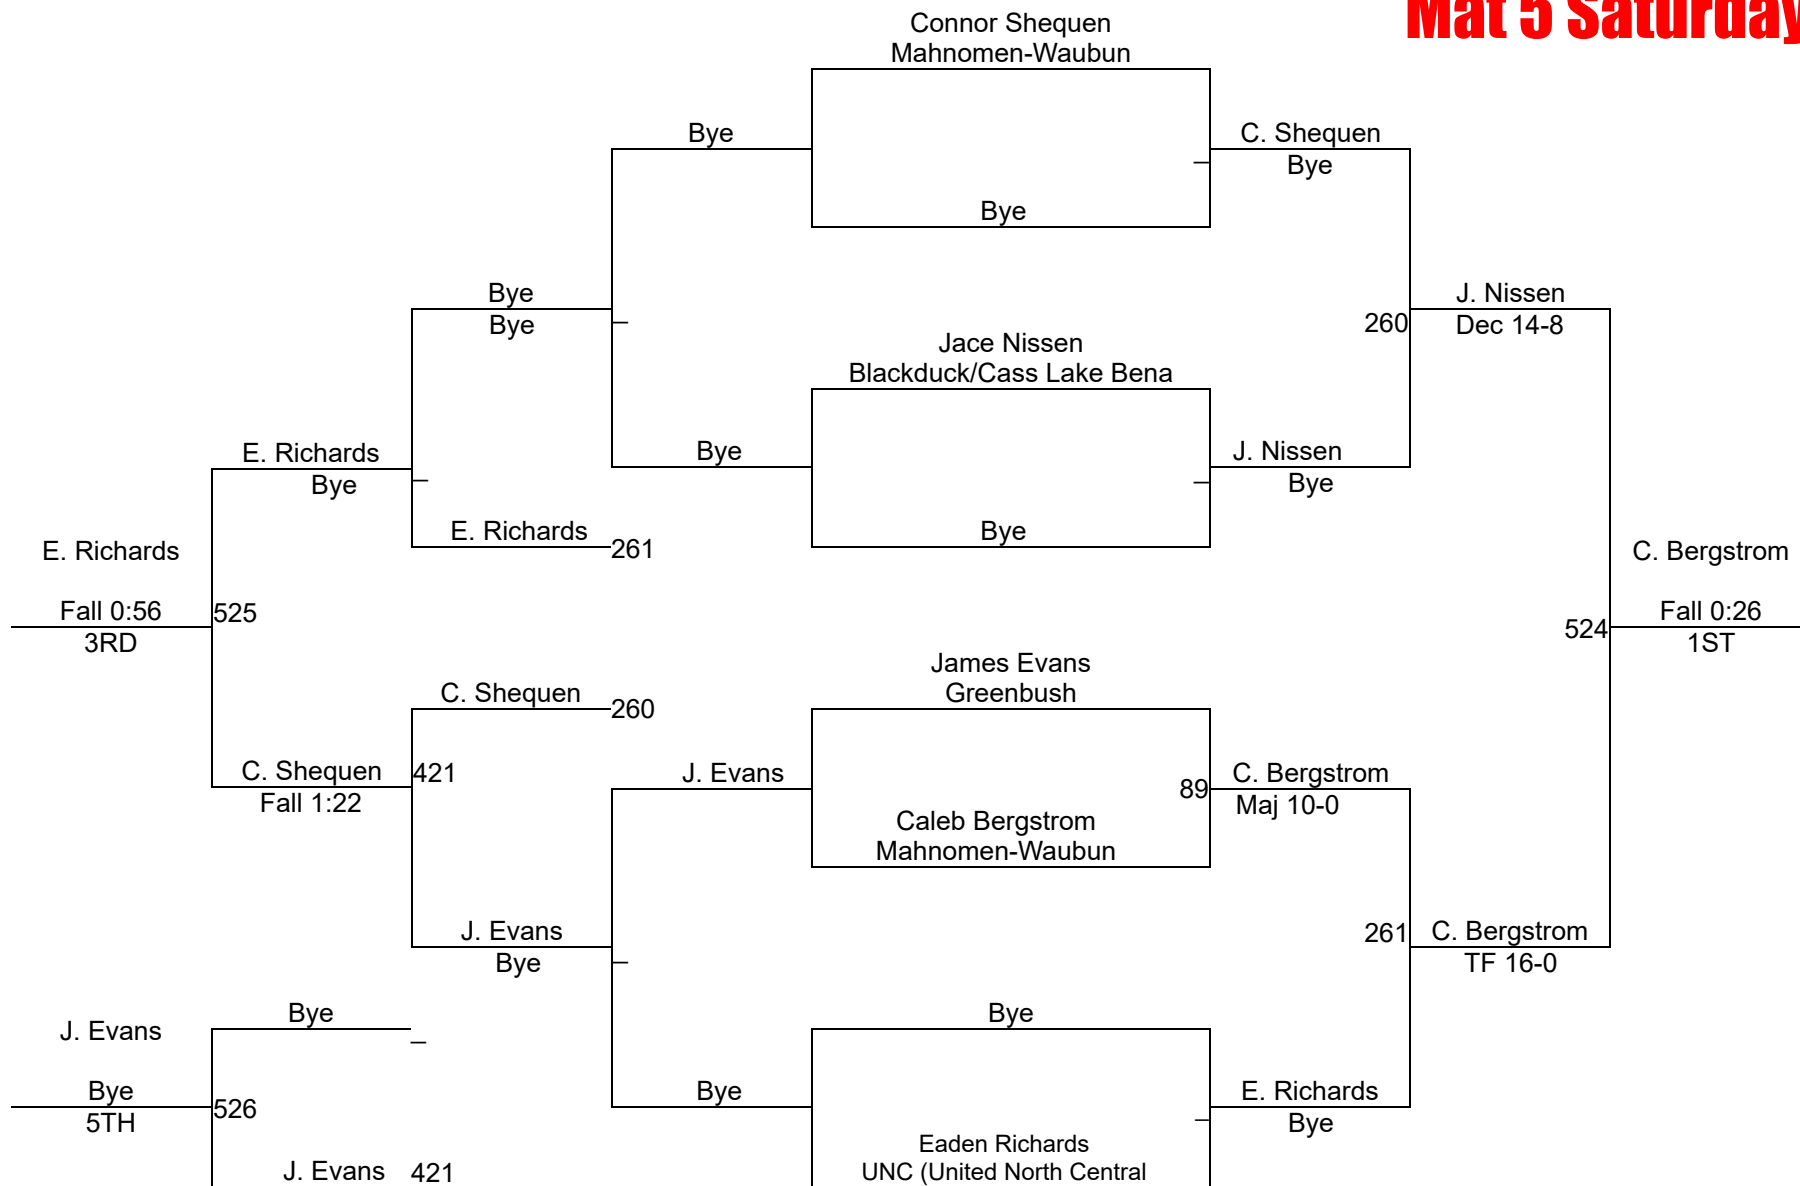

NYWA Bemidji 2025

1-2 85

NYWA Bemidji 2025

1-2 90 Mat 5 Saturday

NYWA Bemidji 2025

1-2 130 Mat 5 Saturday

NYWA Bemidji 2025

3-4 55 Mat 6 Saturday