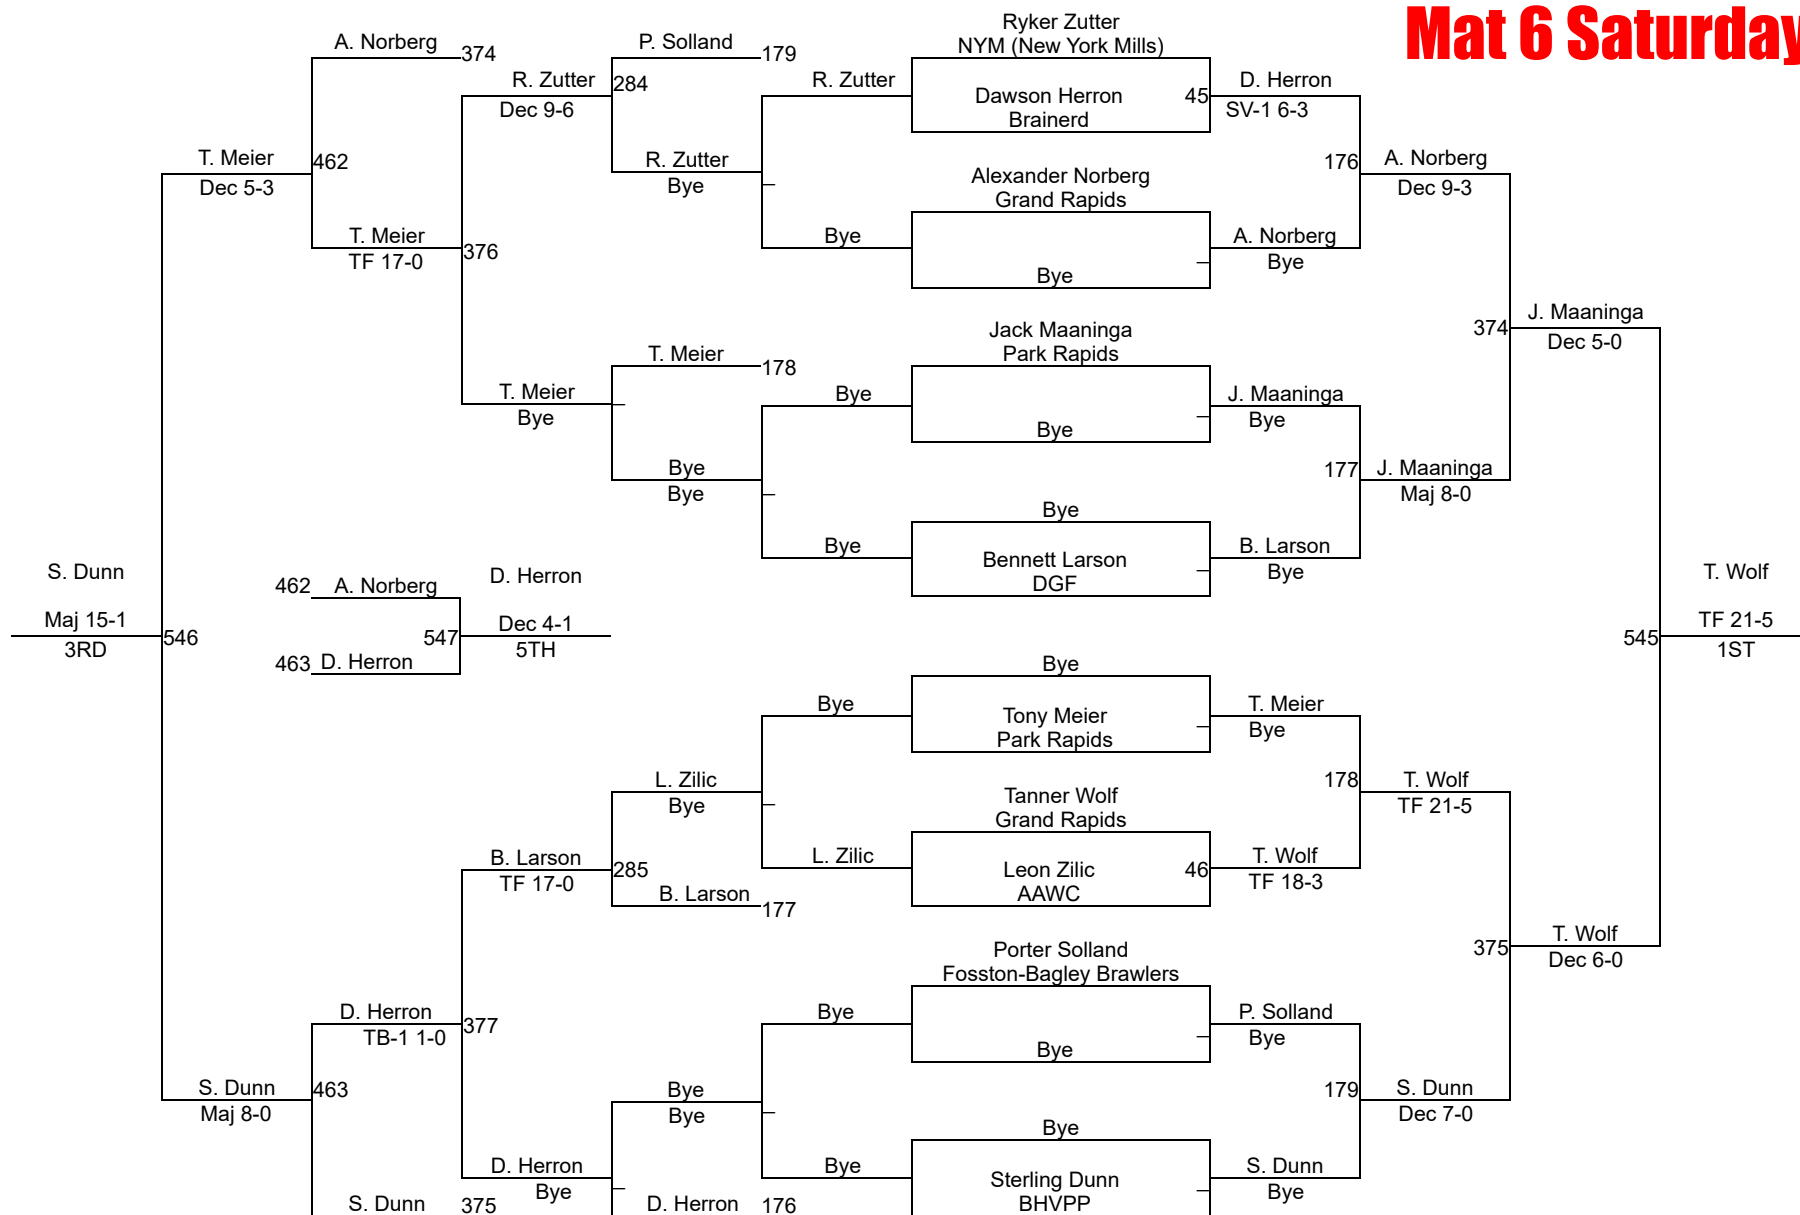

NYWA Bemidji 2025

1-2 85

NYWA Bemidji 2025

1-2 90 Mat 5 Saturday

NYWA Bemidji 2025

1-2 130 Mat 5 Saturday

NYWA Bemidji 2025

3-4 55 Mat 6 Saturday