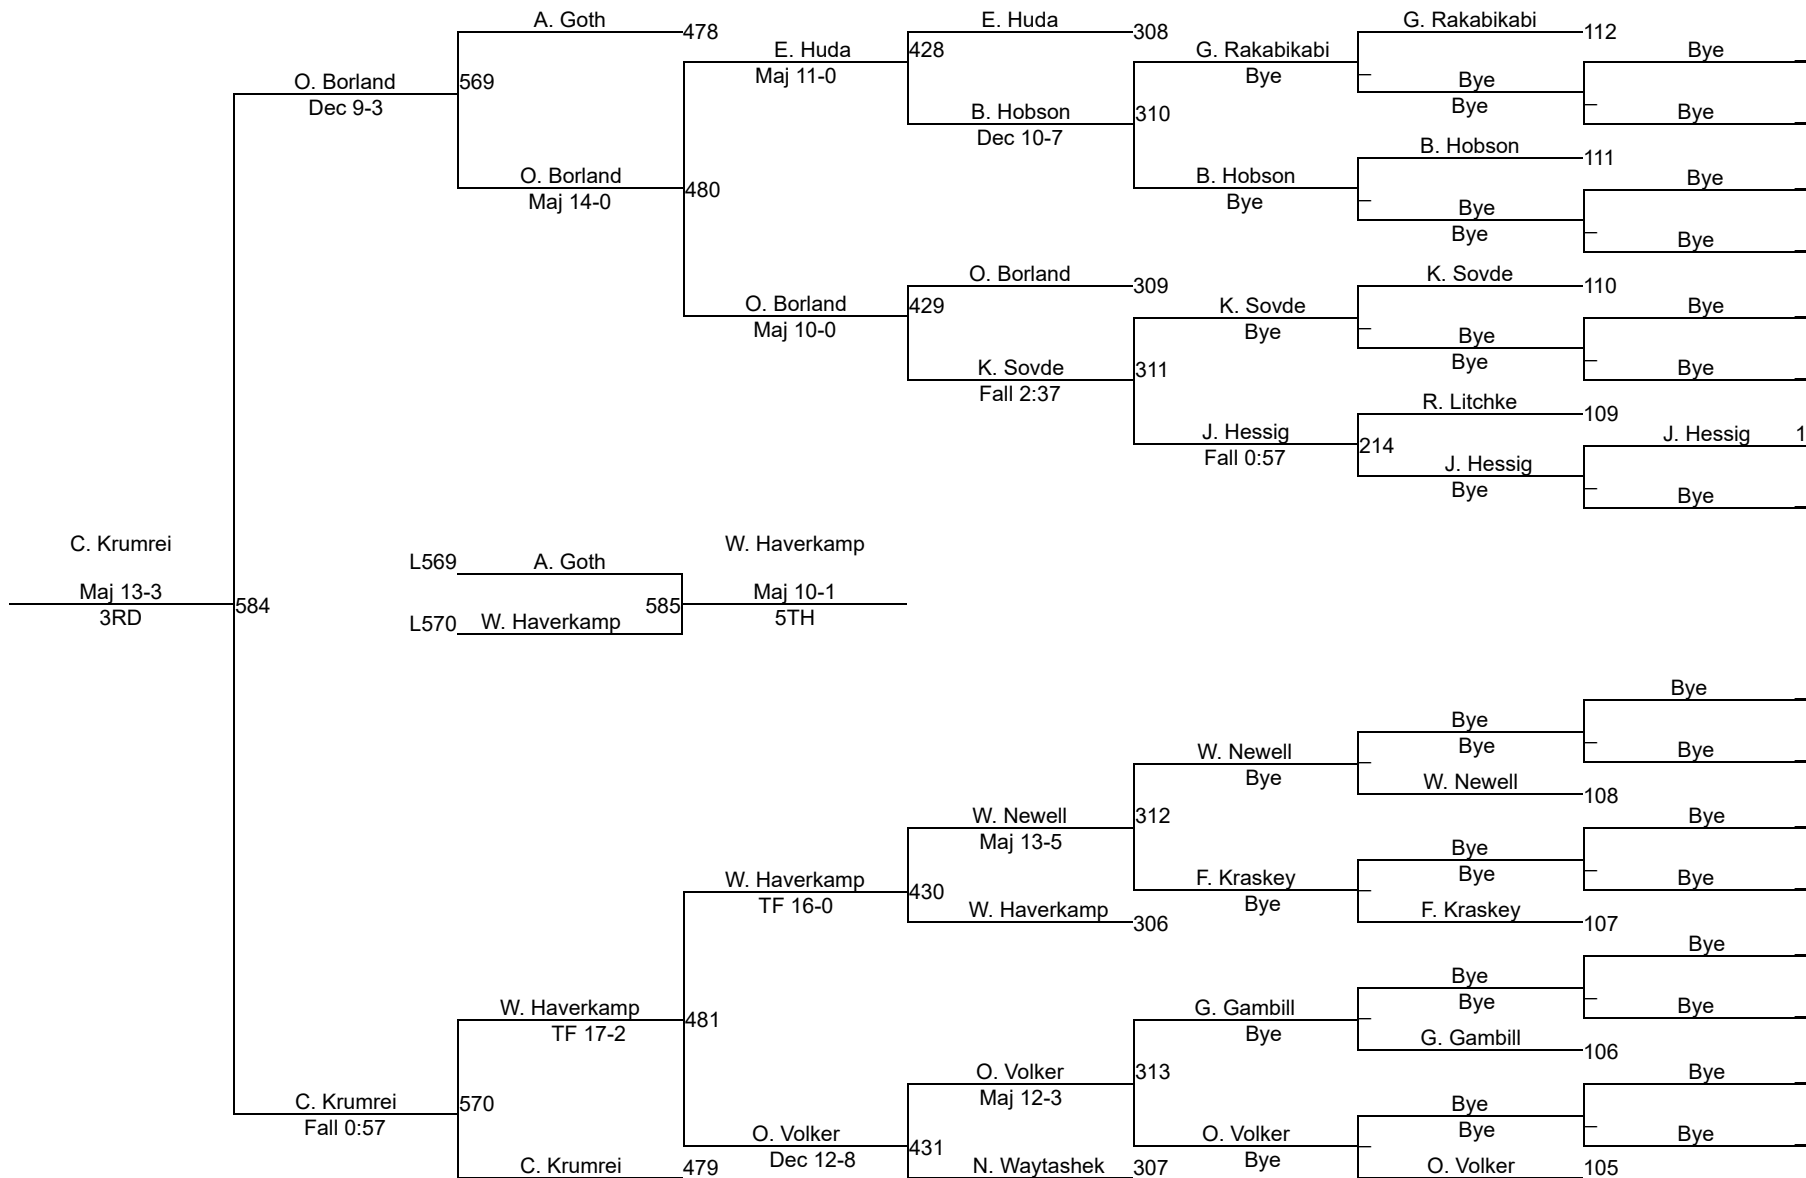

NYWA Bemidji 2025

PreK-K 40 Mat 8 Saturday

NYWA Bemidji 2025

PreK-K 45 Mat 9 Saturday

PreK-K 45

NYWA Bemidji 2025

PreK-K 50 Mat 7 Saturday

PreK-K 50