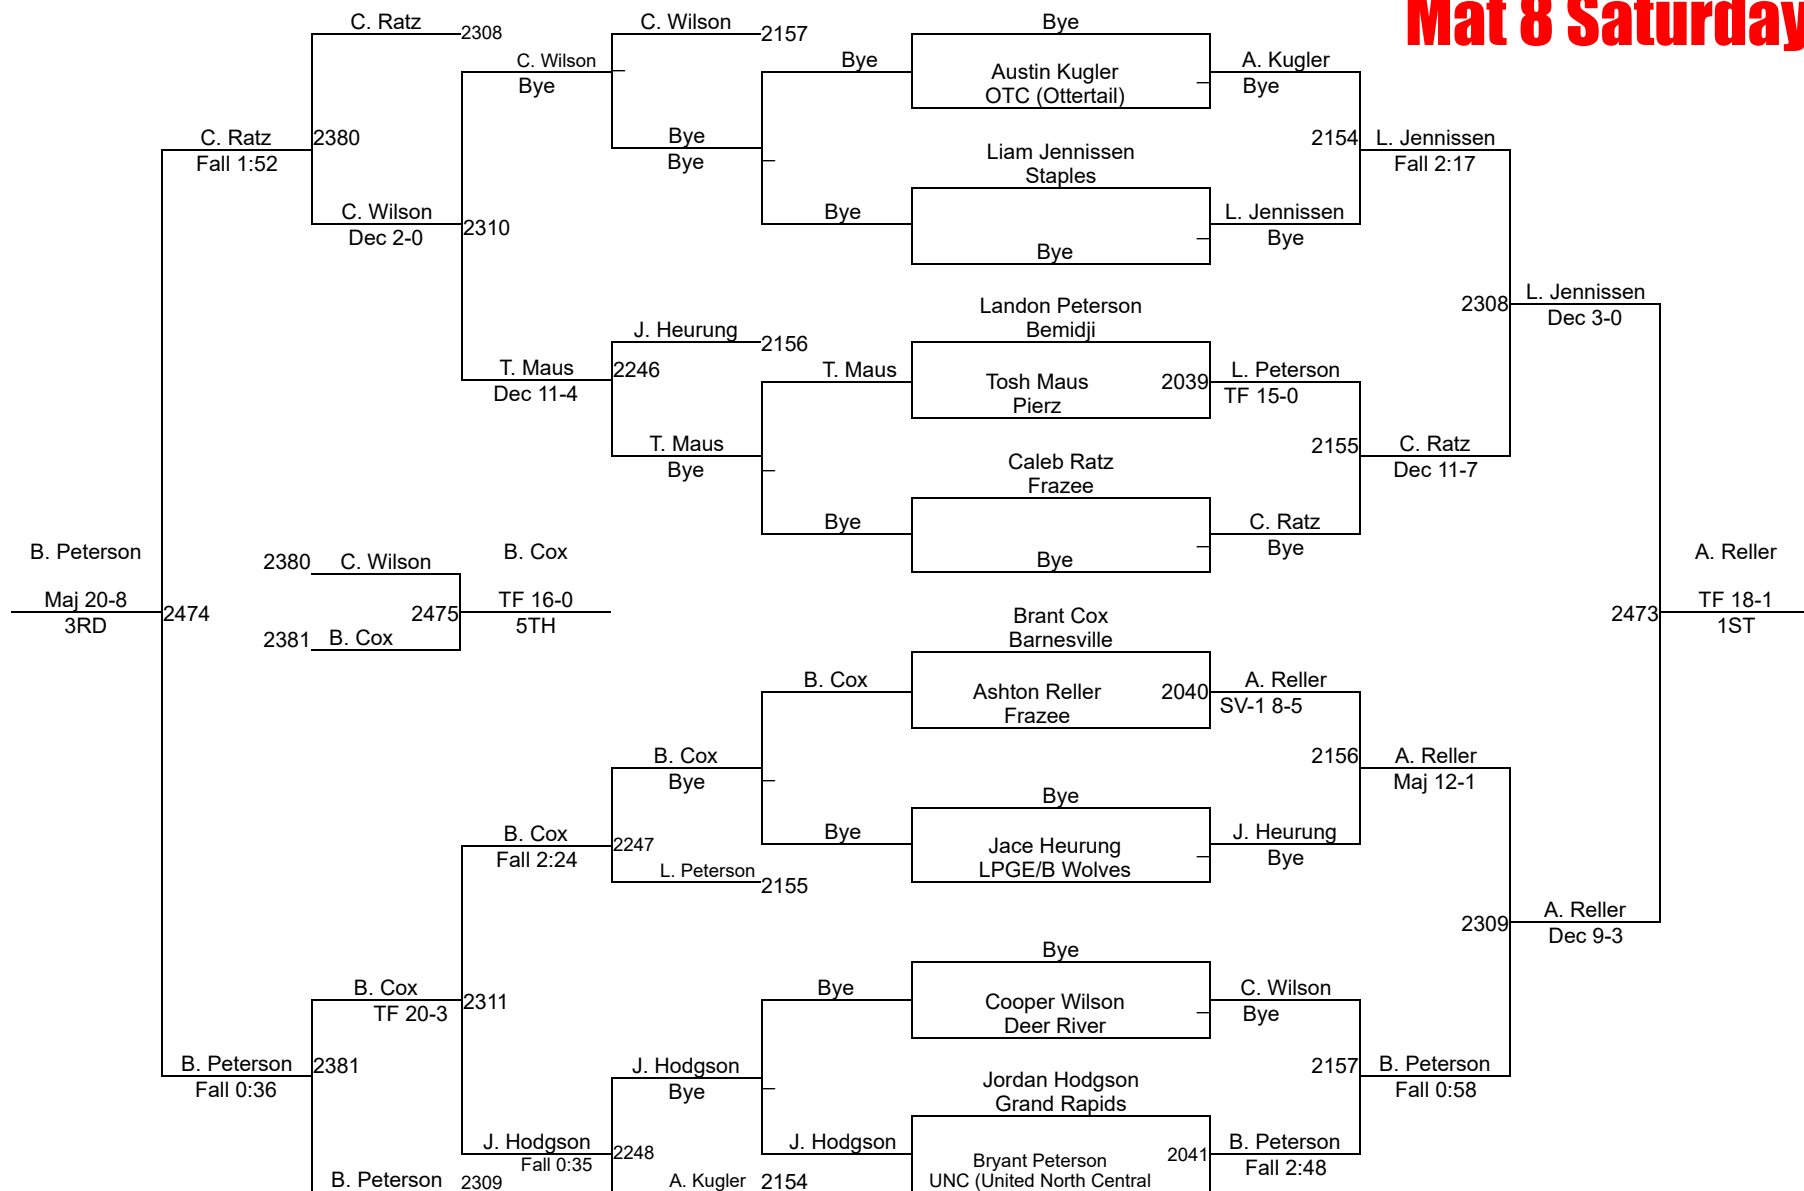

NYWA Bemidji 2025

7-8 110 Mat 8 Saturday

NYWA Bemidji 2025

7-8 115 Mat 8 Saturday

NYWA Bemidji 2025

7-8 120 Mat 8 Saturday

NYWA Bemidji 2025

7-8 125 Mat 8 Saturday