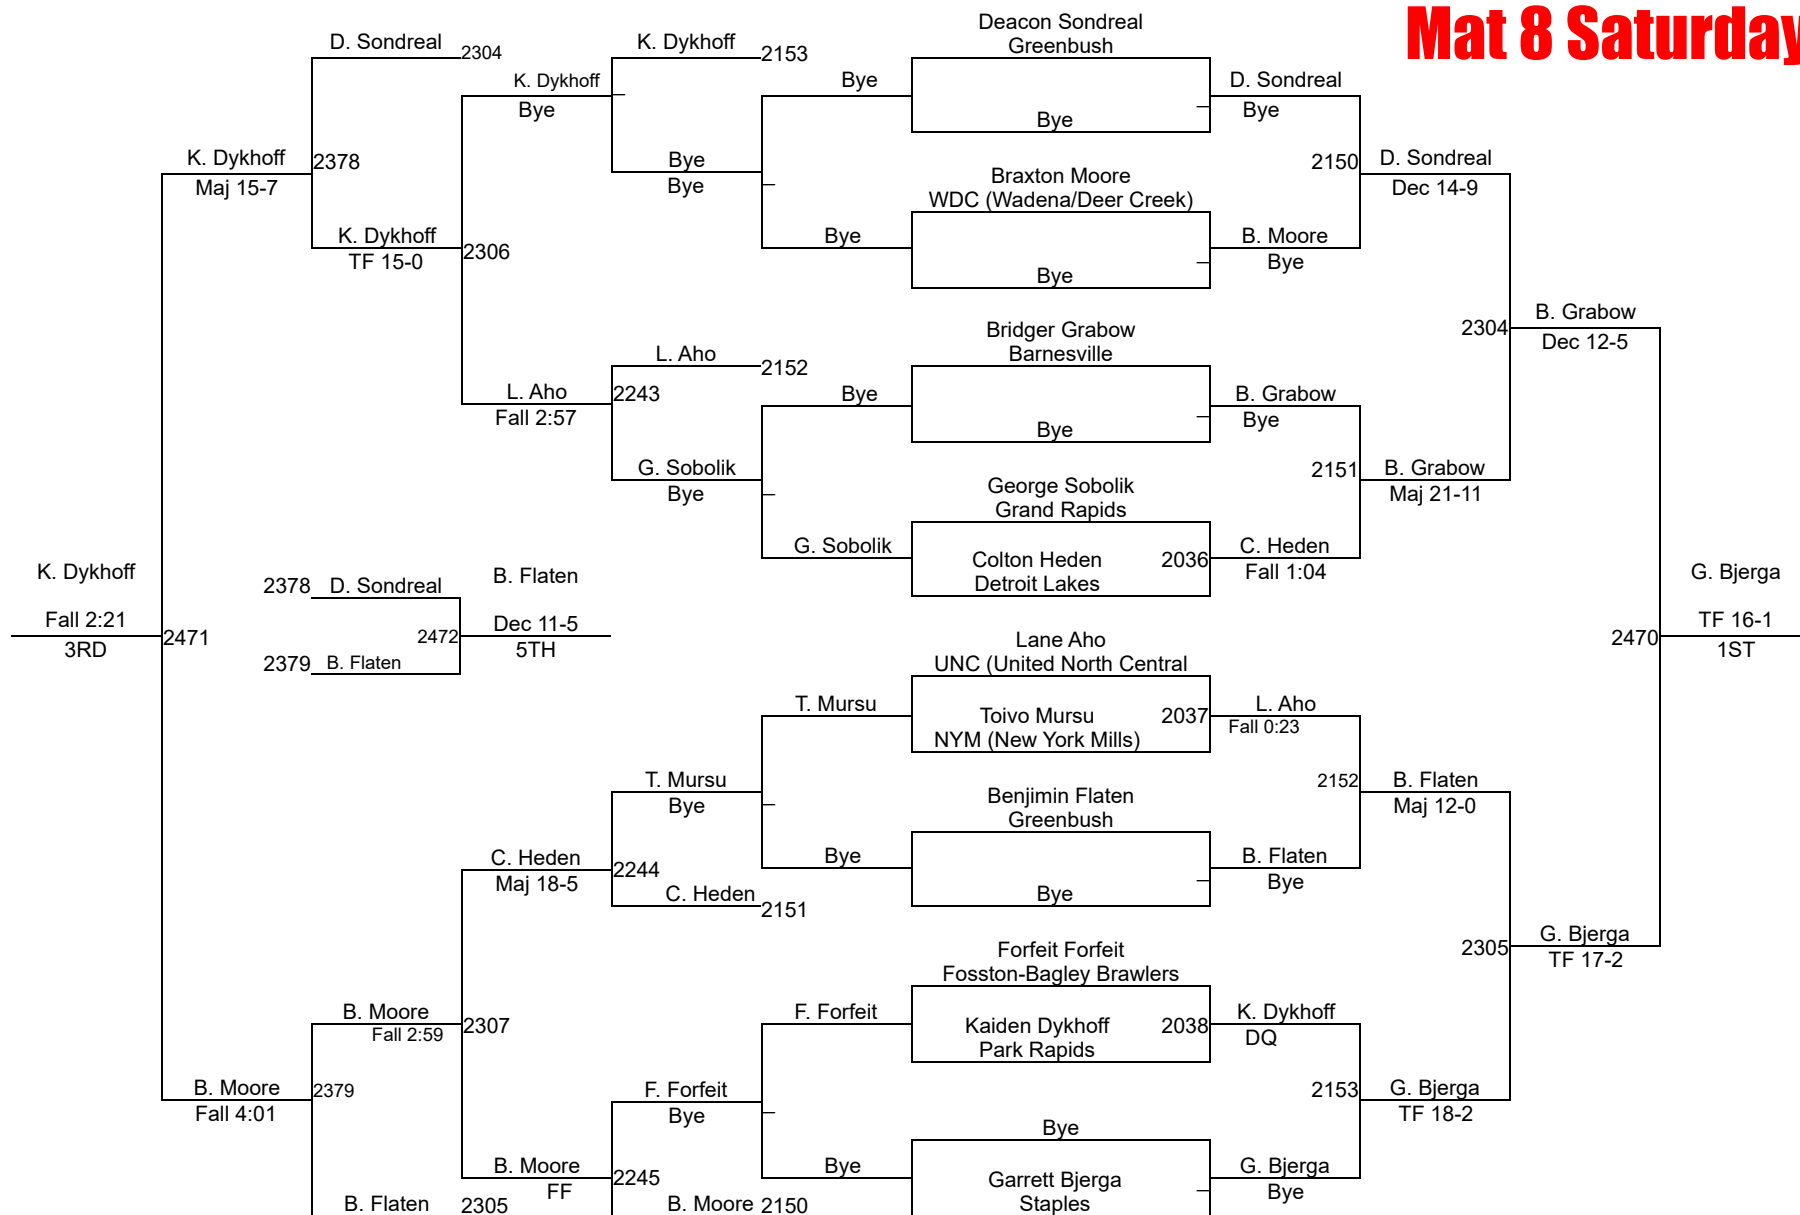

7-8 90 Mat 7 Saturday

NYWA Bemidji 2025

7-8 95 Mat 7 Saturday

NYWA Bemidji 2025

7-8 100

Mat 7 Saturday

NYWA Bemidji 2025

7-8 105 Mat 8 Saturday