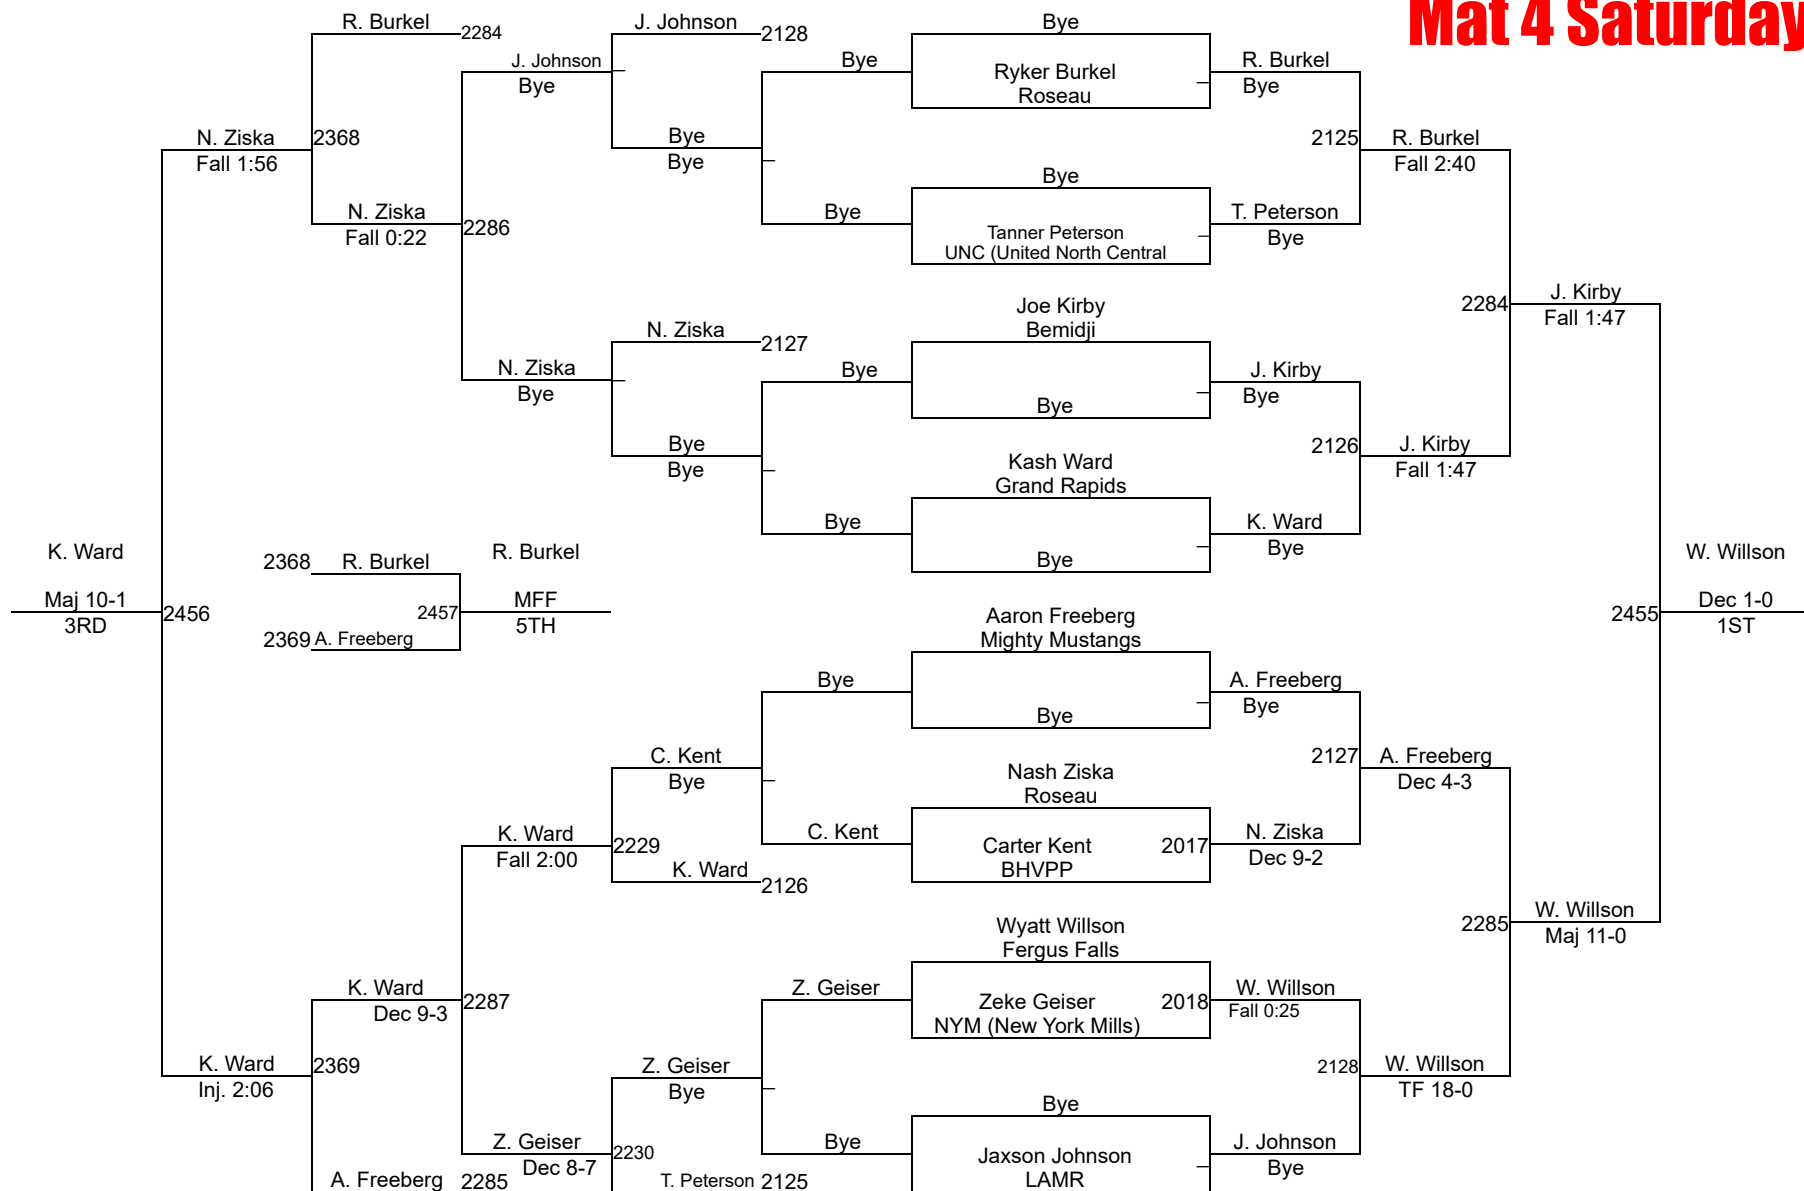

NYWA Bemidji 2025

5-6 97 Mat 4 Saturday