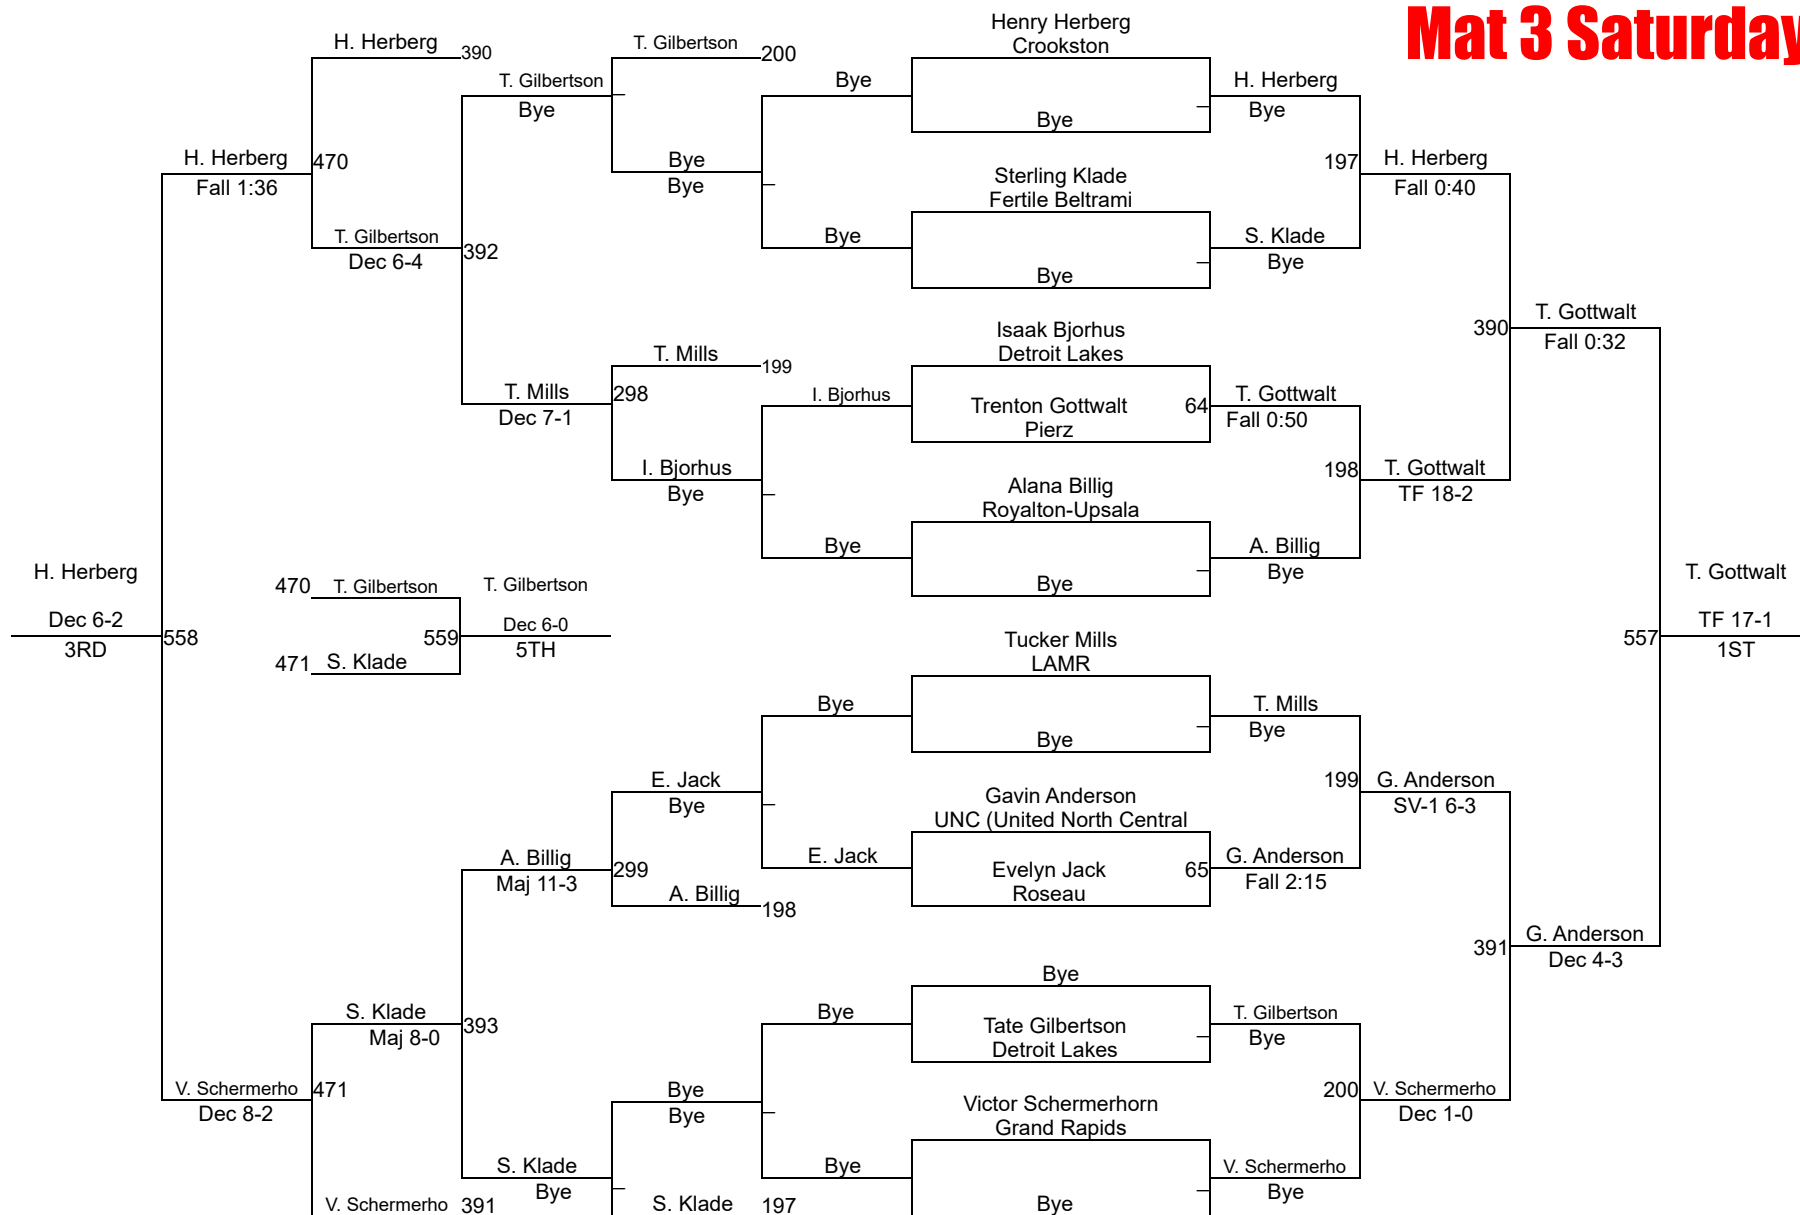

3-4 72
Mat 5 Saturday

3-4 72

NYWA Bemidji 2025

3-4 76

Mat 3 Saturday

NYWA Bemidji 2025

3-4 80

Mat 3 Saturday