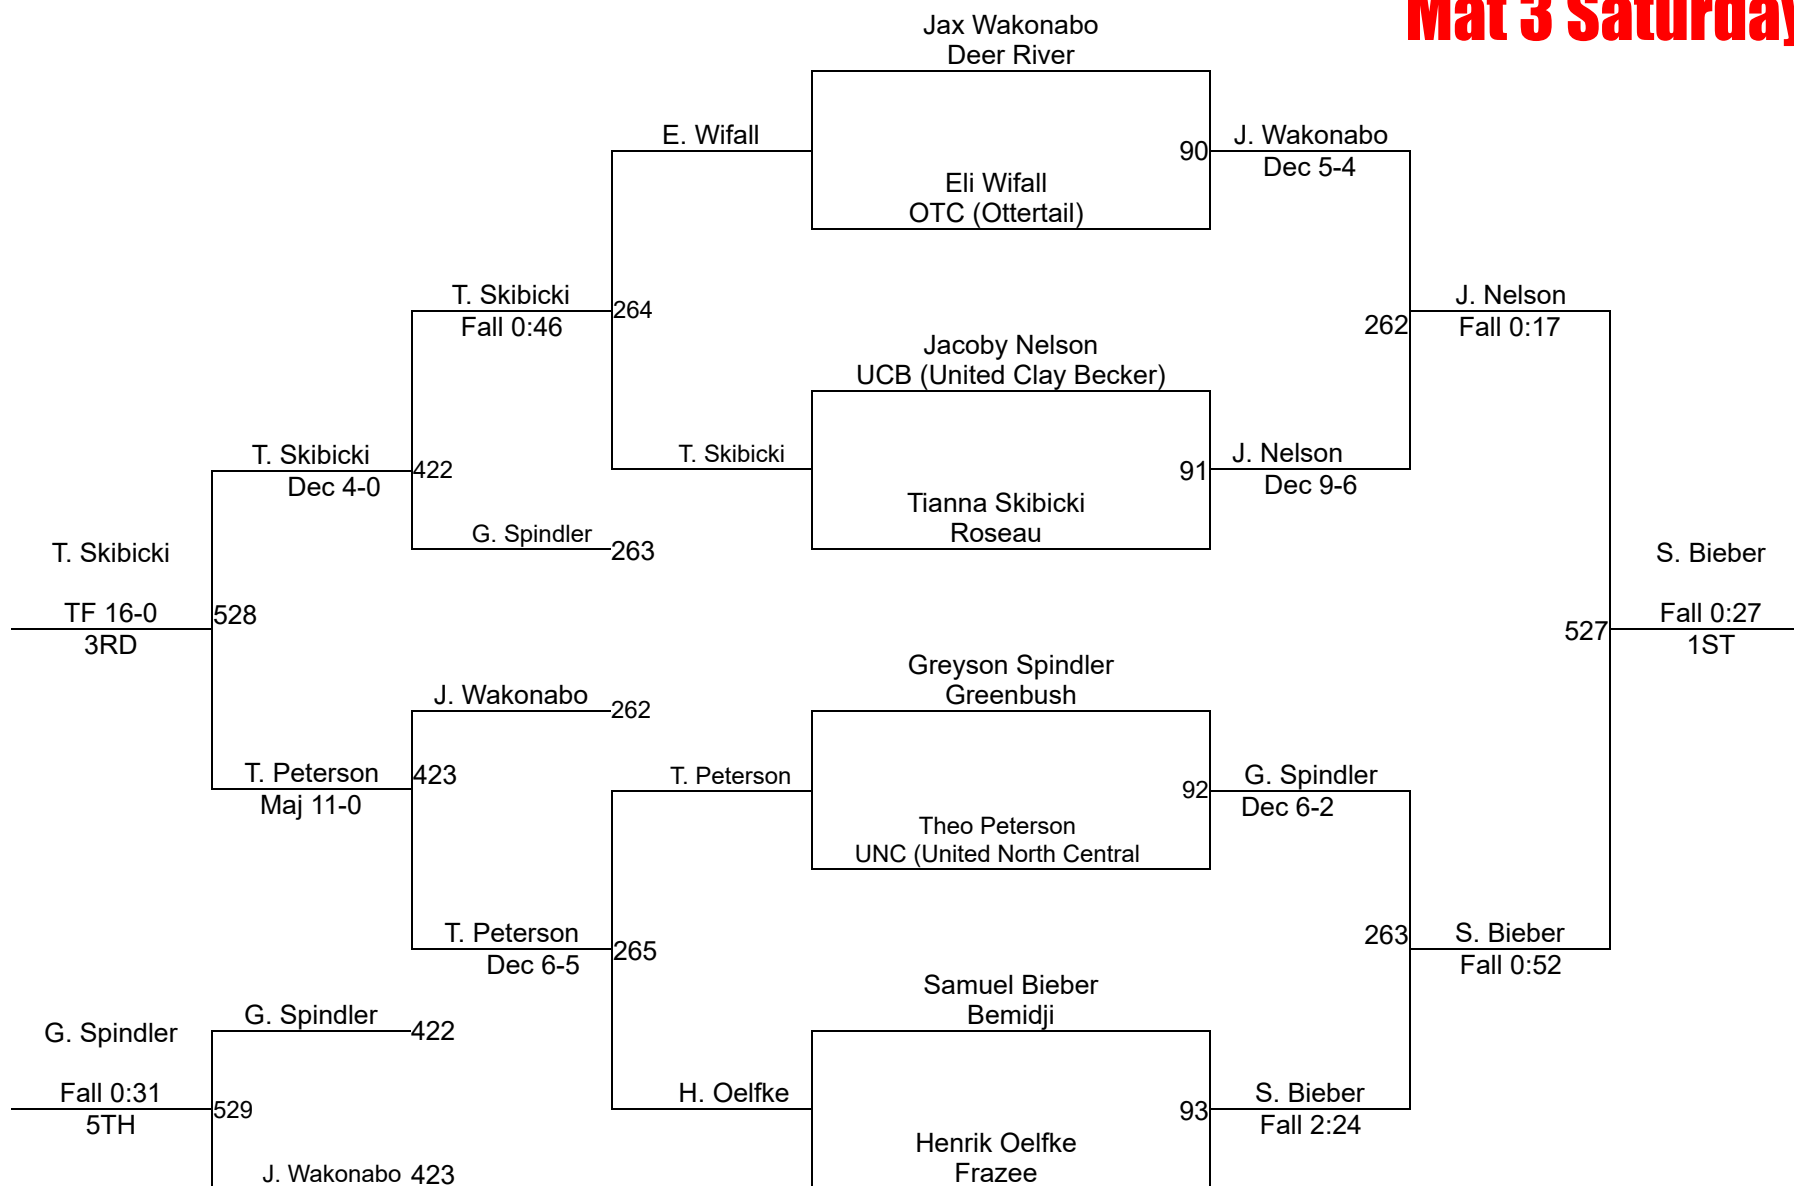

NYWA Bemidji 2025

3-4 90 Mat 3 Saturday