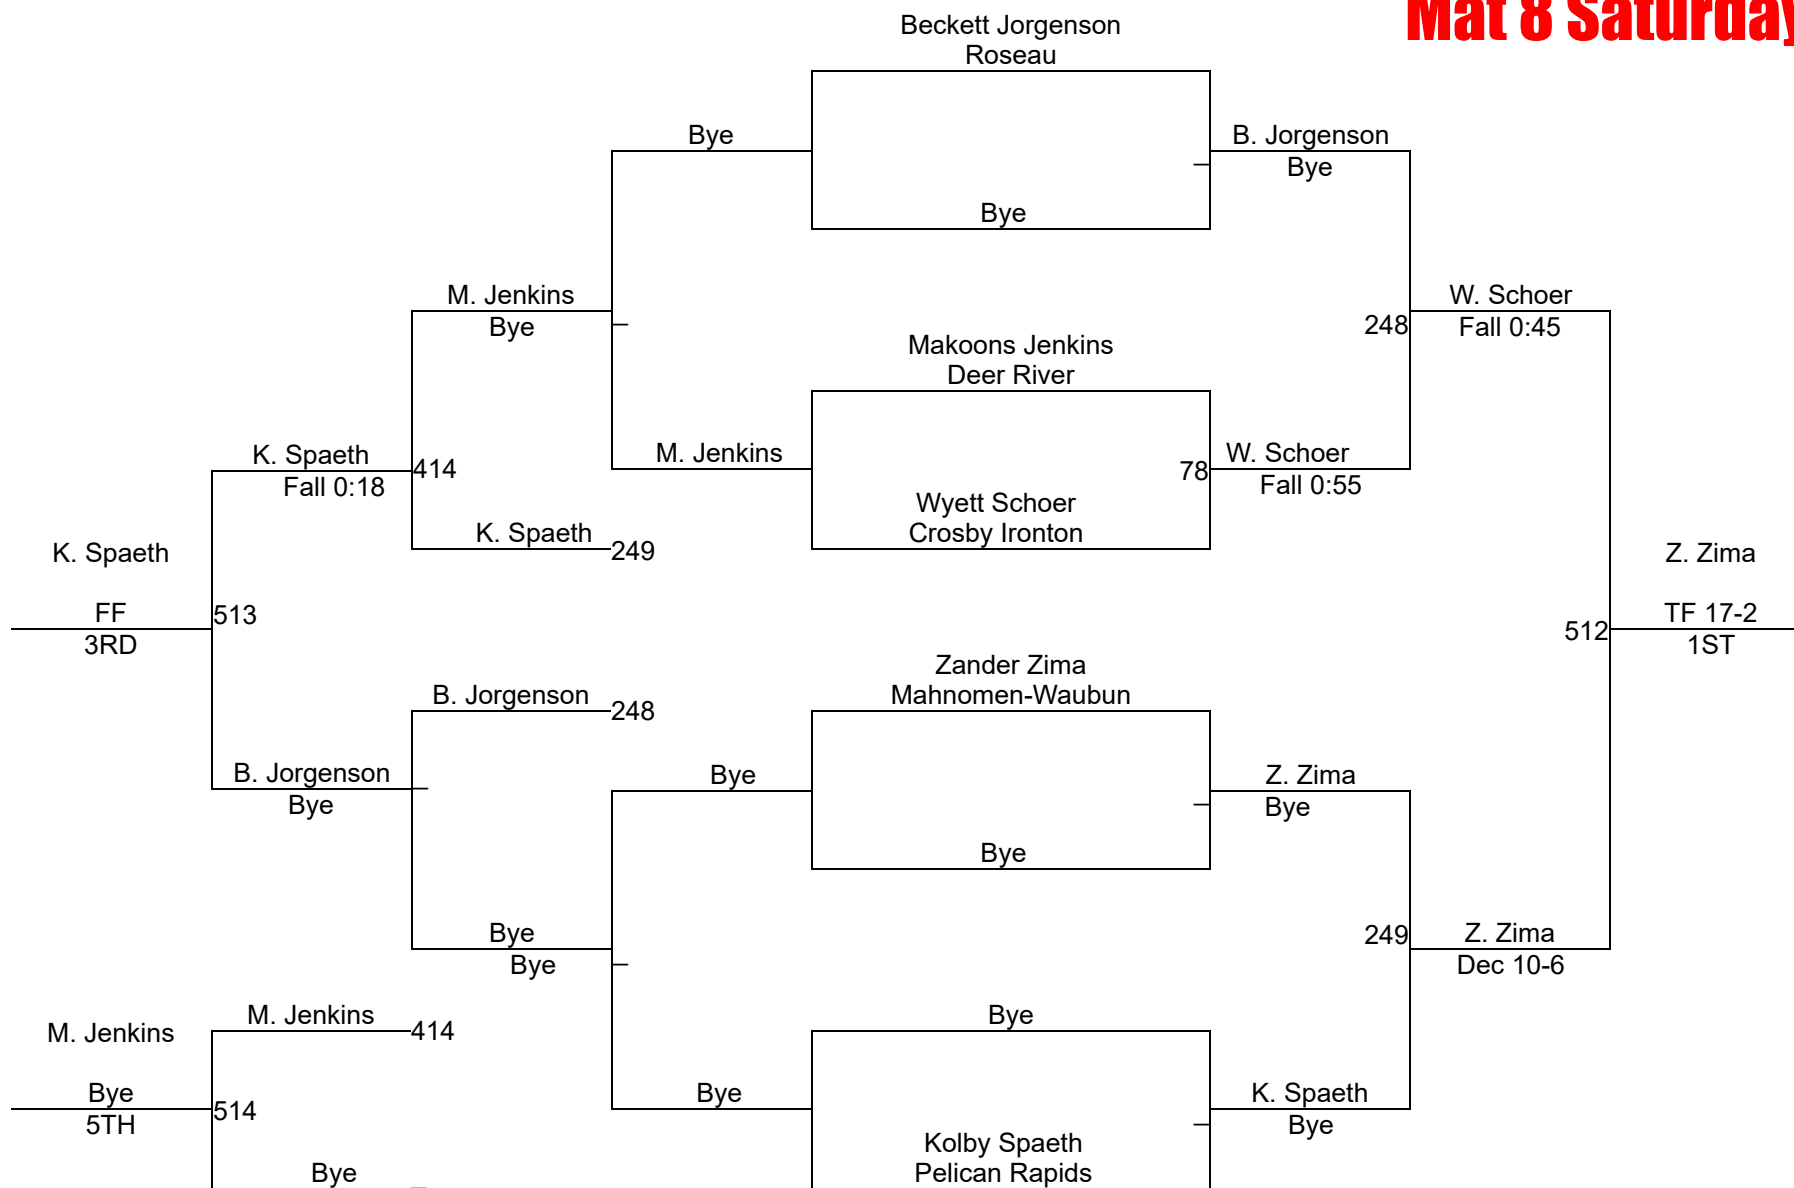

NYWA Bemidji 2025

PreK-K 60 Mat 8 Saturday