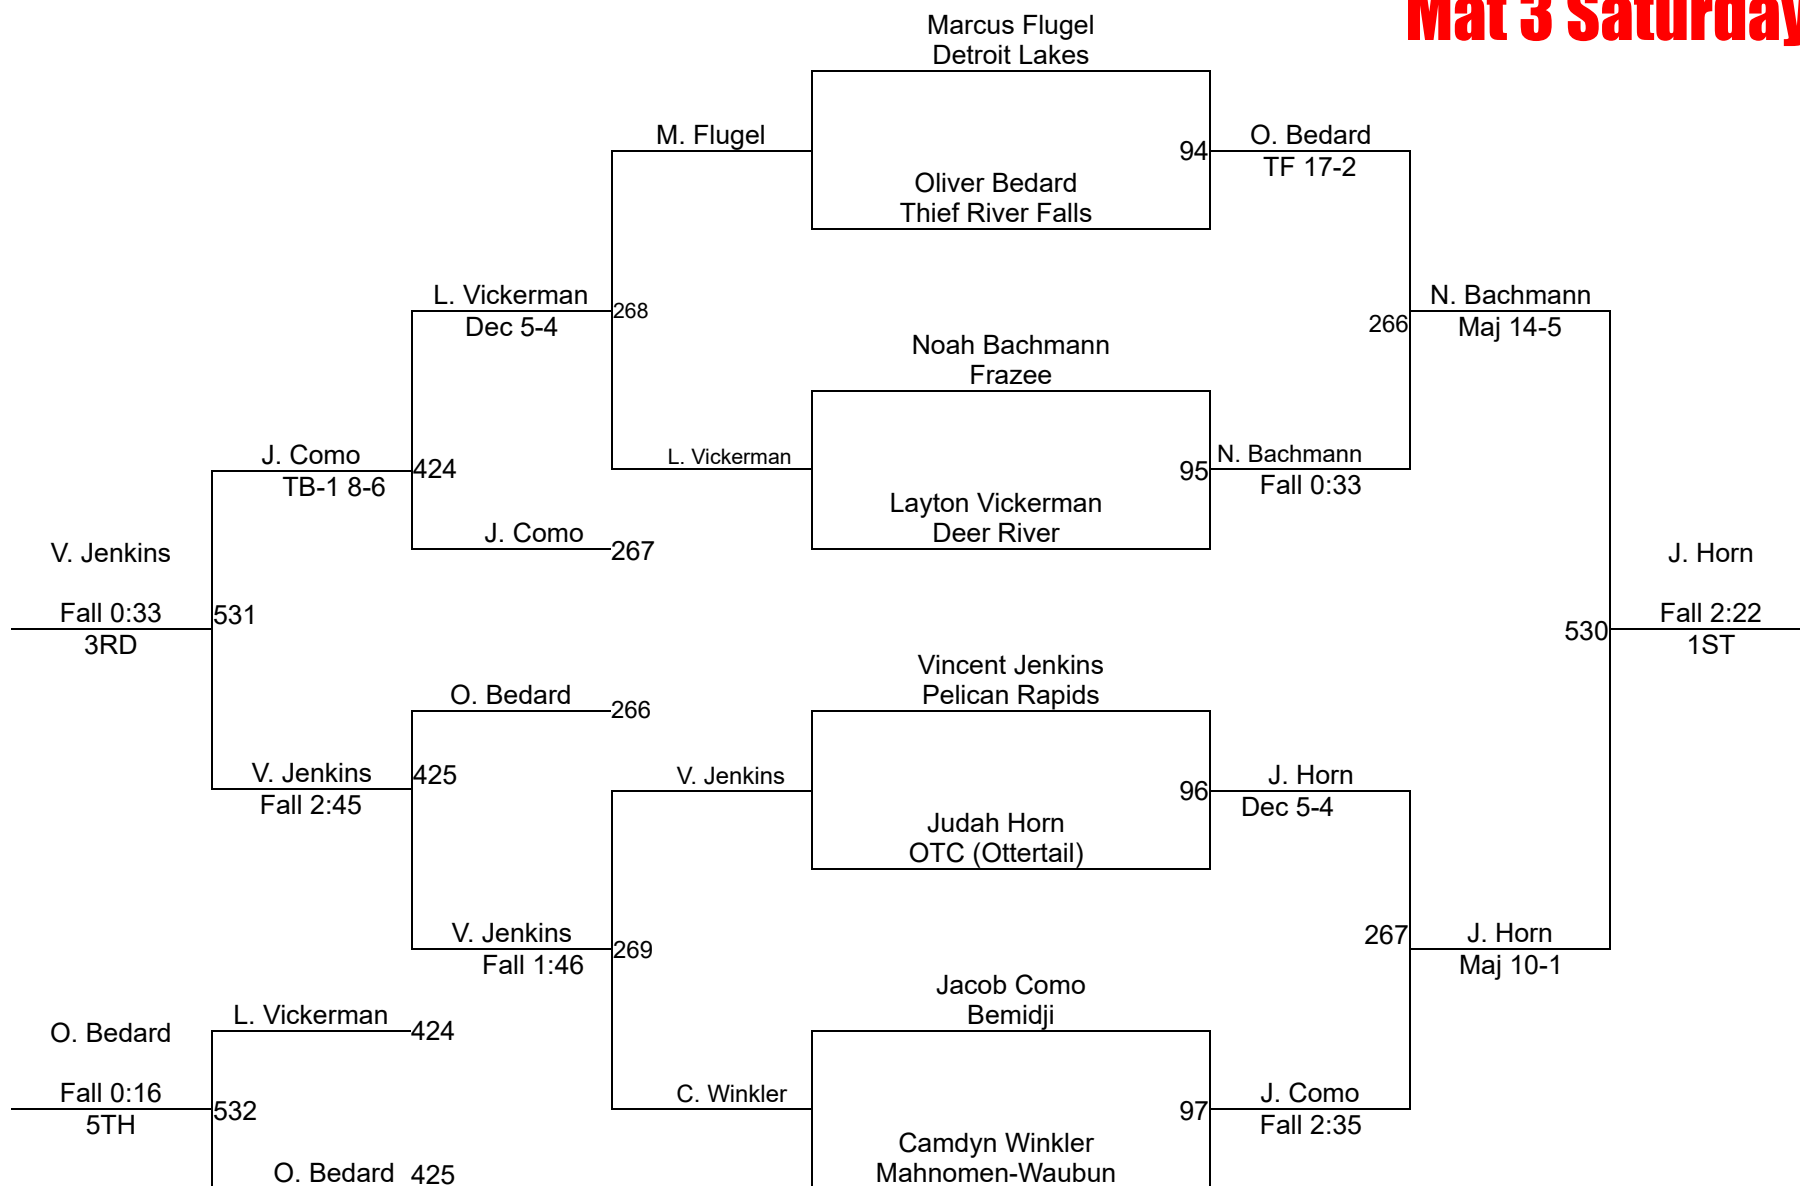

NYWA Bemidji 2025

3-4 85 Mat 2 Saturday

NYWA Bemidji 2025

3-4 90 Mat 3 Saturday

NYWA Bemidji 2025

3-4 95 Mat 3 Saturday

NYWA Bemidji 2025

3-4 100 Mat 5 Saturday